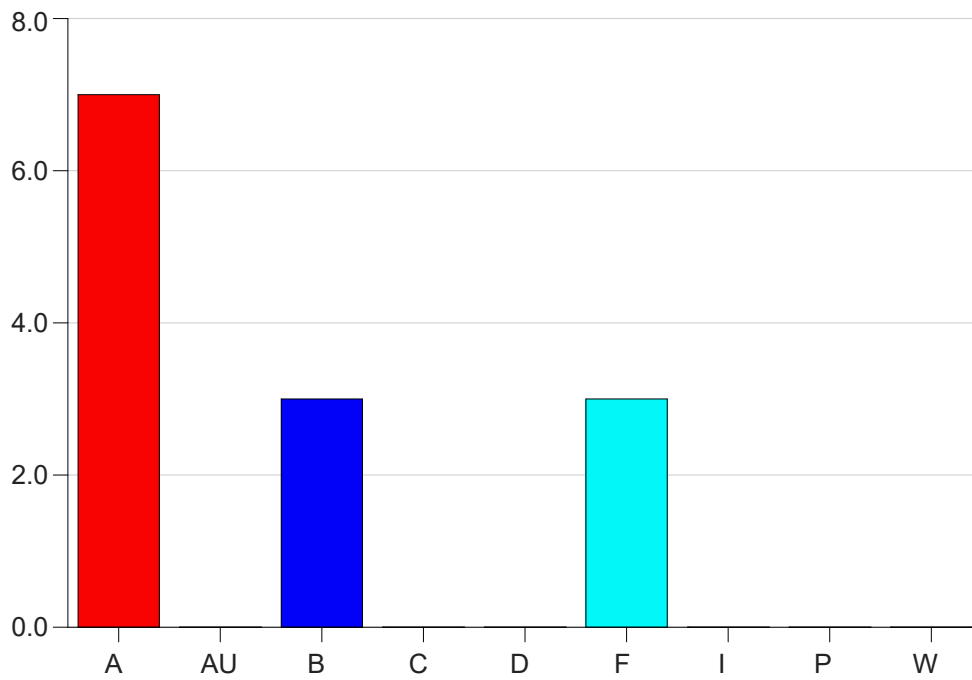

Louisiana State University Eunice Grade Distribution by Instructor 2023 Summer Semester

Aug 15, 2023
10:55:36 AM

Faculty Full Name (Last, First): Thibodeaux, Donnie Lyn., Jr.

		A	AU	B	C	D	F	I	P	W	Total
BADM1001	25	7	0	3	0	0	3	0	0	0	13
	Total	7	0	3	0	0	3	0	0	0	13
Total		7	0	3	0	0	3	0	0	0	13