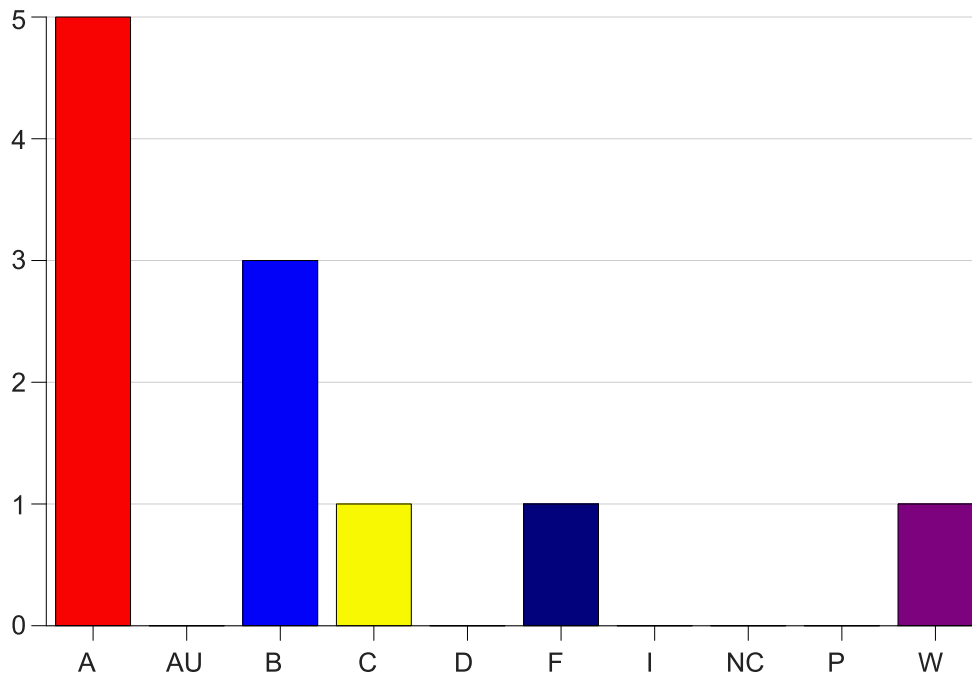

Louisiana State University Eunice

Grade Distribution by Course

2021 Summer Semester

Aug 13, 2021
2:56:47 PM

Course Work Course Number: UNIV0008

Course Work Count - All		A	AU	B	C	D	F	I	NC	P	W	Total
01	Leslie,M	5	0	3	1	0	1	0	0	0	1	11
Total		5	0	3	1	0	1	0	0	0	1	11