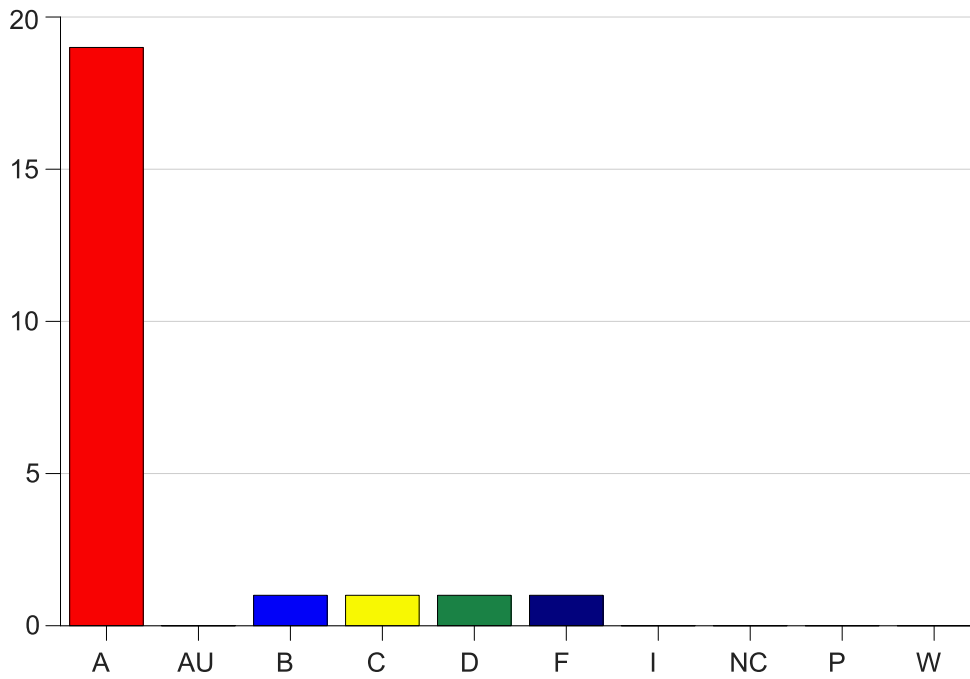

Louisiana State University Eunice

Grade Distribution by Course

2021 Summer Semester

Aug 13, 2021
2:56:47 PM

Course Work Course Number: ALLH1013

Course Work Count - All		A	AU	B	C	D	F	I	NC	P	W	Total
25	Sonnier,A	19	0	1	1	1	1	0	0	0	0	23
Total		19	0	1	1	1	1	0	0	0	0	23