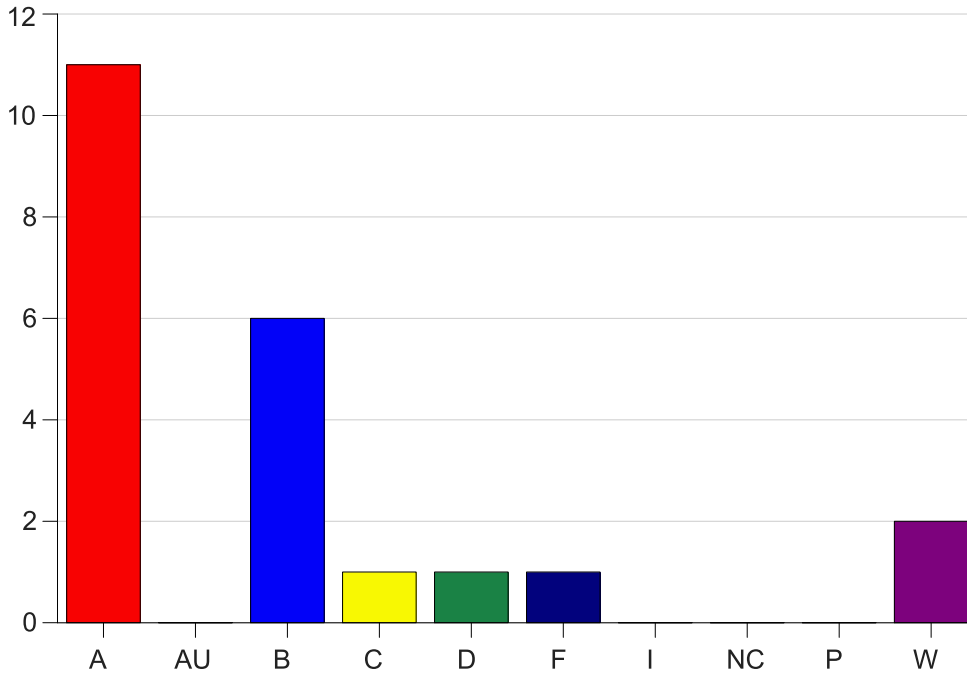

Louisiana State University Eunice

Grade Distribution by Course

2021 Summer Semester

Aug 13, 2021
2:56:47 PM

Course Work Course Number: PHYS1001

Course Work Count - All		A	AU	B	C	D	F	I	NC	P	W	Total
25	Scanlan,M	11	0	6	1	1	1	0	0	0	2	22
Total		11	0	6	1	1	1	0	0	0	2	22