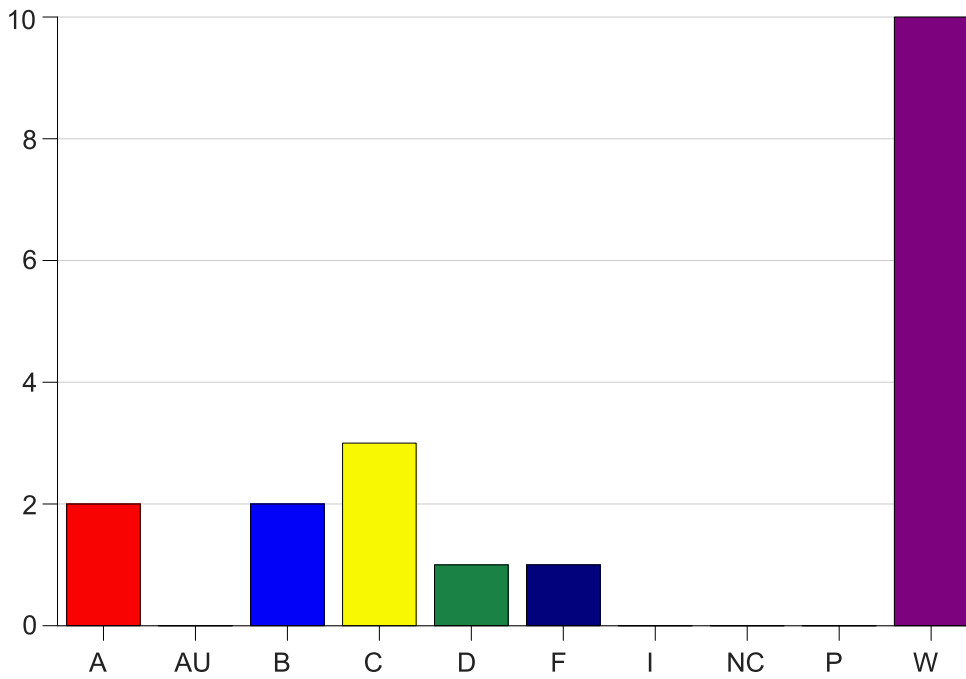

Louisiana State University Eunice

Grade Distribution by Course

2021 Summer Semester

Aug 13, 2021
2:56:47 PM

Course Work Course Number: PHSC1001

Course Work Count - All		A	AU	B	C	D	F	I	NC	P	W	Total
25	Borill, B	2	0	2	3	1	1	0	0	0	10	19
Total		2	0	2	3	1	1	0	0	0	10	19