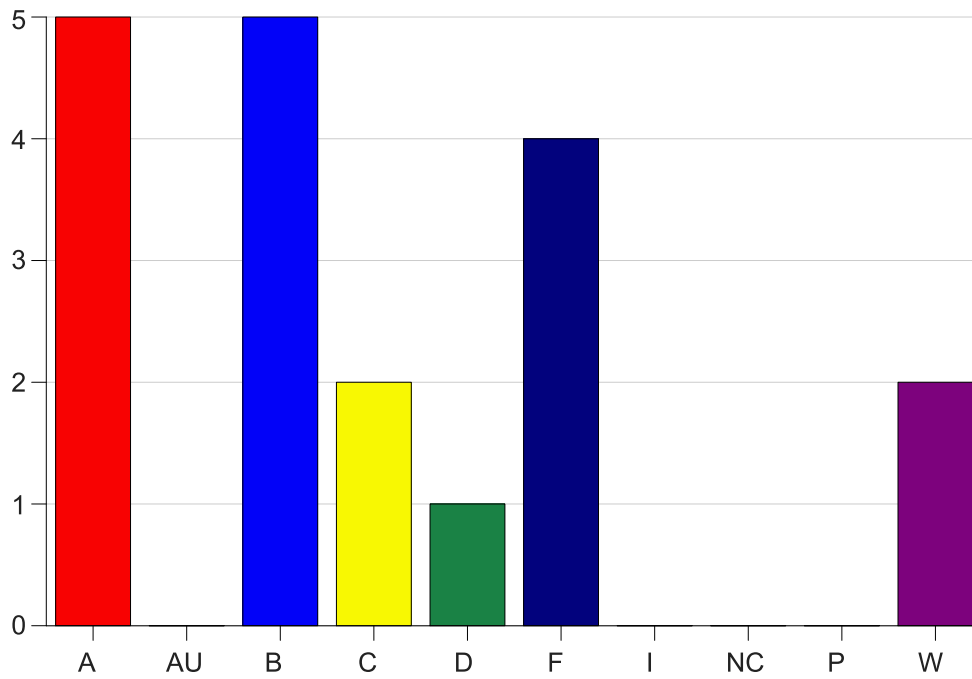

Louisiana State University Eunice

Grade Distribution by Course

2021 Summer Semester

Aug 13, 2021
2:56:47 PM

Course Work Course Number: ART 1440

Course Work Count - All		A	AU	B	C	D	F	I	NC	P	W	Total
25	Simmons, J	5	0	5	2	1	4	0	0	0	2	19
Total		5	0	5	2	1	4	0	0	0	2	19