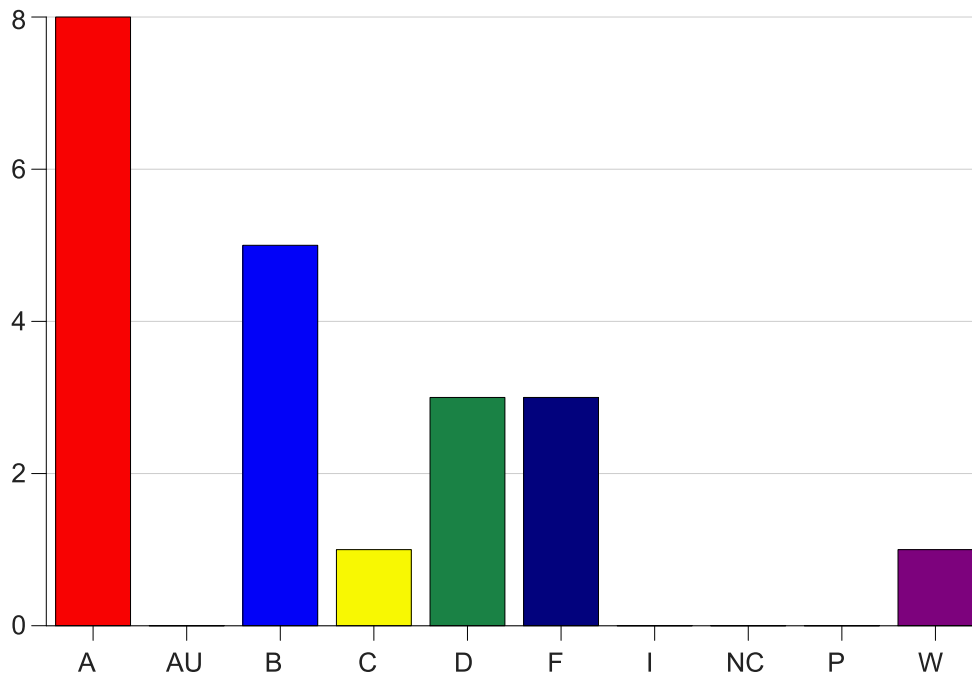

Louisiana State University Eunice

Grade Distribution by Course

2021 Summer Semester

Aug 13, 2021
2:56:47 PM

Course Work Course Number: SOCL2501

Course Work Count - All		A	AU	B	C	D	F	I	NC	P	W	Total
L1	Mahoney,S	8	0	5	1	3	3	0	0	0	1	21
Total		8	0	5	1	3	3	0	0	0	1	21