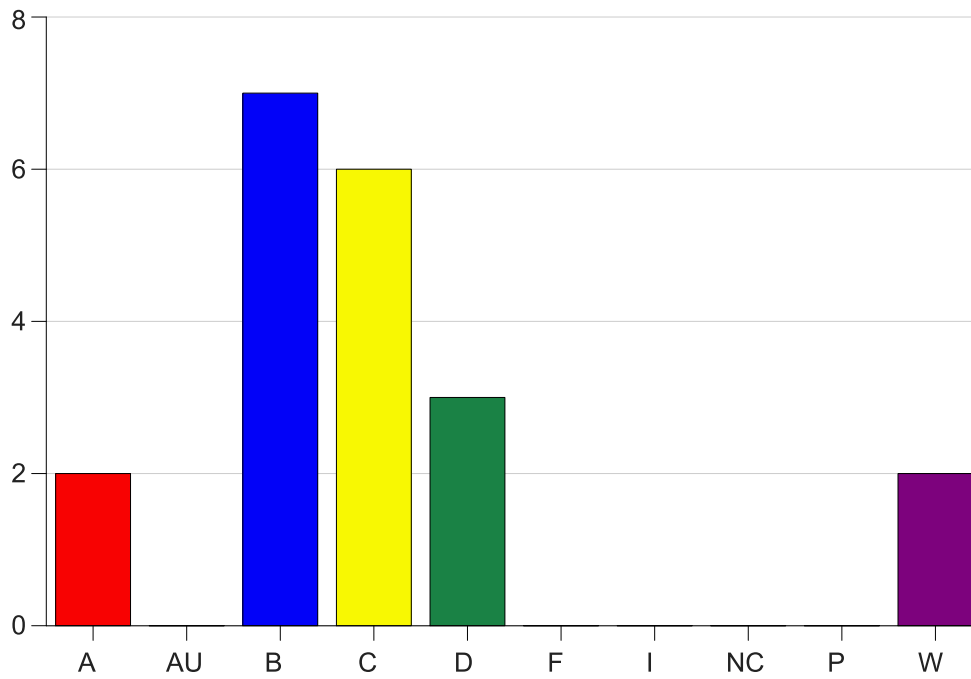

Louisiana State University Eunice

Grade Distribution by Course

2021 Summer Semester

Aug 13, 2021
2:56:47 PM

Course Work Course Number: ENGL2022

Course Work Count - All		A	AU	B	C	D	F	I	NC	P	W	Total
25	Meche,J	2	0	7	6	3	0	0	0	0	2	20
Total		2	0	7	6	3	0	0	0	0	2	20