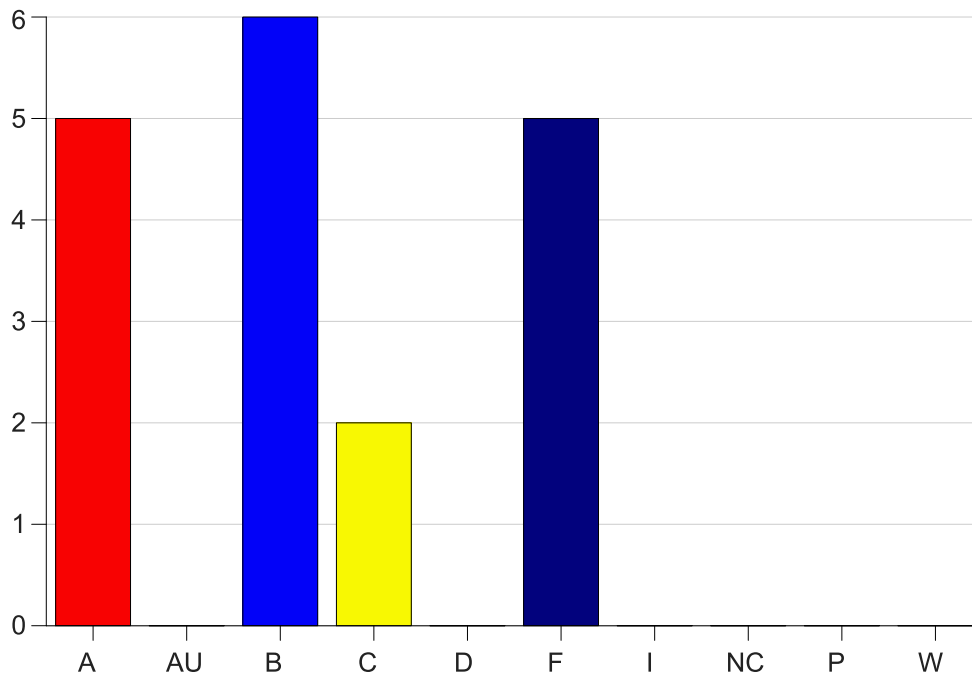

Louisiana State University Eunice

Grade Distribution by Course

2021 Summer Semester

Aug 13, 2021
2:56:47 PM

Course Work Course Number: HIST1001

Course Work Count - All		A	AU	B	C	D	F	I	NC	P	W	Total
25	Gaspard,R	5	0	6	2	0	5	0	0	0	0	18
Total		5	0	6	2	0	5	0	0	0	0	18