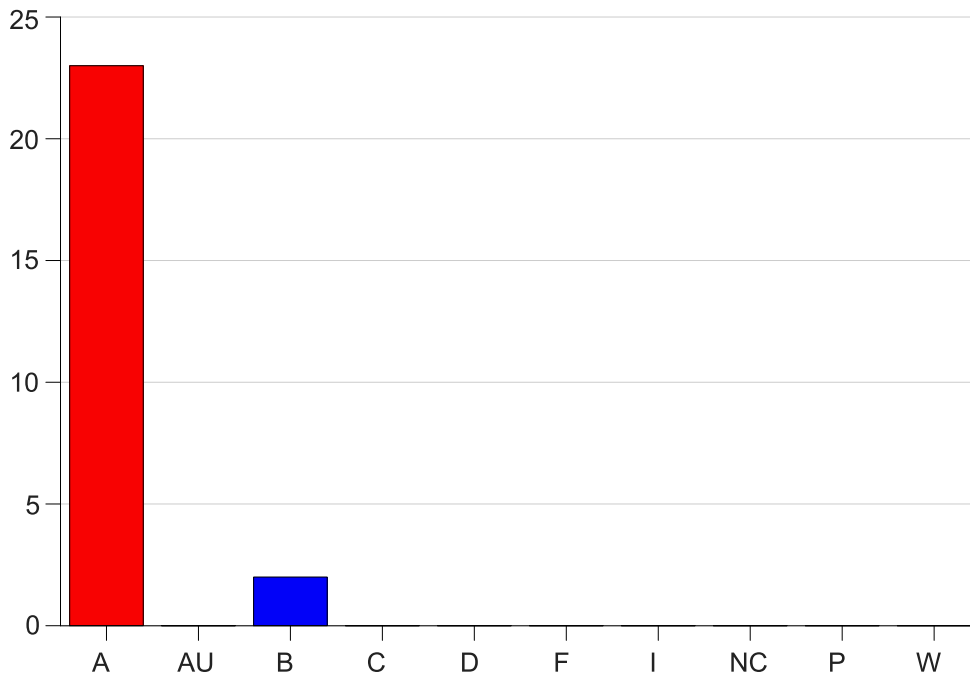

Louisiana State University Eunice

Grade Distribution by Course

2021 Summer Semester

Aug 13, 2021
2:56:47 PM

Course Work Course Number: PSYC2000

Course Work Count - All		A	AU	B	C	D	F	I	NC	P	W	Total
25	Narby,D	23	0	2	0	0	0	0	0	0	0	25
Total		23	0	2	0	0	0	0	0	0	0	25