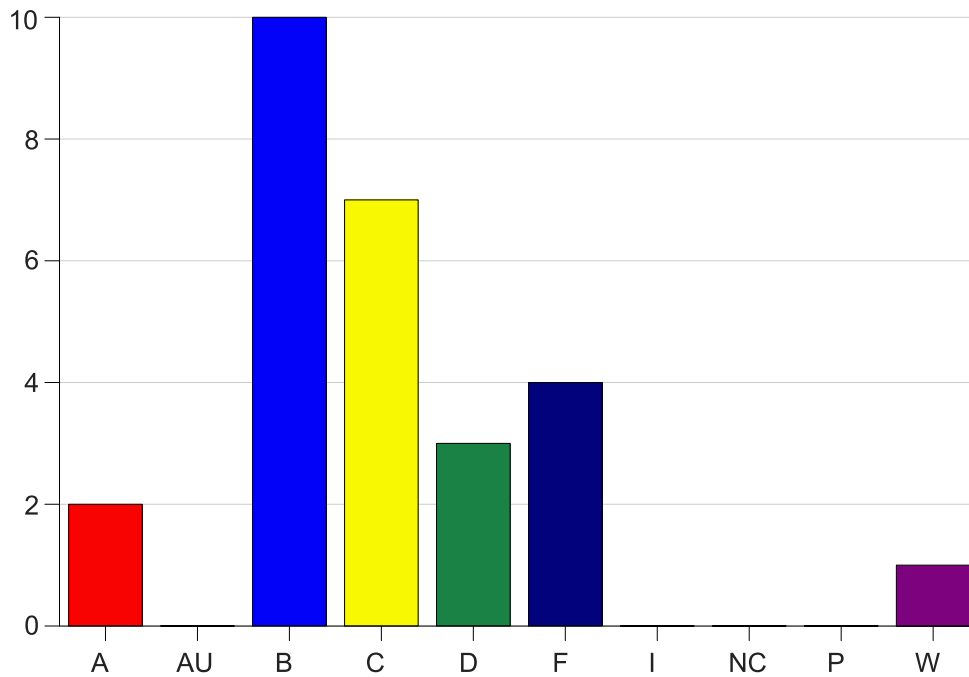

Louisiana State University Eunice

Grade Distribution by Course

2021 Summer Semester

Aug 13, 2021
2:56:47 PM

Course Work Course Number: ENGL0001

Course Work Count - All		A	AU	B	C	D	F	I	NC	P	W	Total
01	Meche,J	1	0	4	2	2	0	0	0	0	1	10
25	Meche,J	1	0	6	5	1	4	0	0	0	0	17
Total		2	0	10	7	3	4	0	0	0	1	27