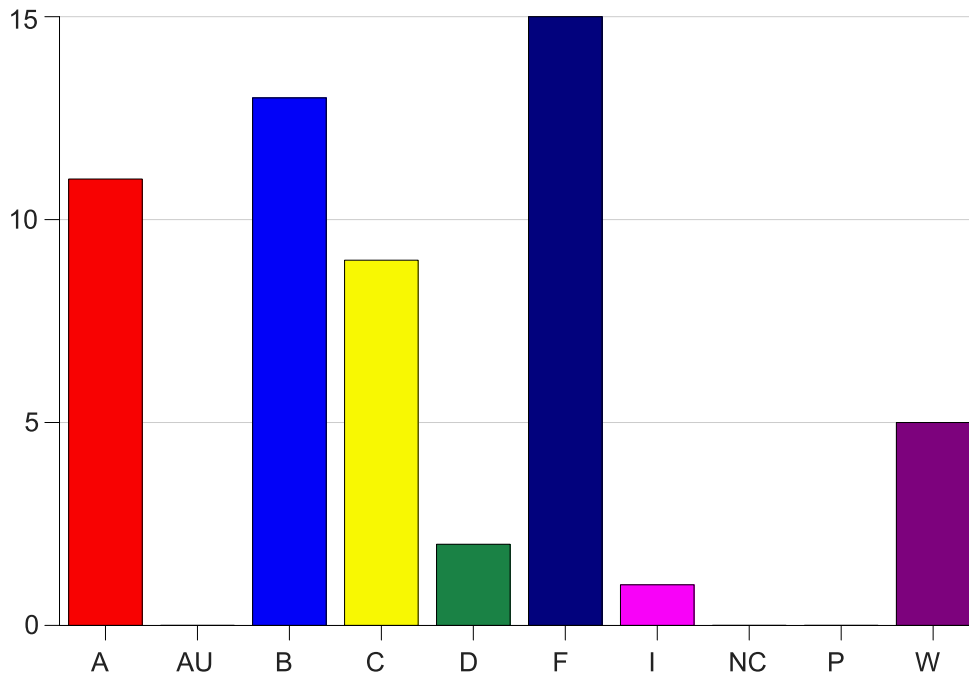

Louisiana State University Eunice

Grade Distribution by Course

2021 Summer Semester

Aug 13, 2021
2:56:47 PM

Course Work Course Number: MATH0001

Course Work Count - All		A	AU	B	C	D	F	I	NC	P	W	Total
25	Vidrine, E	3	0	7	5	1	4	1	0	0	1	22
80	Christia,R	1	0	0	1	0	4	0	0	0	0	6
L1	Semones, G	7	0	6	3	1	7	0	0	0	4	28
Total		11	0	13	9	2	15	1	0	0	5	56