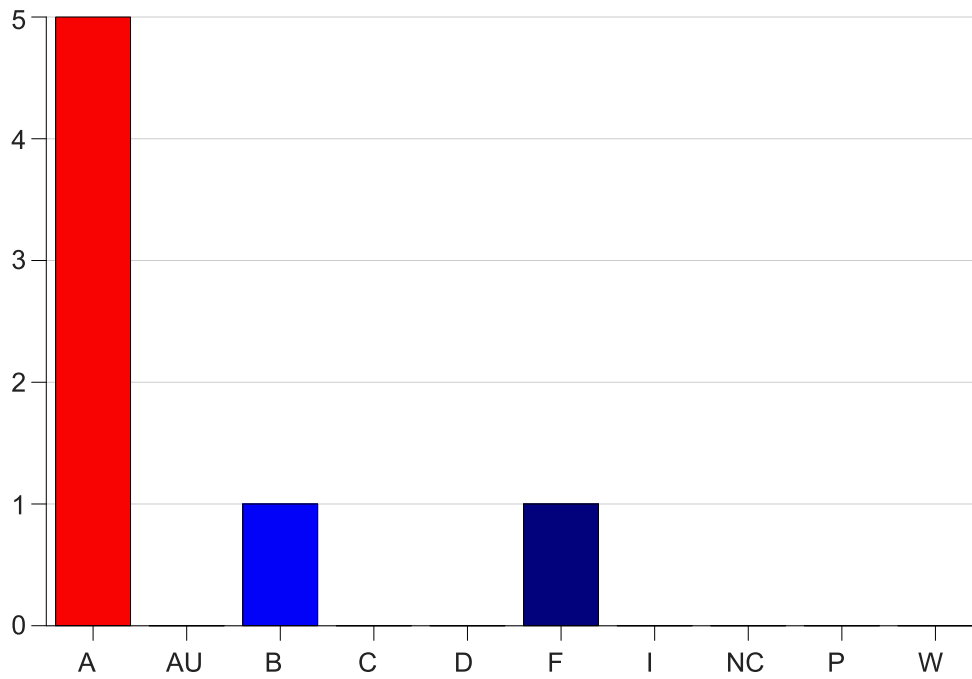

Louisiana State University Eunice

Grade Distribution by Course

2021 Summer Semester

Aug 13, 2021
2:56:47 PM

Course Work Course Number: RC 1001

Course Work Count - All		A	AU	B	C	D	F	I	NC	P	W	Total
70	Warner,K	5	0	1	0	0	1	0	0	0	0	7
Total		5	0	1	0	0	1	0	0	0	0	7