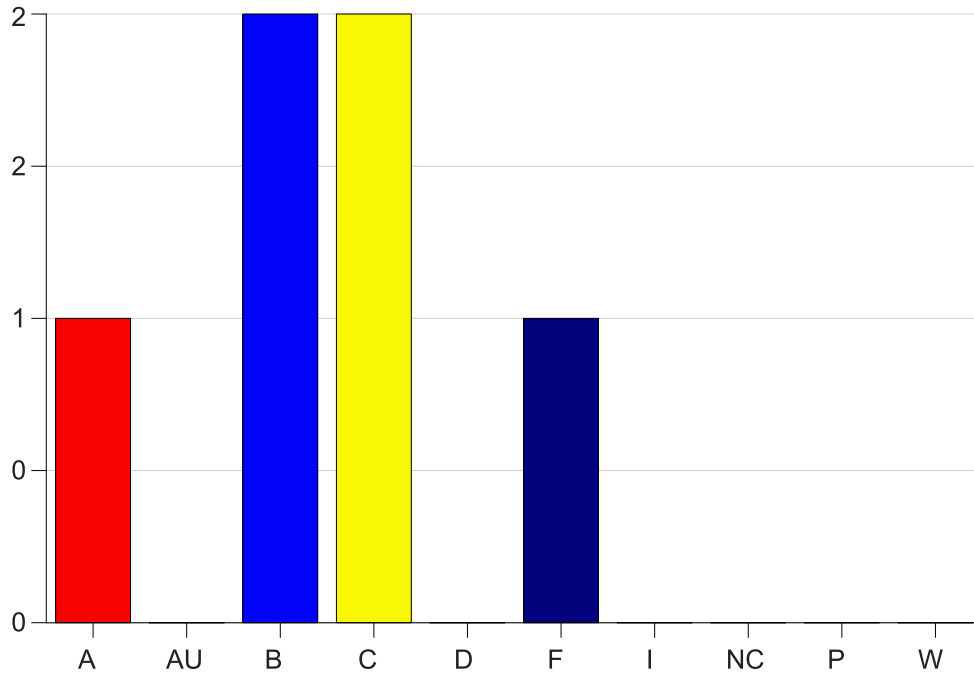

Louisiana State University Eunice

Grade Distribution by Course

2021 Summer Semester

Aug 13, 2021
2:56:47 PM

Course Work Course Number: MATH1020

Course Work Count - All		A	AU	B	C	D	F	I	NC	P	W	Total
25	Jean, J	1	0	2	2	0	1	0	0	0	0	6
Total		1	0	2	2	0	1	0	0	0	0	6