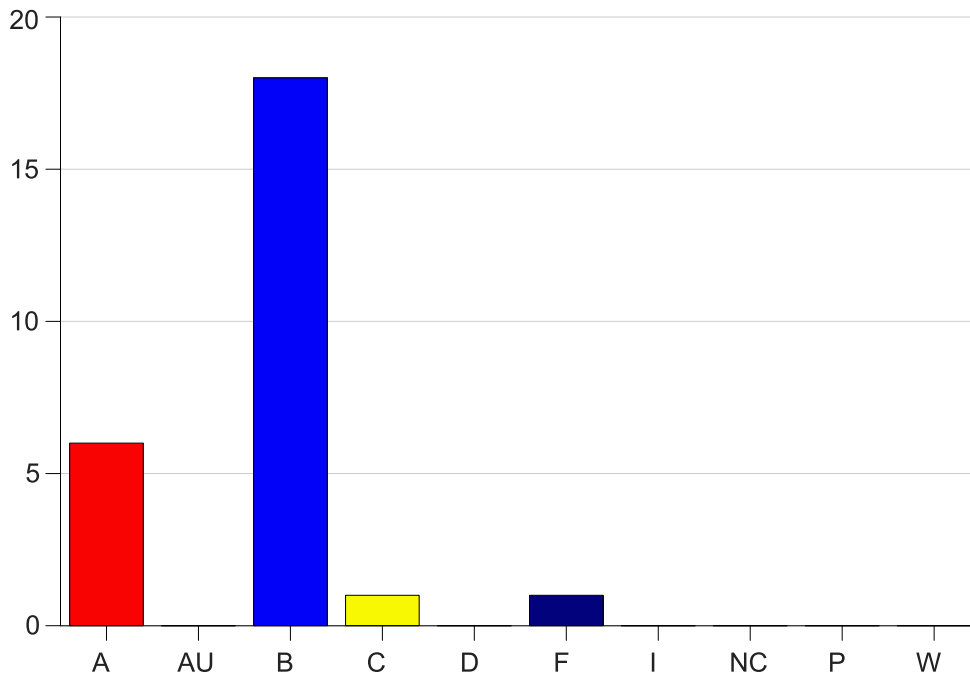

Louisiana State University Eunice

Grade Distribution by Course

2021 Summer Semester

Aug 13, 2021
2:56:47 PM

Course Work Course Number: RADT1091

Course Work Count - All		A	AU	B	C	D	F	I	NC	P	W	Total
01	Sonnier,A	6	0	18	1	0	1	0	0	0	0	26
Total		6	0	18	1	0	1	0	0	0	0	26