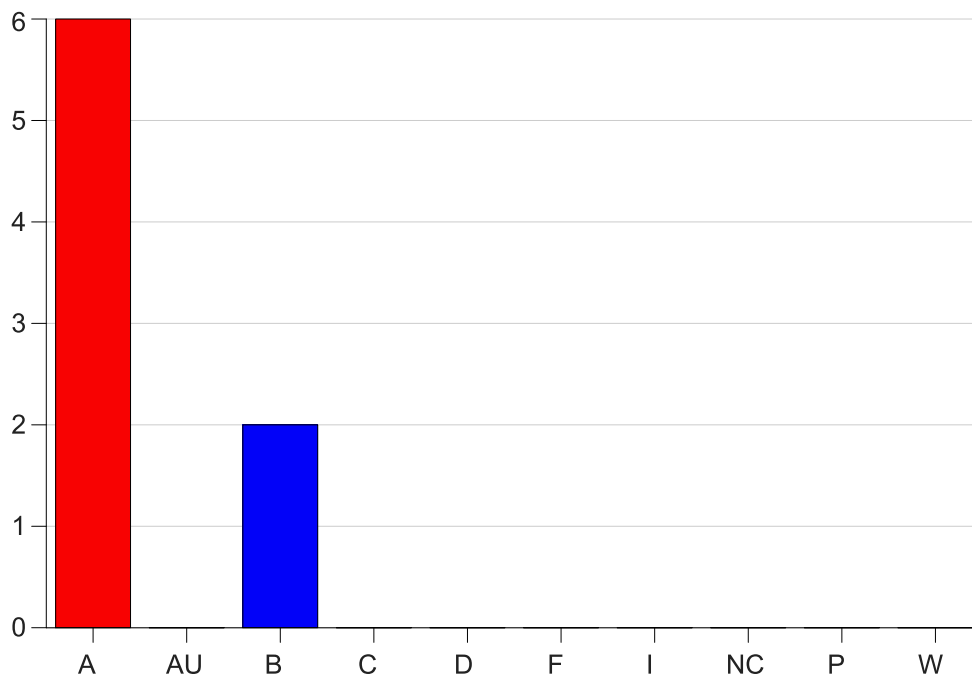

Louisiana State University Eunice

Grade Distribution by Course

2021 Summer Semester

Aug 13, 2021
2:56:47 PM

Course Work Course Number: DMS 2021

Course Work Count - All		A	AU	B	C	D	F	I	NC	P	W	Total
91	Thibodea,B	6	0	2	0	0	0	0	0	0	0	8
Total		6	0	2	0	0	0	0	0	0	0	8