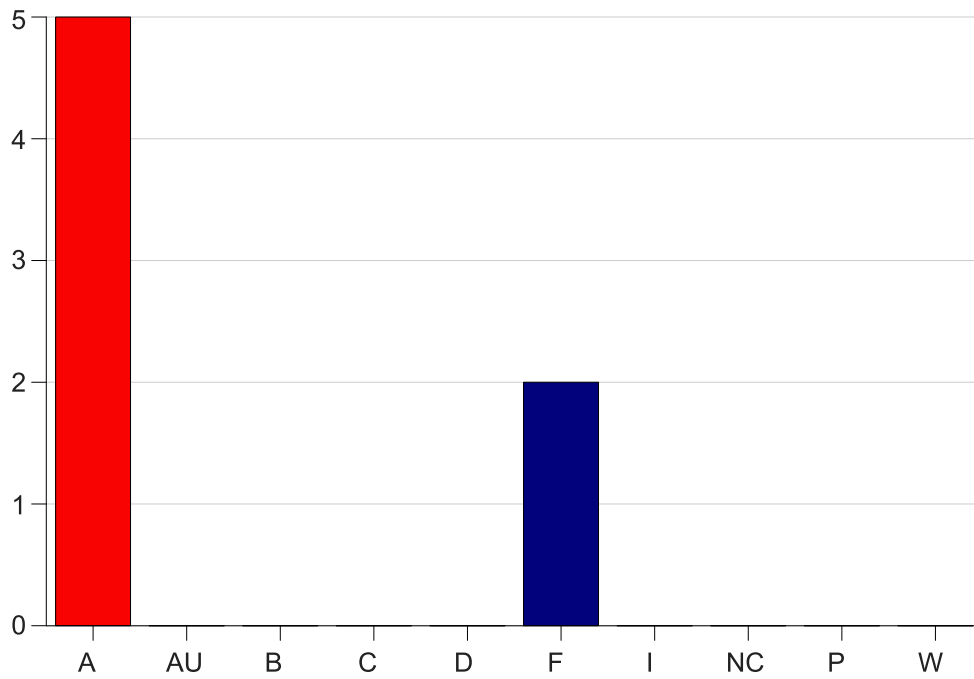

Louisiana State University Eunice

Grade Distribution by Course

2021 Summer Semester

Aug 13, 2021
2:56:47 PM

Course Work Course Number: CJ 2200

Course Work Count - All		A	AU	B	C	D	F	I	NC	P	W	Total
25	Spencer,W	5	0	0	0	0	2	0	0	0	0	7
Total		5	0	0	0	0	2	0	0	0	0	7