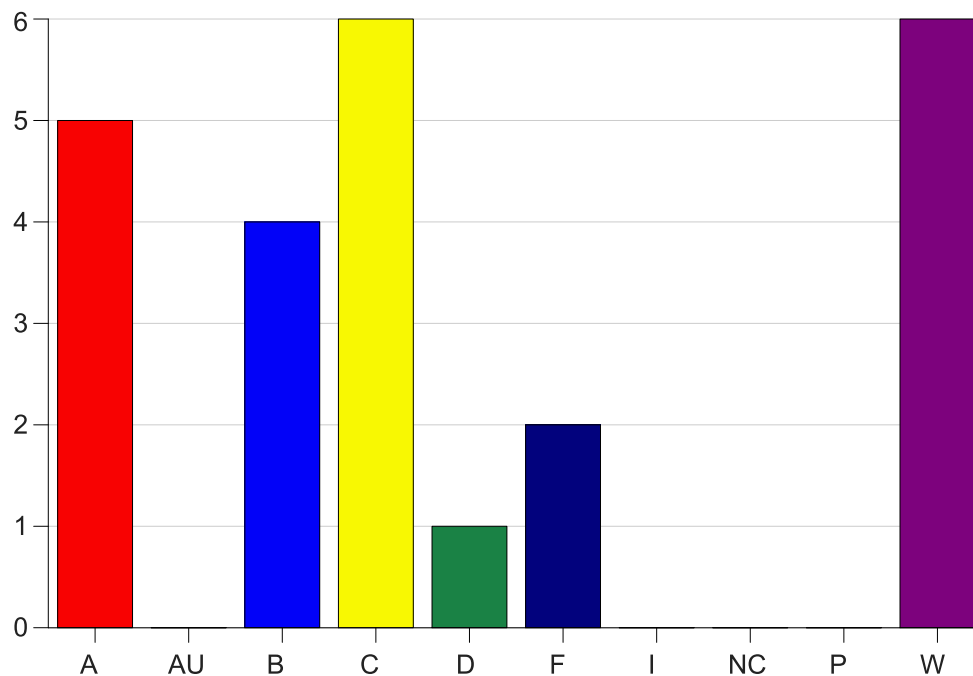

Louisiana State University Eunice

Grade Distribution by Course

2021 Summer Semester

Aug 13, 2021
2:56:47 PM

Course Work Course Number: BIOL1160

Course Work Count - All		A	AU	B	C	D	F	I	NC	P	W	Total
01	Vidrine,M	5	0	4	6	1	2	0	0	0	6	24
Total		5	0	4	6	1	2	0	0	0	6	24