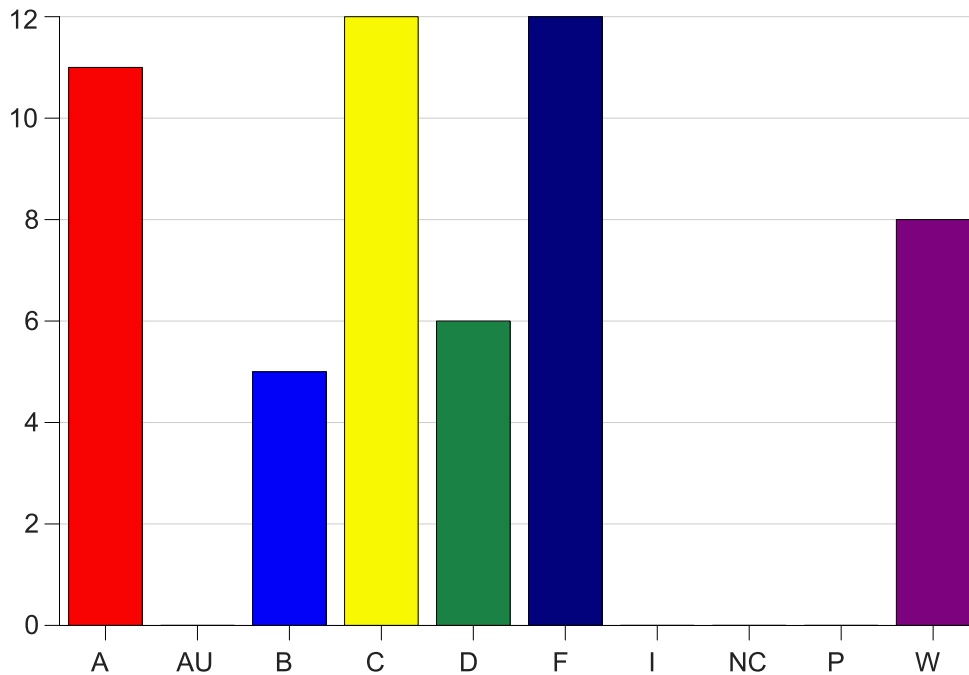

Louisiana State University Eunice

Grade Distribution by Course

2021 Summer Semester

Aug 13, 2021
2:56:47 PM

Course Work Course Number: BIOL1001

Course Work Count - All		A	AU	B	C	D	F	I	NC	P	W	Total
01	Jariel,D	4	0	2	3	0	0	0	0	0	1	10
25	FontenotJe	3	0	1	2	2	11	0	0	0	5	24
L1	Jariel,D	4	0	2	7	4	1	0	0	0	2	20
Total		11	0	5	12	6	12	0	0	0	8	54