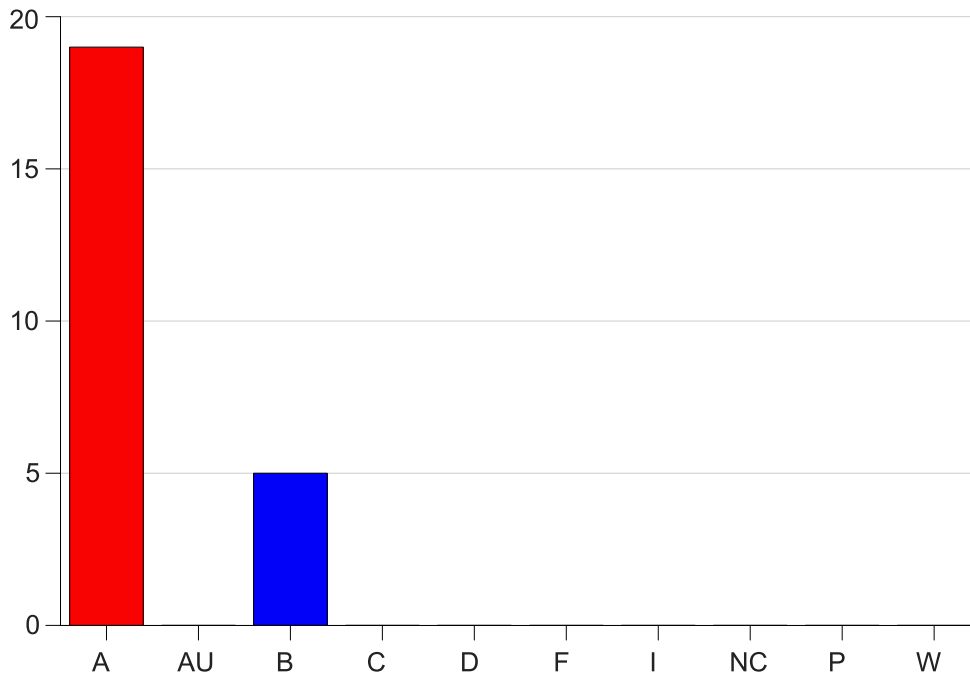

Louisiana State University Eunice

Grade Distribution by Course

2021 Summer Semester

Aug 13, 2021
2:56:47 PM

Course Work Course Number: RADT2091

Course Work Count - All		A	AU	B	C	D	F	I	NC	P	W	Total
91	Lavigne,C	6	0	2	0	0	0	0	0	0	0	8
92	Williams,G	5	0	2	0	0	0	0	0	0	0	7
93	Dustin,M	8	0	1	0	0	0	0	0	0	0	9
Total		19	0	5	0	0	0	0	0	0	0	24