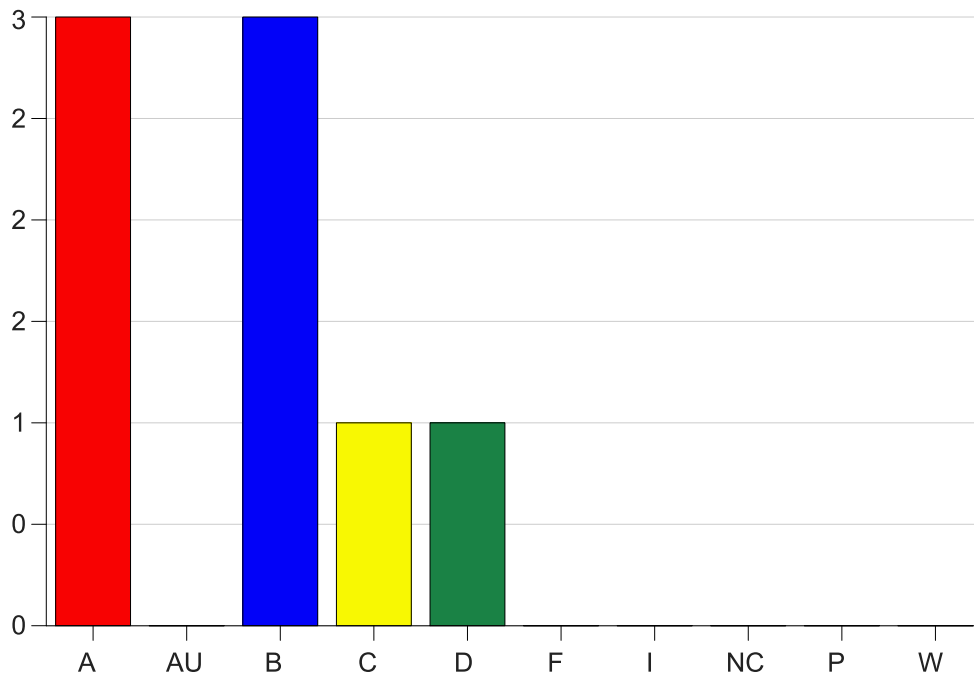

Louisiana State University Eunice

Grade Distribution by Course

2021 Summer Semester

Aug 13, 2021
2:56:47 PM

Course Work Course Number: **BADM1001**

Course Work Count - All		A	AU	B	C	D	F	I	NC	P	W	Total
25	Thibodeaux	3	0	3	1	1	0	0	0	0	0	8
Total		3	0	3	1	1	0	0	0	0	0	8