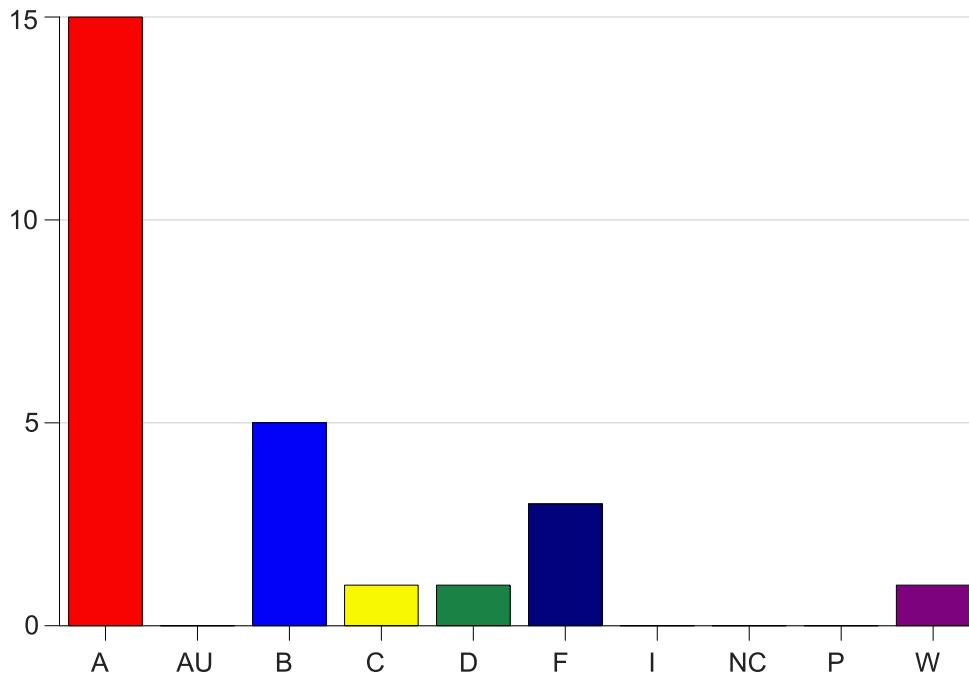

Louisiana State University Eunice

Grade Distribution by Course

2021 Summer Semester

Aug 13, 2021
2:56:47 PM

Course Work Course Number: ALLH1620

Course Work Count - All		A	AU	B	C	D	F	I	NC	P	W	Total
25	Jones, P	15	0	5	1	1	3	0	0	0	1	26
Total		15	0	5	1	1	3	0	0	0	1	26