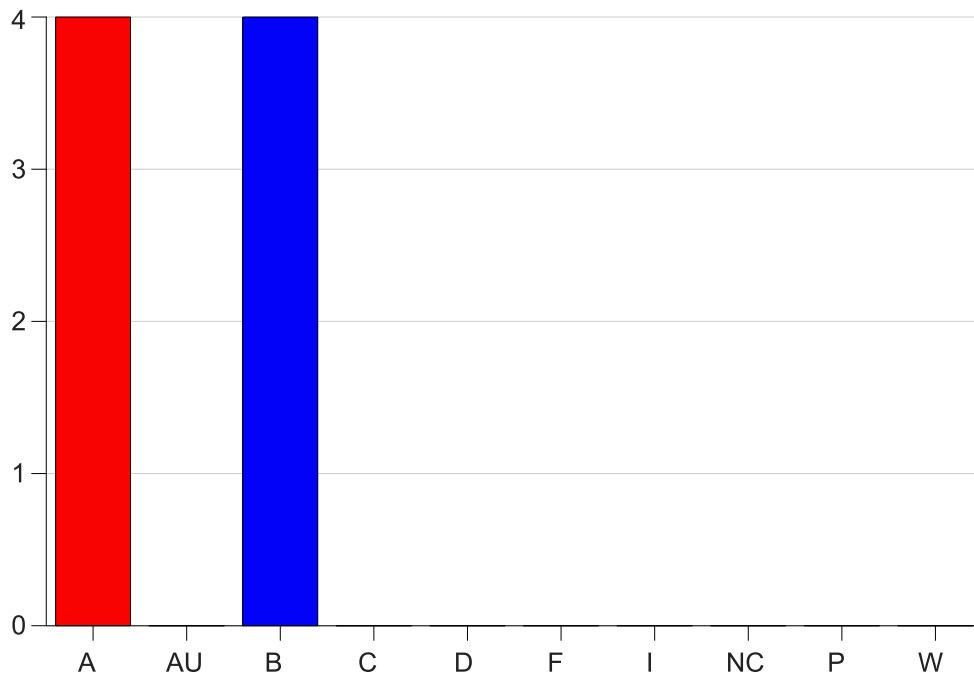

Louisiana State University Eunice

Grade Distribution by Course

2021 Summer Semester

Aug 13, 2021
2:56:47 PM

Course Work Course Number: DMS 2018

Course Work Count - All		A	AU	B	C	D	F	I	NC	P	W	Total
91	Leger,K	4	0	4	0	0	0	0	0	0	0	8
Total		4	0	4	0	0	0	0	0	0	0	8