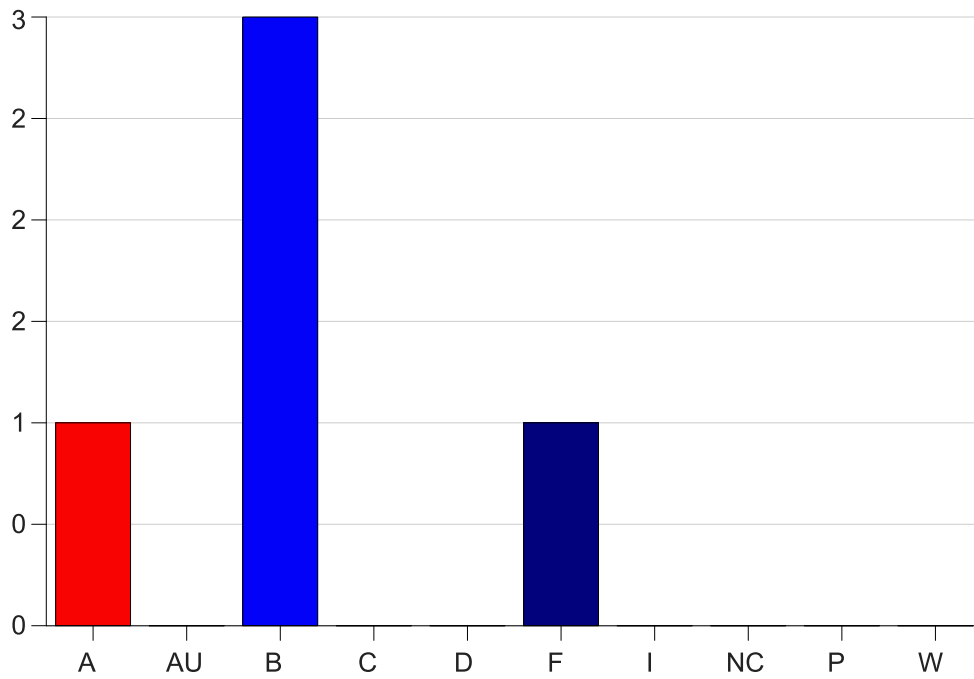

Louisiana State University Eunice

Grade Distribution by Course

2021 Summer Semester

Aug 13, 2021
2:56:47 PM

Course Work Course Number: PSYC2076

Course Work Count - All		A	AU	B	C	D	F	I	NC	P	W	Total
25	Trant,T	1	0	3	0	0	1	0	0	0	0	5
Total		1	0	3	0	0	1	0	0	0	0	5