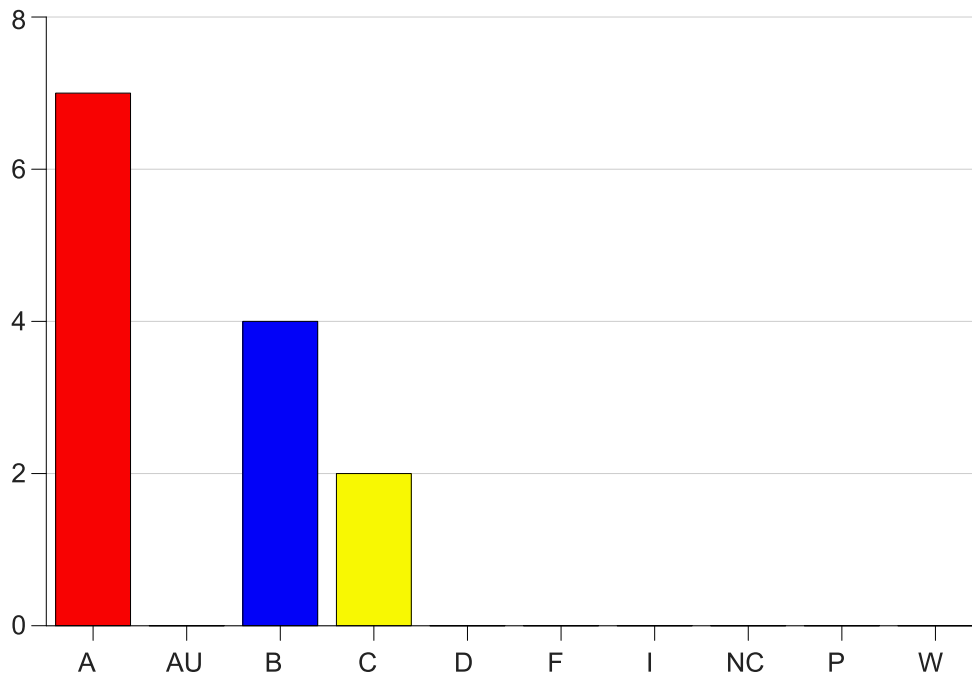

Louisiana State University Eunice

Grade Distribution by Course

2021 Summer Semester

Aug 13, 2021
2:56:47 PM

Course Work Course Number: RC 2019

Course Work Count - All		A	AU	B	C	D	F	I	NC	P	W	Total
25	Warner,K	7	0	4	2	0	0	0	0	0	0	13
Total		7	0	4	2	0	0	0	0	0	0	13