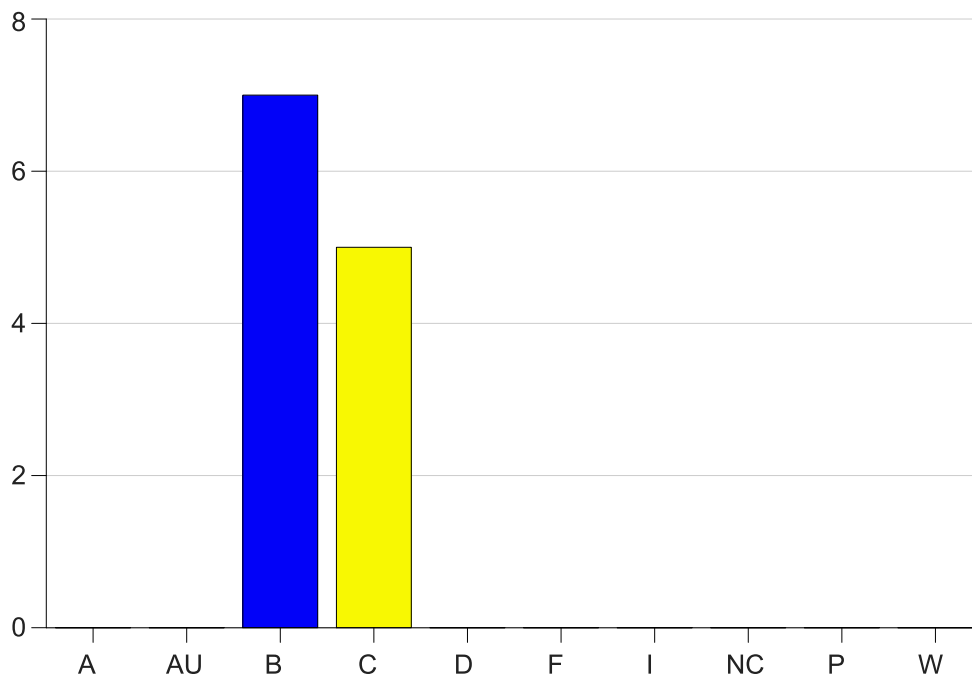

Louisiana State University Eunice

Grade Distribution by Course

2021 Summer Semester

Aug 13, 2021
2:56:47 PM

Course Work Course Number: SURT2200

Course Work Count - All		A	AU	B	C	D	F	I	NC	P	W	Total
01	Guillory,K	0	0	7	5	0	0	0	0	0	0	12
Total		0	0	7	5	0	0	0	0	0	0	12