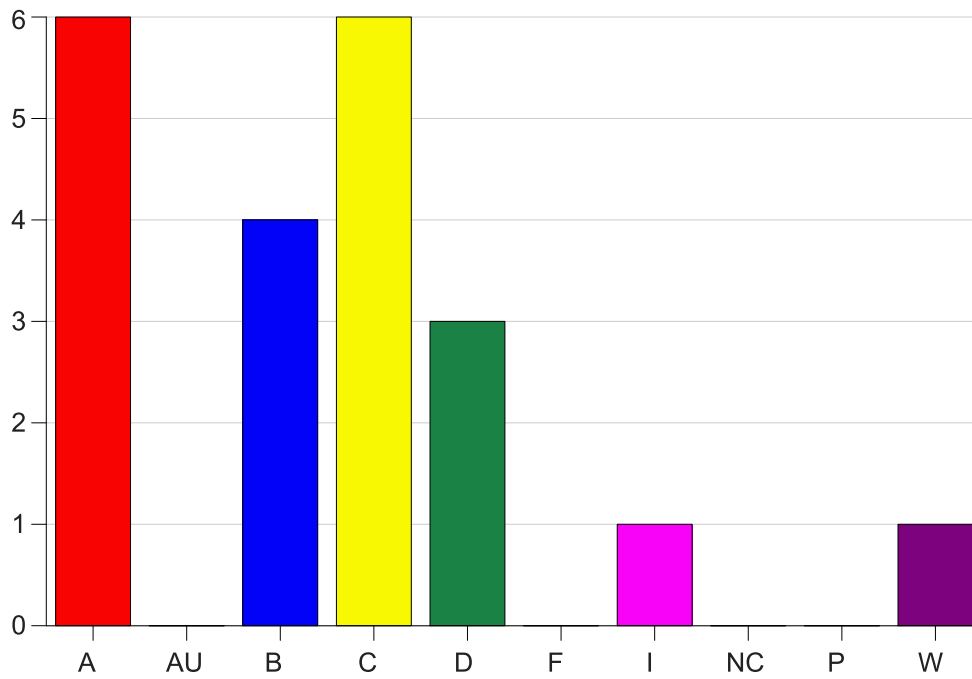

Louisiana State University Eunice

Grade Distribution by Course

2021 Summer Semester

Aug 13, 2021
2:56:47 PM

Course Work Course Number: BIOL2160

Course Work Count - All		A	AU	B	C	D	F	I	NC	P	W	Total
01	Beshera, K	6	0	4	6	3	0	1	0	0	1	21
Total		6	0	4	6	3	0	1	0	0	1	21