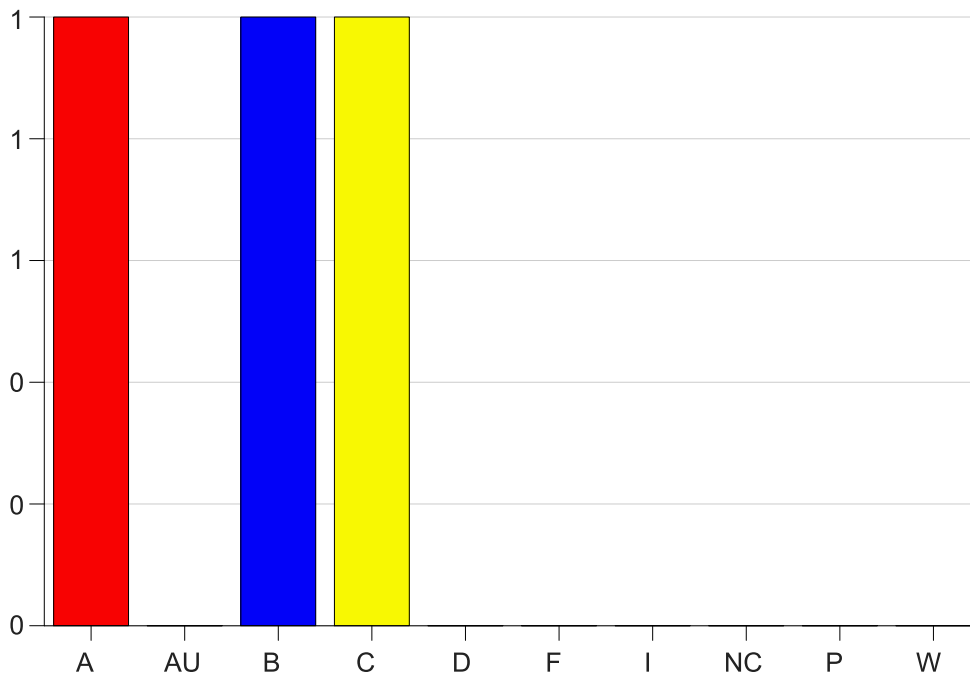

Louisiana State University Eunice

Grade Distribution by Course

2021 Summer Semester

Aug 13, 2021
2:56:47 PM

Course Work Course Number: INDS1002

Course Work Count - All		A	AU	B	C	D	F	I	NC	P	W	Total
25	Kapp, K	1	0	1	1	0	0	0	0	0	0	3
Total		1	0	1	1	0	0	0	0	0	0	3