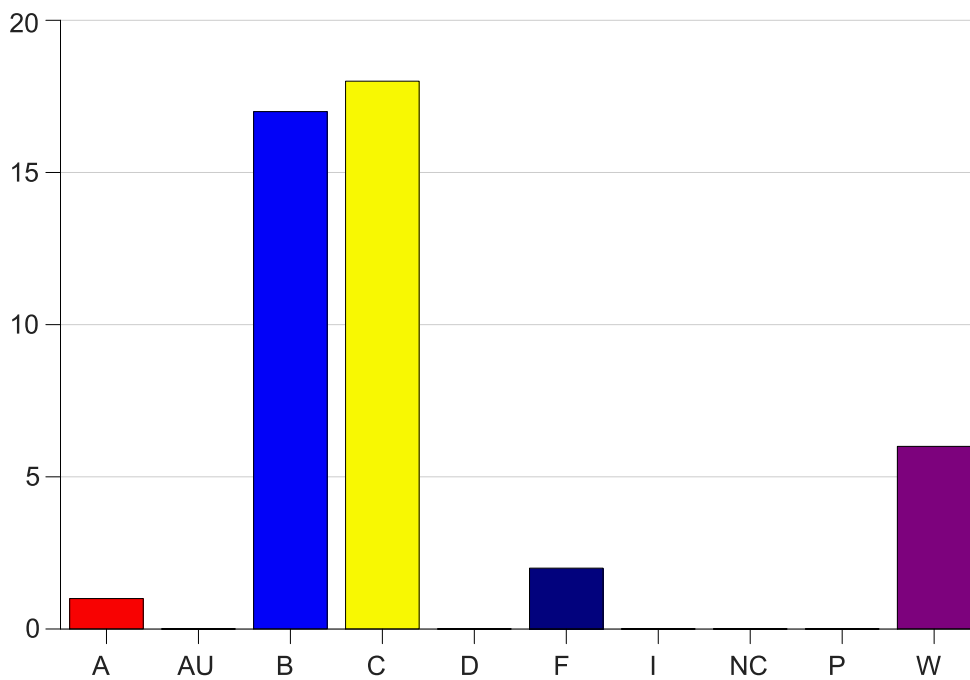

Louisiana State University Eunice

Grade Distribution by Course

2021 Summer Semester

Aug 13, 2021
2:56:47 PM

Course Work Course Number: BIOL1012

Course Work Count - All		A	AU	B	C	D	F	I	NC	P	W	Total
90	Al-Dujaili	0	0	9	9	0	2	0	0	0	4	24
91	Al-Dujaili	1	0	8	9	0	0	0	0	0	2	20
Total		1	0	17	18	0	2	0	0	0	6	44