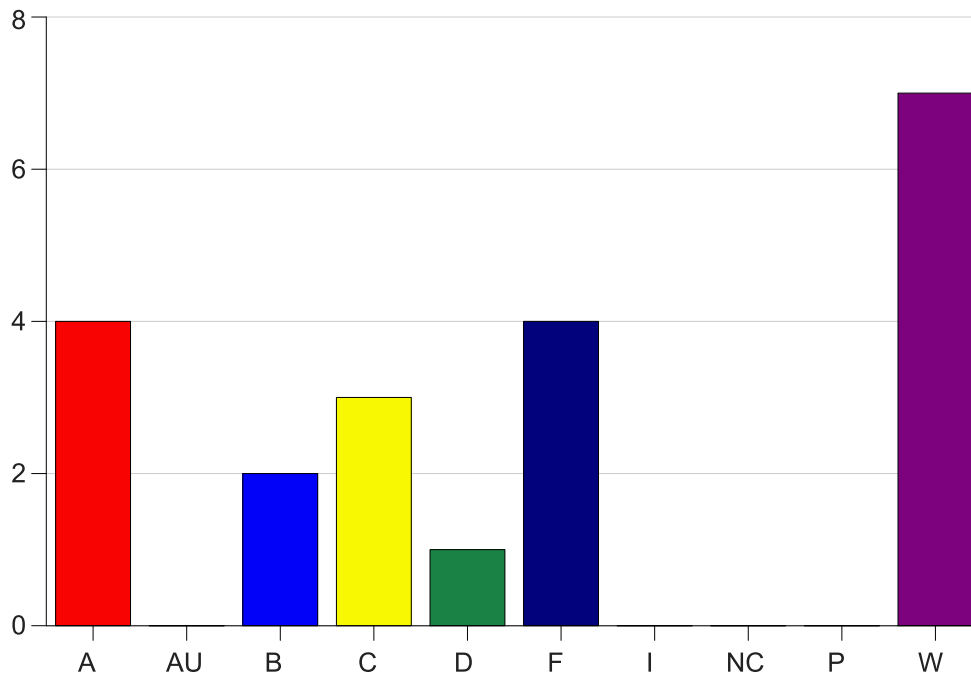

Louisiana State University Eunice

Grade Distribution by Course

2021 Summer Semester

Aug 13, 2021
2:56:47 PM

Course Work Course Number: BIOL1161

Course Work Count - All		A	AU	B	C	D	F	I	NC	P	W	Total
91	Vidrine,M	4	0	2	3	1	4	0	0	0	7	21
Total		4	0	2	3	1	4	0	0	0	7	21