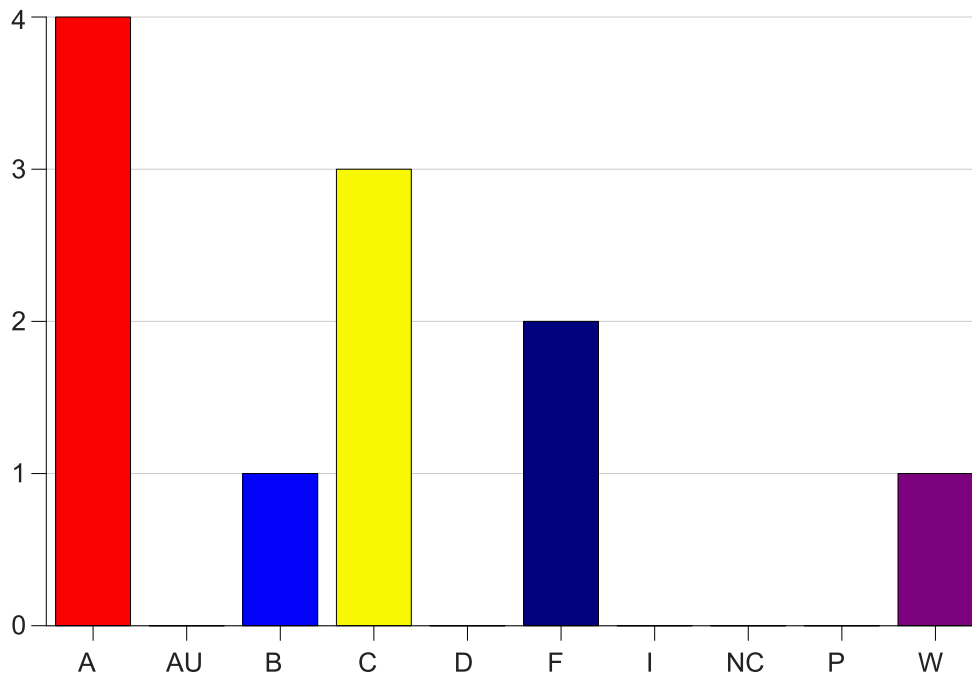

Louisiana State University Eunice

Grade Distribution by Course

2021 Summer Semester

Aug 13, 2021
2:56:47 PM

Course Work Course Number: ISDS2100

Course Work Count - All		A	AU	B	C	D	F	I	NC	P	W	Total
25	May,N	4	0	1	3	0	2	0	0	0	1	11
Total		4	0	1	3	0	2	0	0	0	1	11