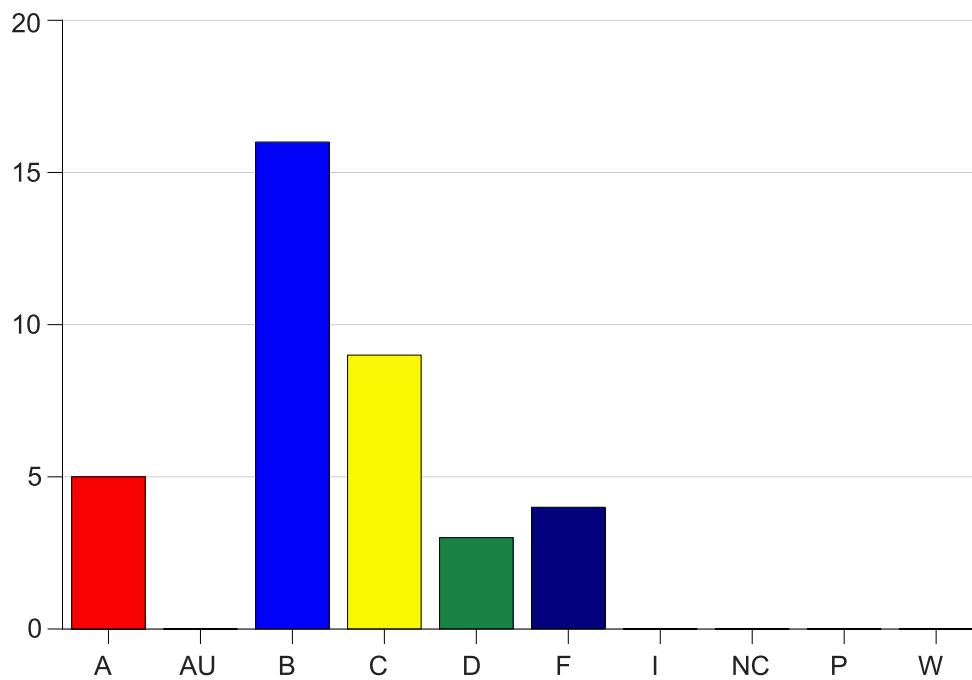

Louisiana State University Eunice

Grade Distribution by Course

2021 Summer Semester

Aug 13, 2021
2:56:47 PM

Course Work Course Number: MUS 1751

Course Work Count - All		A	AU	B	C	D	F	I	NC	P	W	Total
35	Locy,R	1	0	8	5	0	2	0	0	0	0	16
L1	Locy,R	4	0	8	4	3	2	0	0	0	0	21
Total		5	0	16	9	3	4	0	0	0	0	37