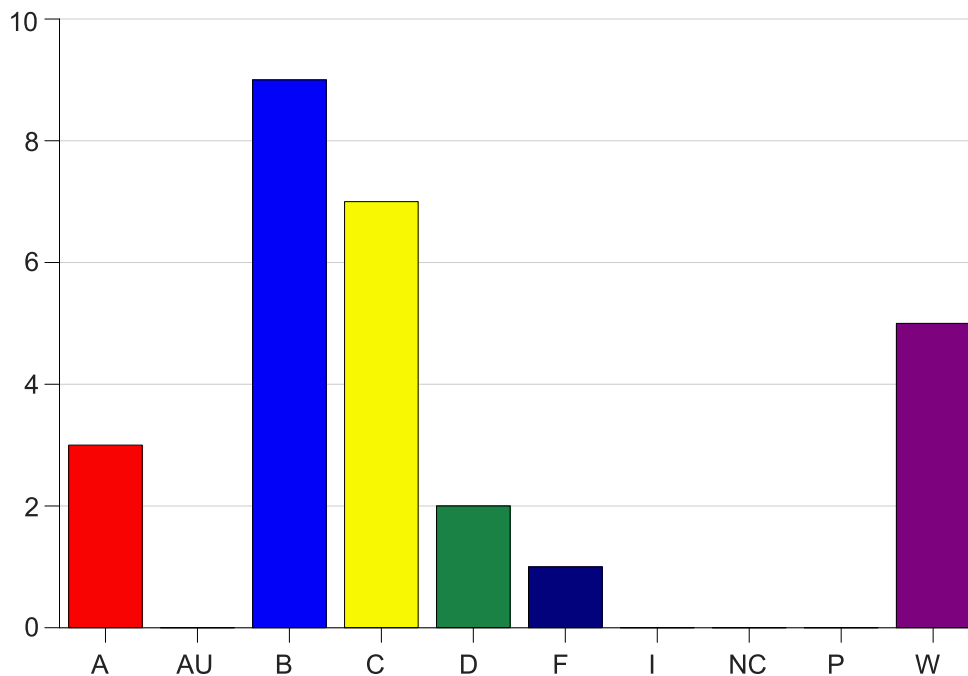

Louisiana State University Eunice

Grade Distribution by Course

2021 Summer Semester

Aug 13, 2021
2:56:47 PM

Course Work Course Number: CHEM1001

Course Work Count - All		A	AU	B	C	D	F	I	NC	P	W	Total
25	Rai,P	3	0	9	7	2	1	0	0	0	5	27
Total		3	0	9	7	2	1	0	0	0	5	27