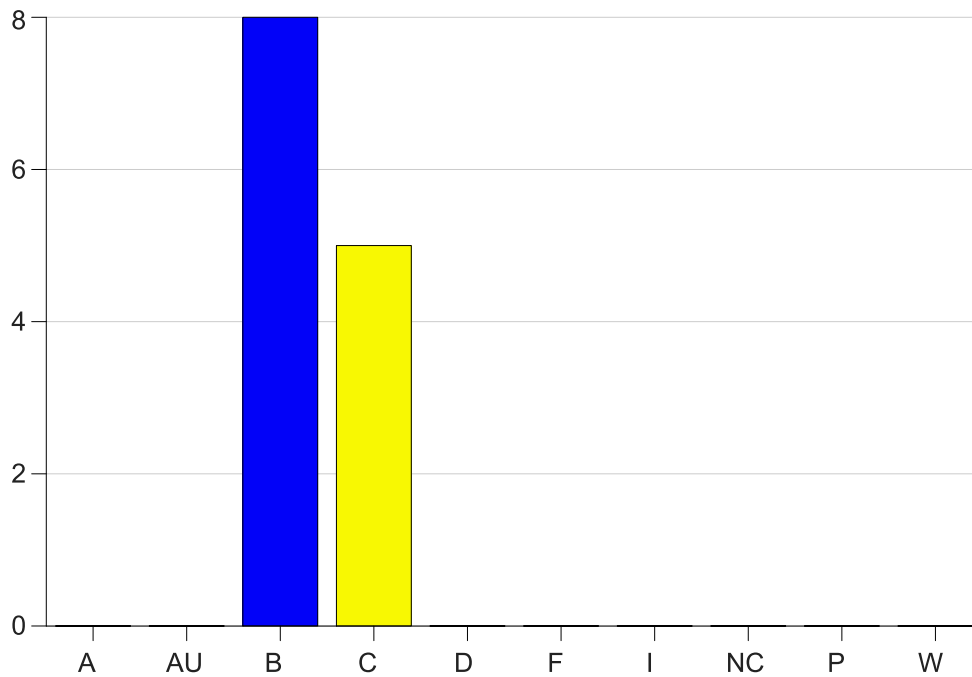

Louisiana State University Eunice

Grade Distribution by Course

2021 Summer Semester

Aug 13, 2021
2:56:47 PM

Course Work Course Number: RC 2020

Course Work Count - All		A	AU	B	C	D	F	I	NC	P	W	Total
91	Wyble,M	0	0	3	3	0	0	0	0	0	0	6
92	Asbury,D	0	0	5	2	0	0	0	0	0	0	7
Total		0	0	8	5	0	0	0	0	0	0	13