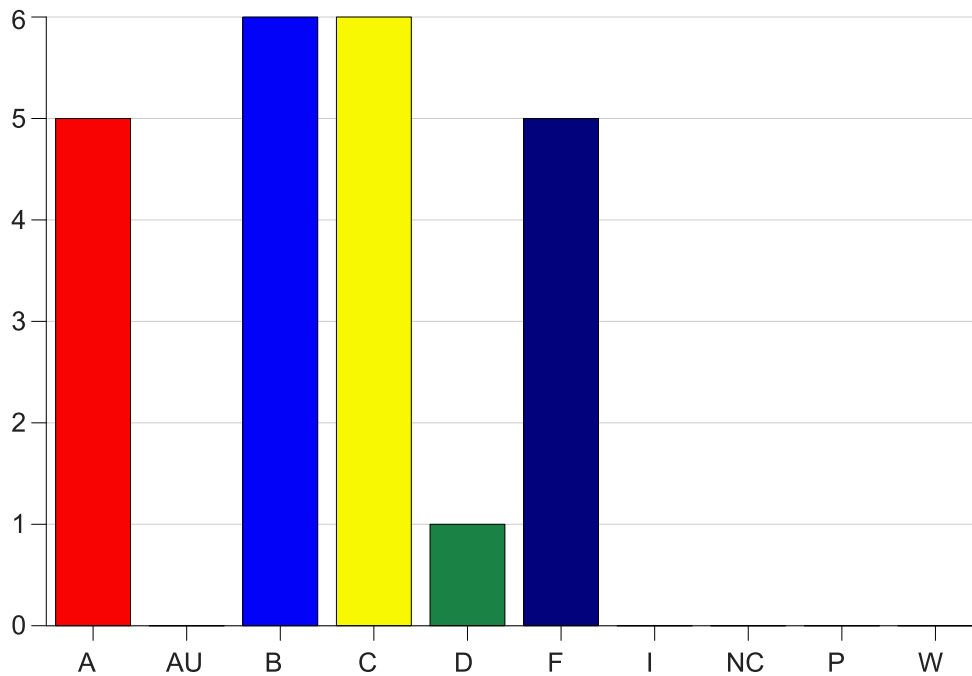

Louisiana State University Eunice

Grade Distribution by Course

2021 Summer Semester

Aug 13, 2021
2:56:47 PM

Course Work Course Number: ALLH1200

Course Work Count - All		A	AU	B	C	D	F	I	NC	P	W	Total
25	Massy,J	5	0	6	6	1	5	0	0	0	0	23
Total		5	0	6	6	1	5	0	0	0	0	23