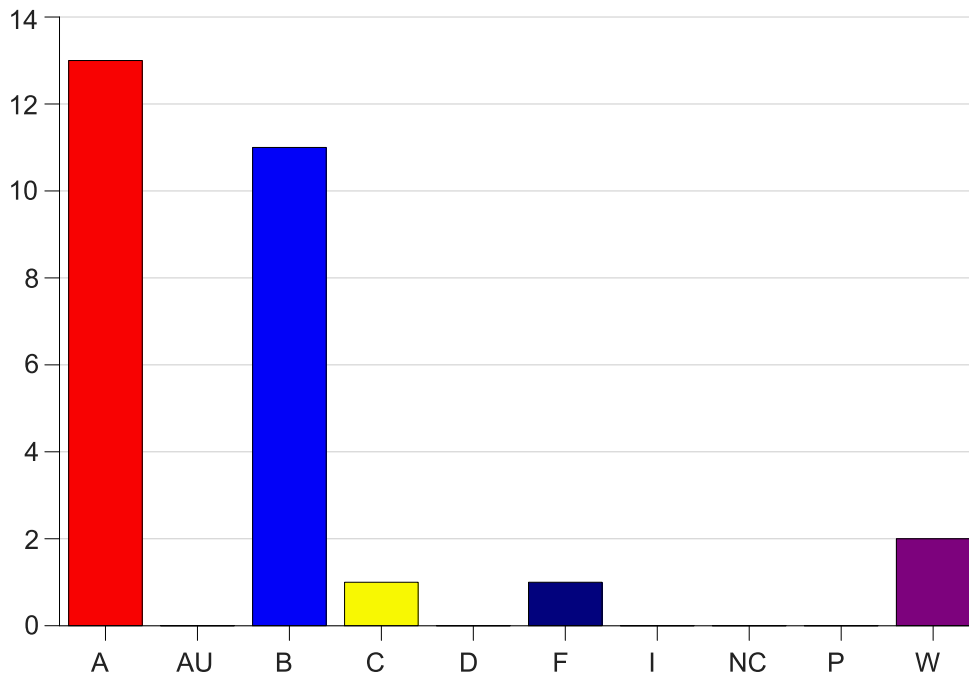

Louisiana State University Eunice

Grade Distribution by Course

2021 Summer Semester

Aug 13, 2021
2:56:47 PM

Course Work Course Number: CMST1061

Course Work Count - All		A	AU	B	C	D	F	I	NC	P	W	Total
25	Stevens,B	13	0	11	1	0	1	0	0	0	2	28
Total		13	0	11	1	0	1	0	0	0	2	28