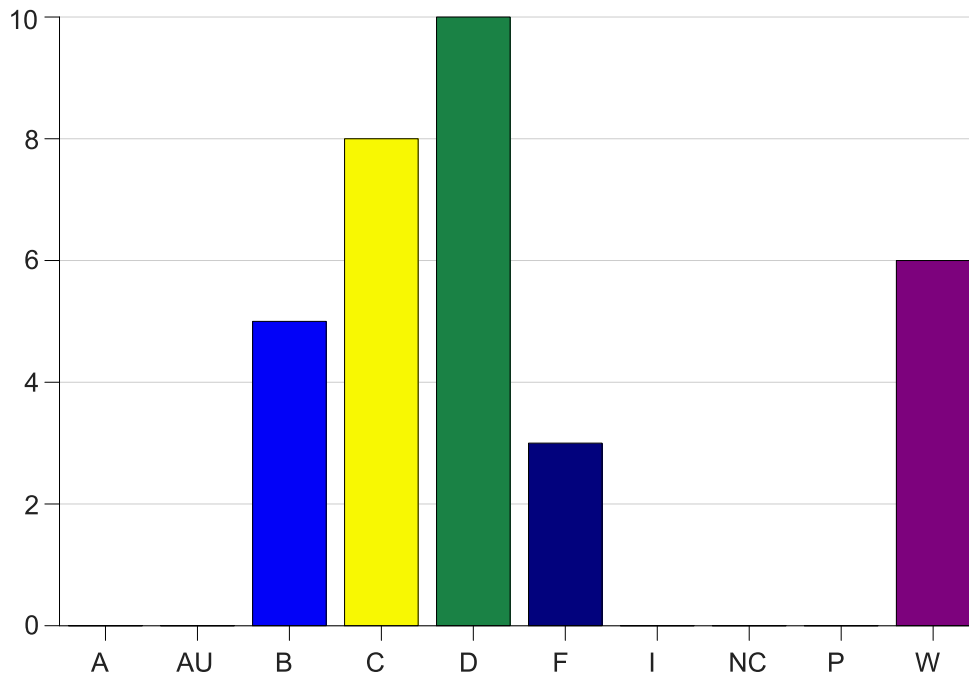

Louisiana State University Eunice

Grade Distribution by Course

2021 Summer Semester

Aug 13, 2021
2:56:47 PM

Course Work Course Number: BIOL1011

Course Work Count - All		A	AU	B	C	D	F	I	NC	P	W	Total
01	Al-Dujaili	0	0	5	8	10	3	0	0	0	6	32
Total		0	0	5	8	10	3	0	0	0	6	32