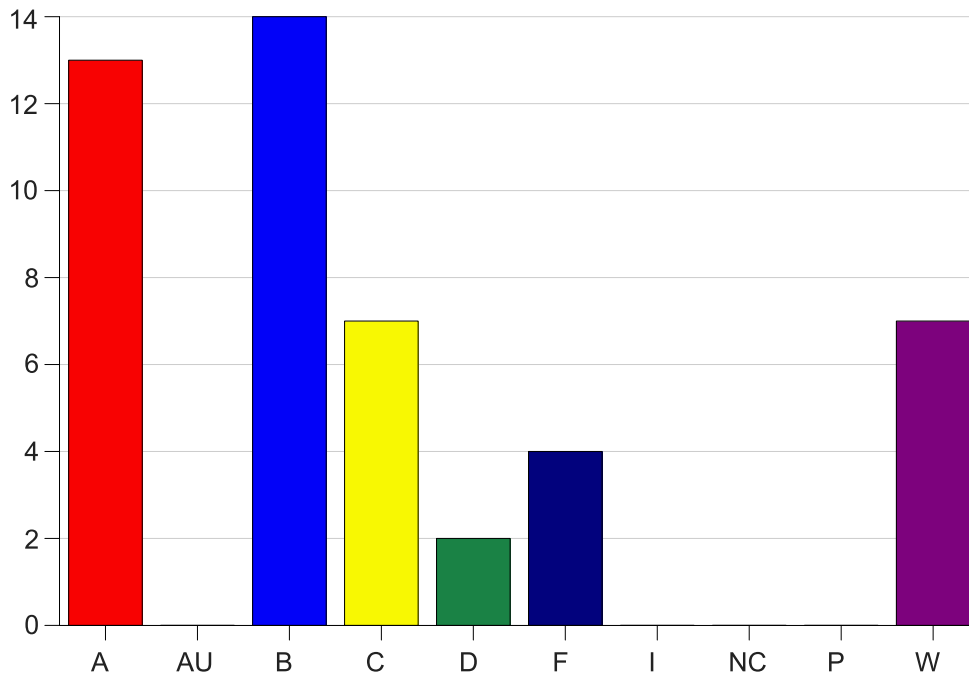

Louisiana State University Eunice

Grade Distribution by Course

2021 Summer Semester

Aug 13, 2021
2:56:47 PM

Course Work Course Number: ENGL1001

Course Work Count - All		A	AU	B	C	D	F	I	NC	P	W	Total
01	Cavell,M	2	0	3	2	0	2	0	0	0	3	12
20	Meche,J	2	0	3	3	1	1	0	0	0	3	13
25	Fedor, H	9	0	8	2	1	1	0	0	0	1	22
Total		13	0	14	7	2	4	0	0	0	7	47