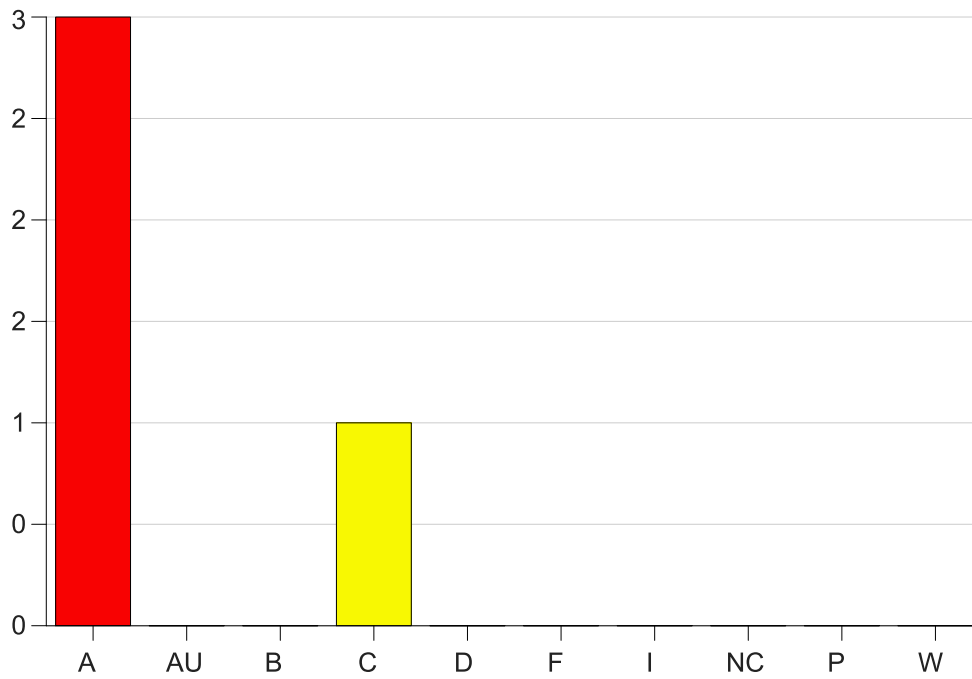

Louisiana State University Eunice

Grade Distribution by Course

2021 Summer Semester

Aug 13, 2021
2:56:47 PM

Course Work Course Number: PHIL1000

Course Work Count - All		A	AU	B	C	D	F	I	NC	P	W	Total
35	Alleman,M	3	0	0	1	0	0	0	0	0	0	4
Total		3	0	0	1	0	0	0	0	0	0	4