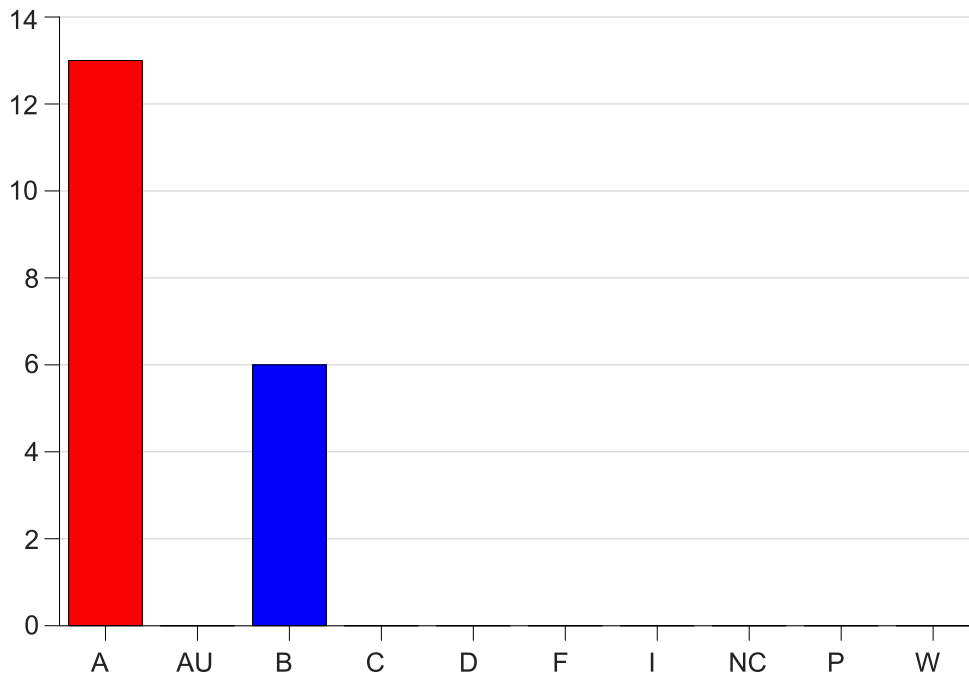

Louisiana State University Eunice

Grade Distribution by Course

2021 Summer Semester

Aug 13, 2021
2:56:47 PM

Course Work Course Number: HIST1003

Course Work Count - All		A	AU	B	C	D	F	I	NC	P	W	Total
25	Sellers,W	13	0	6	0	0	0	0	0	0	0	19
Total		13	0	6	0	0	0	0	0	0	0	19