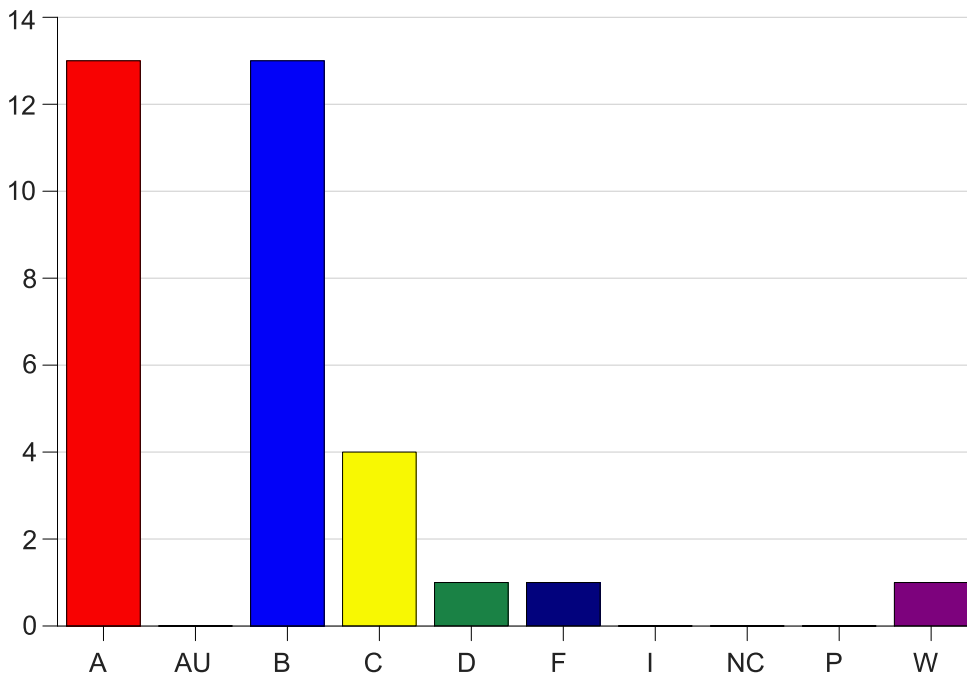

Louisiana State University Eunice

Grade Distribution by Course

2021 Summer Semester

Aug 13, 2021
2:56:47 PM

Course Work Course Number: ENGL1002

Course Work Count - All		A	AU	B	C	D	F	I	NC	P	W	Total
01	Cavell, M	5	0	3	1	0	0	0	0	0	1	10
20	Fedor, H	8	0	10	3	1	1	0	0	0	0	23
Total		13	0	13	4	1	1	0	0	0	1	33