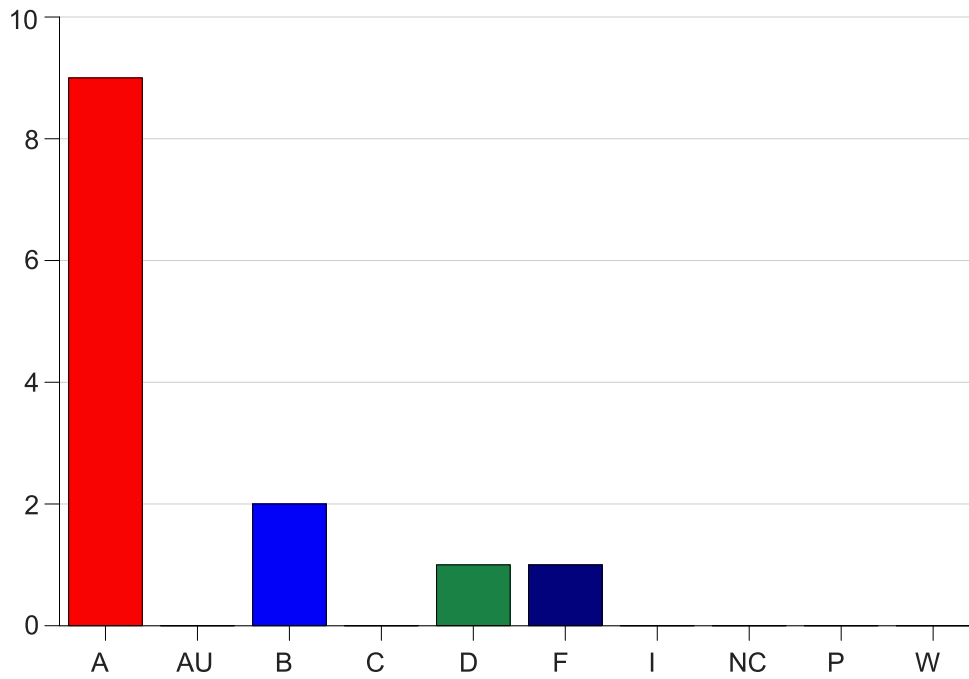

Louisiana State University Eunice

Grade Distribution by Course

2021 Summer Semester

Aug 13, 2021
2:56:47 PM

Course Work Course Number: ALLH1023

Course Work Count - All		A	AU	B	C	D	F	I	NC	P	W	Total
25	Asbury,D	9	0	2	0	1	1	0	0	0	0	13
Total		9	0	2	0	1	1	0	0	0	0	13