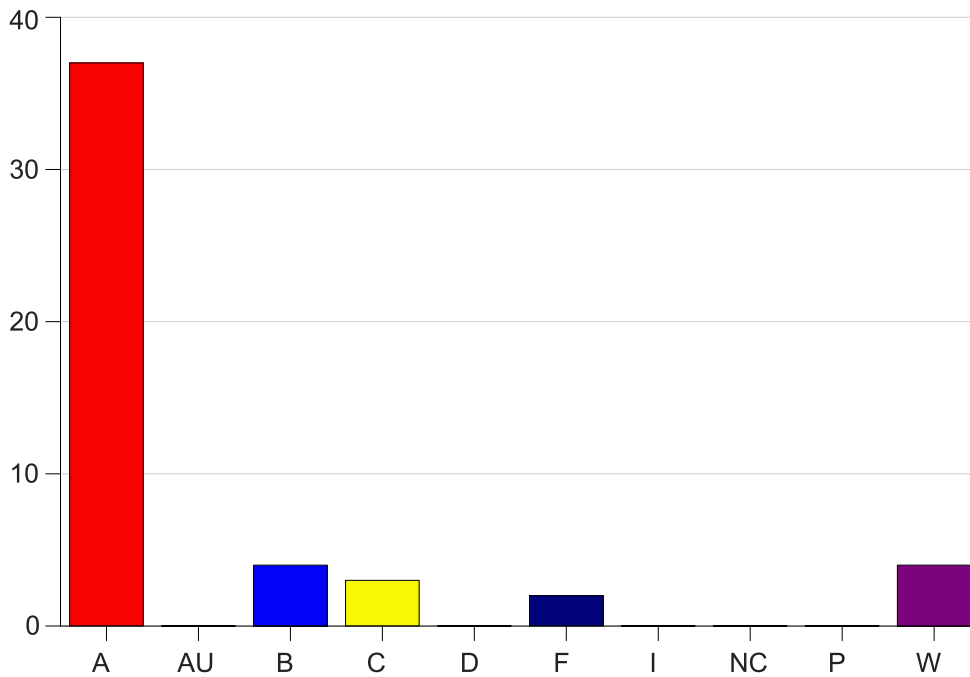

Louisiana State University Eunice

Grade Distribution by Course

2021 Summer Semester

Aug 13, 2021
2:56:47 PM

Course Work Course Number: HIST2055

Course Work Count - All		A	AU	B	C	D	F	I	NC	P	W	Total
25	Sellers,W	24	0	2	1	0	1	0	0	0	2	30
26	Sellers,W	13	0	2	2	0	1	0	0	0	2	20
Total		37	0	4	3	0	2	0	0	0	4	50