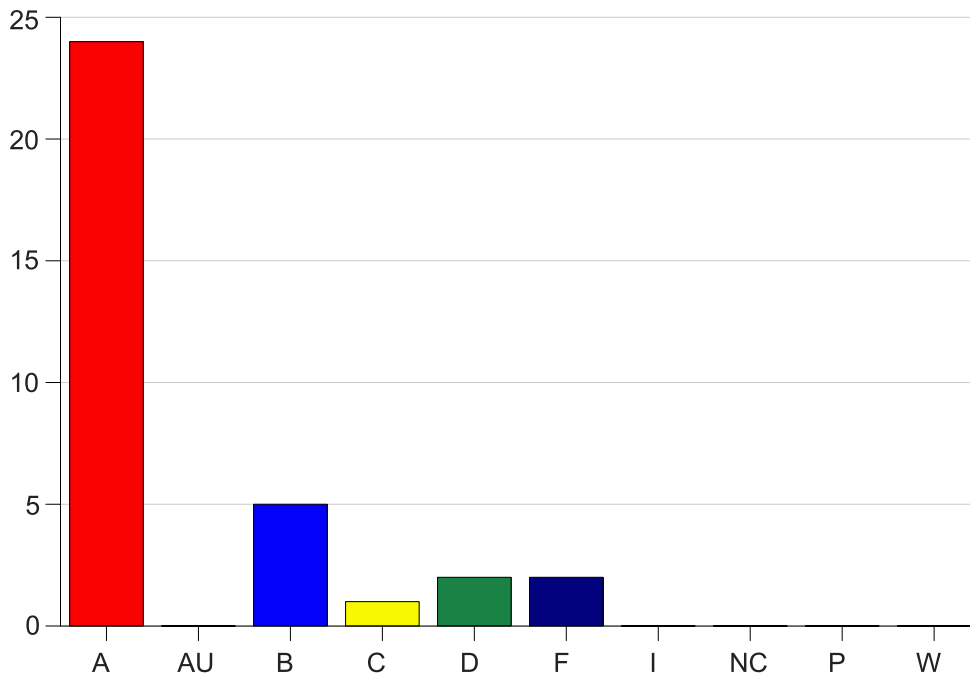

Louisiana State University Eunice

Grade Distribution by Course

2021 Summer Semester

Aug 13, 2021
2:56:47 PM

Course Work Course Number: PSYC2070

Course Work Count - All		A	AU	B	C	D	F	I	NC	P	W	Total
25	Trant,T	4	0	5	1	1	2	0	0	0	0	13
35	Narby,D	20	0	0	0	1	0	0	0	0	0	21
Total		24	0	5	1	2	2	0	0	0	0	34