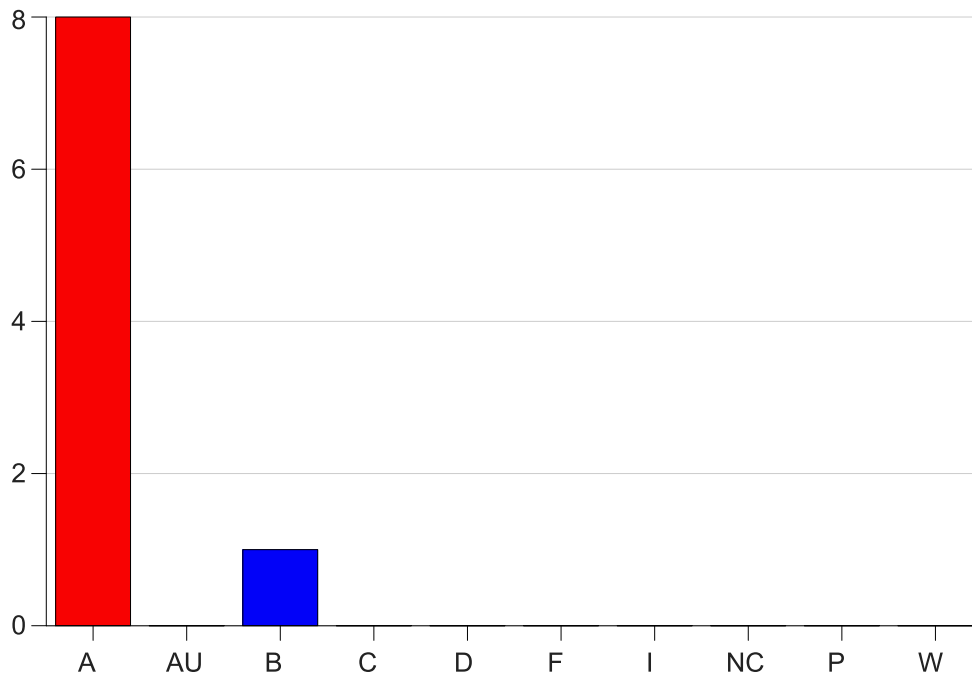

Louisiana State University Eunice

Grade Distribution by Course

2021 Summer Semester

Aug 13, 2021
2:56:47 PM

Course Work Course Number: ALLH2635

Course Work Count - All		A	AU	B	C	D	F	I	NC	P	W	Total
25	Sweet, K	8	0	1	0	0	0	0	0	0	0	9
Total		8	0	1	0	0	0	0	0	0	0	9