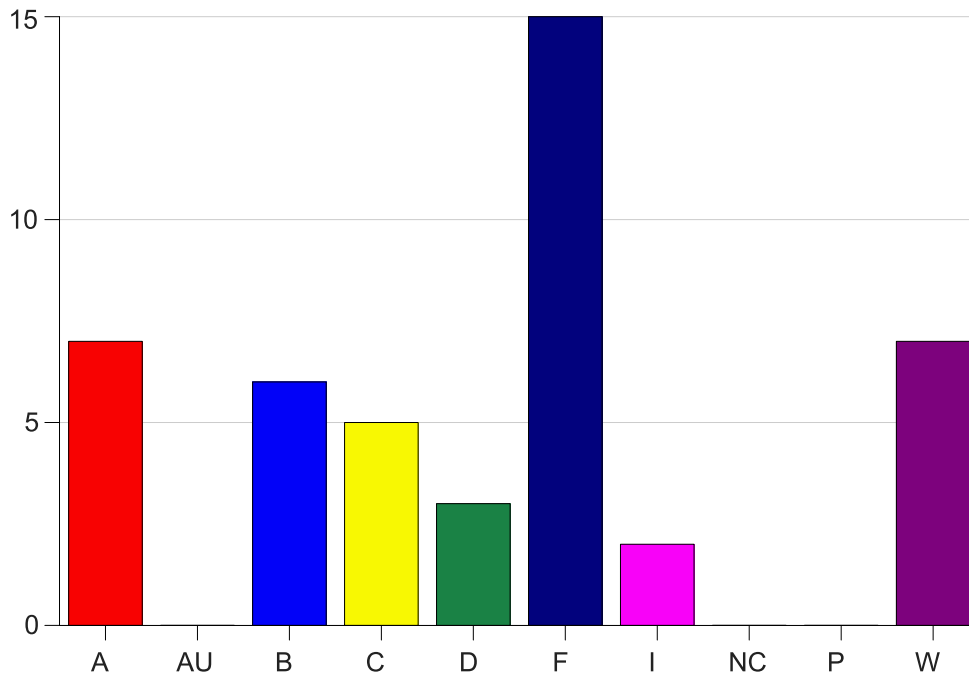

Louisiana State University Eunice

Grade Distribution by Course

2021 Summer Semester

Aug 13, 2021
2:56:47 PM

Course Work Course Number: MATH0015

Course Work Count - All		A	AU	B	C	D	F	I	NC	P	W	Total
25	ThibodeauJ	2	0	1	1	2	7	0	0	0	1	14
80	ThibodeauJ	1	0	3	1	1	3	1	0	0	0	10
L1	Dunlap,A	4	0	2	3	0	5	1	0	0	6	21
Total		7	0	6	5	3	15	2	0	0	7	45