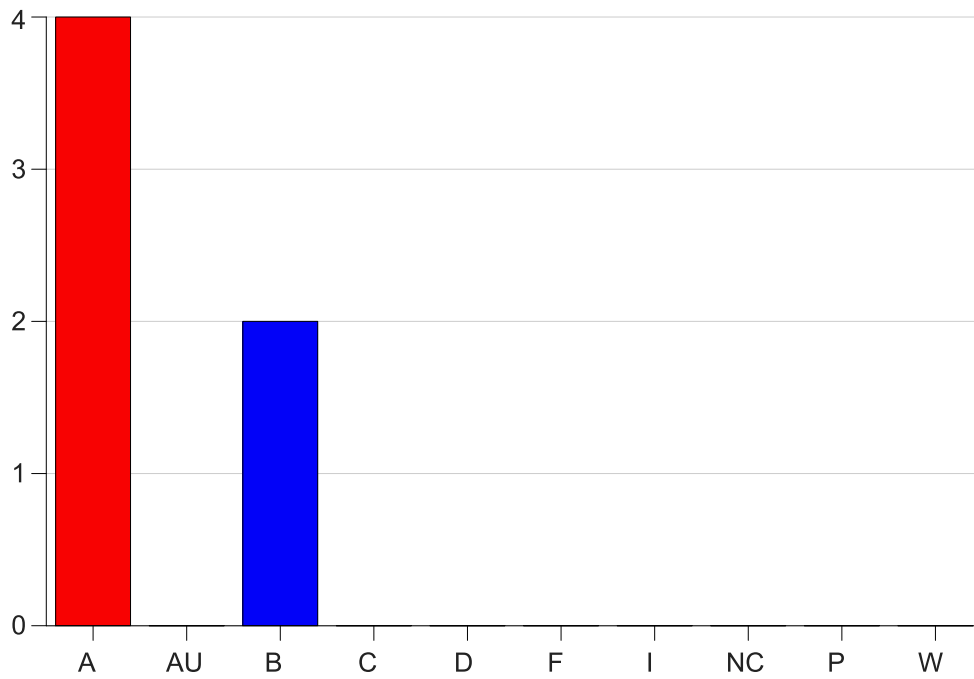

Louisiana State University Eunice

Grade Distribution by Course

2021 Summer Semester

Aug 13, 2021
2:56:47 PM

Course Work Course Number: MATH1022

Course Work Count - All		A	AU	B	C	D	F	I	NC	P	W	Total
01	Dunlap,A	4	0	2	0	0	0	0	0	0	0	6
Total		4	0	2	0	0	0	0	0	0	0	6