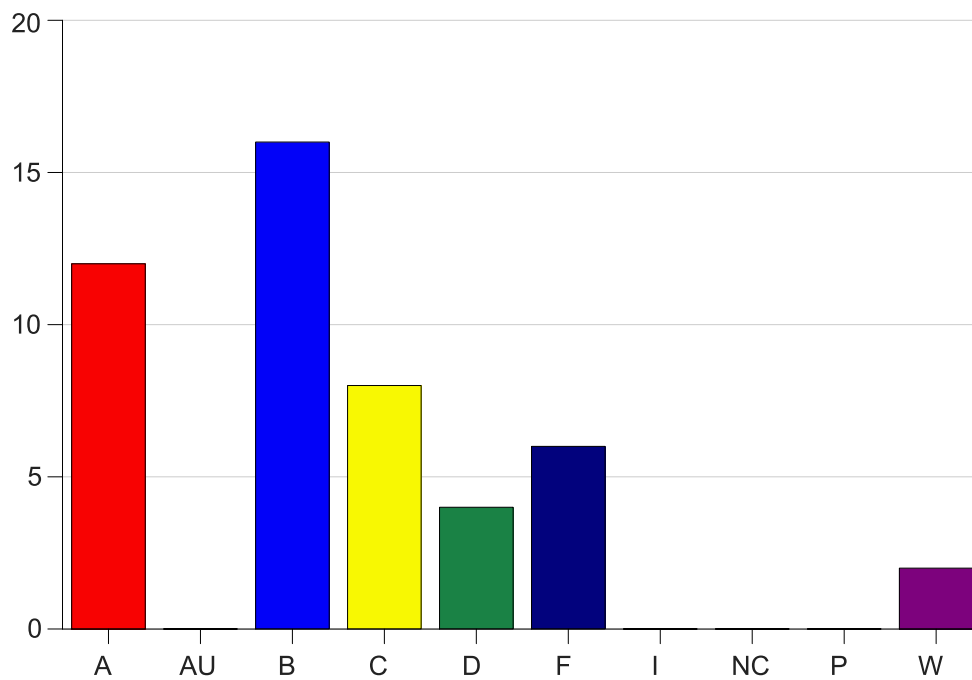

Louisiana State University Eunice

Grade Distribution by Course

2021 Summer Semester

Aug 13, 2021
2:56:47 PM

Course Work Course Number: MATH1425

Course Work Count - All		A	AU	B	C	D	F	I	NC	P	W	Total
35	Jean, J	5	0	3	4	1	4	0	0	0	0	17
L1	Vidrine, E	7	0	13	4	3	2	0	0	0	2	31
Total		12	0	16	8	4	6	0	0	0	2	48