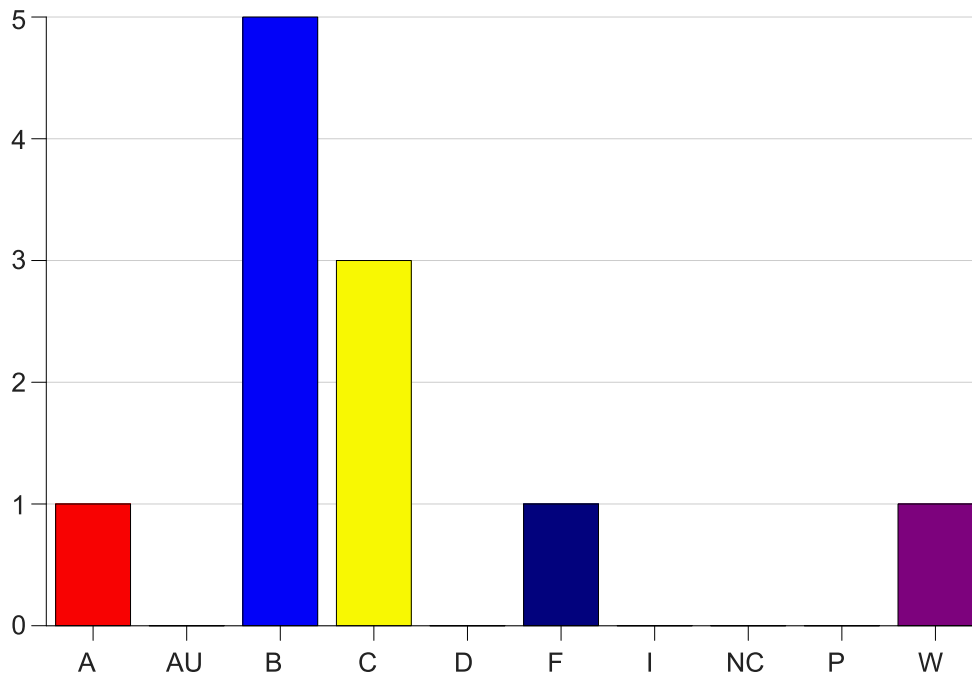

Louisiana State University Eunice

Grade Distribution by Course

2021 Summer Semester

Aug 13, 2021
2:56:47 PM

Course Work Course Number: BIOL1002

Course Work Count - All		A	AU	B	C	D	F	I	NC	P	W	Total
25	Jariel,D	1	0	5	3	0	1	0	0	0	1	11
Total		1	0	5	3	0	1	0	0	0	1	11