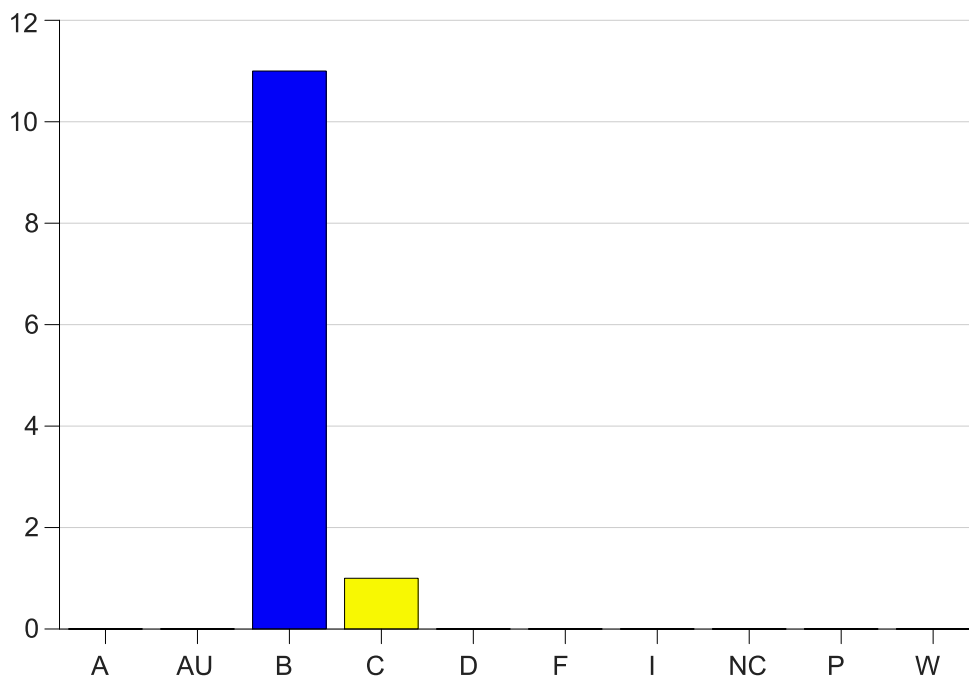

Louisiana State University Eunice

Grade Distribution by Course

2021 Summer Semester

Aug 13, 2021
2:56:47 PM

Course Work Course Number: SURT2103

Course Work Count - All		A	AU	B	C	D	F	I	NC	P	W	Total
90	Guillory, K	0	0	6	0	0	0	0	0	0	0	6
91	Kopp, R	0	0	5	1	0	0	0	0	0	0	6
Total		0	0	11	1	0	0	0	0	0	0	12