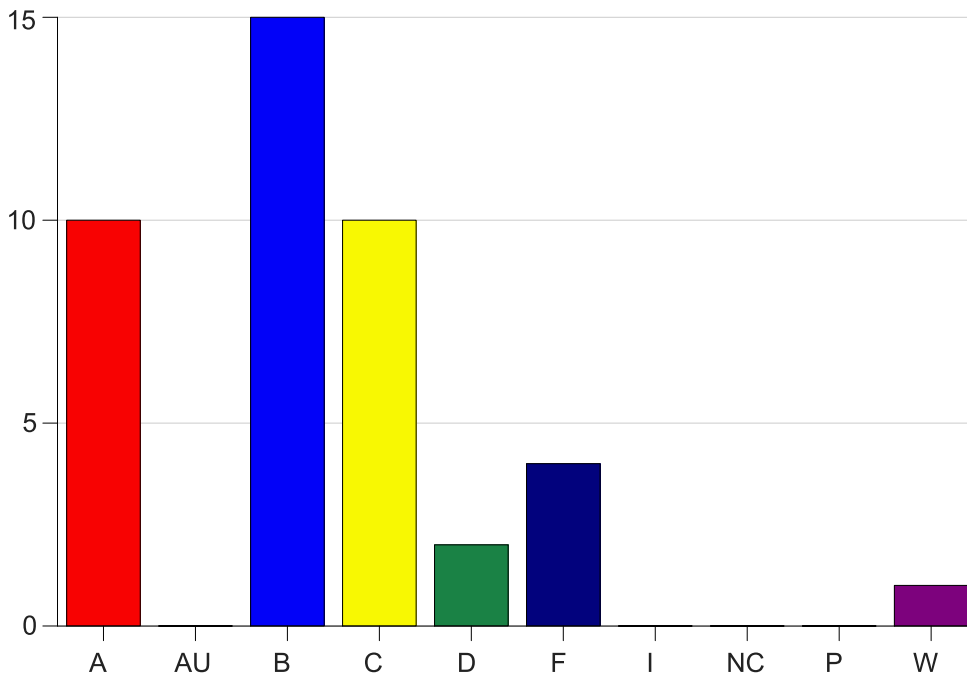

Louisiana State University Eunice

Grade Distribution by Course

2021 Summer Semester

Aug 13, 2021
2:56:47 PM

Course Work Course Number: NURS1000

Course Work Count - All		A	AU	B	C	D	F	I	NC	P	W	Total
25	Denker,J	1	0	8	5	2	4	0	0	0	1	21
26	Denker,J	9	0	7	5	0	0	0	0	0	0	21
Total		10	0	15	10	2	4	0	0	0	1	42