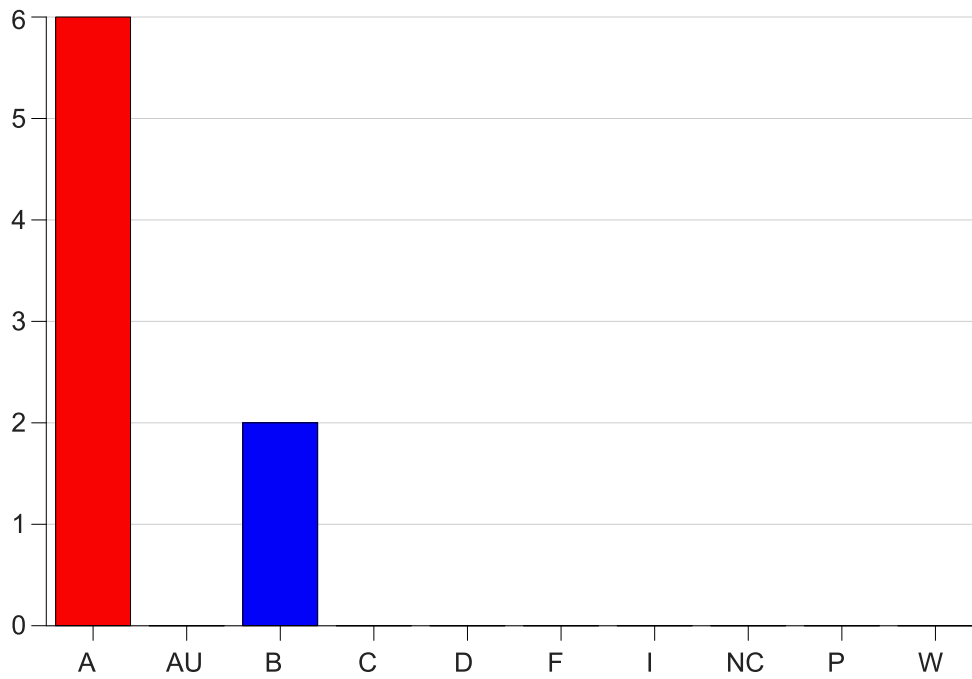

Louisiana State University Eunice

Grade Distribution by Course

2021 Summer Semester

Aug 13, 2021
2:56:47 PM

Course Work Course Number: DMS 2015

Course Work Count - All		A	AU	B	C	D	F	I	NC	P	W	Total
91	Leger,K	6	0	2	0	0	0	0	0	0	0	8
Total		6	0	2	0	0	0	0	0	0	0	8