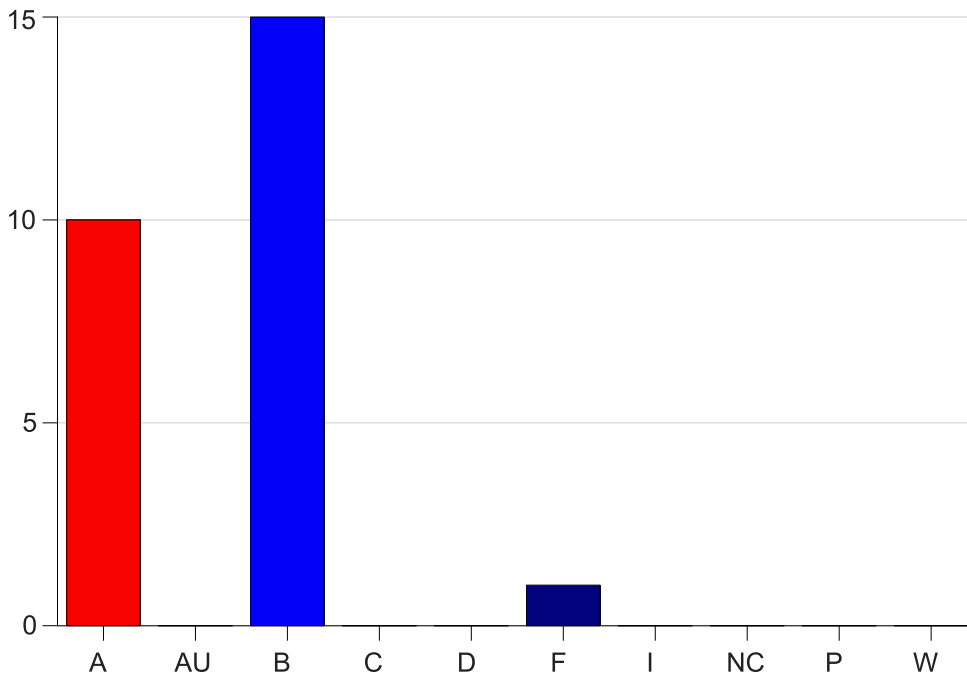

Louisiana State University Eunice

Grade Distribution by Course

2021 Summer Semester

Aug 13, 2021
2:56:47 PM

Course Work Course Number: RADT1001

Course Work Count - All		A	AU	B	C	D	F	I	NC	P	W	Total
01	Sonnier,A	10	0	15	0	0	1	0	0	0	0	26
Total		10	0	15	0	0	1	0	0	0	0	26