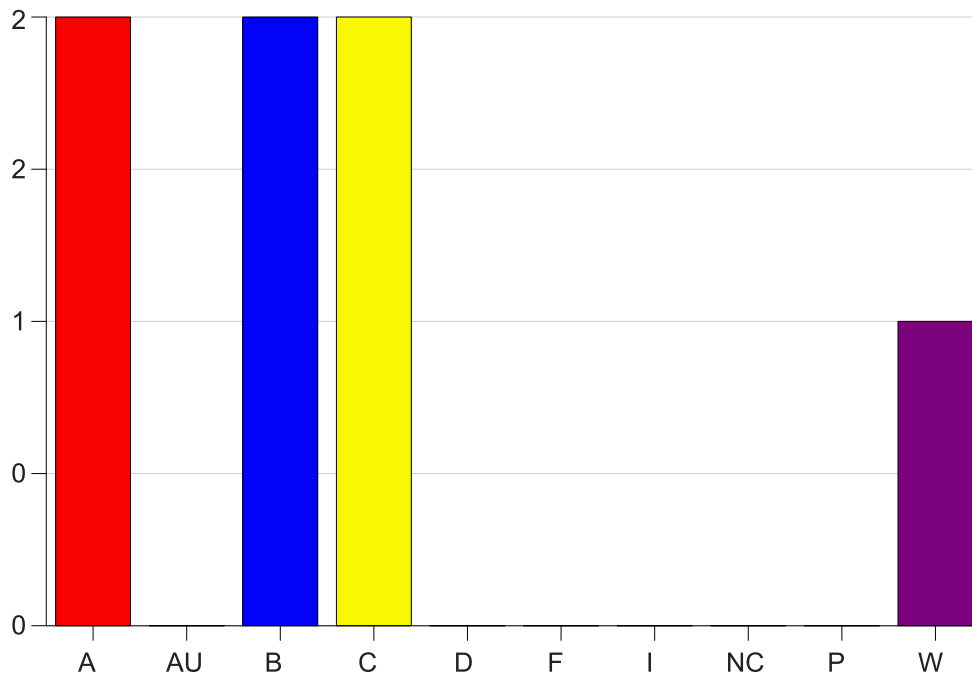

Louisiana State University Eunice

Grade Distribution by Course

2021 Summer Semester

Aug 13, 2021
2:56:47 PM

Course Work Course Number: ACCT2001

Course Work Count - All		A	AU	B	C	D	F	I	NC	P	W	Total
25	Beshears,M	2	0	2	2	0	0	0	0	0	1	7
Total		2	0	2	2	0	0	0	0	0	1	7