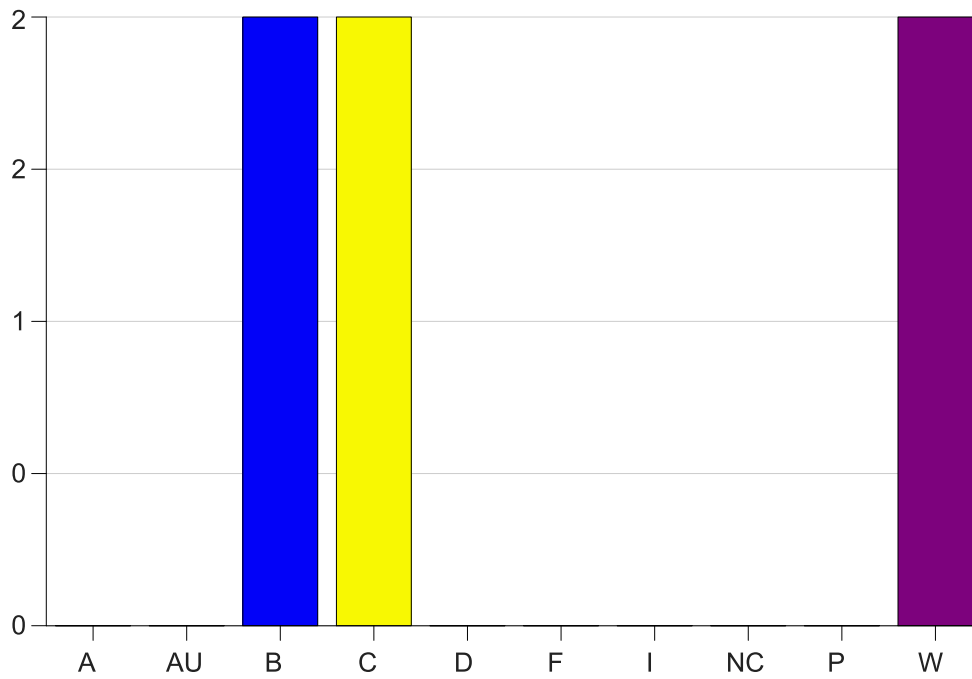

Louisiana State University Eunice

Grade Distribution by Course

2021 Summer Semester

Aug 13, 2021
2:56:47 PM

Course Work Course Number: BIOL2051

Course Work Count - All		A	AU	B	C	D	F	I	NC	P	W	Total
01	Al-Dujaili	0	0	2	2	0	0	0	0	0	2	6
Total		0	0	2	2	0	0	0	0	0	2	6