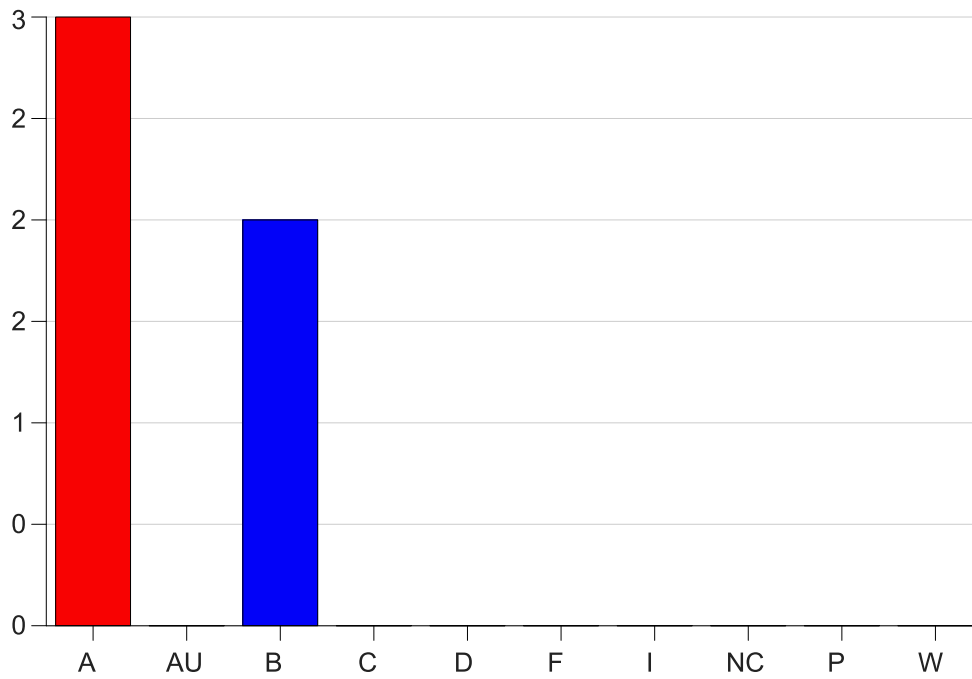

Louisiana State University Eunice

Grade Distribution by Course

2021 Summer Semester

Aug 13, 2021
2:56:47 PM

Course Work Course Number: ALLH2625

Course Work Count - All		A	AU	B	C	D	F	I	NC	P	W	Total
25	Massy,J	3	0	2	0	0	0	0	0	0	0	5
Total		3	0	2	0	0	0	0	0	0	0	5