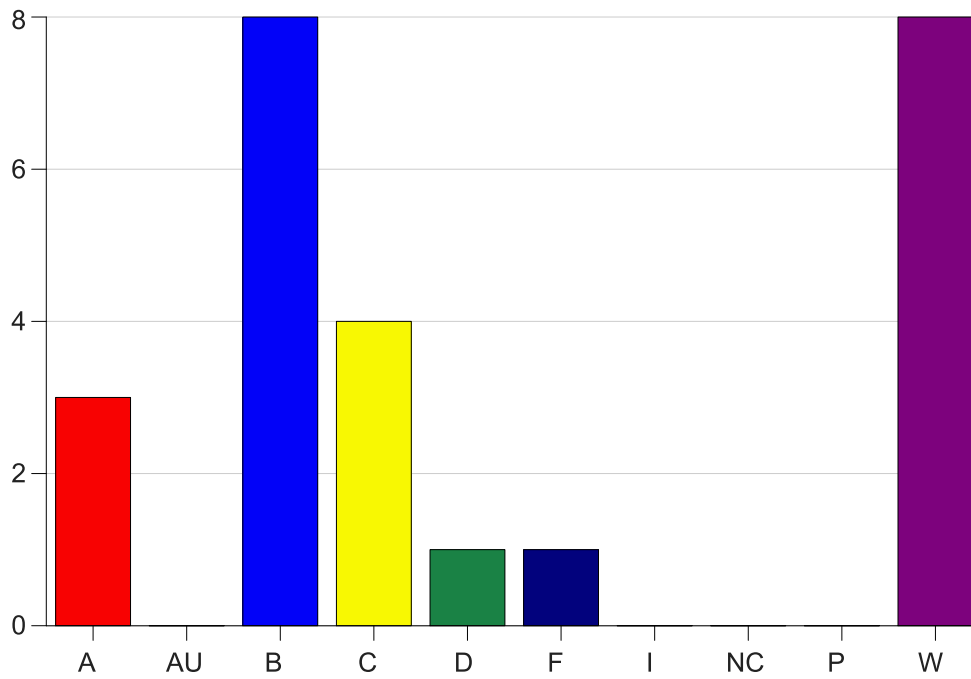

Louisiana State University Eunice

Grade Distribution by Course

2021 Summer Semester

Aug 13, 2021
2:56:47 PM

Course Work Course Number: MATH1021

Course Work Count - All		A	AU	B	C	D	F	I	NC	P	W	Total
25	Christia,R	3	0	8	4	1	1	0	0	0	8	25
Total		3	0	8	4	1	1	0	0	0	8	25