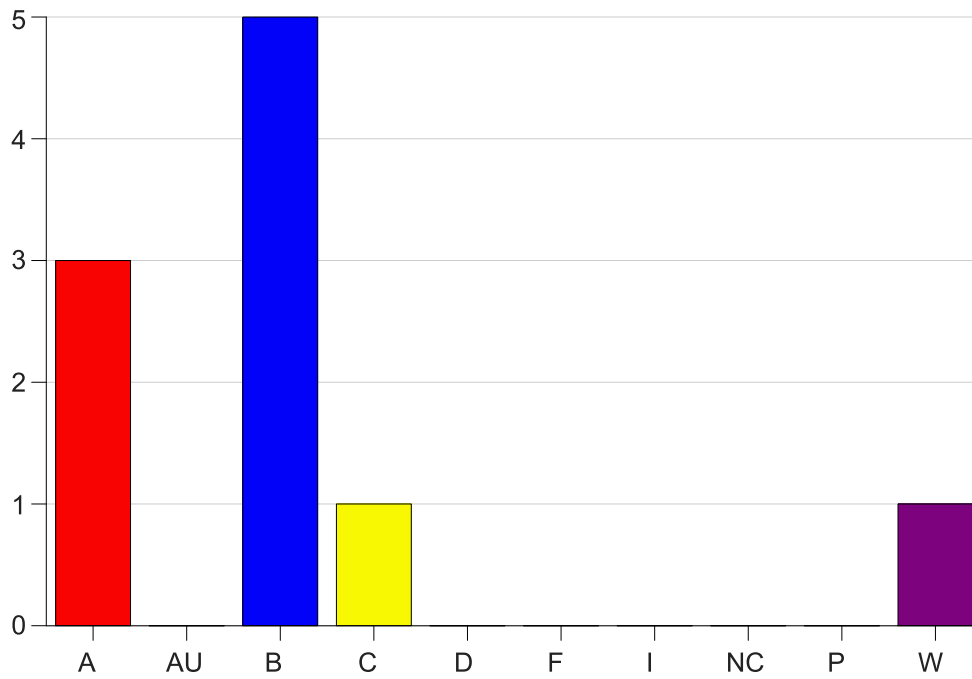

Louisiana State University Eunice

Grade Distribution by Course

2021 Summer Semester

Aug 13, 2021
2:56:47 PM

Course Work Course Number: ALLH1800

Course Work Count - All		A	AU	B	C	D	F	I	NC	P	W	Total
25	Asbury,D	3	0	5	1	0	0	0	0	0	1	10
Total		3	0	5	1	0	0	0	0	0	1	10