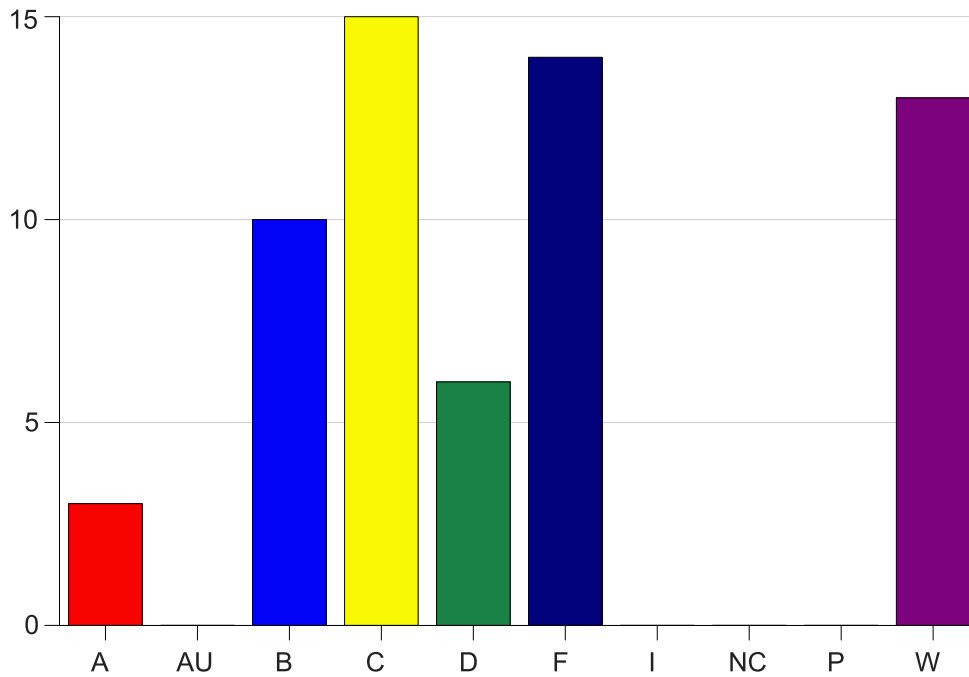

Louisiana State University Eunice

Grade Distribution by Course

2021 Summer Semester

Aug 13, 2021
2:56:47 PM

Course Work Course Number: MATH1015

Course Work Count - All		A	AU	B	C	D	F	I	NC	P	W	Total
30	Parrino,G	1	0	2	9	2	4	0	0	0	4	22
80	Christia,R	2	0	1	0	0	3	0	0	0	1	7
L1	Parrino,G	0	0	7	6	4	7	0	0	0	8	32
Total		3	0	10	15	6	14	0	0	0	13	61