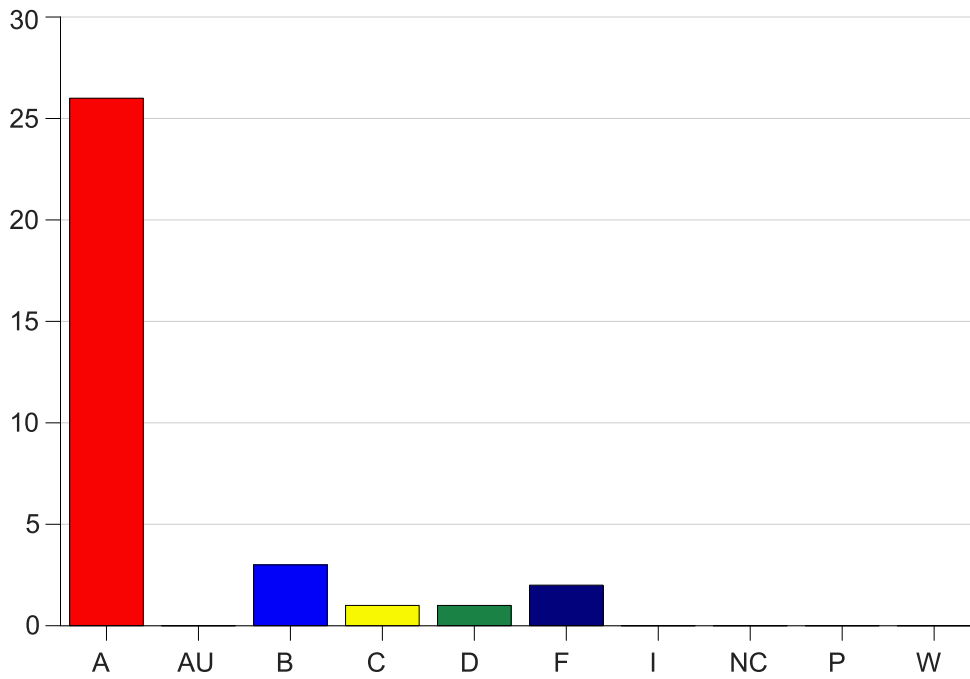

Louisiana State University Eunice

Grade Distribution by Course

2021 Summer Semester

Aug 13, 2021
2:56:47 PM

Course Work Course Number: SOCL2001

Course Work Count - All		A	AU	B	C	D	F	I	NC	P	W	Total
25	Robinson,J	26	0	3	1	1	2	0	0	0	0	33
Total		26	0	3	1	1	2	0	0	0	0	33