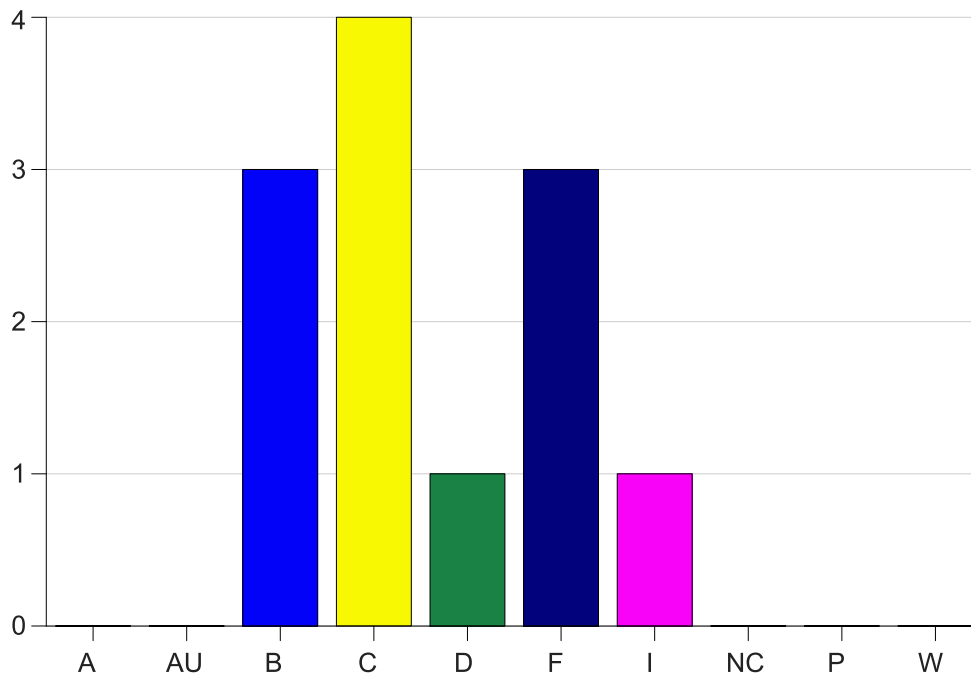

Louisiana State University Eunice

Grade Distribution by Course

2021 Summer Semester

Aug 13, 2021
2:56:47 PM

Course Work Course Number: MATH0021

Course Work Count - All		A	AU	B	C	D	F	I	NC	P	W	Total
25	ThibodeauJ	0	0	3	4	1	2	1	0	0	0	11
80	ThibodeauJ	0	0	0	0	0	1	0	0	0	0	1
Total		0	0	3	4	1	3	1	0	0	0	12