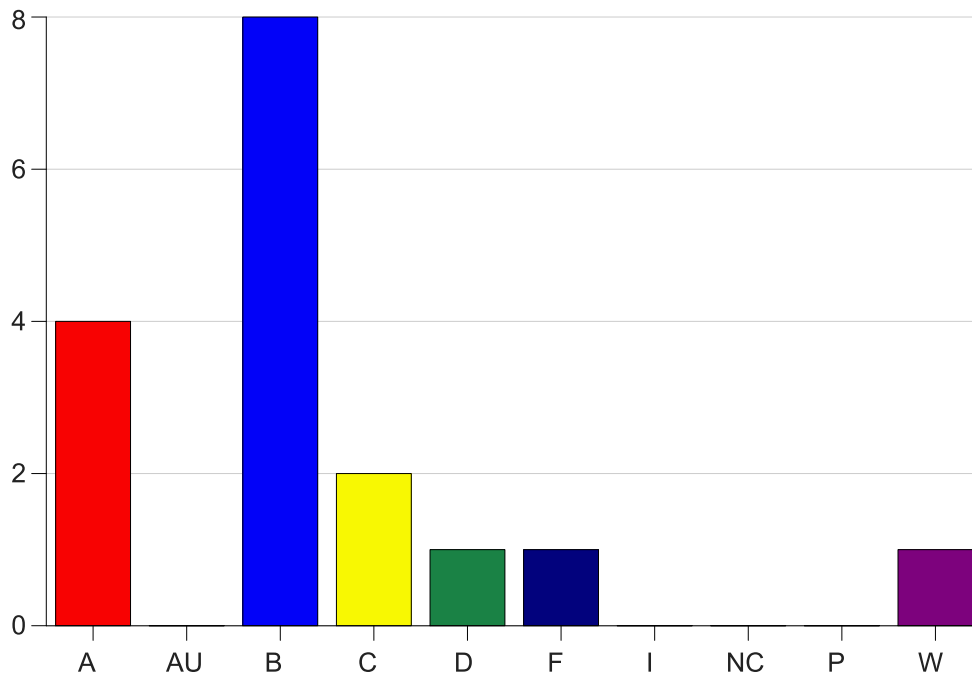

Louisiana State University Eunice

Grade Distribution by Course

2021 Summer Semester

Aug 13, 2021
2:56:47 PM

Course Work Course Number: BIOL2161

Course Work Count - All		A	AU	B	C	D	F	I	NC	P	W	Total
90	Beshera, K	4	0	8	2	1	1	0	0	0	1	17
Total		4	0	8	2	1	1	0	0	0	1	17