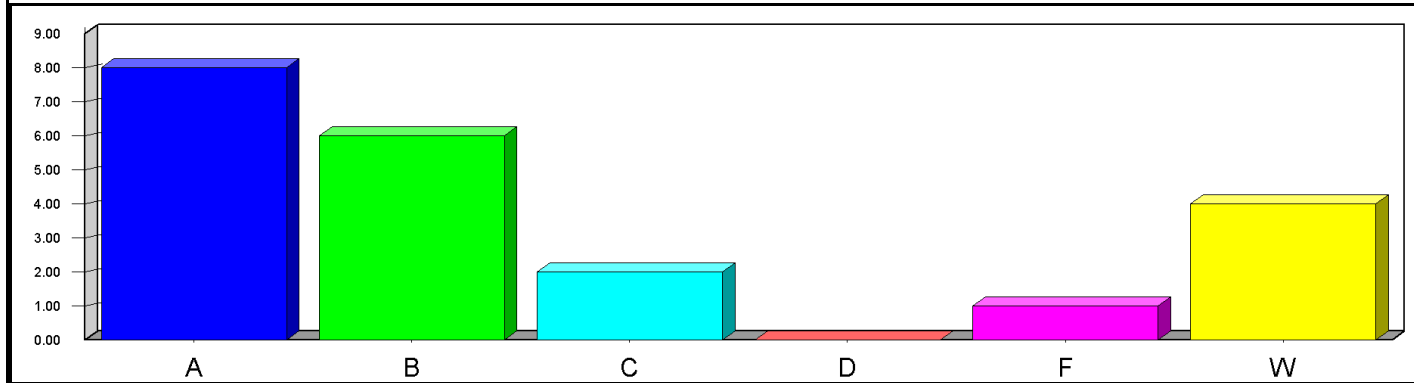

Louisiana State University at Eunice

Date: 8/7/2019

Time: 02:22PM

Grade Distribution by Instructor
Semester: SU Year: 2019

Course	Section	A	B	C	D	F	W	Total	NR	NR
Dunlap, Amanda Leigh										
MATH0015	25	4	4	2		1	3	14		
Course Totals:		4	4	2		1	3	14		
MATH1019	01	4	2				1	7		
Course Totals:		4	2				1	7		
Totals: Dunlap, Amanda Leigh		8	6	2		1	4	21