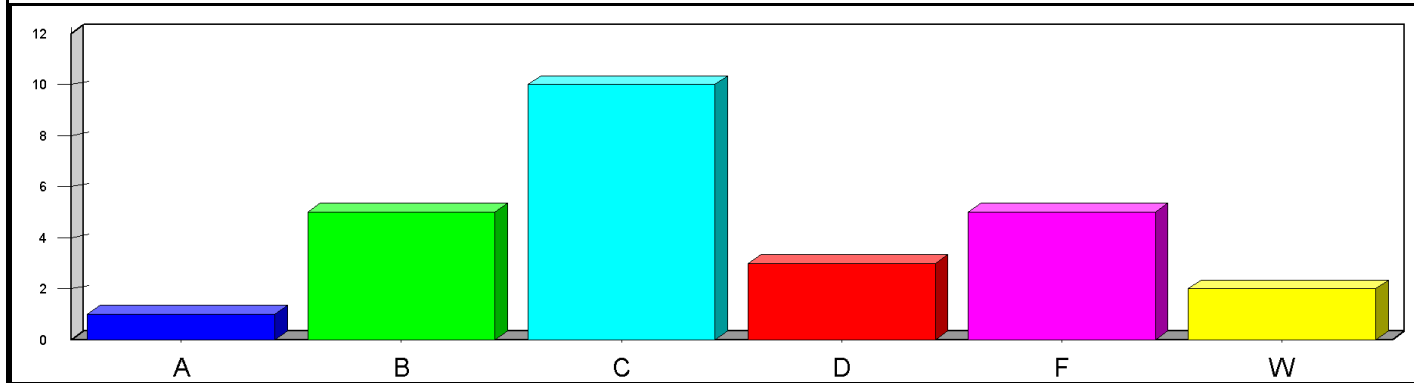

Louisiana State University at Eunice

Date: 8/7/2019

Time: 02:22PM

Grade Distribution by Instructor
Semester: SU Year: 2019

Course	Section	A	B	C	D	F	W	Total	NR	NR
Martel, Gloria P.										
MATH0021	25	1	3	5	2	4	1	16		
Course Totals:		1	3	5	2	4	1	16		
MATH1015	01		2	5	1	1	1	10		
Course Totals:			2	5	1	1	1	10		
Totals: Martel, Gloria P.		1	5	10	3	5	2	26