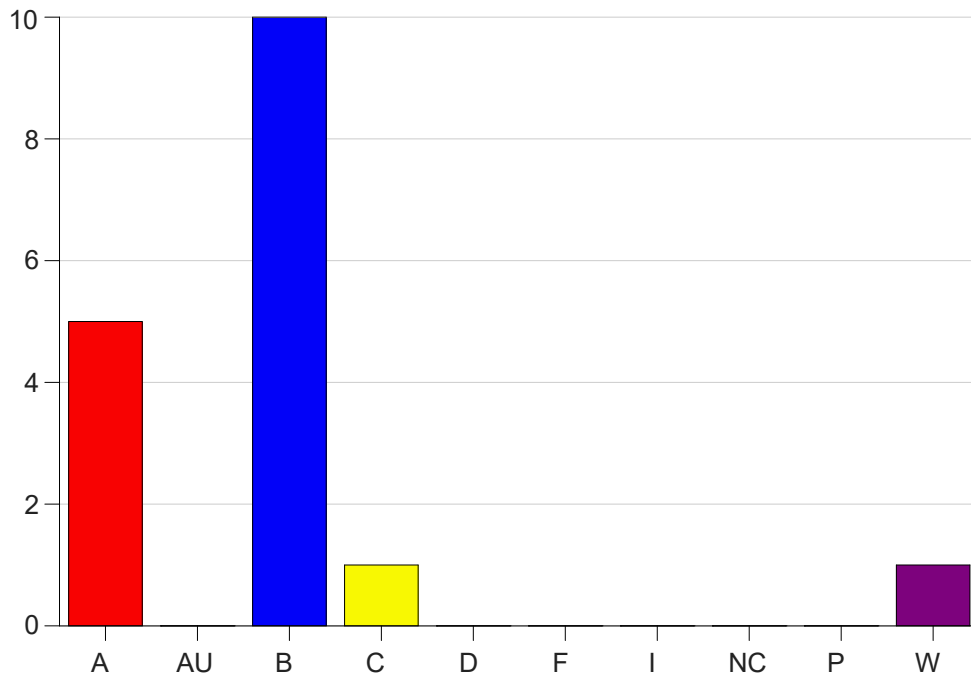

Louisiana State University Eunice

Grade Distribution by Course

2024 Spring Semester

Jun 13, 2024
9:46:20 AM

Course Work Course Number: MC 2000

Course Work Count - All		A	AU	B	C	D	F	I	NC	P	W	Total
C6	Brown, R	5	0	10	1	0	0	0	0	0	1	17
Total		5	0	10	1	0	0	0	0	0	1	17