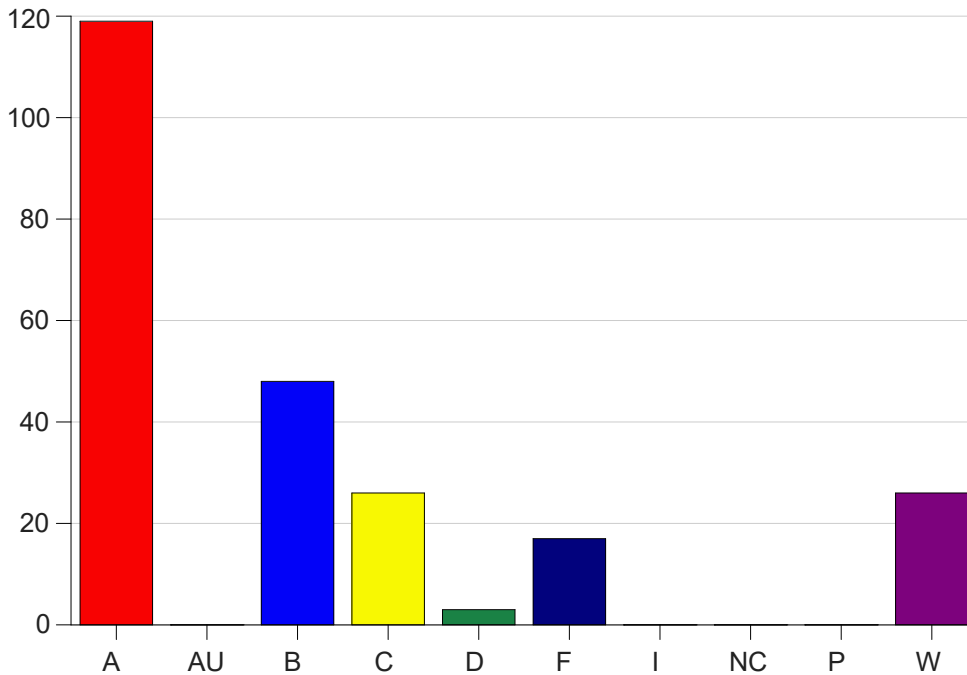

Louisiana State University Eunice

Grade Distribution by Course

2024 Spring Semester

Jun 13, 2024
9:46:20 AM

Course Work Course Number: PSYC2070

Course Work Count - All		A	AU	B	C	D	F	I	NC	P	W	Total
01	Narby,D	30	0	4	0	0	4	0	0	0	1	39
02	Ford, S	14	0	6	5	1	3	0	0	0	2	31
04	Ford, S	11	0	14	2	0	0	0	0	0	2	29
20	Gasior, S	13	0	6	5	1	0	0	0	0	6	31
21	Gasior, S	12	0	10	9	0	4	0	0	0	4	39
22	Gasior, S	8	0	5	4	1	4	0	0	0	11	33
C1	Narby,D	31	0	3	1	0	2	0	0	0	0	37
Total		119	0	48	26	3	17	0	0	0	26	239