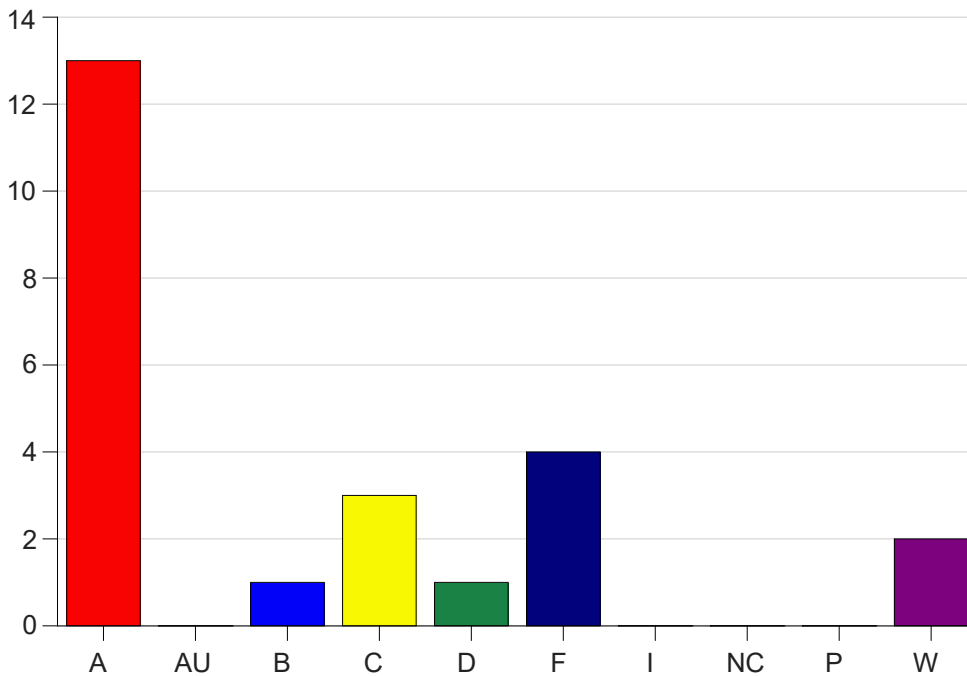

Louisiana State University Eunice

Grade Distribution by Course

2024 Spring Semester

Jun 13, 2024
9:46:20 AM

Course Work Course Number: CSC 2260

Course Work Count - All		A	AU	B	C	D	F	I	NC	P	W	Total
25	Seeder, L	13	0	1	3	1	4	0	0	0	2	24
Total		13	0	1	3	1	4	0	0	0	2	24