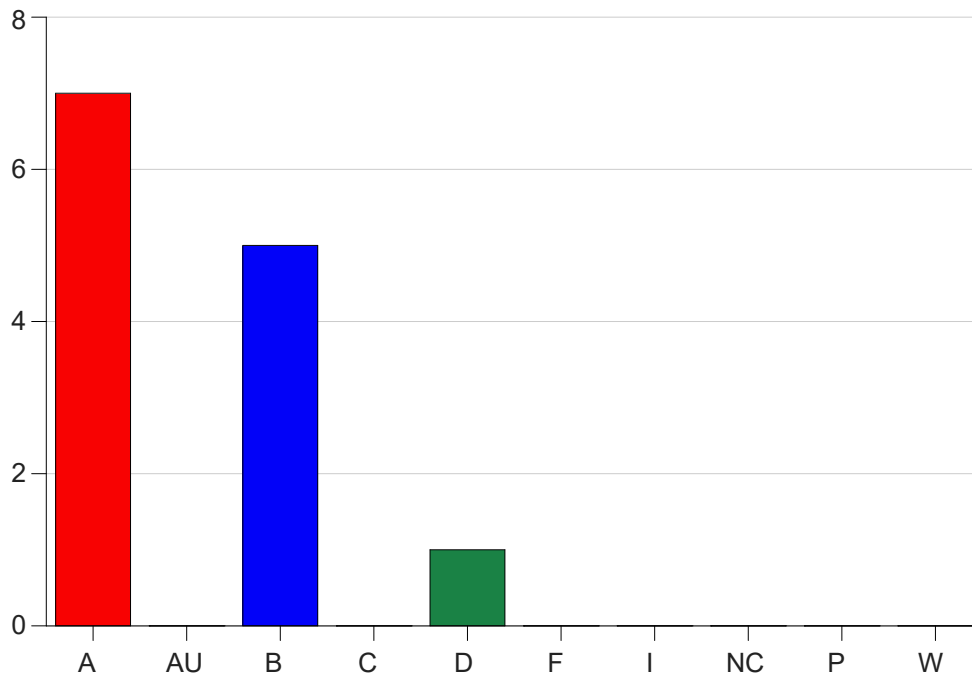

Louisiana State University Eunice

Grade Distribution by Course

2024 Spring Semester

Jun 13, 2024
9:46:20 AM

Course Work Course Number: EDCI2040

Course Work Count - All		A	AU	B	C	D	F	I	NC	P	W	Total
01	Gonzalez,L	7	0	5	0	1	0	0	0	0	0	13
Total		7	0	5	0	1	0	0	0	0	0	13