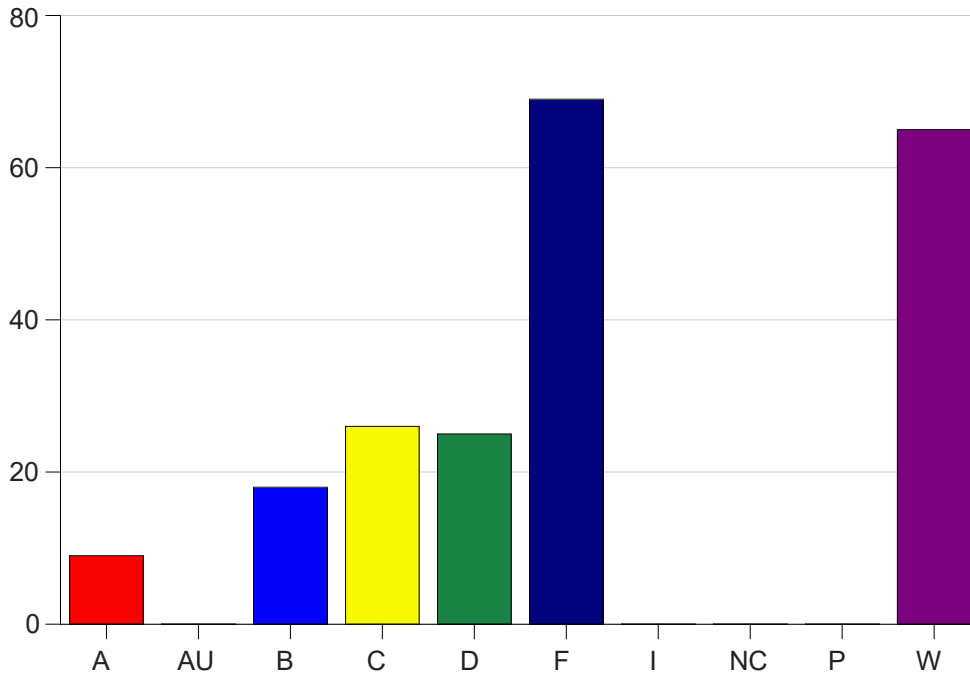

Louisiana State University Eunice

Grade Distribution by Course

2024 Spring Semester

Jun 13, 2024
9:46:20 AM

Course Work Course Number: MATH0016T

Course Work Count - All		A	AU	B	C	D	F	I	NC	P	W	Total
20	AndrepontT	2	0	1	1	4	12	0	0	0	6	26
21	Vidrine, J	1	0	1	3	4	14	0	0	0	4	27
S1	Fowler,P	2	0	2	1	3	9	0	0	0	10	27
TA	Vidrine, E	1	0	1	2	5	3	0	0	0	6	18
TB	Vidrine, J	0	0	2	1	1	2	0	0	0	4	10
TC	Vidrine, J	1	0	3	1	4	9	0	0	0	6	24
TD	Orgain,A	1	0	0	5	0	3	0	0	0	6	15
TE	Vidrine, J	1	0	0	2	2	6	0	0	0	7	18
TF	Vidrine, J	0	0	5	4	0	3	0	0	0	1	13
TG	Orgain,A	0	0	2	3	1	6	0	0	0	5	17
TH	Vidrine, J	0	0	1	3	1	2	0	0	0	10	17
Total		9	0	18	26	25	69	0	0	0	65	212