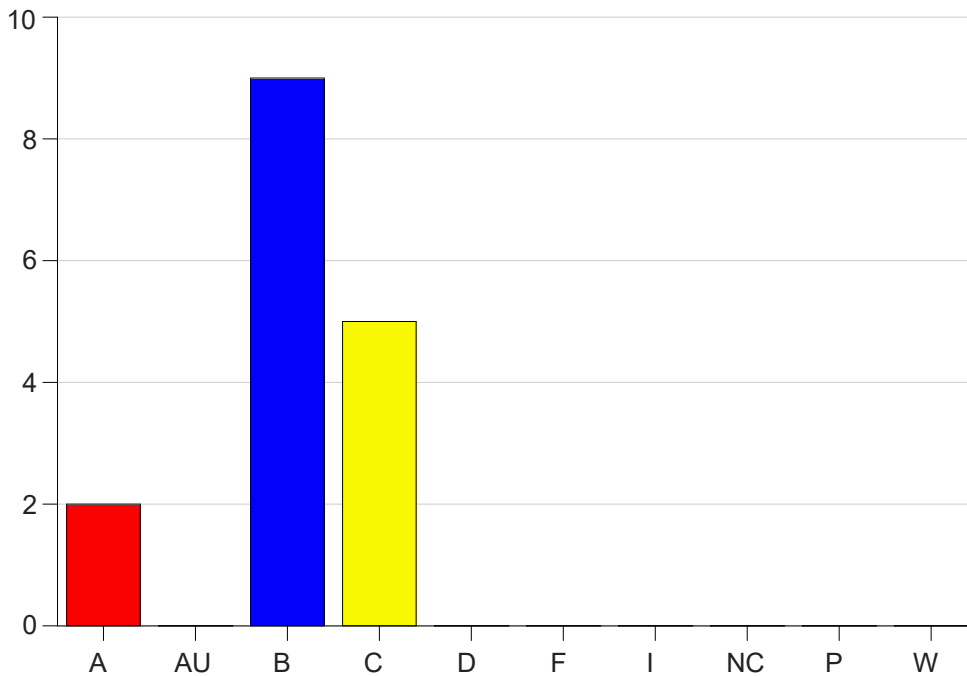

Louisiana State University Eunice

Grade Distribution by Course

2024 Spring Semester

Jun 13, 2024
9:46:20 AM

Course Work Course Number: SURT1100

Course Work Count - All		A	AU	B	C	D	F	I	NC	P	W	Total
01	Guillory,K	2	0	9	5	0	0	0	0	0	0	16
Total		2	0	9	5	0	0	0	0	0	0	16