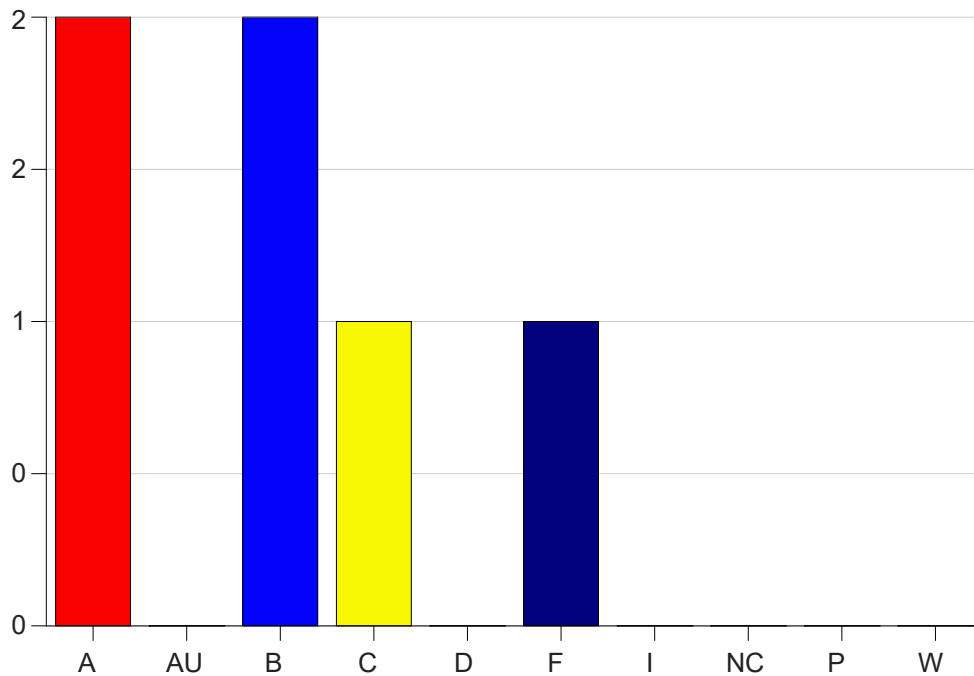

Louisiana State University Eunice

Grade Distribution by Course

2024 Spring Semester

Jun 13, 2024
9:46:20 AM

Course Work Course Number: CSC 2330

Course Work Count - All		A	AU	B	C	D	F	I	NC	P	W	Total
01	Seeder, L	2	0	2	1	0	1	0	0	0	0	6
Total		2	0	2	1	0	1	0	0	0	0	6