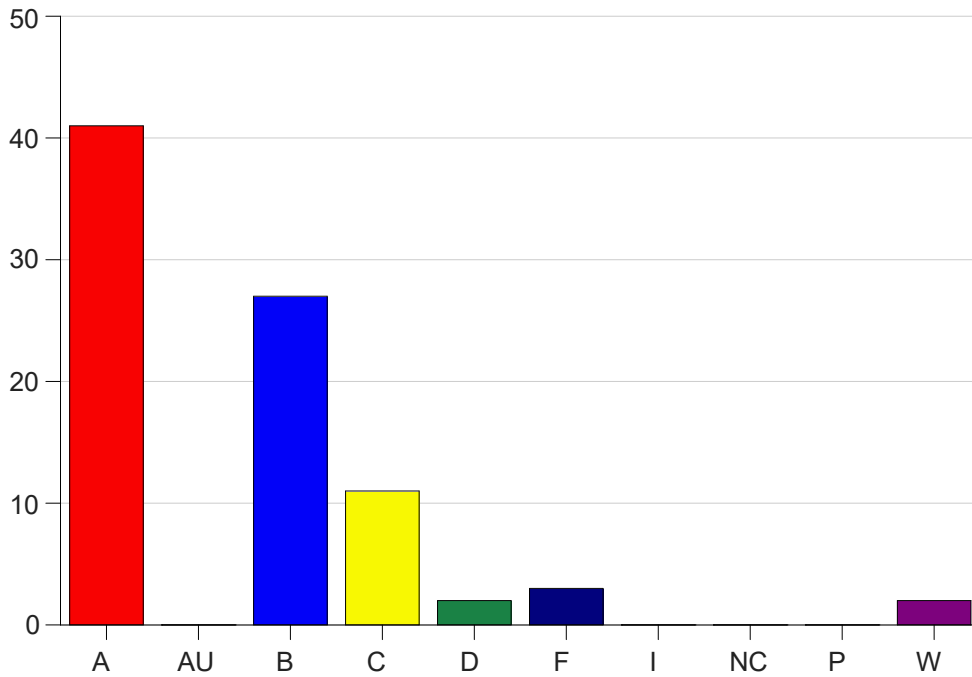

Louisiana State University Eunice

Grade Distribution by Course

2024 Spring Semester

Jun 13, 2024
9:46:20 AM

Course Work Course Number: HCM 2601

Course Work Count - All		A	AU	B	C	D	F	I	NC	P	W	Total
L1	Duet, B	15	0	9	5	1	0	0	0	0	0	30
L6	Duet, B	9	0	7	2	0	2	0	0	0	0	20
L7	Duet, B	5	0	0	1	0	0	0	0	0	2	8
S1	Sweet, K	12	0	11	3	1	1	0	0	0	0	28
Total		41	0	27	11	2	3	0	0	0	2	86