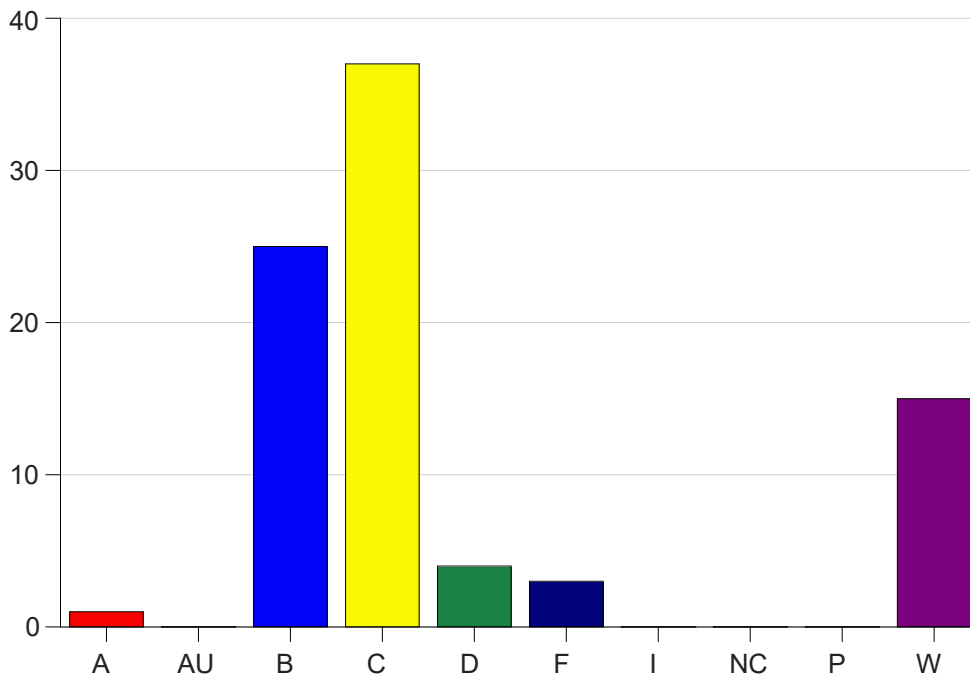

Louisiana State University Eunice

Grade Distribution by Course

2024 Spring Semester

Jun 13, 2024
9:46:20 AM

Course Work Course Number: BIOL1012

Course Work Count - All		A	AU	B	C	D	F	I	NC	P	W	Total
91	Al-Dujaili	0	0	6	14	0	1	0	0	0	3	24
92	Al-Dujaili	0	0	2	9	2	0	0	0	0	4	17
93	Al-Dujaili	1	0	7	9	2	1	0	0	0	5	25
95	Al-Dujaili	0	0	10	5	0	1	0	0	0	3	19
Total		1	0	25	37	4	3	0	0	0	15	85