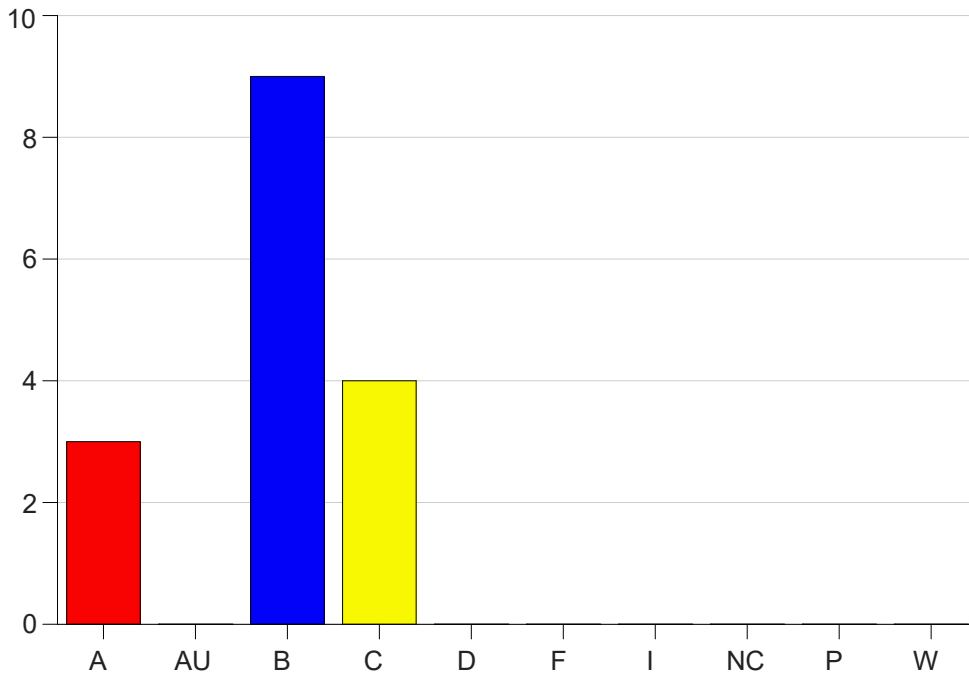

Louisiana State University Eunice

Grade Distribution by Course

2024 Spring Semester

Jun 13, 2024
9:46:20 AM

Course Work Course Number: SURT1102

Course Work Count - All		A	AU	B	C	D	F	I	NC	P	W	Total
90	Guillory,K	3	0	3	2	0	0	0	0	0	0	8
91	Guillory,K	0	0	6	2	0	0	0	0	0	0	8
Total		3	0	9	4	0	0	0	0	0	0	16