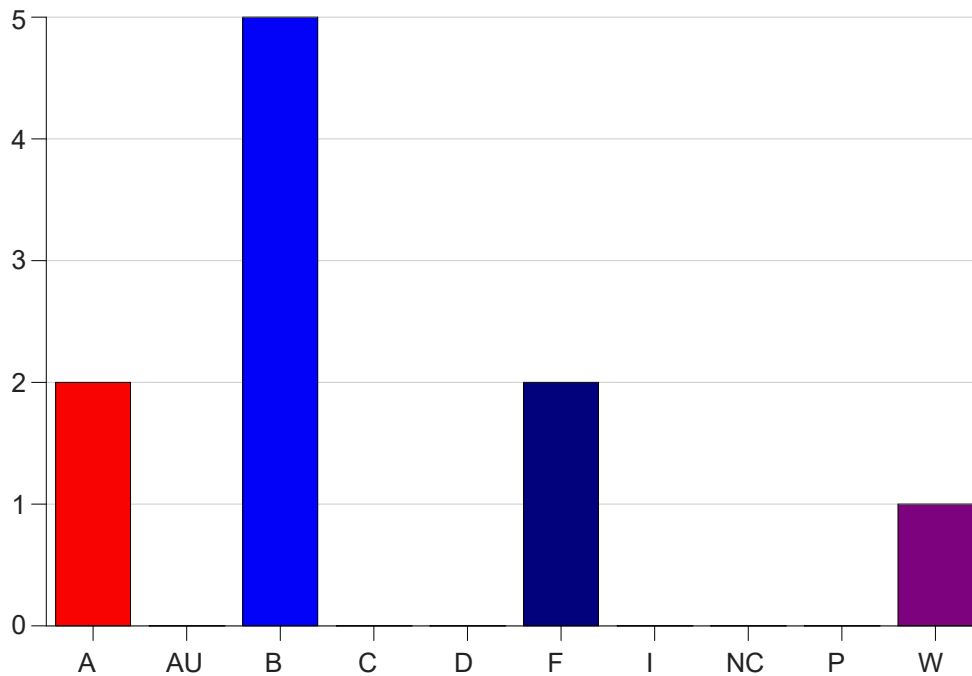

Louisiana State University Eunice

Grade Distribution by Course

2024 Spring Semester

Jun 13, 2024
9:46:20 AM

Course Work Course Number: THTR1020

Course Work Count - All		A	AU	B	C	D	F	I	NC	P	W	Total
C6	Alleman,M	2	0	5	0	0	2	0	0	0	1	10
Total		2	0	5	0	0	2	0	0	0	1	10