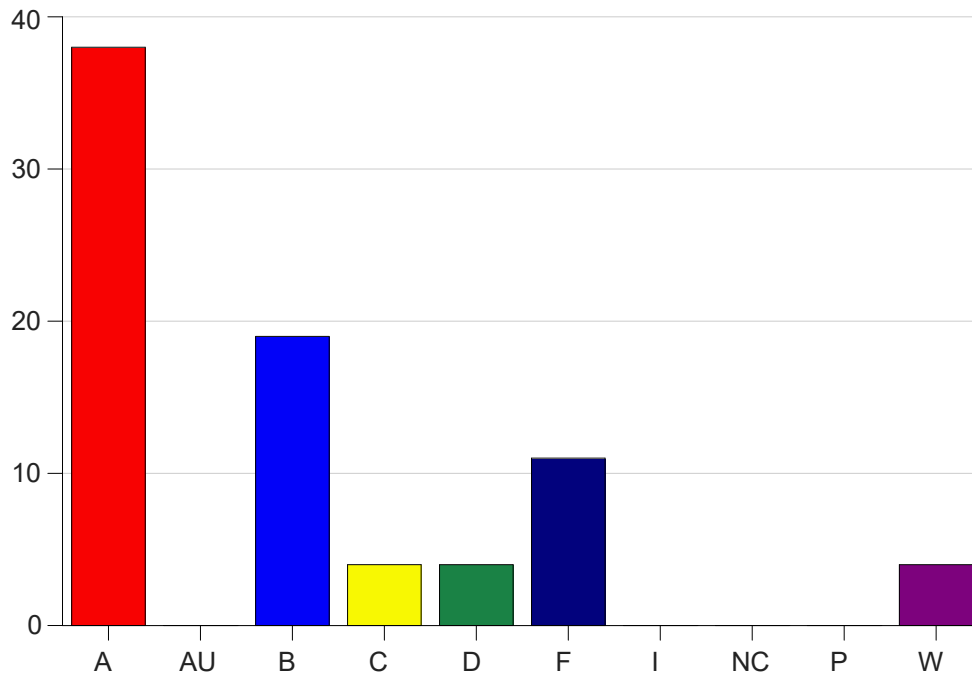

Louisiana State University Eunice

Grade Distribution by Course

2024 Spring Semester

Jun 13, 2024
9:46:20 AM

Course Work Course Number: ART 1440

Course Work Count - All		A	AU	B	C	D	F	I	NC	P	W	Total
01	Jones, S	10	0	4	1	1	3	0	0	0	0	19
21	Jones, S	13	0	10	2	2	3	0	0	0	3	33
L6	Jones, S	15	0	5	1	1	5	0	0	0	1	28
Total		38	0	19	4	4	11	0	0	0	4	80