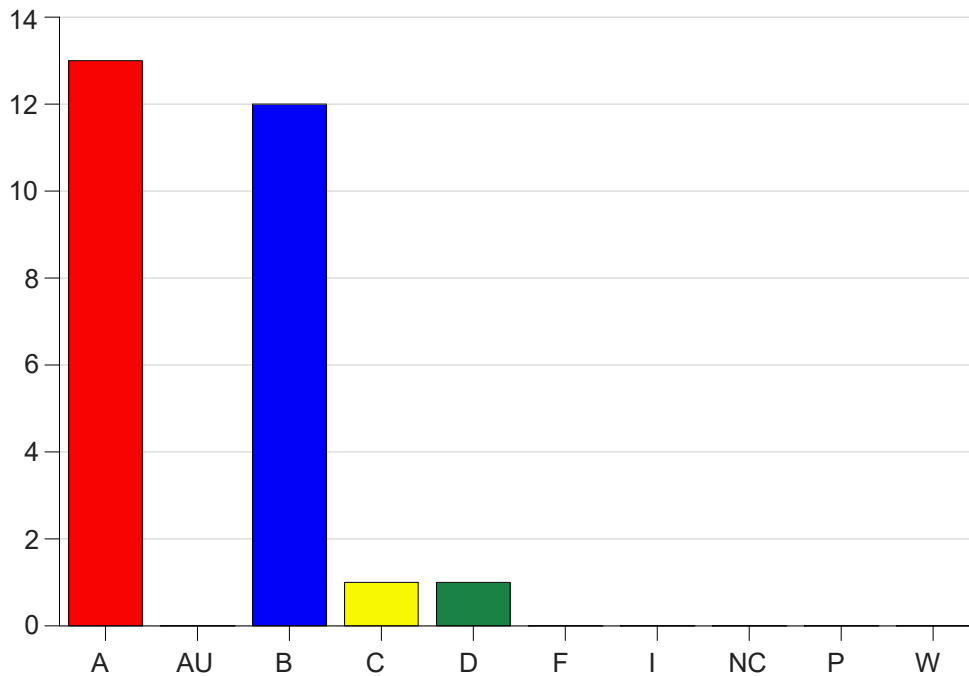

Louisiana State University Eunice

Grade Distribution by Course

2024 Spring Semester

Jun 13, 2024
9:46:20 AM

Course Work Course Number: NURS2532

Course Work Count - All		A	AU	B	C	D	F	I	NC	P	W	Total
70	LaFleur,L	13	0	12	1	1	0	0	0	0	0	27
Total		13	0	12	1	1	0	0	0	0	0	27