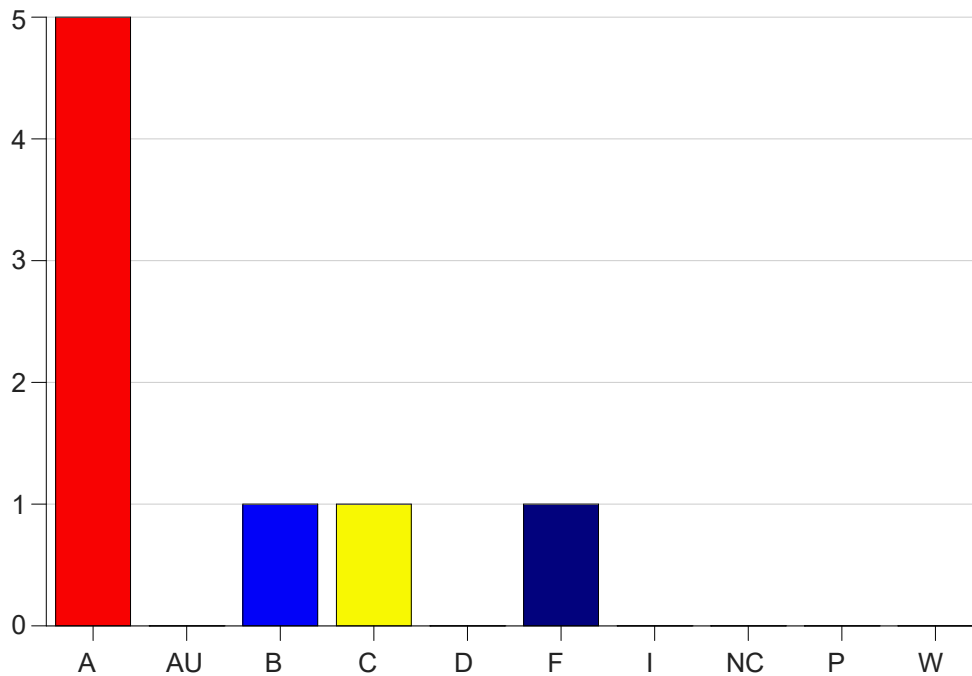

Louisiana State University Eunice

Grade Distribution by Course

2024 Spring Semester

Jun 13, 2024
9:46:20 AM

Course Work Course Number: AGRI1001

Course Work Count - All		A	AU	B	C	D	F	I	NC	P	W	Total
25	Martinez,R	5	0	1	1	0	1	0	0	0	0	8
Total		5	0	1	1	0	1	0	0	0	0	8