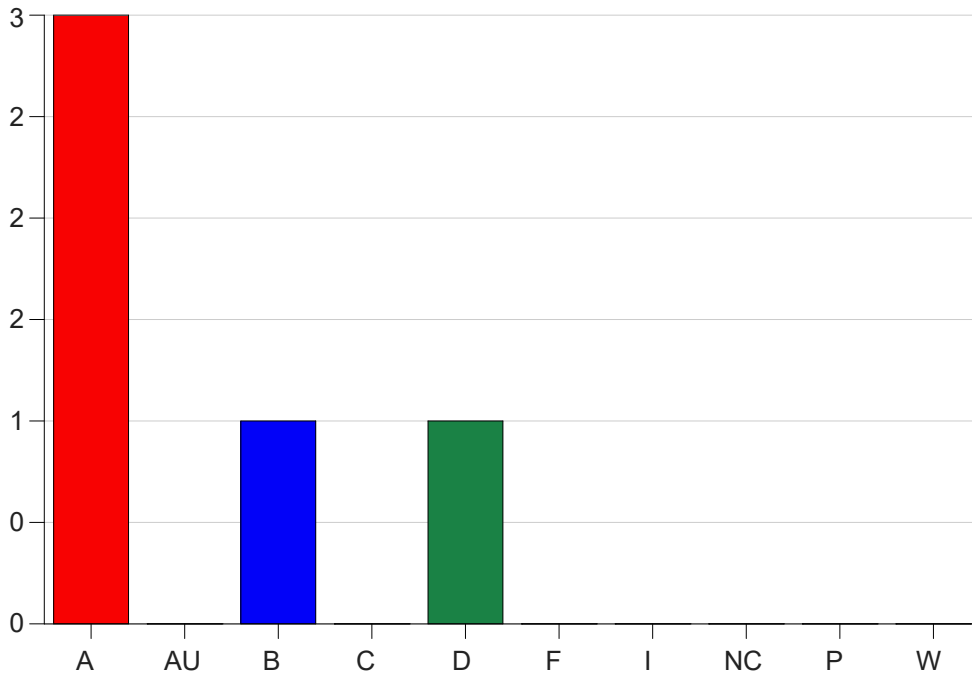

Louisiana State University Eunice

Grade Distribution by Course

2024 Spring Semester

Jun 13, 2024
9:46:20 AM

Course Work Course Number: EDCI2025

Course Work Count - All		A	AU	B	C	D	F	I	NC	P	W	Total
01	Gonzalez,L	3	0	1	0	1	0	0	0	0	0	5
Total		3	0	1	0	1	0	0	0	0	0	5