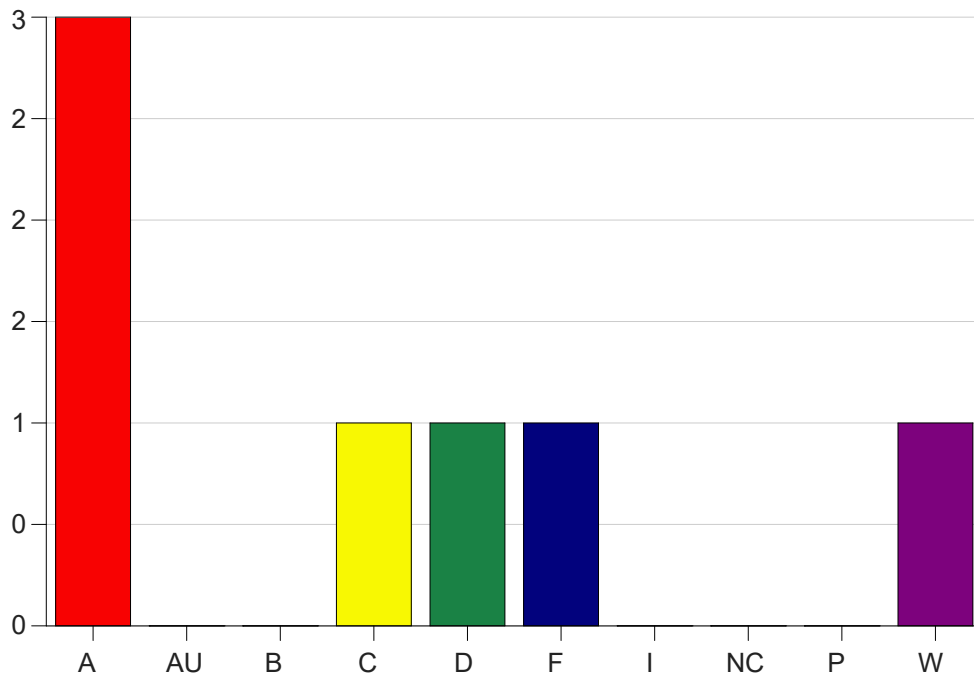

Louisiana State University Eunice

Grade Distribution by Course

2024 Spring Semester

Jun 13, 2024
9:46:20 AM

Course Work Course Number: FSCI1001

Course Work Count - All		A	AU	B	C	D	F	I	NC	P	W	Total
L1	Jones, D	3	0	0	1	1	1	0	0	0	1	7
Total		3	0	0	1	1	1	0	0	0	1	7