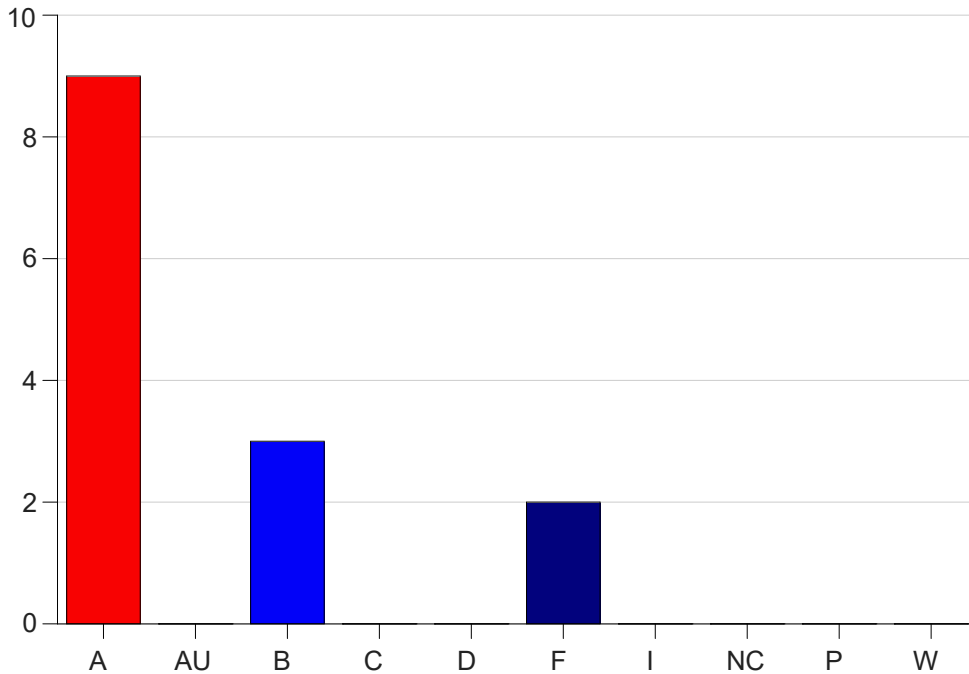

Louisiana State University Eunice

Grade Distribution by Course

2024 Spring Semester

Jun 13, 2024
9:46:20 AM

Course Work Course Number: CSC 2257

Course Work Count - All		A	AU	B	C	D	F	I	NC	P	W	Total
25	Seeder, L	9	0	3	0	0	2	0	0	0	0	14
Total		9	0	3	0	0	2	0	0	0	0	14