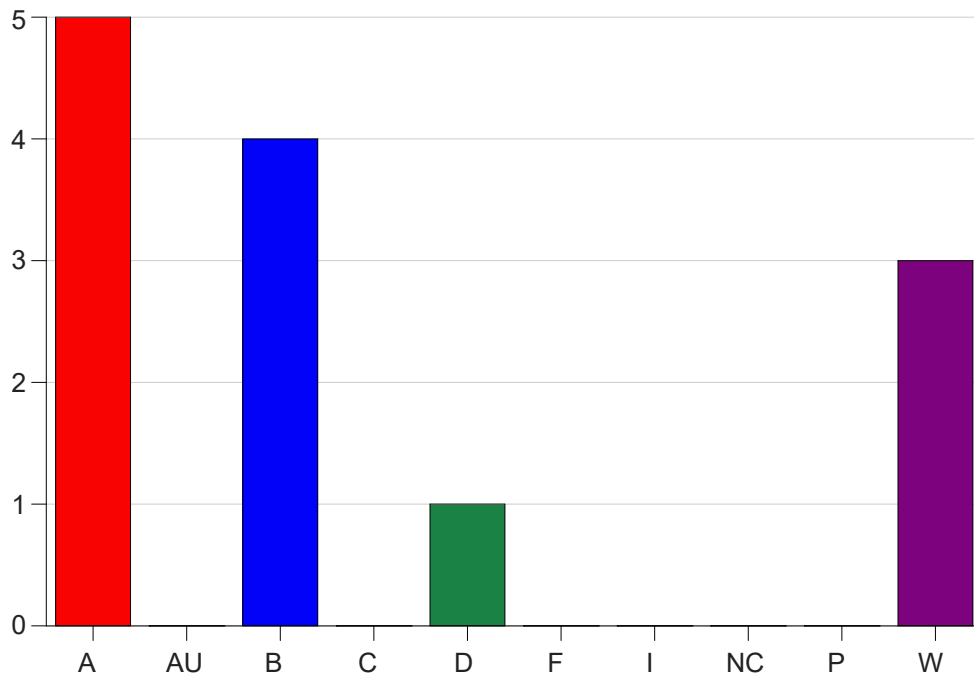

Louisiana State University Eunice

Grade Distribution by Course

2024 Spring Semester

Jun 13, 2024
9:46:20 AM

Course Work Course Number: ASTR1102

Course Work Count - All		A	AU	B	C	D	F	I	NC	P	W	Total
25	Sorci, G	5	0	4	0	1	0	0	0	0	3	13
Total		5	0	4	0	1	0	0	0	0	3	13