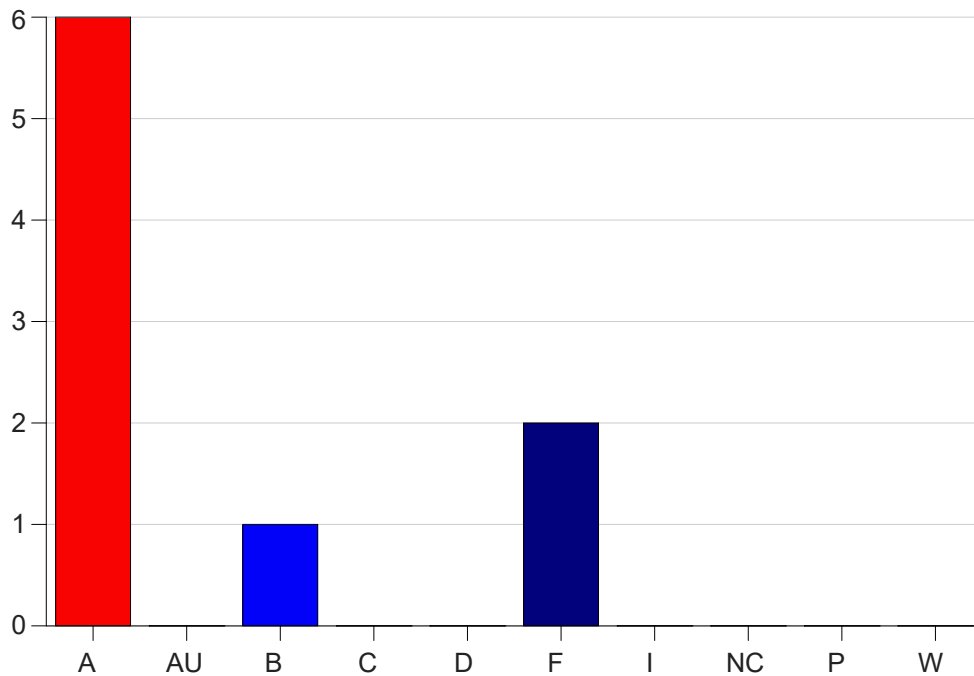

Louisiana State University Eunice

Grade Distribution by Course

2024 Spring Semester

Jun 13, 2024
9:46:20 AM

Course Work Course Number: CSC 2280

Course Work Count - All		A	AU	B	C	D	F	I	NC	P	W	Total
01	Seeder, L	6	0	1	0	0	2	0	0	0	0	9
Total		6	0	1	0	0	2	0	0	0	0	9