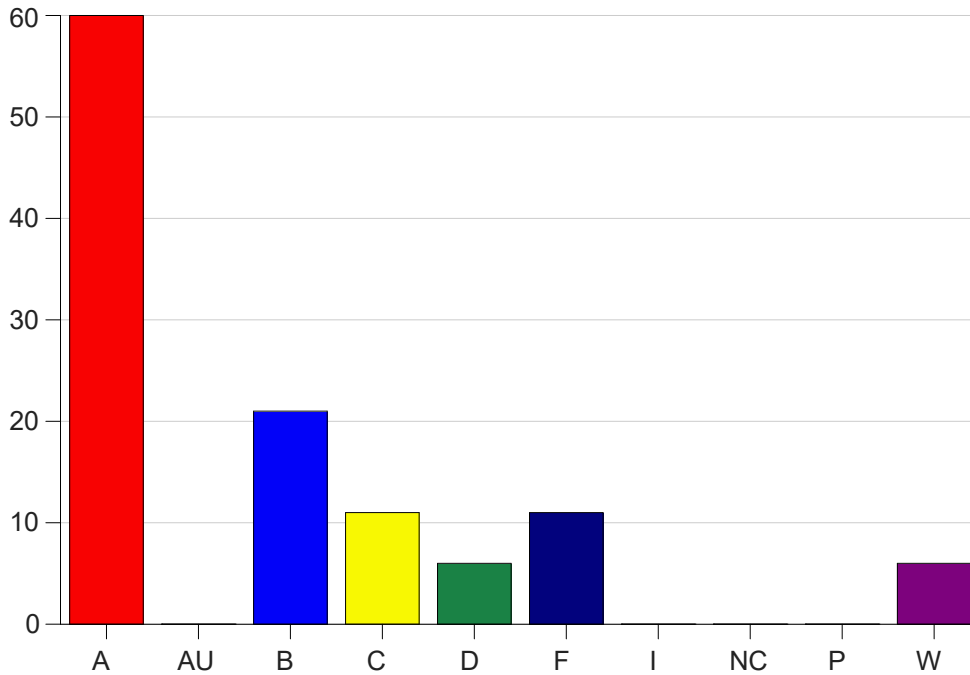

Louisiana State University Eunice

Grade Distribution by Course

2024 Spring Semester

Jun 13, 2024
9:46:20 AM

Course Work Course Number: HIST1001

Course Work Count - All		A	AU	B	C	D	F	I	NC	P	W	Total
01	Alleman,M	1	0	5	2	2	4	0	0	0	2	16
25	Sellers,W	26	0	3	0	2	4	0	0	0	1	36
C1	Dozier, T	11	0	11	5	2	3	0	0	0	1	33
D1	Huval, K	1	0	0	0	0	0	0	0	0	0	1
D2	Sellers,W	21	0	2	4	0	0	0	0	0	2	29
Total		60	0	21	11	6	11	0	0	0	6	115