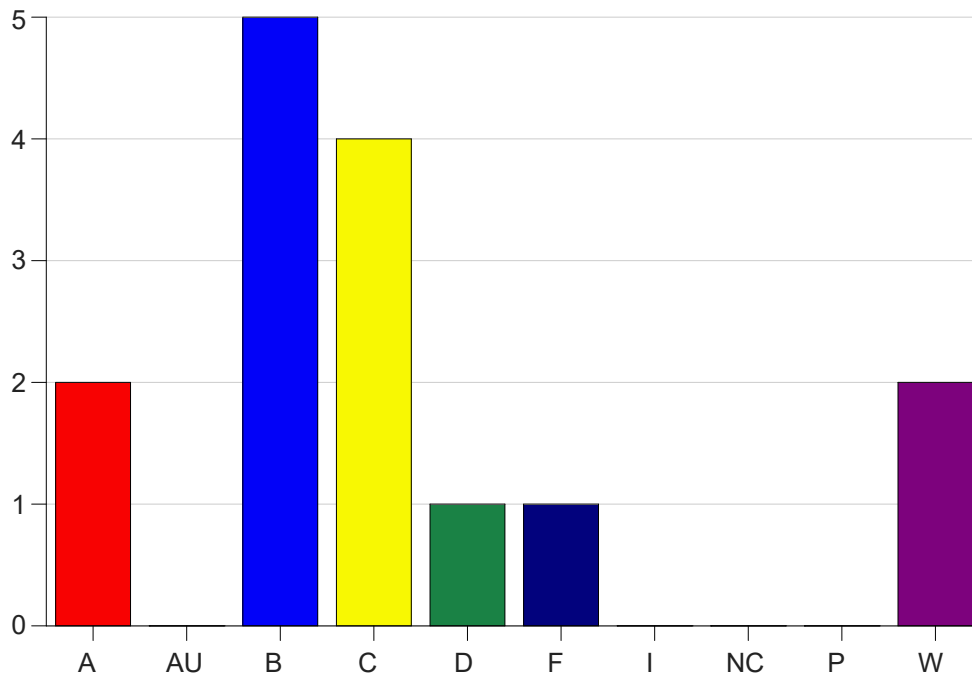

Louisiana State University Eunice

Grade Distribution by Course

2024 Spring Semester

Jun 13, 2024
9:46:20 AM

Course Work Course Number: BIOL1208

Course Work Count - All		A	AU	B	C	D	F	I	NC	P	W	Total
91	Marcel, A	2	0	5	4	1	1	0	0	0	2	15
Total		2	0	5	4	1	1	0	0	0	2	15