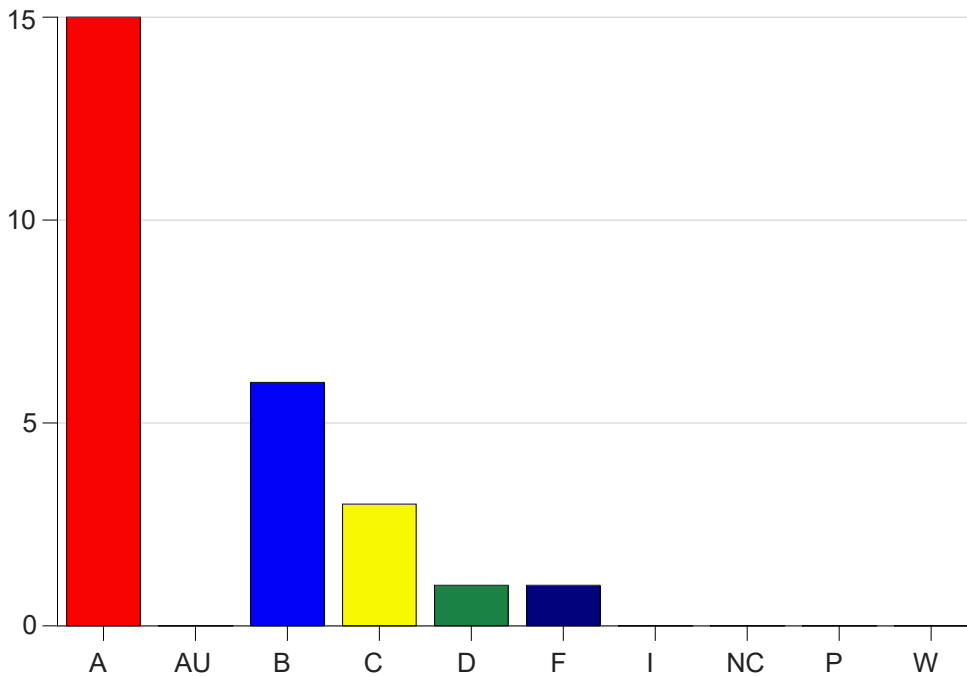

Louisiana State University Eunice

Grade Distribution by Course

2024 Spring Semester

Jun 13, 2024
9:46:20 AM

Course Work Course Number: EDCI2700

Course Work Count - All		A	AU	B	C	D	F	I	NC	P	W	Total
25	Gonzalez,L	15	0	6	3	1	1	0	0	0	0	26
Total		15	0	6	3	1	1	0	0	0	0	26