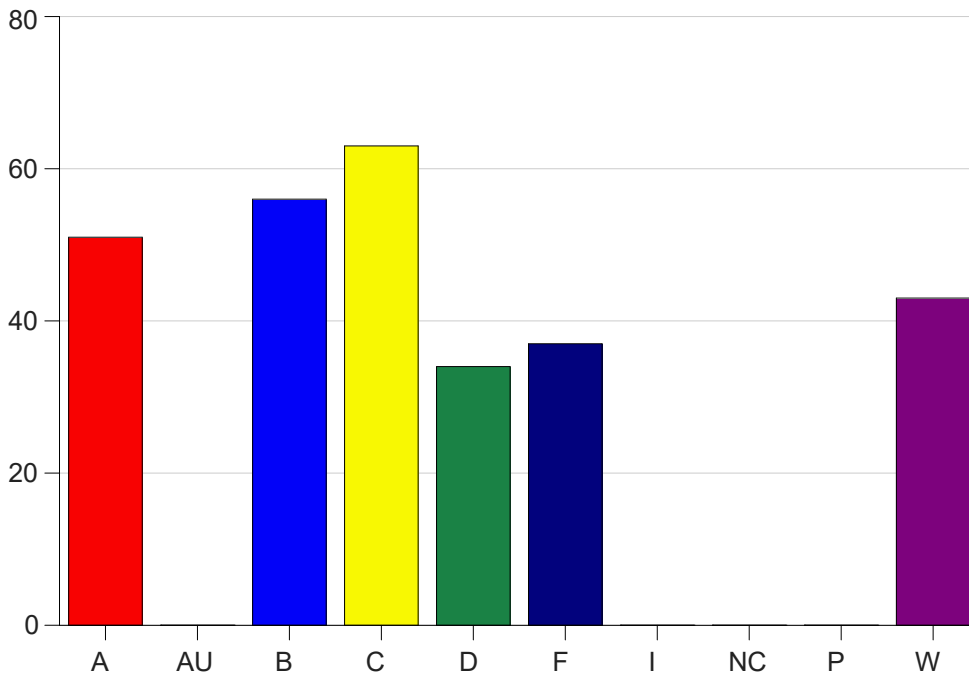

Louisiana State University Eunice

Grade Distribution by Course

2024 Spring Semester

Jun 13, 2024
9:46:20 AM

Course Work Course Number: BIOL1001

Course Work Count - All		A	AU	B	C	D	F	I	NC	P	W	Total
01	Cordes,J	19	0	9	12	0	3	0	0	0	9	52
03	Vidrine,M	4	0	7	13	5	7	0	0	0	8	44
04	Jariel,D	4	0	9	3	2	3	0	0	0	7	28
05	Vidrine,M	6	0	4	4	4	3	0	0	0	1	22
25	Dalfrey, K	1	0	3	15	8	3	0	0	0	4	34
26	Dalfrey, K	4	0	6	9	9	1	0	0	0	5	34
27	FontenotJe	5	0	5	5	4	13	0	0	0	3	35
L1	Barton, L	8	0	13	2	2	4	0	0	0	6	35
Total		51	0	56	63	34	37	0	0	0	43	284