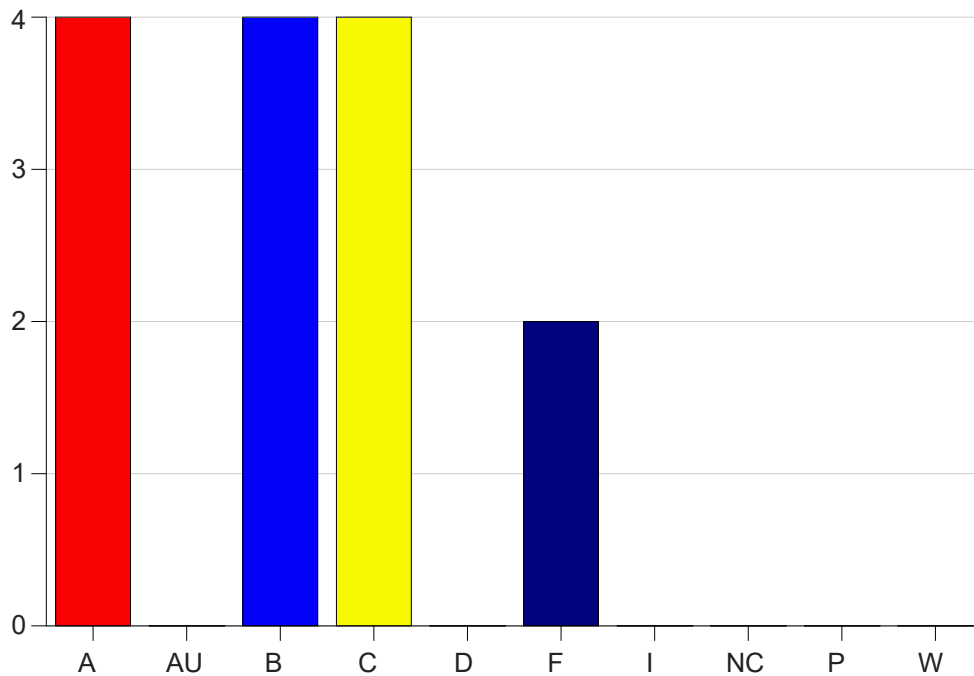

Louisiana State University Eunice

Grade Distribution by Course

2024 Spring Semester

Jun 13, 2024
9:46:20 AM

Course Work Course Number: CJ 2300

Course Work Count - All		A	AU	B	C	D	F	I	NC	P	W	Total
L6	Ryerson,D	4	0	4	4	0	2	0	0	0	0	14
Total		4	0	4	4	0	2	0	0	0	0	14