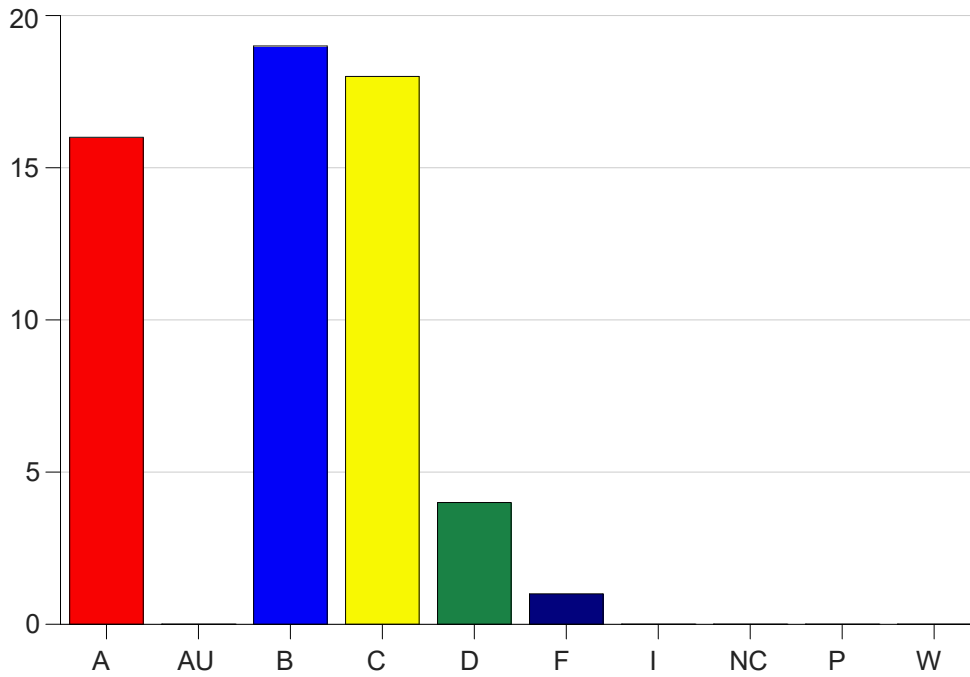

Louisiana State University Eunice

Grade Distribution by Course

2024 Spring Semester

Jun 13, 2024
9:46:20 AM

Course Work Course Number: ACCT2101

Course Work Count - All		A	AU	B	C	D	F	I	NC	P	W	Total
01	Monk,E	11	0	5	9	3	0	0	0	0	0	28
25	Monk,E	5	0	14	9	1	1	0	0	0	0	30
Total		16	0	19	18	4	1	0	0	0	0	58