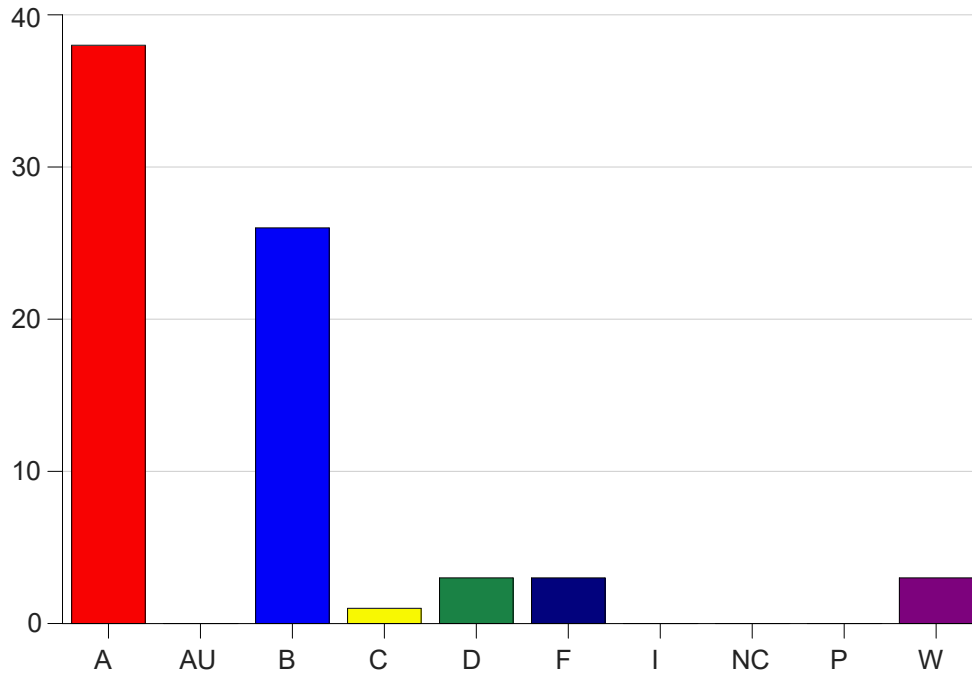

Louisiana State University Eunice

Grade Distribution by Course

2024 Spring Semester

Jun 13, 2024
9:46:20 AM

Course Work Course Number: RADT1000

Course Work Count - All		A	AU	B	C	D	F	I	NC	P	W	Total
25	Sonnier,A	13	0	10	1	1	1	0	0	0	2	28
26	Sonnier,A	16	0	9	0	1	0	0	0	0	1	27
27	Sonnier,A	9	0	7	0	1	2	0	0	0	0	19
Total		38	0	26	1	3	3	0	0	0	3	74