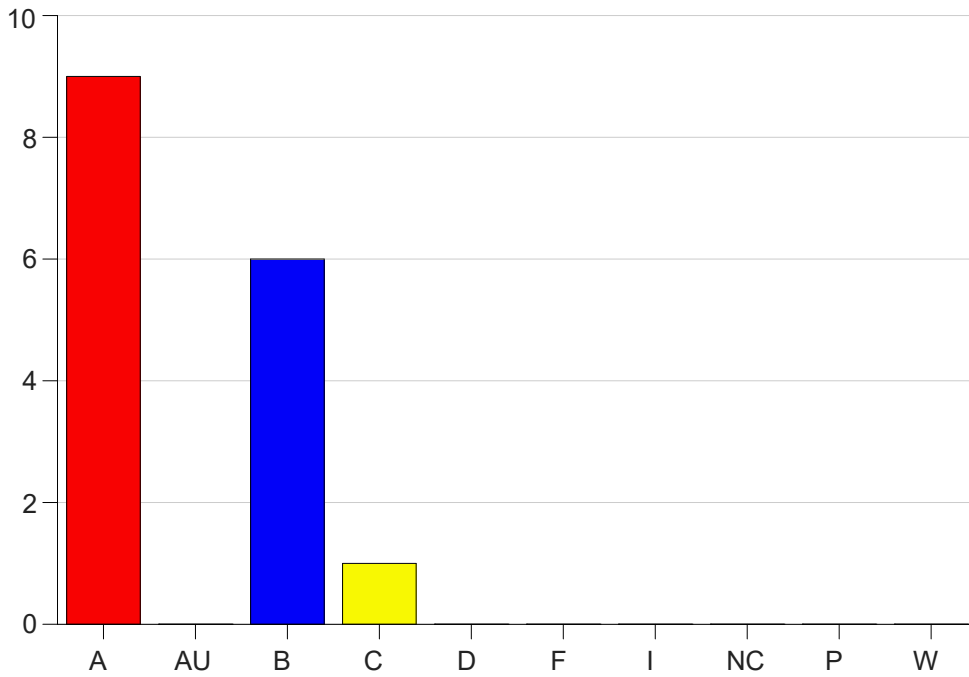

Louisiana State University Eunice

Grade Distribution by Course

2024 Spring Semester

Jun 13, 2024
9:46:20 AM

Course Work Course Number: SURT2103

Course Work Count - All		A	AU	B	C	D	F	I	NC	P	W	Total
90	Kopp, R	7	0	1	0	0	0	0	0	0	0	8
91	Touchet,S	2	0	5	1	0	0	0	0	0	0	8
Total		9	0	6	1	0	0	0	0	0	0	16