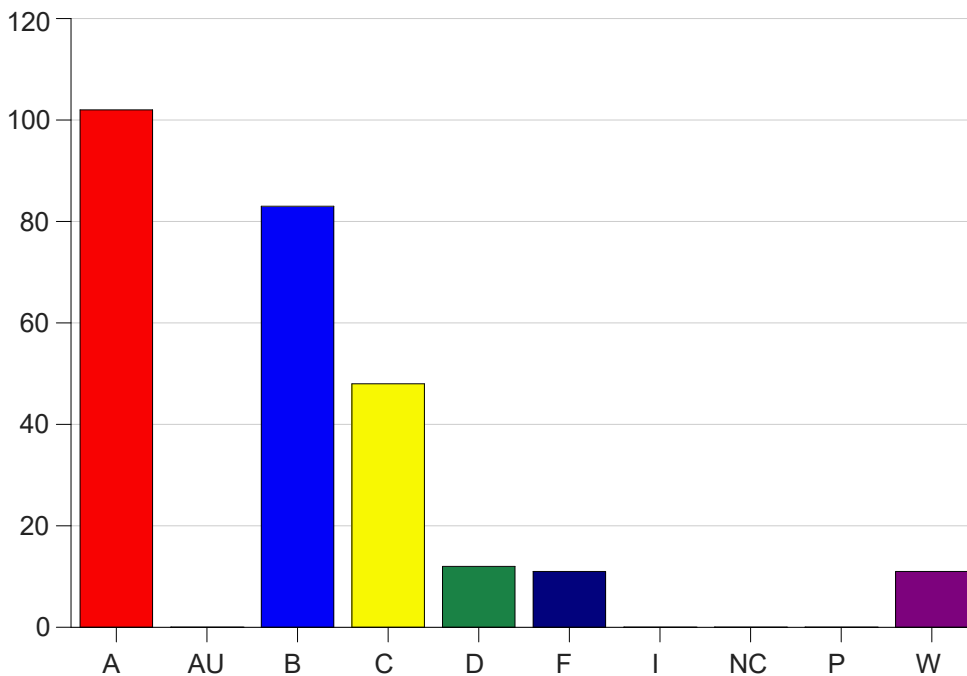

Louisiana State University Eunice

Grade Distribution by Course

2024 Spring Semester

Jun 13, 2024
9:46:20 AM

Course Work Course Number: MUS 1751

Course Work Count - All		A	AU	B	C	D	F	I	NC	P	W	Total
25	Jones,Clin	23	0	6	3	1	0	0	0	0	1	34
26	Jones,Clin	22	0	8	3	0	0	0	0	0	2	35
27	Jones,Clin	23	0	6	6	1	0	0	0	0	0	36
28	Locy,R	1	0	20	8	1	2	0	0	0	3	35
29	Jones,Clin	14	0	6	7	1	5	0	0	0	3	36
D2	Goodman, L	16	0	10	3	0	0	0	0	0	0	29
L1	Locy,R	1	0	10	12	5	1	0	0	0	1	30
L6	Locy,R	2	0	17	6	3	3	0	0	0	1	32
Total		102	0	83	48	12	11	0	0	0	11	267