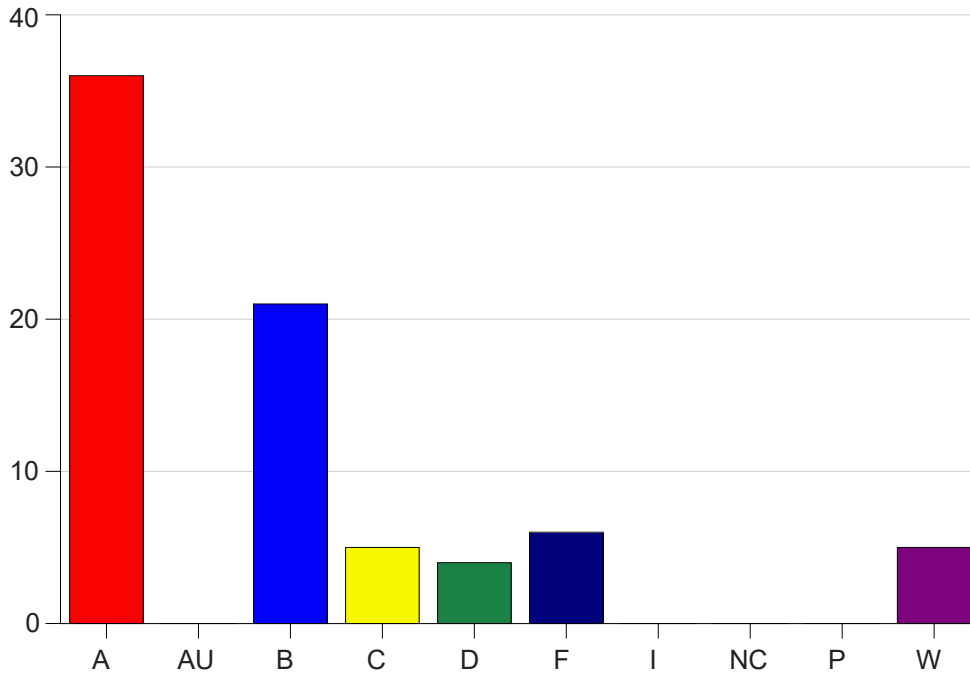

Louisiana State University Eunice

Grade Distribution by Course

2024 Spring Semester

Jun 13, 2024
9:46:20 AM

Course Work Course Number: BADM1001

Course Work Count - All		A	AU	B	C	D	F	I	NC	P	W	Total
01	May,N	14	0	3	1	0	1	0	0	0	0	19
25	Fontenot,K	10	0	6	3	2	2	0	0	0	3	26
26	Thibodeaux	12	0	12	1	2	3	0	0	0	2	32
Total		36	0	21	5	4	6	0	0	0	5	77