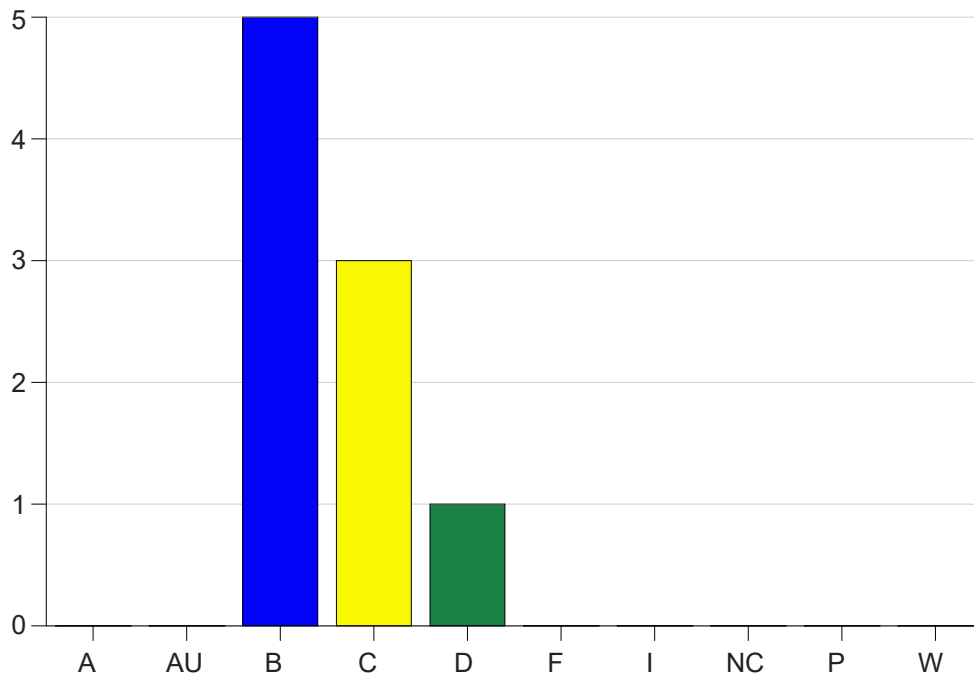

Louisiana State University Eunice

Grade Distribution by Course

2024 Spring Semester

Jun 13, 2024
9:46:20 AM

Course Work Course Number: NURS2550

Course Work Count - All		A	AU	B	C	D	F	I	NC	P	W	Total
01	LaFleur,L	0	0	5	3	1	0	0	0	0	0	9
Total		0	0	5	3	1	0	0	0	0	0	9