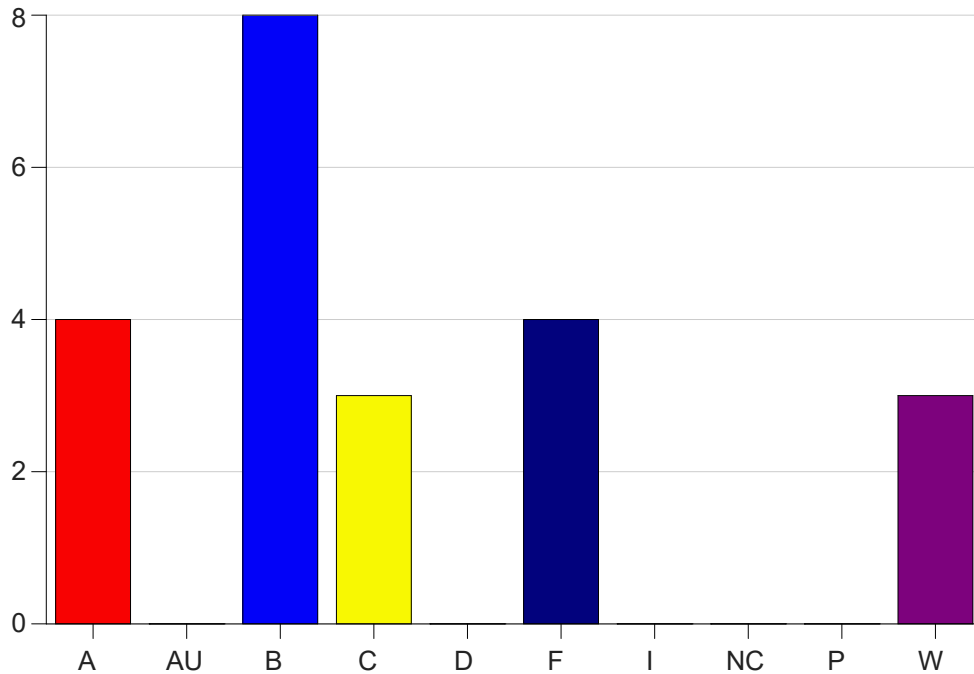

Louisiana State University Eunice

Grade Distribution by Course

2024 Spring Semester

Jun 13, 2024
9:46:20 AM

Course Work Course Number: CSC 2210

Course Work Count - All		A	AU	B	C	D	F	I	NC	P	W	Total
25	Burkes, C	4	0	8	3	0	4	0	0	0	3	22
Total		4	0	8	3	0	4	0	0	0	3	22