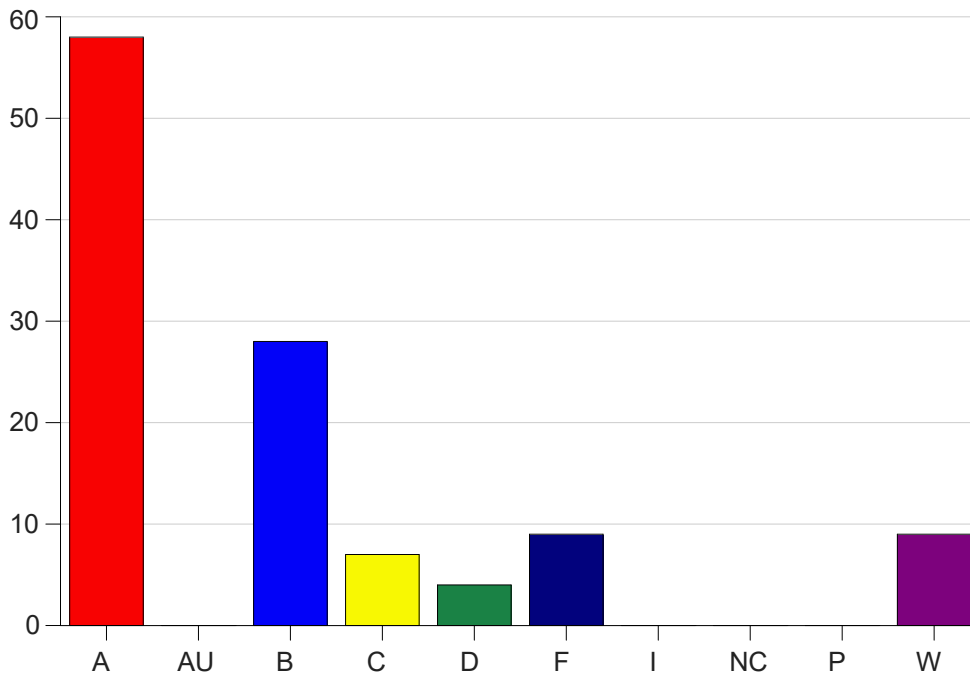

Louisiana State University Eunice

Grade Distribution by Course

2024 Spring Semester

Jun 13, 2024
9:46:20 AM

Course Work Course Number: PHYS1001

Course Work Count - All		A	AU	B	C	D	F	I	NC	P	W	Total
01	Ogacho, A	22	0	16	2	1	4	0	0	0	2	47
25	Ogacho, A	23	0	7	2	1	1	0	0	0	1	35
26	Ogacho, A	13	0	5	3	2	4	0	0	0	6	33
Total		58	0	28	7	4	9	0	0	0	9	115