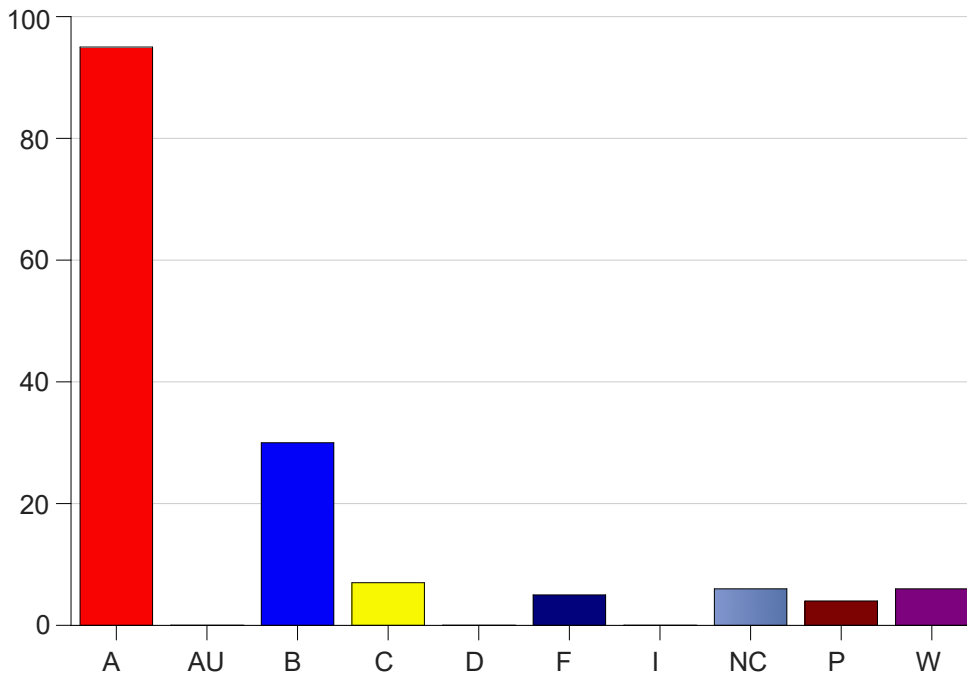

Louisiana State University Eunice

Grade Distribution by Course

2020 Spring Semester

Nov 6, 2020
11:38:43 PM

Course Work Course Number: ALLH1013

Course Work Count - All		A	AU	B	C	D	F	I	NC	P	W	Total
01	Leeson, R	4	0	2	1	0	0	0	1	1	1	10
25	Warner,K	21	0	4	0	0	1	0	1	0	1	28
26	Sonnier,A	17	0	4	1	0	2	0	1	0	3	28
27	Sonnier,A	17	0	8	2	0	0	0	1	0	1	29
28	Myers, W	16	0	8	3	0	0	0	1	1	0	29
29	Warner,K	20	0	4	0	0	2	0	1	2	0	29
Total		95	0	30	7	0	5	0	6	4	6	153