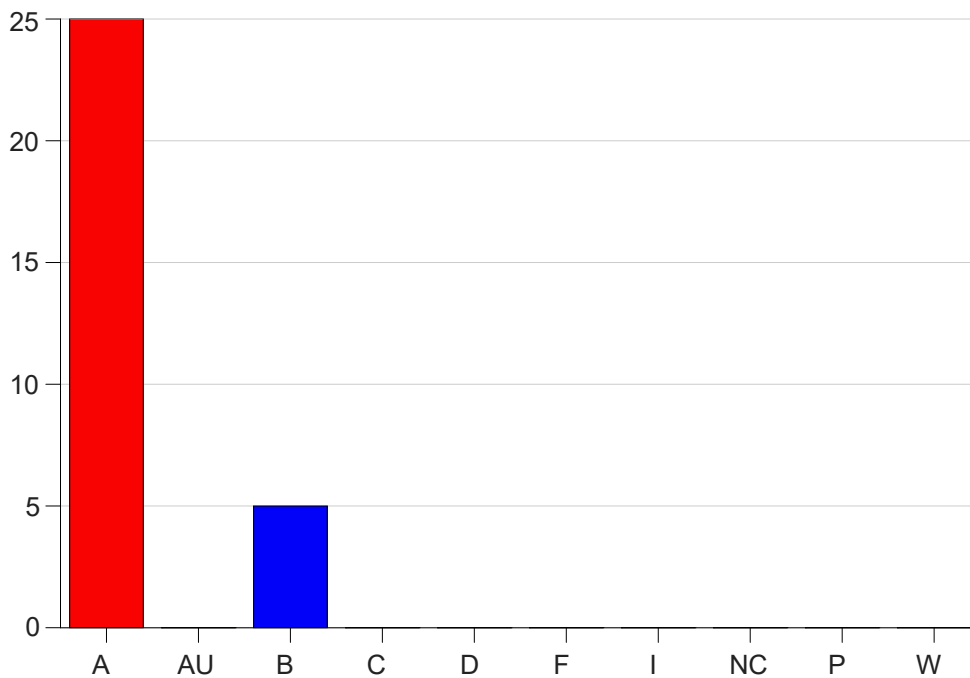

Louisiana State University Eunice

Grade Distribution by Course

2020 Spring Semester

Nov 6, 2020
11:38:43 PM

Course Work Course Number: ENGL2022

Course Work Count - All		A	AU	B	C	D	F	I	NC	P	W	Total
01	Cavell,M	25	0	5	0	0	0	0	0	0	0	30
Total		25	0	5	0	0	0	0	0	0	0	30