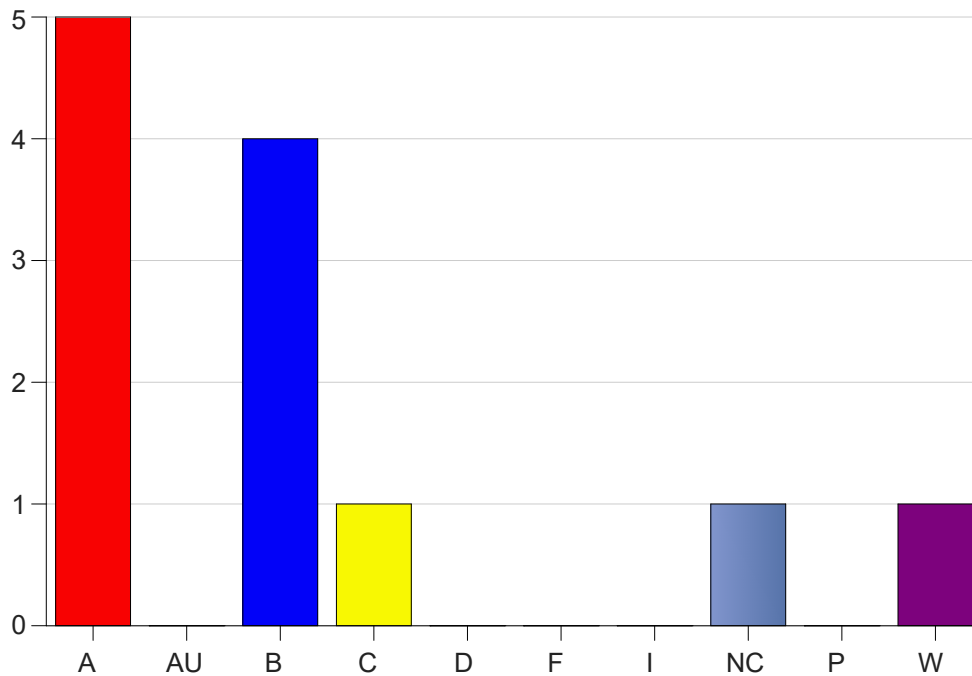

Louisiana State University Eunice

Grade Distribution by Course

2020 Spring Semester

Nov 6, 2020
11:38:43 PM

Course Work Course Number: **BADM2050**

Course Work Count - All		A	AU	B	C	D	F	I	NC	P	W	Total
25	Hedge, R.	5	0	4	1	0	0	0	1	0	1	12
Total		5	0	4	1	0	0	0	1	0	1	12