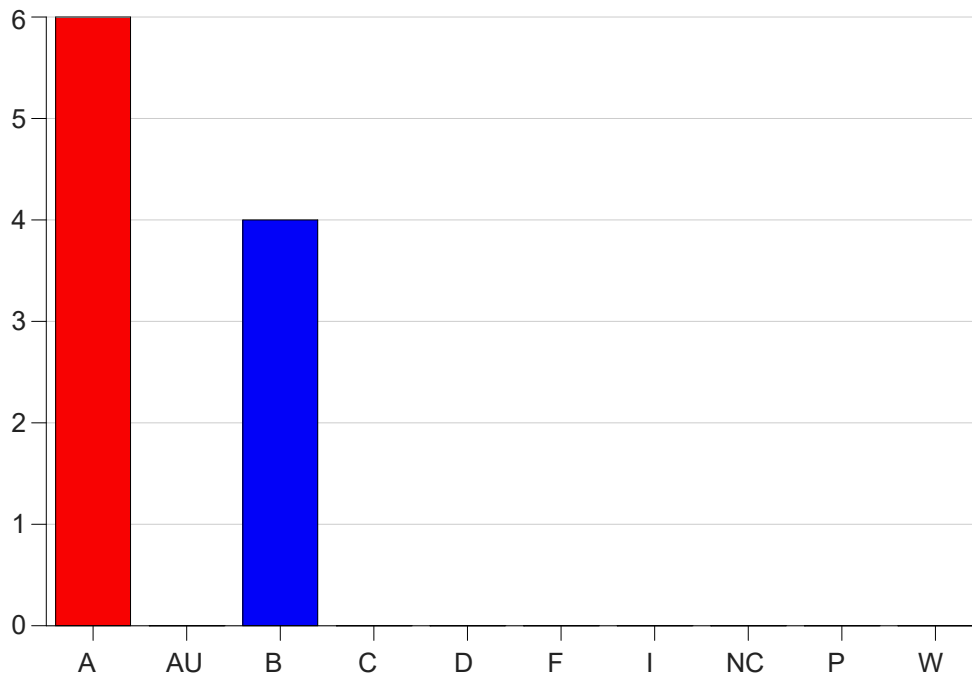

Louisiana State University Eunice

Grade Distribution by Course

2020 Spring Semester

Nov 6, 2020
11:38:43 PM

Course Work Course Number: ALLH1200

Course Work Count - All		A	AU	B	C	D	F	I	NC	P	W	Total
25	Massy,J	6	0	4	0	0	0	0	0	0	0	10
Total		6	0	4	0	0	0	0	0	0	0	10