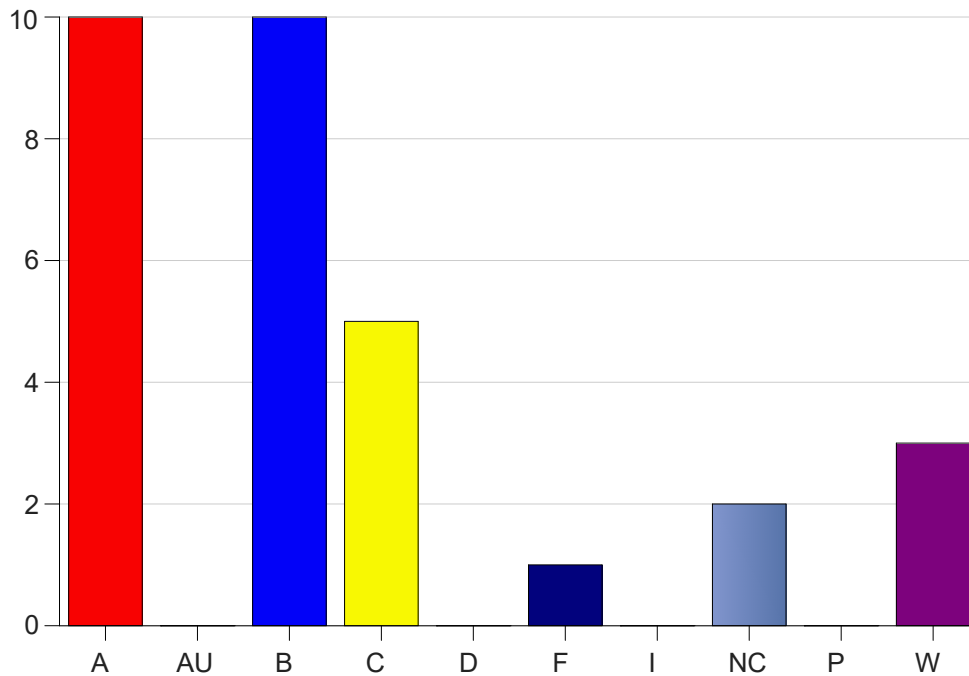

Louisiana State University Eunice

Grade Distribution by Course

2020 Spring Semester

Nov 6, 2020
11:38:43 PM

Course Work Course Number: ENGL2072

Course Work Count - All		A	AU	B	C	D	F	I	NC	P	W	Total
C6	Fontenot,B	10	0	10	5	0	1	0	2	0	3	31
Total		10	0	10	5	0	1	0	2	0	3	31