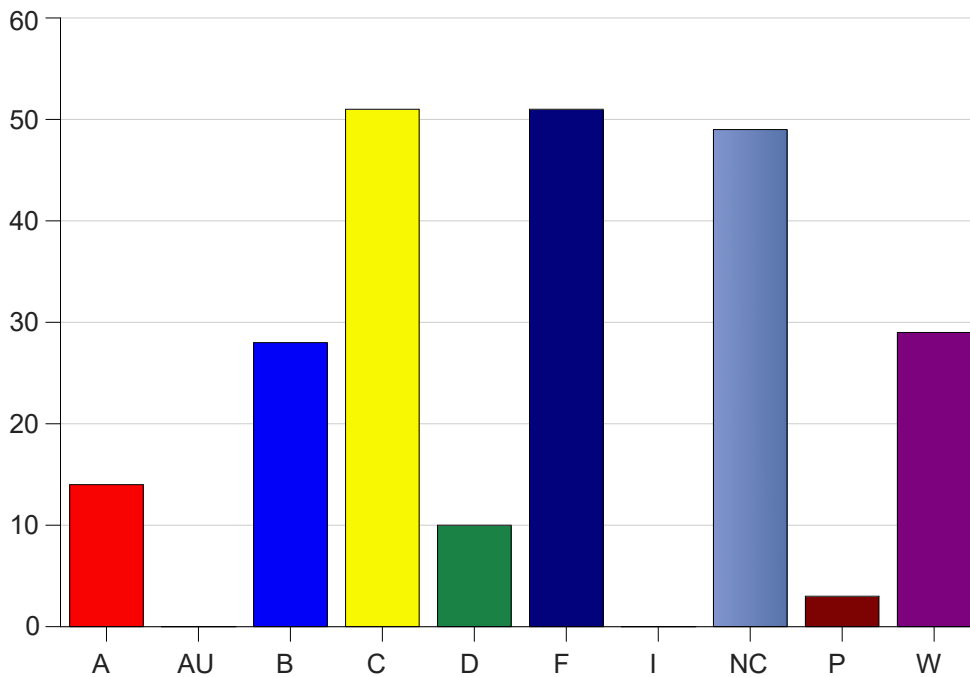

Louisiana State University Eunice

Grade Distribution by Course

2020 Spring Semester

Nov 6, 2020
11:38:43 PM

Course Work Course Number: MATH0001

Course Work Count - All		A	AU	B	C	D	F	I	NC	P	W	Total
01	Dunlap,A	3	0	5	8	1	5	0	5	0	3	30
02	Parrino,G	1	0	0	9	2	7	0	9	1	2	31
03	Christia,R	0	0	7	7	1	8	0	2	1	3	29
25	Denny,F	0	0	3	5	0	5	0	6	0	10	29
80	Vidrine, J	4	0	6	0	0	6	0	9	0	0	25
82	Andrus,R	2	0	4	2	1	1	0	4	1	2	17
85	Jean, J	2	0	1	4	2	6	0	6	0	4	25
86	Fowler,P	0	0	0	2	0	3	0	0	0	0	5
A2	Semones, G	0	0	1	11	2	4	0	4	0	1	23
C1	Parrino,G	2	0	1	3	1	6	0	4	0	4	21
Total		14	0	28	51	10	51	0	49	3	29	235