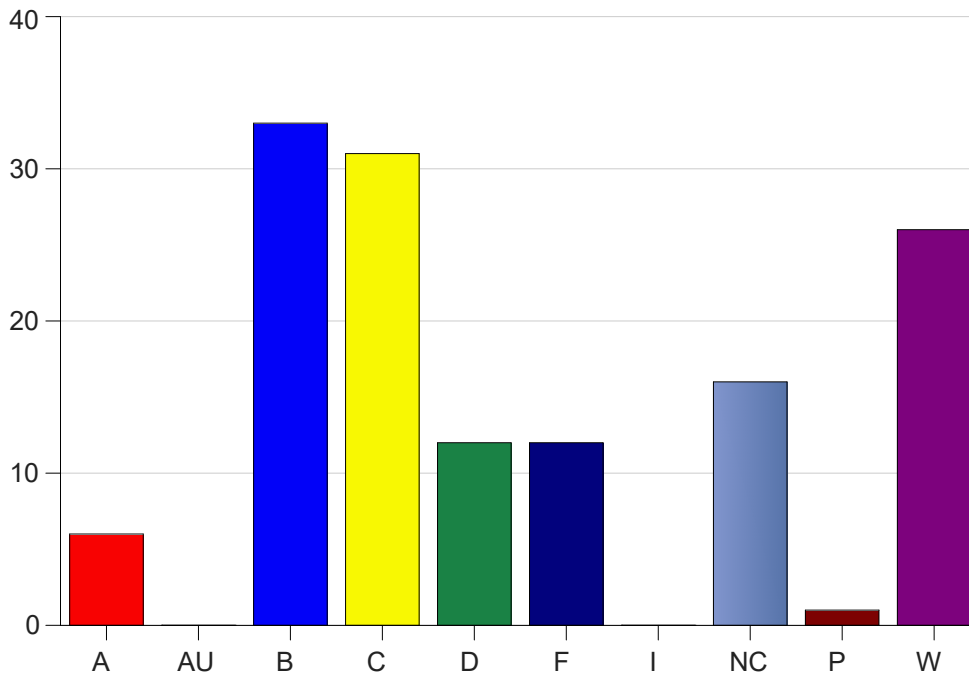

Louisiana State University Eunice

Grade Distribution by Course

2020 Spring Semester

Nov 6, 2020
11:38:43 PM

Course Work Course Number: MATH1015

Course Work Count - All		A	AU	B	C	D	F	I	NC	P	W	Total
05	Christia,R	2	0	7	4	0	0	0	5	0	5	23
16	Parrino,G	0	0	4	4	4	3	0	5	0	2	22
25	Parrino,G	1	0	4	7	5	3	0	2	0	7	29
80	ThibodeauJ	1	0	5	11	0	1	0	0	1	3	22
82	Henry, H	2	0	11	2	0	2	0	2	0	3	22
C1	Jean, J	0	0	2	3	3	3	0	2	0	6	19
Total		6	0	33	31	12	12	0	16	1	26	137