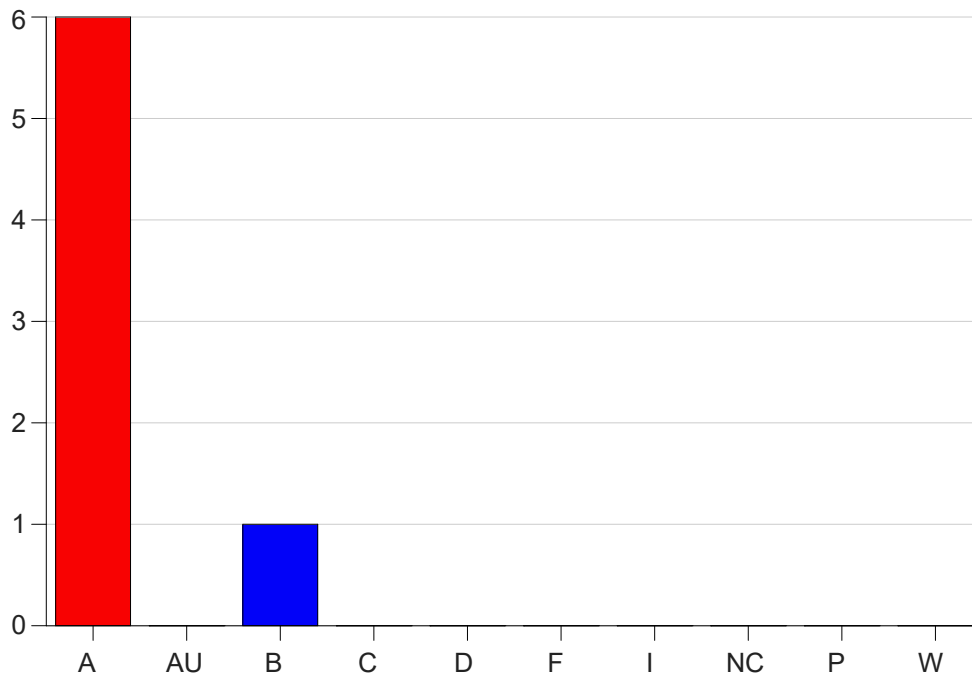

Louisiana State University Eunice

Grade Distribution by Course

2020 Spring Semester

Nov 6, 2020
11:38:43 PM

Course Work Course Number: DMS 2020

Course Work Count - All		A	AU	B	C	D	F	I	NC	P	W	Total
01	Whitney, E	6	0	1	0	0	0	0	0	0	0	7
Total		6	0	1	0	0	0	0	0	0	0	7