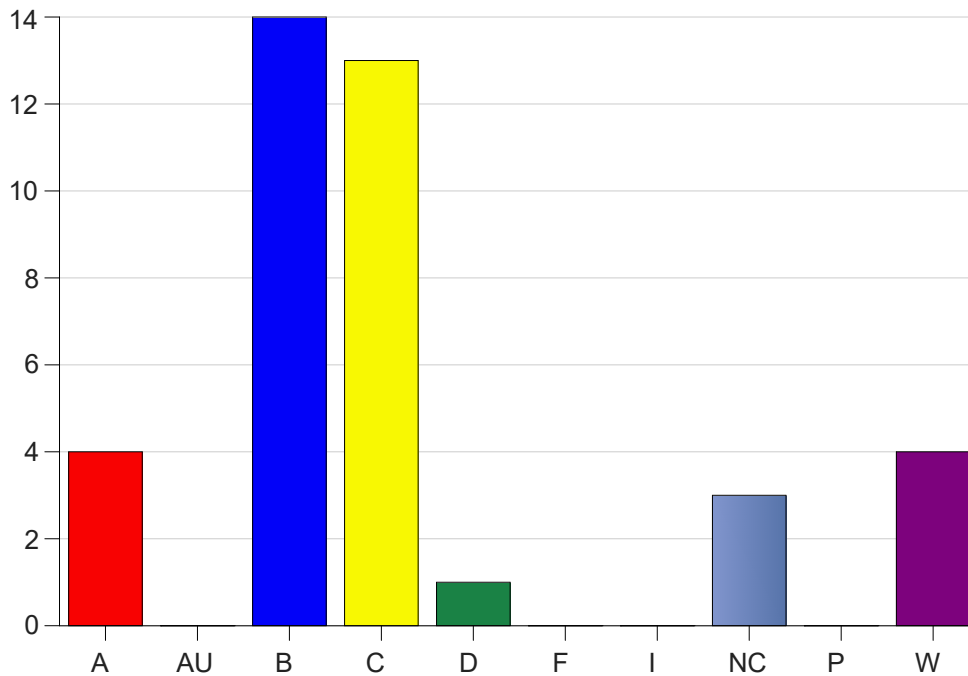

Louisiana State University Eunice

Grade Distribution by Course

2020 Spring Semester

Nov 6, 2020
11:38:43 PM

Course Work Course Number: PHSC1001

Course Work Count - All		A	AU	B	C	D	F	I	NC	P	W	Total
01	Yoo, C	4	0	14	13	1	0	0	3	0	4	39
Total		4	0	14	13	1	0	0	3	0	4	39