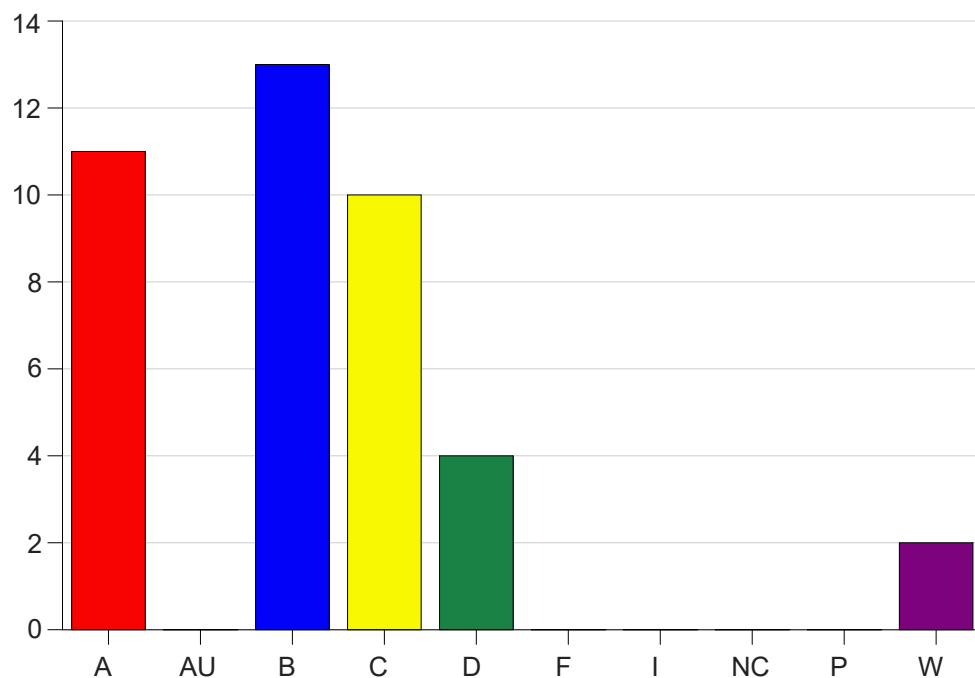

Louisiana State University Eunice

Grade Distribution by Course

2020 Spring Semester

Nov 6, 2020
11:38:43 PM

Course Work Course Number: BIOL1201

Course Work Count - All		A	AU	B	C	D	F	I	NC	P	W	Total
02	Jariel,D	11	0	13	10	4	0	0	0	0	2	40
Total		11	0	13	10	4	0	0	0	0	2	40