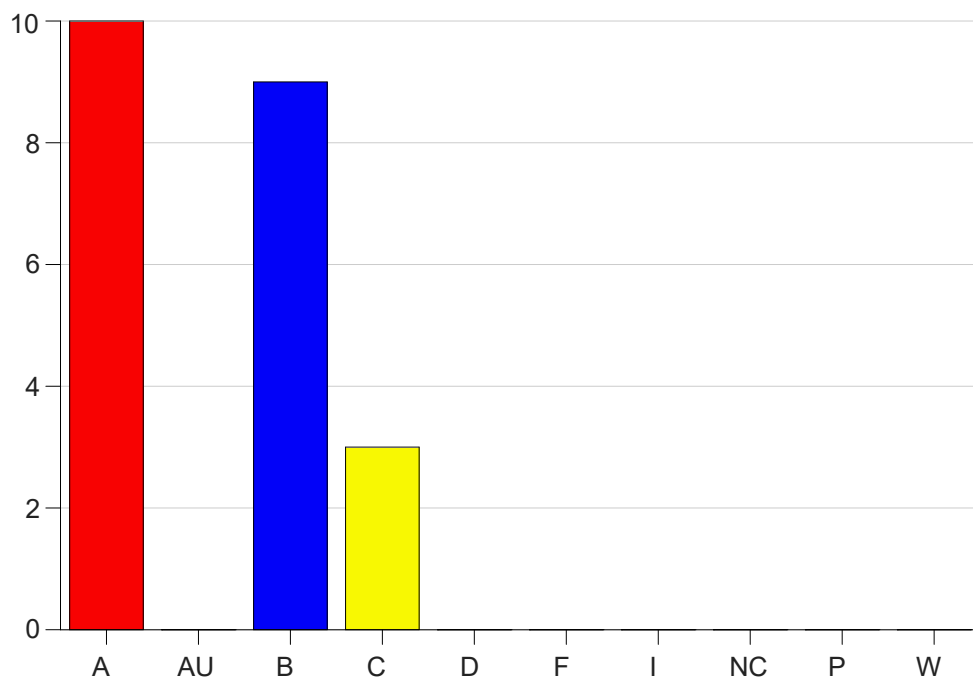

Louisiana State University Eunice

Grade Distribution by Course

2020 Spring Semester

Nov 6, 2020
11:38:43 PM

Course Work Course Number: HPRE2507

Course Work Count - All		A	AU	B	C	D	F	I	NC	P	W	Total
01	Andrus,R	10	0	9	3	0	0	0	0	0	0	22
Total		10	0	9	3	0	0	0	0	0	0	22