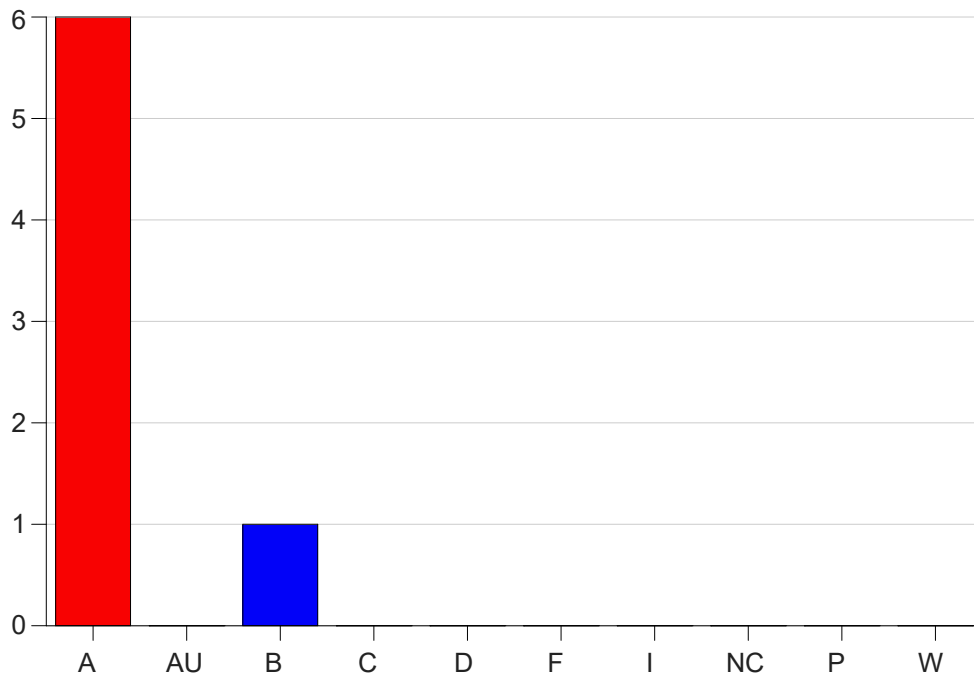

Louisiana State University Eunice

Grade Distribution by Course

2020 Spring Semester

Nov 6, 2020
11:38:43 PM

Course Work Course Number: DMS 2002

Course Work Count - All		A	AU	B	C	D	F	I	NC	P	W	Total
01	Whitney, E	6	0	1	0	0	0	0	0	0	0	7
Total		6	0	1	0	0	0	0	0	0	0	7