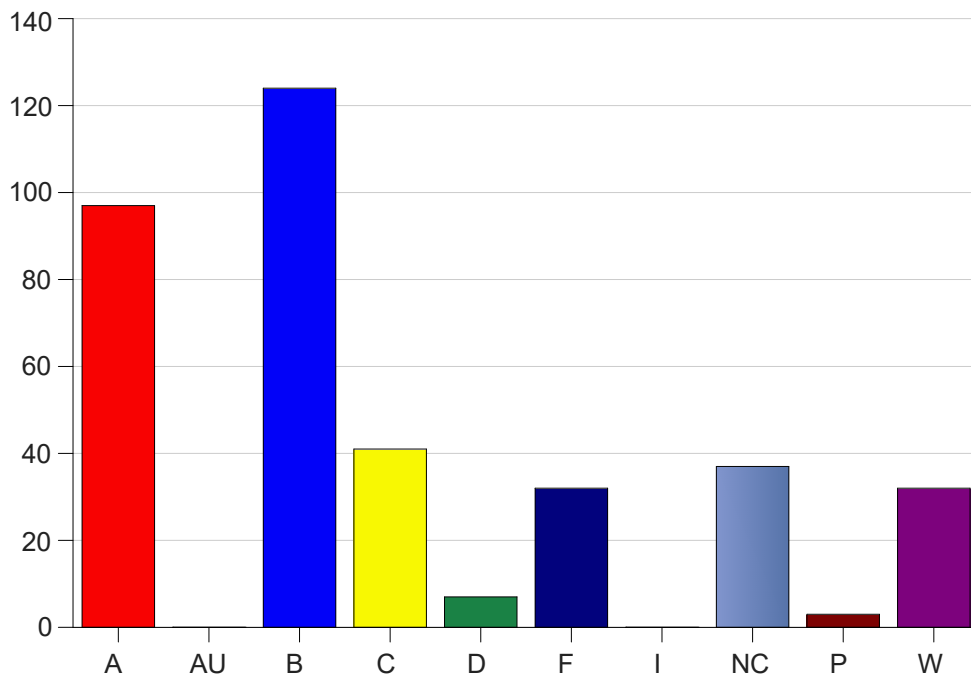

Louisiana State University Eunice

Grade Distribution by Course

2020 Spring Semester

Nov 6, 2020
11:38:43 PM

Course Work Course Number: ENGL1001

Course Work Count - All		A	AU	B	C	D	F	I	NC	P	W	Total
01	Langlois,D	13	0	9	2	0	4	0	2	0	1	31
03	Meche,J	4	0	0	4	0	5	0	3	0	8	24
04	Fedor, H	4	0	10	4	0	1	0	7	2	2	30
05	Spears,J	12	0	5	6	2	3	0	2	0	0	30
06	Cavell,M	9	0	15	3	0	2	0	2	0	0	31
08	Fedor, H	1	0	7	7	1	4	0	4	0	1	25
09	Cavell,M	10	0	16	1	1	1	0	2	0	0	31
12	Fedor, H	6	0	13	2	1	3	0	4	0	1	30
13	Langlois,D	7	0	16	2	0	2	0	1	0	3	31
25	Thibodea,J	5	0	7	2	1	2	0	2	1	6	26
26	Thibodea,J	3	0	9	0	1	3	0	4	0	6	26
50	Spears,J	2	0	3	2	0	0	0	1	0	0	8
A1	Brown, C	5	0	6	2	0	0	0	1	0	2	16
D4	Pulling,D	12	0	4	1	0	0	0	0	0	0	17
D8	Johnson,CS	4	0	2	2	0	0	0	0	0	0	8
L1	Alleman,M	0	0	2	1	0	2	0	2	0	2	9
Total		97	0	124	41	7	32	0	37	3	32	373

Louisiana State University Eunice

Grade Distribution by Course

2020 Spring Semester

Nov 6, 2020
11:38:43 PM