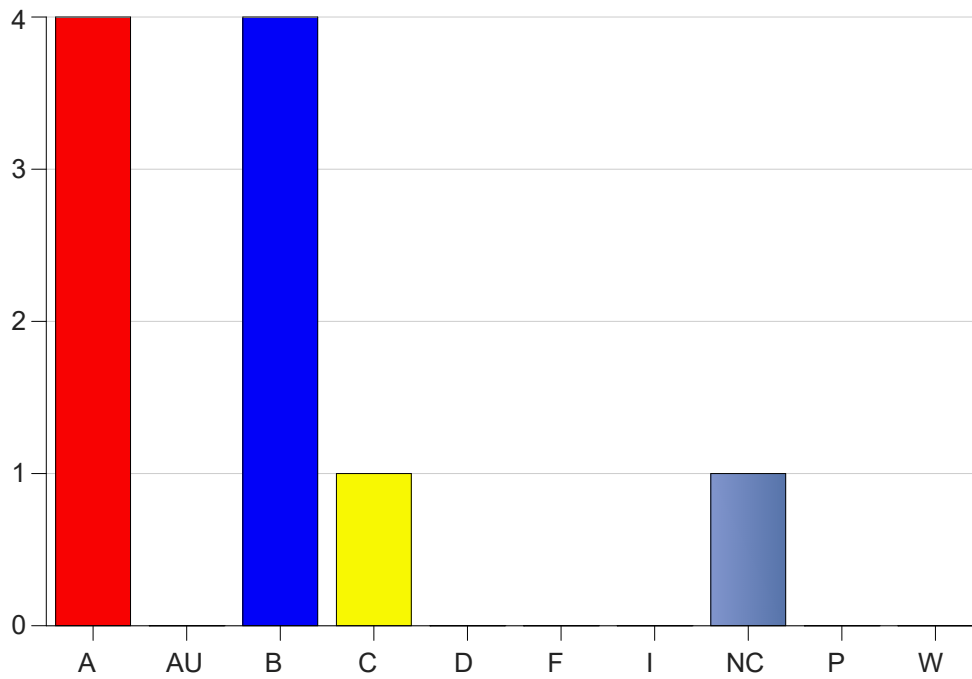

Louisiana State University Eunice

Grade Distribution by Course

2020 Spring Semester

Nov 6, 2020
11:38:43 PM

Course Work Course Number: FSCI1101

Course Work Count - All		A	AU	B	C	D	F	I	NC	P	W	Total
C1	Elg, C	4	0	4	1	0	0	0	1	0	0	10
Total		4	0	4	1	0	0	0	1	0	0	10