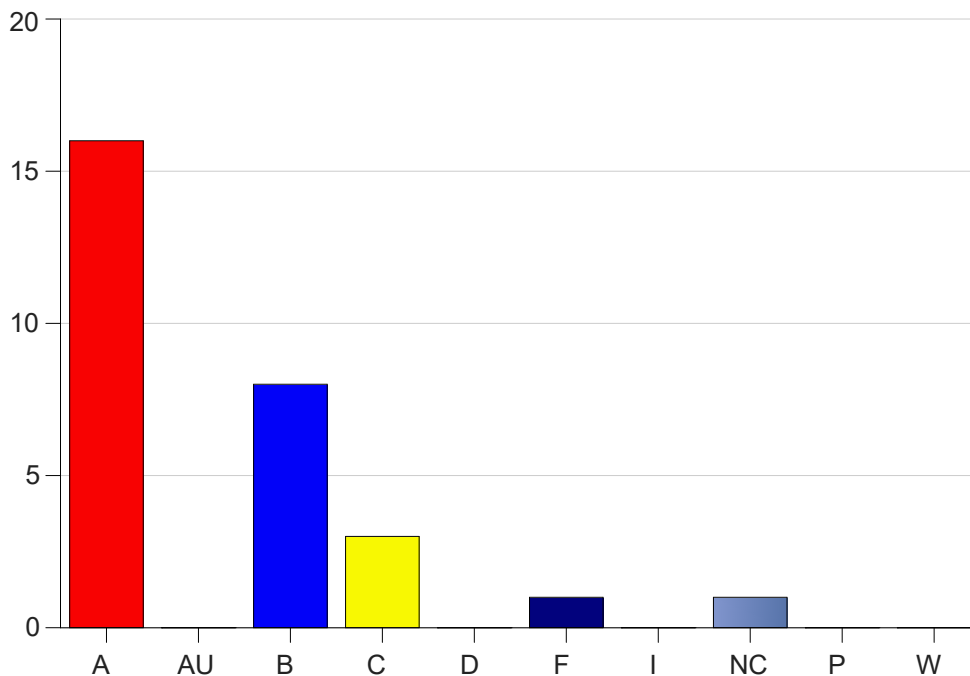

Louisiana State University Eunice

Grade Distribution by Course

2020 Spring Semester

Nov 6, 2020
11:38:43 PM

Course Work Course Number: EDCI2025

Course Work Count - All		A	AU	B	C	D	F	I	NC	P	W	Total
02	Gordon,T	16	0	8	3	0	1	0	1	0	0	29
Total		16	0	8	3	0	1	0	1	0	0	29