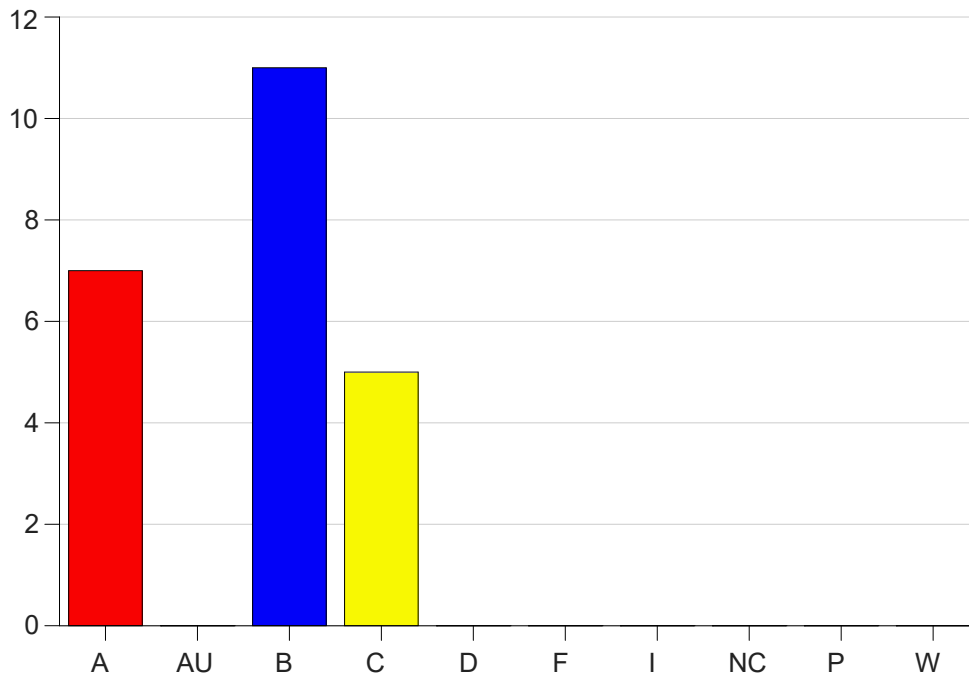

Louisiana State University Eunice

Grade Distribution by Course

2020 Spring Semester

Nov 6, 2020
11:38:43 PM

Course Work Course Number: EDCI2271

Course Work Count - All		A	AU	B	C	D	F	I	NC	P	W	Total
70	Gordon,T	7	0	11	5	0	0	0	0	0	0	23
Total		7	0	11	5	0	0	0	0	0	0	23