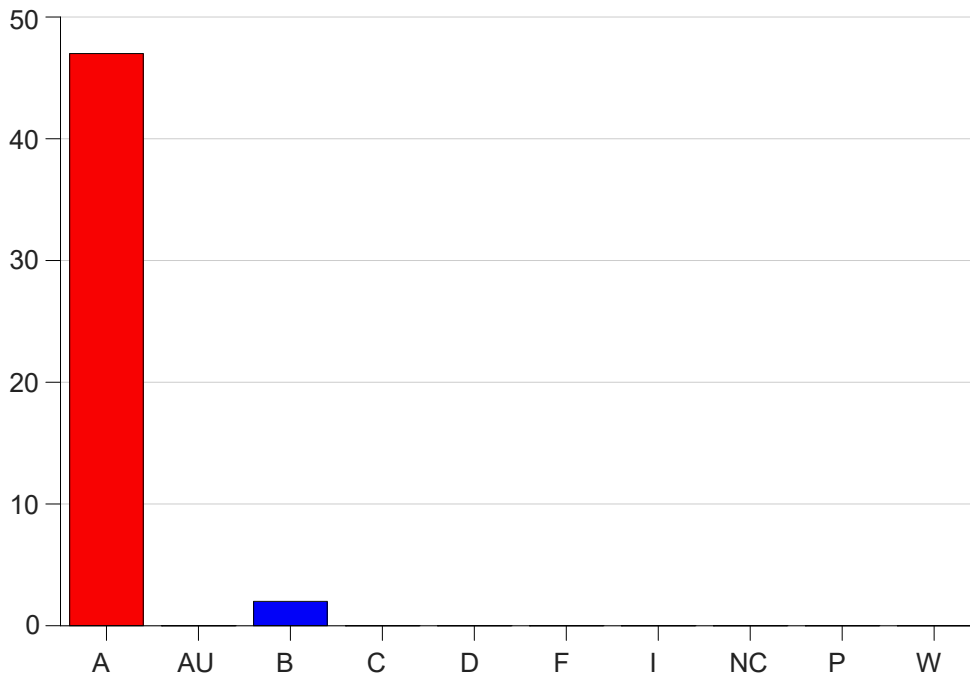

Louisiana State University Eunice

Grade Distribution by Course

2020 Spring Semester

Nov 6, 2020
11:38:43 PM

Course Work Course Number: NURS2536

Course Work Count - All		A	AU	B	C	D	F	I	NC	P	W	Total
01	LaFleur,L	47	0	2	0	0	0	0	0	0	0	49
Total		47	0	2	0	0	0	0	0	0	0	49