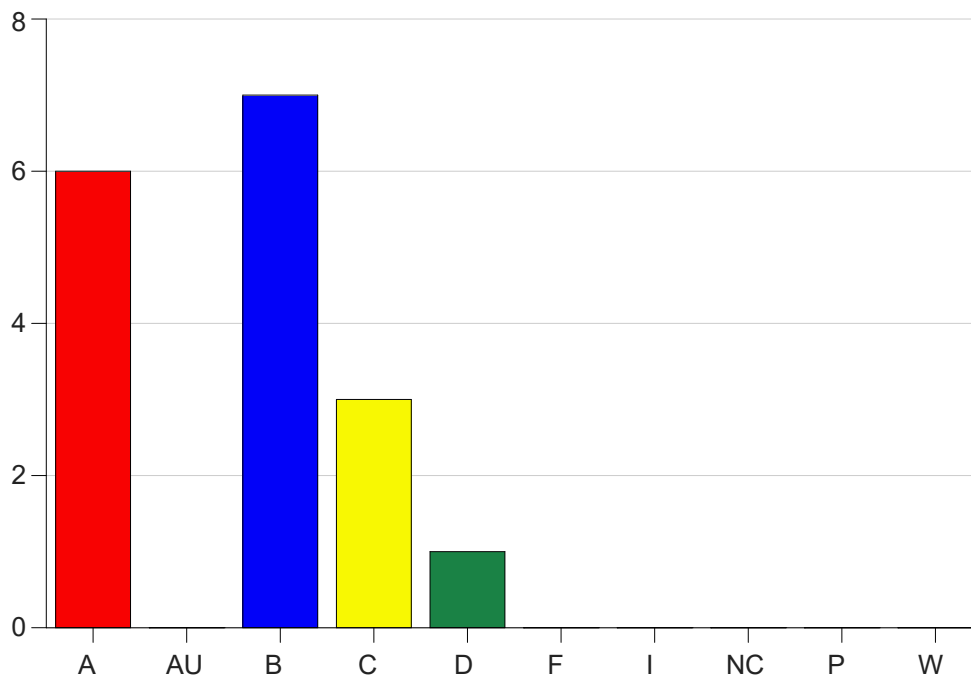

Louisiana State University Eunice

Grade Distribution by Course

2020 Spring Semester

Nov 6, 2020
11:38:43 PM

Course Work Course Number: MGMT2260

Course Work Count - All		A	AU	B	C	D	F	I	NC	P	W	Total
25	Thibodeaux	6	0	7	3	1	0	0	0	0	0	17
Total		6	0	7	3	1	0	0	0	0	0	17