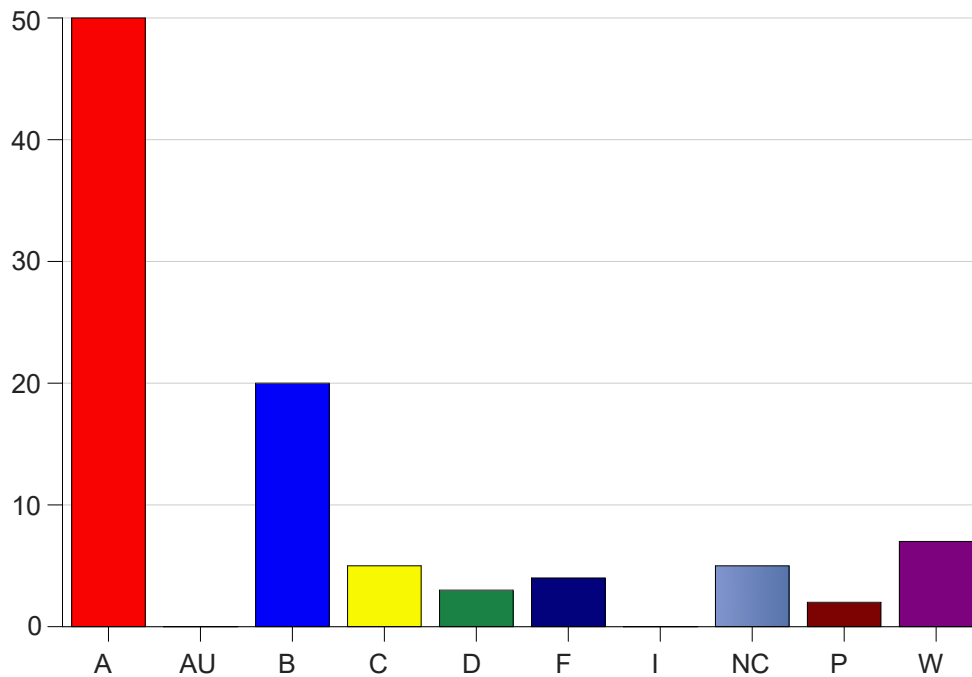

Louisiana State University Eunice

Grade Distribution by Course

2020 Spring Semester

Nov 6, 2020
11:38:43 PM

Course Work Course Number: HIST2057

Course Work Count - All		A	AU	B	C	D	F	I	NC	P	W	Total
01	Baltakis,A	13	0	17	2	0	2	0	1	1	2	38
A1	Gaspard,R	1	0	0	1	3	2	0	4	1	5	17
D1	Sellers,W	31	0	2	0	0	0	0	0	0	0	33
D2	Smith,H	5	0	1	2	0	0	0	0	0	0	8
Total		50	0	20	5	3	4	0	5	2	7	96