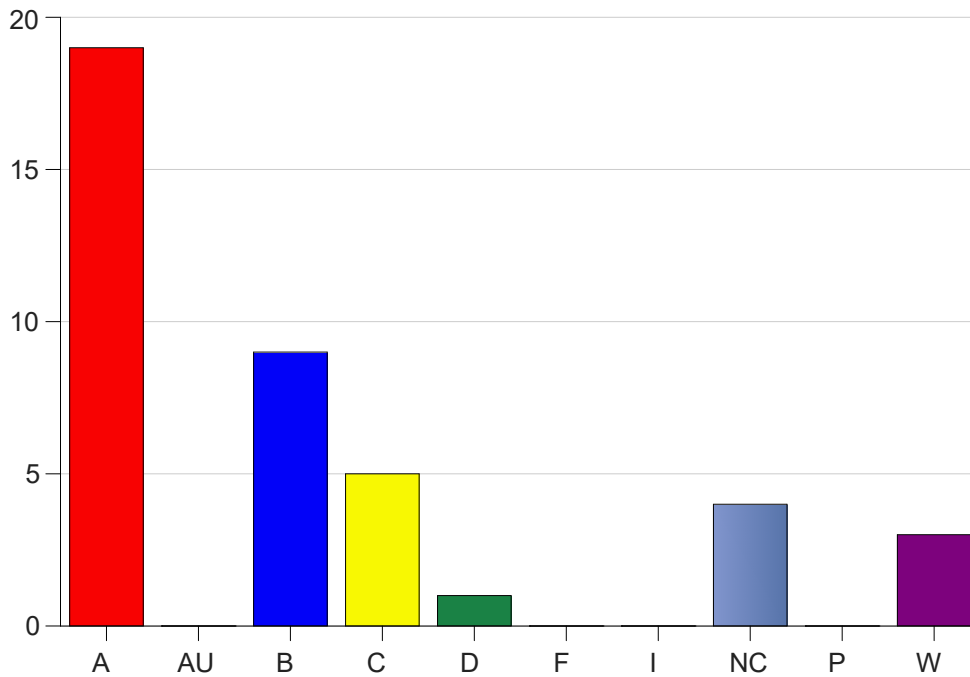

Louisiana State University Eunice

Grade Distribution by Course

2020 Spring Semester

Nov 6, 2020
11:38:43 PM

Course Work Course Number: SOCL2501

Course Work Count - All		A	AU	B	C	D	F	I	NC	P	W	Total
25	Mahoney,S	11	0	5	3	0	0	0	4	0	1	24
C6	Mahoney,S	8	0	4	2	1	0	0	0	0	2	17
Total		19	0	9	5	1	0	0	4	0	3	41