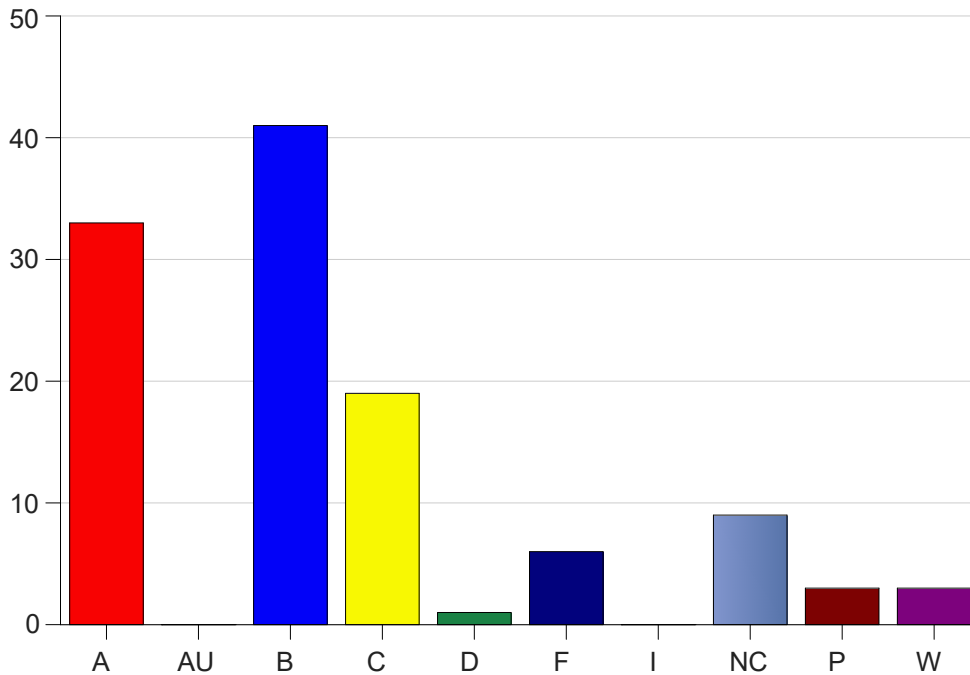

Louisiana State University Eunice

Grade Distribution by Course

2020 Spring Semester

Nov 6, 2020
11:38:43 PM

Course Work Course Number: BIOL1002

Course Work Count - All		A	AU	B	C	D	F	I	NC	P	W	Total
01	Jariel,D	13	0	17	15	0	1	0	1	1	1	49
25	Barton, L	12	0	10	1	0	2	0	2	1	1	29
26	Barton, L	1	0	3	0	0	0	0	1	0	1	6
C6	Barton, L	7	0	11	3	1	3	0	5	1	0	31
Total		33	0	41	19	1	6	0	9	3	3	115