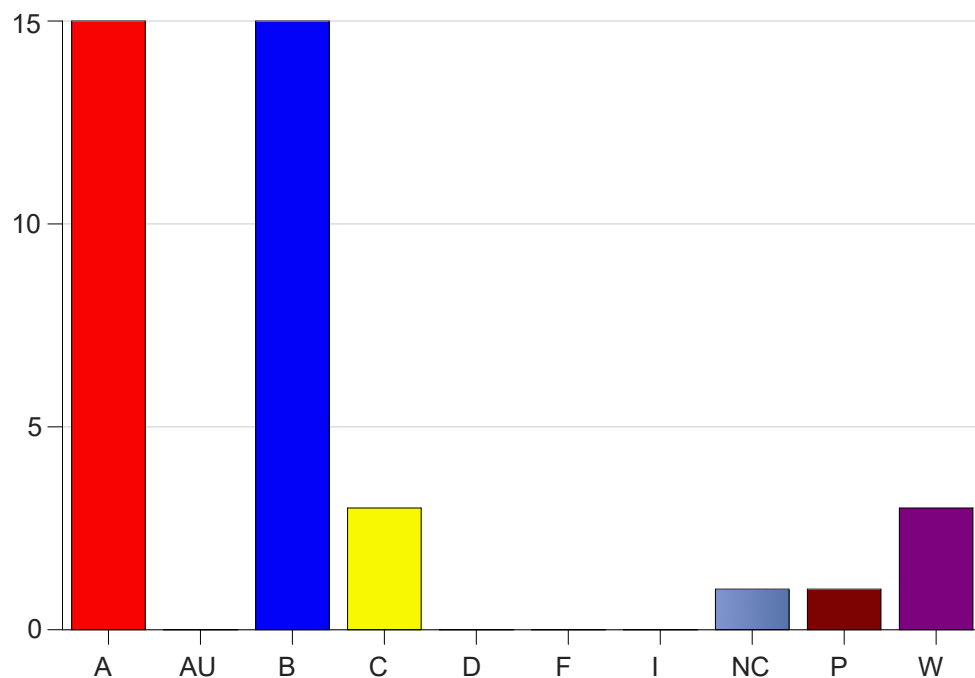

Louisiana State University Eunice

Grade Distribution by Course

2020 Spring Semester

Nov 6, 2020
11:38:43 PM

Course Work Course Number: CHEM1202

Course Work Count - All		A	AU	B	C	D	F	I	NC	P	W	Total
01	Borill, B	15	0	15	3	0	0	0	1	1	3	38
Total		15	0	15	3	0	0	0	1	1	3	38