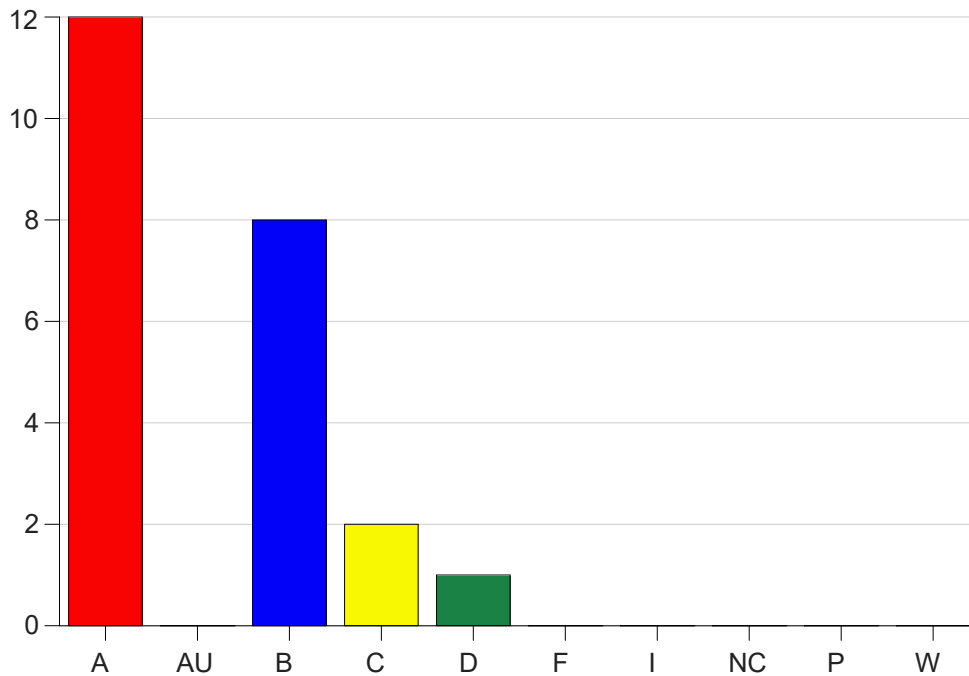

Louisiana State University Eunice

Grade Distribution by Course

2020 Spring Semester

Nov 6, 2020
11:38:43 PM

Course Work Course Number: CJ 2131

Course Work Count - All		A	AU	B	C	D	F	I	NC	P	W	Total
C1	DeCecca,J	12	0	8	2	1	0	0	0	0	0	23
Total		12	0	8	2	1	0	0	0	0	0	23