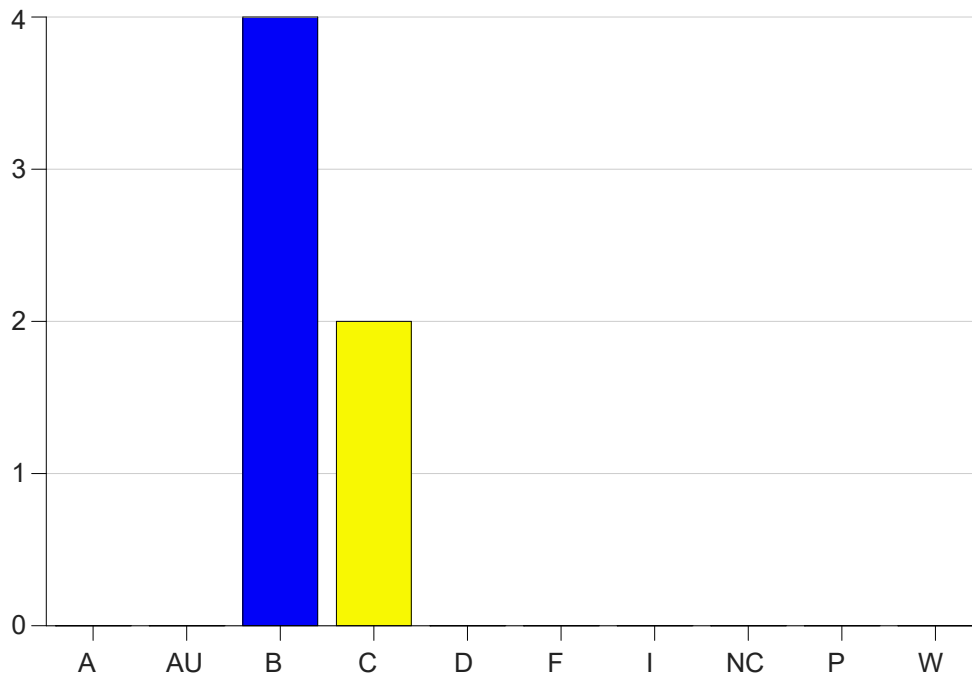

Louisiana State University Eunice

Grade Distribution by Course

2020 Spring Semester

Nov 6, 2020
11:38:43 PM

Course Work Course Number: NURS2450

Course Work Count - All		A	AU	B	C	D	F	I	NC	P	W	Total
60	Moore, B	0	0	4	2	0	0	0	0	0	0	6
Total		0	0	4	2	0	0	0	0	0	0	6