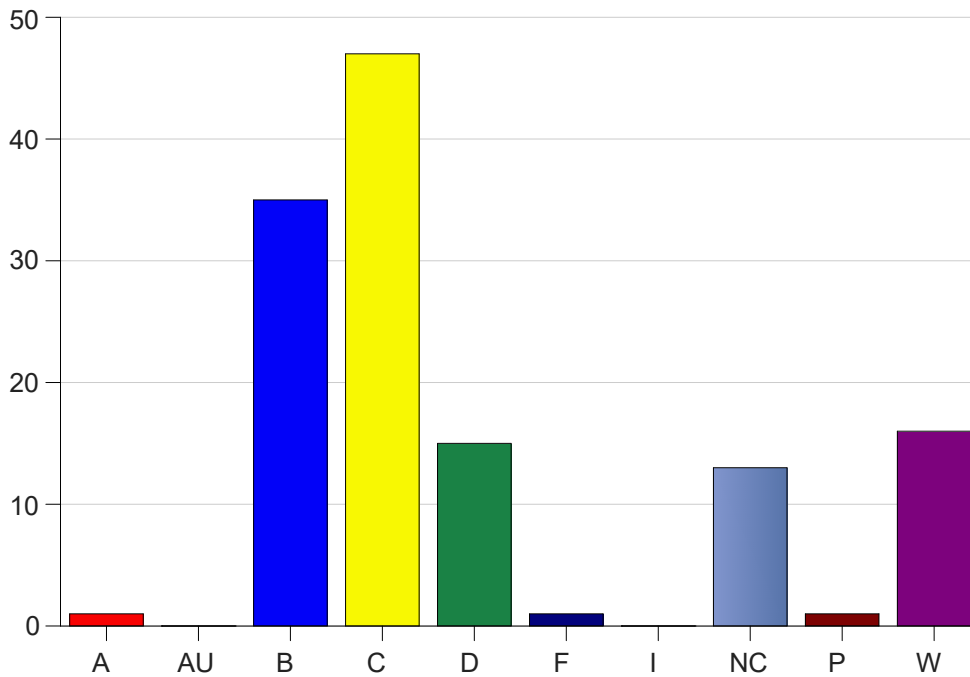

Louisiana State University Eunice

Grade Distribution by Course

2020 Spring Semester

Nov 6, 2020
11:38:43 PM

Course Work Course Number: BIOL1011

Course Work Count - All		A	AU	B	C	D	F	I	NC	P	W	Total
01	Al-Dujaili	0	0	7	20	6	1	0	9	1	11	55
02	Al-Dujaili	1	0	28	27	9	0	0	4	0	5	74
Total		1	0	35	47	15	1	0	13	1	16	129