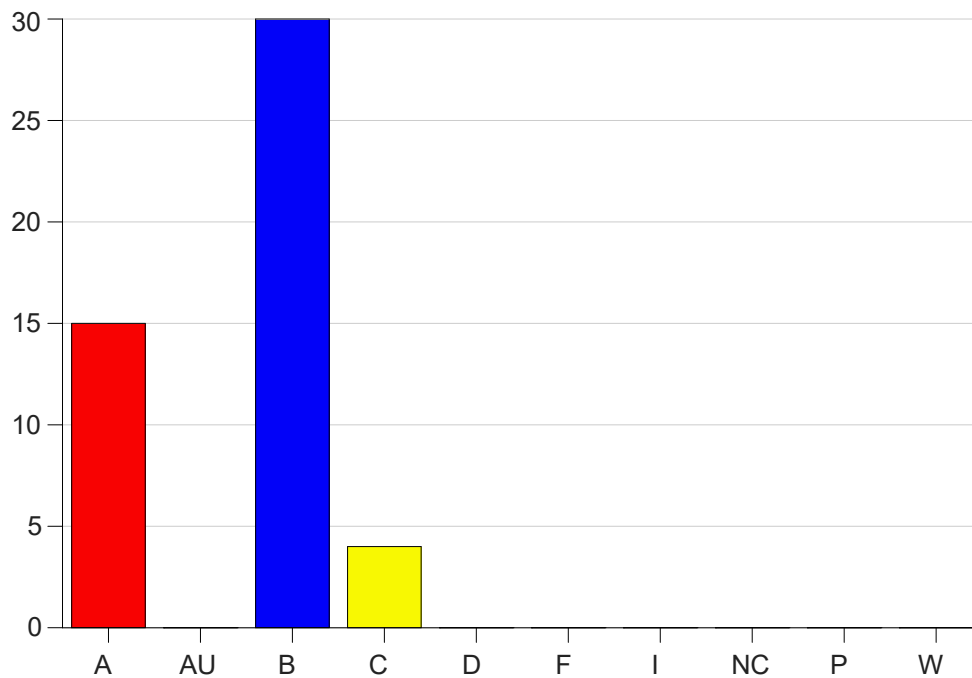

Louisiana State University Eunice

Grade Distribution by Course

2020 Spring Semester

Nov 6, 2020
11:38:43 PM

Course Work Course Number: NURS2532

Course Work Count - All		A	AU	B	C	D	F	I	NC	P	W	Total
01	LaFleur,L	15	0	30	4	0	0	0	0	0	0	49
Total		15	0	30	4	0	0	0	0	0	0	49