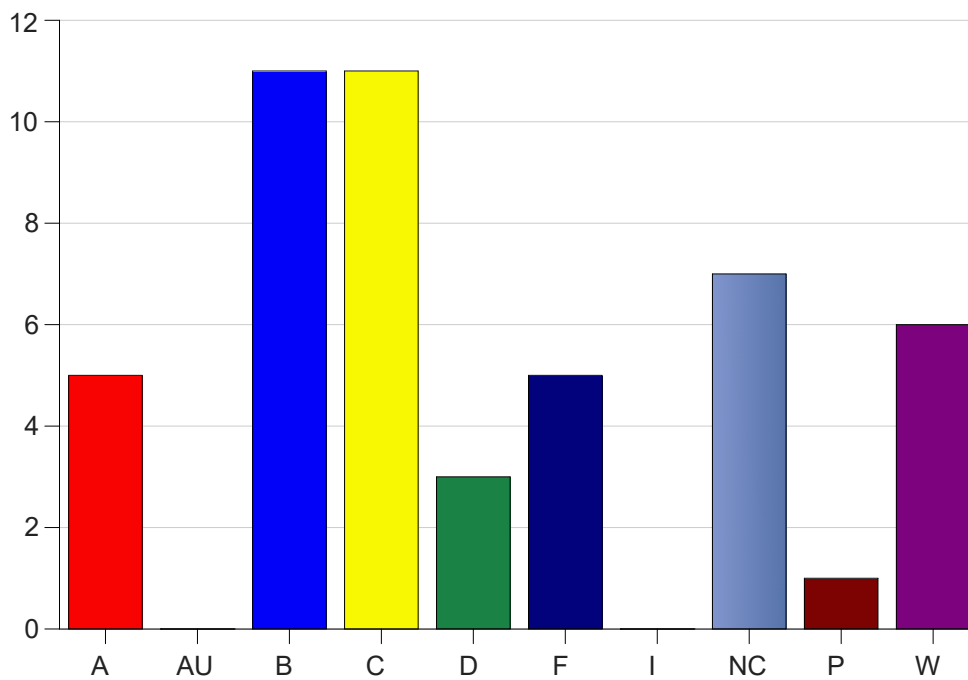

Louisiana State University Eunice

Grade Distribution by Course

2020 Spring Semester

Nov 6, 2020
11:38:43 PM

Course Work Course Number: MATH1020

Course Work Count - All		A	AU	B	C	D	F	I	NC	P	W	Total
01	Henry, H	0	0	5	9	3	2	0	6	1	3	29
25	Semones, G	5	0	6	2	0	3	0	1	0	3	20
Total		5	0	11	11	3	5	0	7	1	6	49