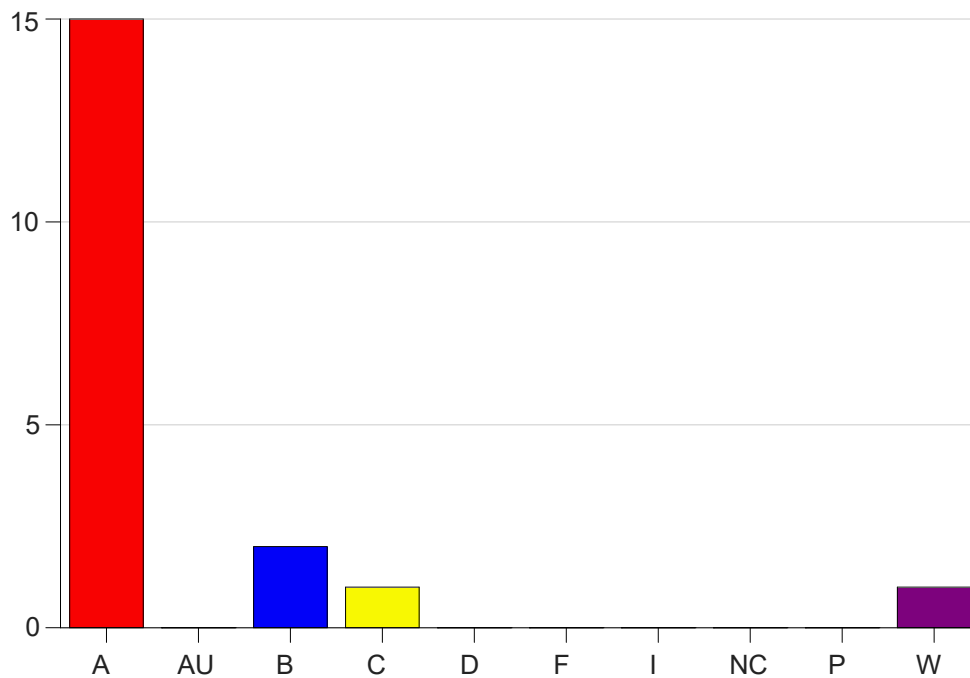

Louisiana State University Eunice

Grade Distribution by Course

2020 Spring Semester

Nov 6, 2020
11:38:43 PM

Course Work Course Number: FREN1001

Course Work Count - All		A	AU	B	C	D	F	I	NC	P	W	Total
01	Miller, M.	15	0	2	1	0	0	0	0	0	1	19
Total		15	0	2	1	0	0	0	0	0	1	19