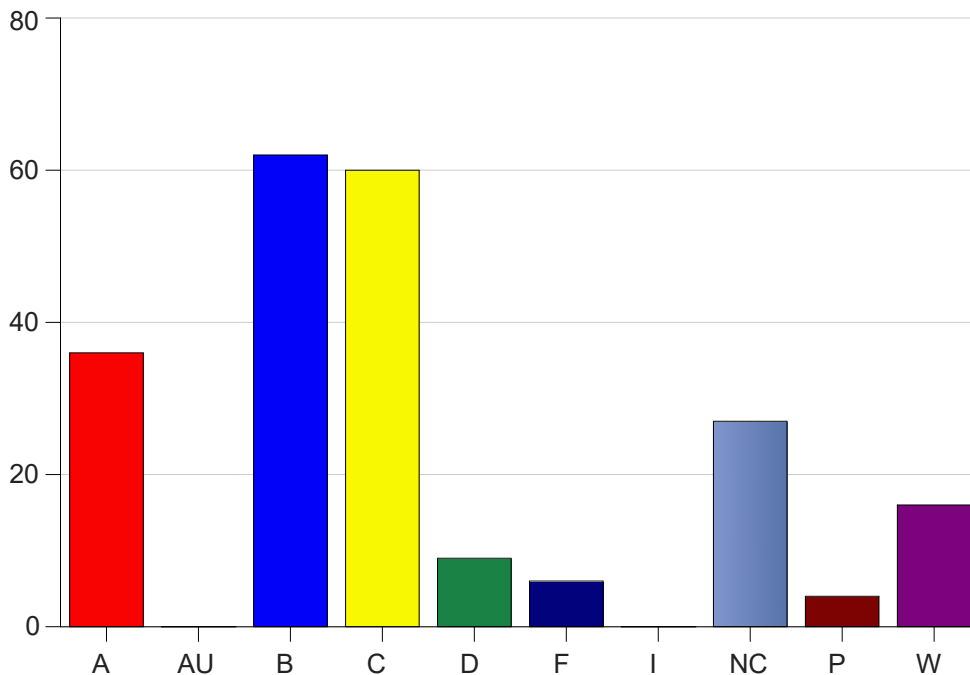

Louisiana State University Eunice

Grade Distribution by Course

2020 Spring Semester

Nov 6, 2020
11:38:43 PM

Course Work Course Number: MATH1425

Course Work Count - All		A	AU	B	C	D	F	I	NC	P	W	Total
01	Henry, H	6	0	6	9	1	2	0	8	0	1	33
02	Dunlap,A	8	0	18	10	0	2	0	1	1	0	40
03	Vidrine, E	7	0	15	13	1	0	0	2	1	1	40
04	Christia,R	5	0	6	3	1	2	0	5	0	2	24
05	Jean, J	3	0	12	9	3	0	0	7	1	0	35
25	Vidrine, E	6	0	4	10	1	0	0	2	0	6	29
C7	Henry, H	1	0	1	6	2	0	0	2	1	6	19
Total		36	0	62	60	9	6	0	27	4	16	220