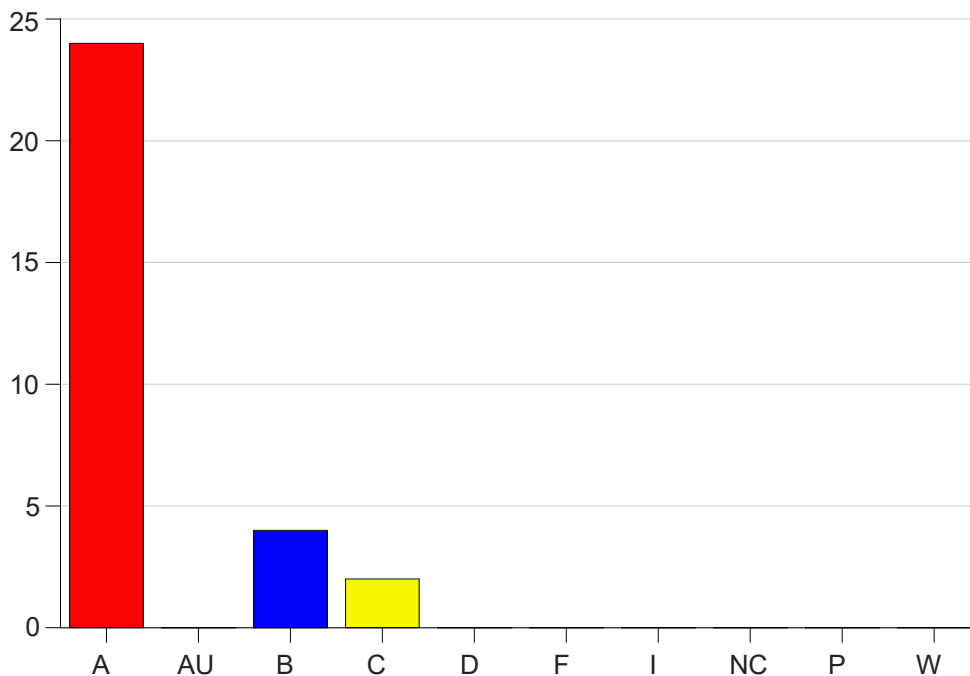

Louisiana State University Eunice

Grade Distribution by Course

2020 Spring Semester

Nov 6, 2020
11:38:43 PM

Course Work Course Number: ART 1441

Course Work Count - All		A	AU	B	C	D	F	I	NC	P	W	Total
C6	Reif, A	24	0	4	2	0	0	0	0	0	0	30
Total		24	0	4	2	0	0	0	0	0	0	30