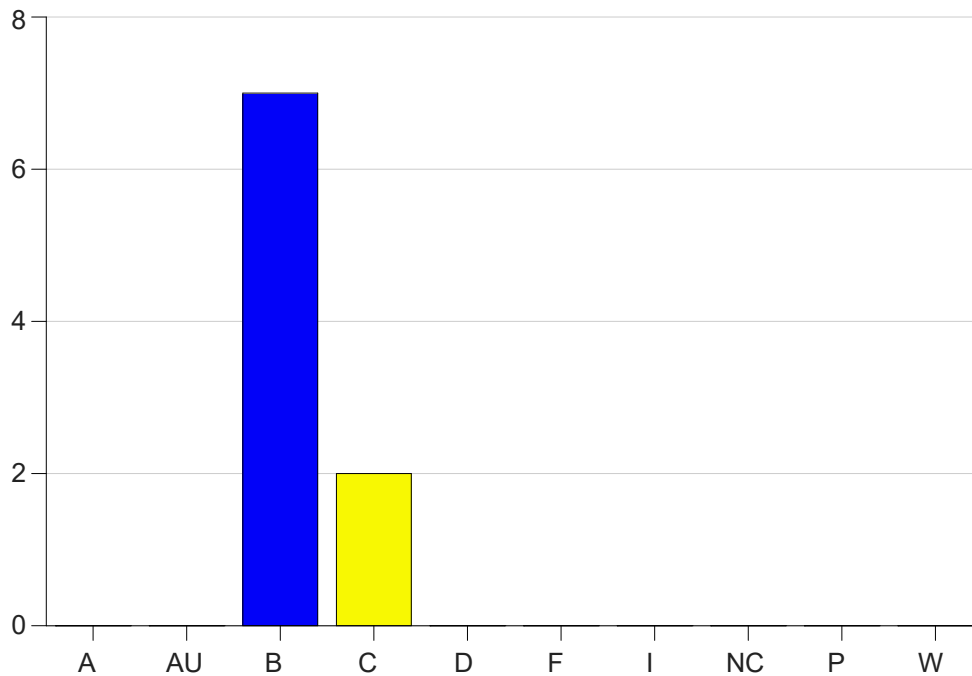

Louisiana State University Eunice

Grade Distribution by Course

2020 Spring Semester

Nov 6, 2020
11:38:43 PM

Course Work Course Number: NURS2352

Course Work Count - All		A	AU	B	C	D	F	I	NC	P	W	Total
01	Brand, C	0	0	7	2	0	0	0	0	0	0	9
Total		0	0	7	2	0	0	0	0	0	0	9