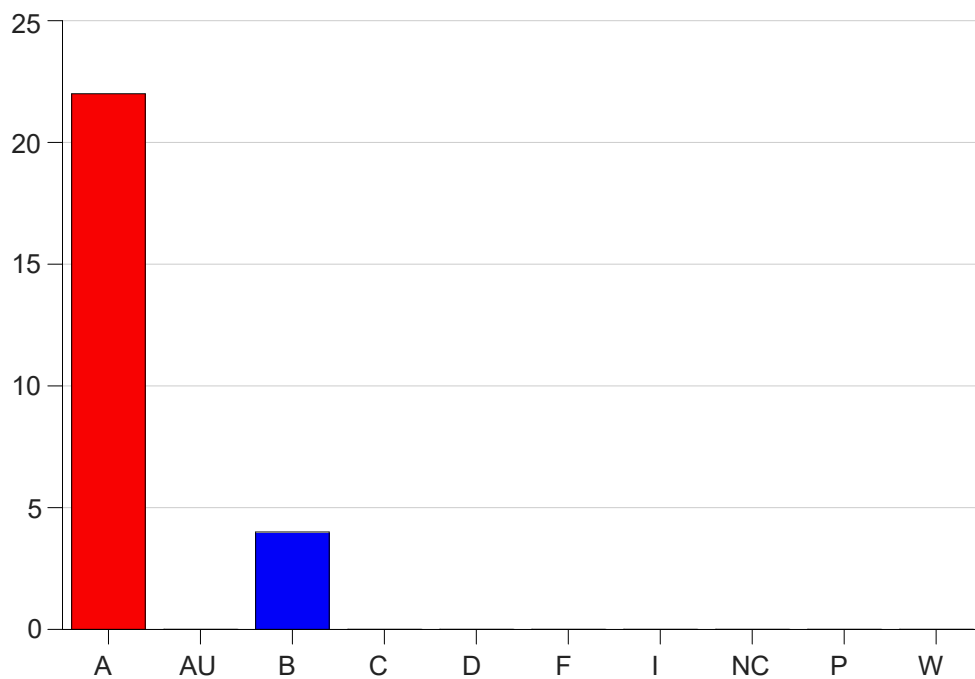

Louisiana State University Eunice

Grade Distribution by Course

2020 Spring Semester

Nov 6, 2020
11:38:43 PM

Course Work Course Number: RADT1093

Course Work Count - All		A	AU	B	C	D	F	I	NC	P	W	Total
91	Sonnier,A	9	0	0	0	0	0	0	0	0	0	9
92	Scott, J.	5	0	3	0	0	0	0	0	0	0	8
93	Sonnier,A	8	0	1	0	0	0	0	0	0	0	9
Total		22	0	4	0	0	0	0	0	0	0	26