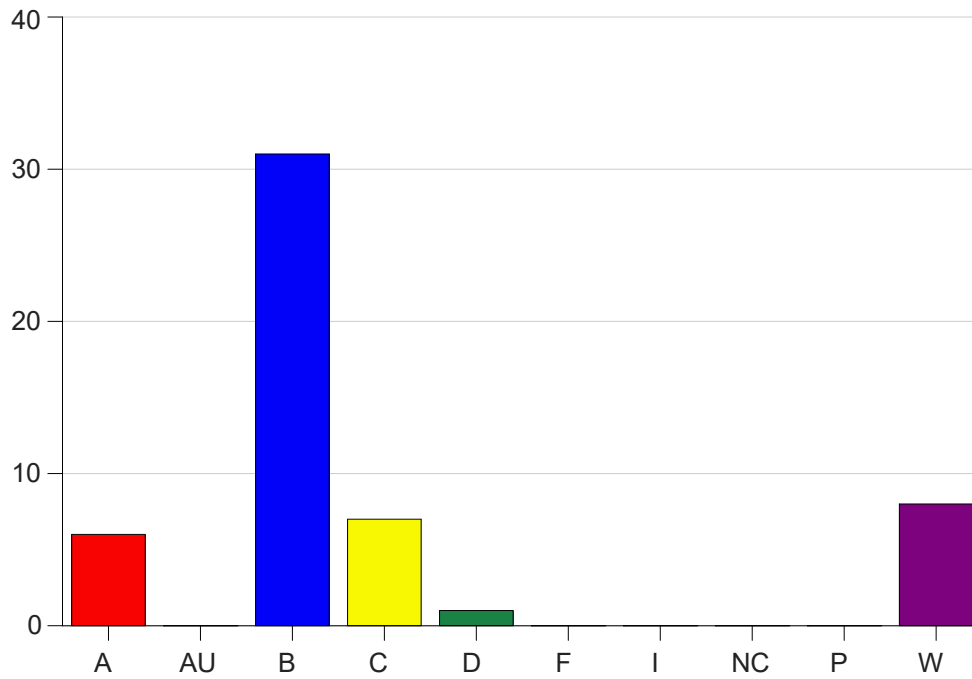

Louisiana State University Eunice

Grade Distribution by Course

2020 Spring Semester

Nov 6, 2020
11:38:43 PM

Course Work Course Number: NURS1230

Course Work Count - All		A	AU	B	C	D	F	I	NC	P	W	Total
01	Batiste,B	6	0	31	7	1	0	0	0	0	8	53
Total		6	0	31	7	1	0	0	0	0	8	53