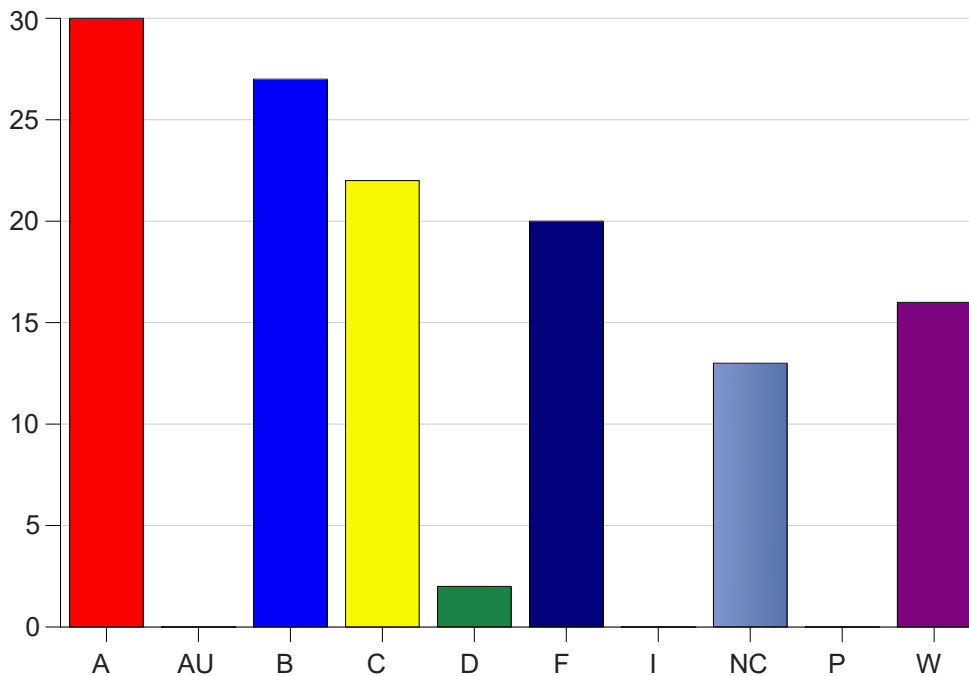

Louisiana State University Eunice

Grade Distribution by Course

2020 Spring Semester

Nov 6, 2020
11:38:43 PM

Course Work Course Number: ENGL0001

Course Work Count - All		A	AU	B	C	D	F	I	NC	P	W	Total
01	Fontenot,B	13	0	2	3	0	5	0	2	0	1	26
02	Alleman,M	0	0	2	1	1	5	0	3	0	6	18
03	Fedor, H	3	0	5	2	0	4	0	2	0	3	19
04	Miller, M.	6	0	4	7	0	0	0	0	0	1	18
05	Street, M	1	0	3	3	0	0	0	0	0	1	8
25	Johnson,CS	4	0	2	2	0	5	0	4	0	4	21
A1	Brown, C	1	0	3	4	1	0	0	1	0	0	10
L6	Fontenot,B	2	0	6	0	0	1	0	1	0	0	10
Total		30	0	27	22	2	20	0	13	0	16	130