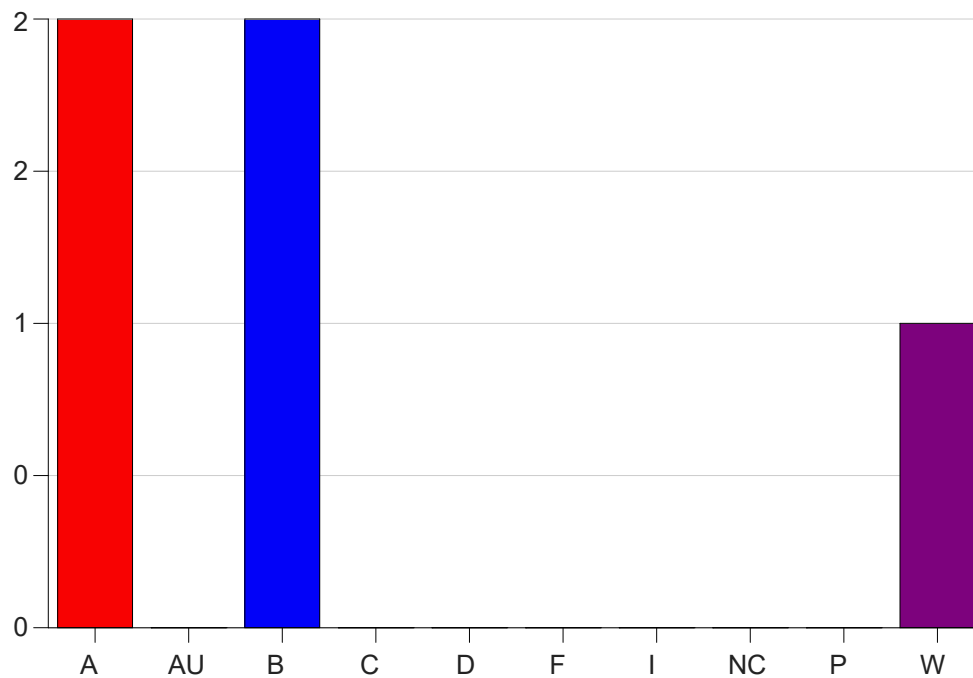

Louisiana State University Eunice

Grade Distribution by Course

2020 Spring Semester

Nov 6, 2020
11:38:43 PM

Course Work Course Number: ACCT2030

Course Work Count - All		A	AU	B	C	D	F	I	NC	P	W	Total
25	Holmes, W	2	0	2	0	0	0	0	0	0	1	5
Total		2	0	2	0	0	0	0	0	0	1	5