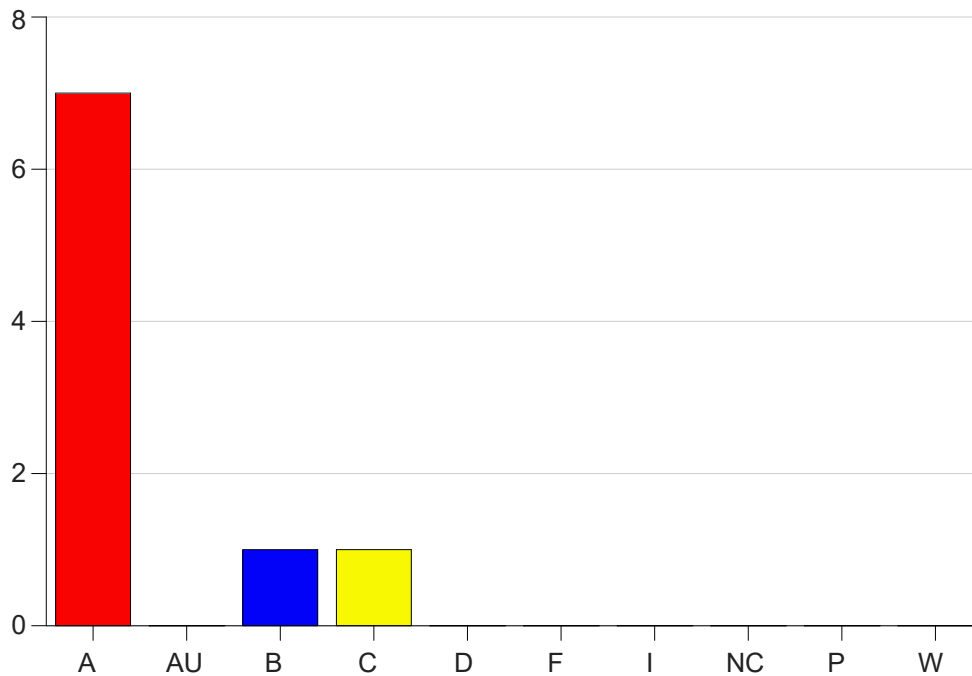

Louisiana State University Eunice

Grade Distribution by Course

2020 Spring Semester

Nov 6, 2020
11:38:43 PM

Course Work Course Number: BAS 1100

Course Work Count - All		A	AU	B	C	D	F	I	NC	P	W	Total
25	May,N	7	0	1	1	0	0	0	0	0	0	9
Total		7	0	1	1	0	0	0	0	0	0	9