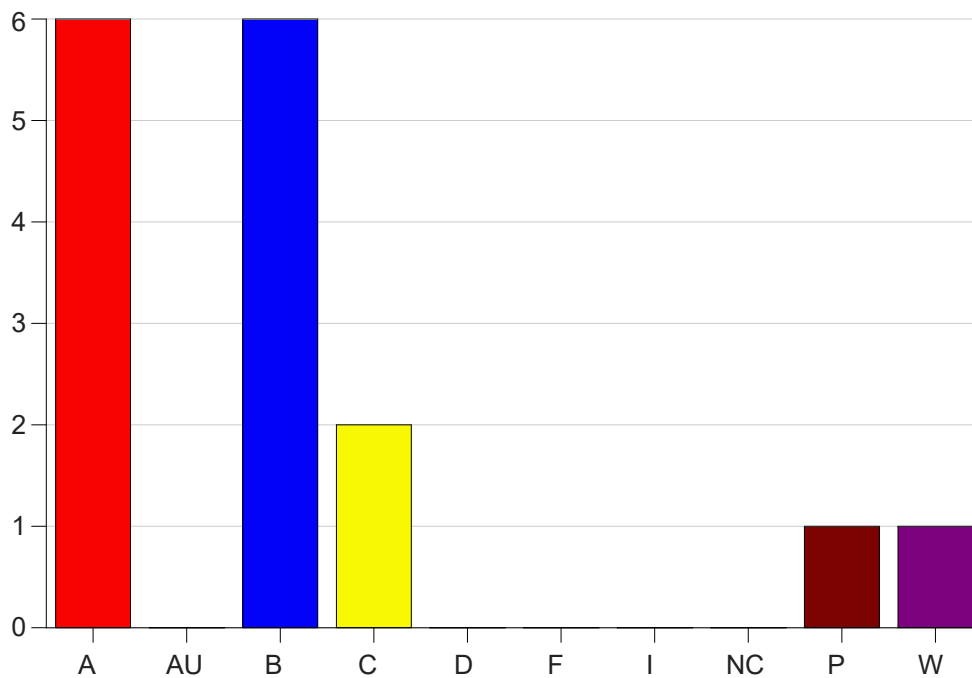

Louisiana State University Eunice

Grade Distribution by Course

2020 Spring Semester

Nov 6, 2020
11:38:43 PM

Course Work Course Number: MGMT2999

Course Work Count - All		A	AU	B	C	D	F	I	NC	P	W	Total
25	May,N	6	0	6	2	0	0	0	0	1	1	16
Total		6	0	6	2	0	0	0	0	1	1	16