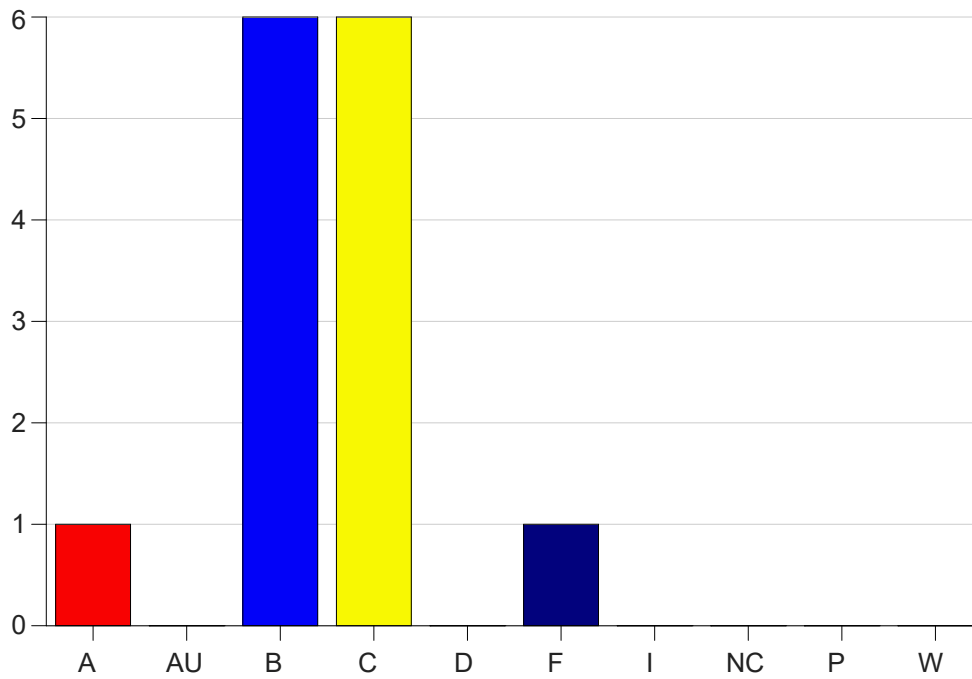

Louisiana State University Eunice

Grade Distribution by Course

2020 Spring Semester

Nov 6, 2020
11:38:43 PM

Course Work Course Number: RC 2017

Course Work Count - All		A	AU	B	C	D	F	I	NC	P	W	Total
01	Asbury,D	1	0	6	6	0	1	0	0	0	0	14
Total		1	0	6	6	0	1	0	0	0	0	14