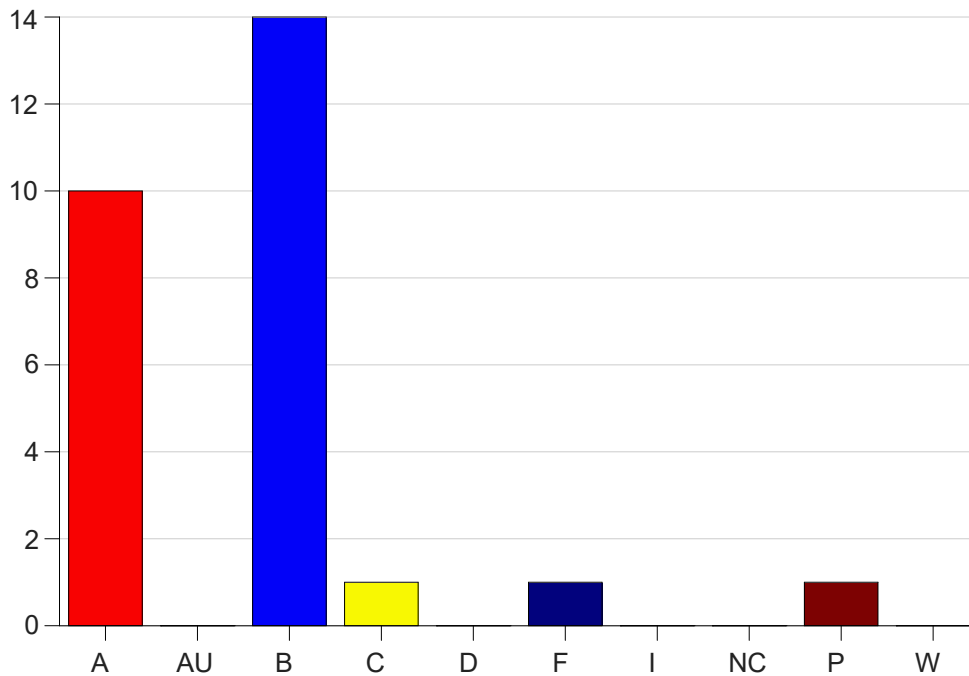

Louisiana State University Eunice

Grade Distribution by Course

2020 Spring Semester

Nov 6, 2020
11:38:43 PM

Course Work Course Number: HCM 2650

Course Work Count - All		A	AU	B	C	D	F	I	NC	P	W	Total
25	Morris, D	10	0	14	1	0	1	0	0	1	0	27
Total		10	0	14	1	0	1	0	0	1	0	27