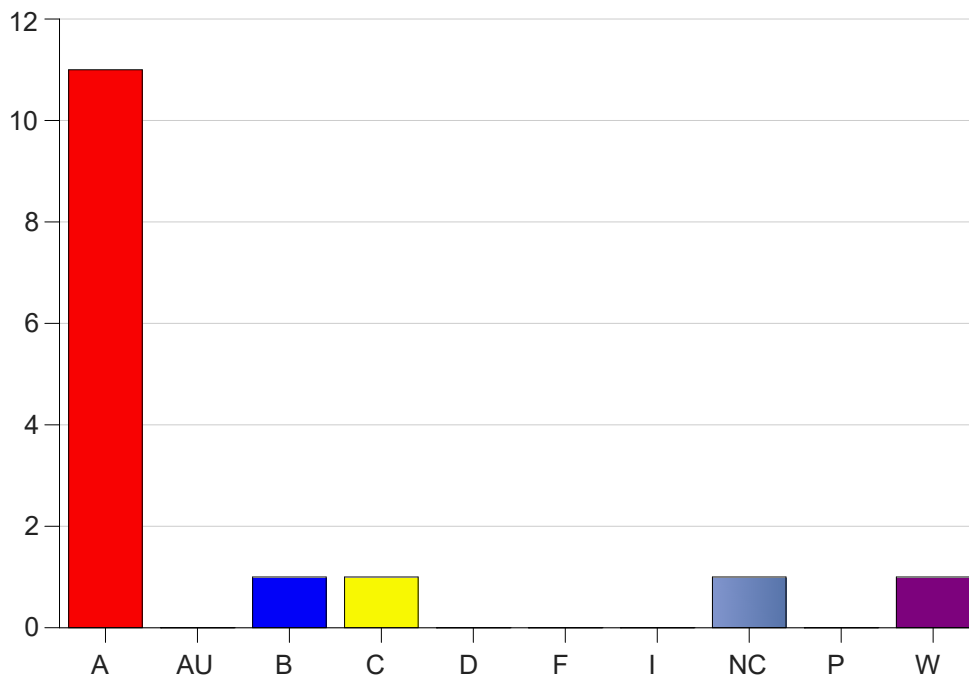

Louisiana State University Eunice

Grade Distribution by Course

2020 Spring Semester

Nov 6, 2020
11:38:43 PM

Course Work Course Number: ECON2030

Course Work Count - All		A	AU	B	C	D	F	I	NC	P	W	Total
25	Nguyen,H	11	0	1	1	0	0	0	1	0	1	15
Total		11	0	1	1	0	0	0	1	0	1	15