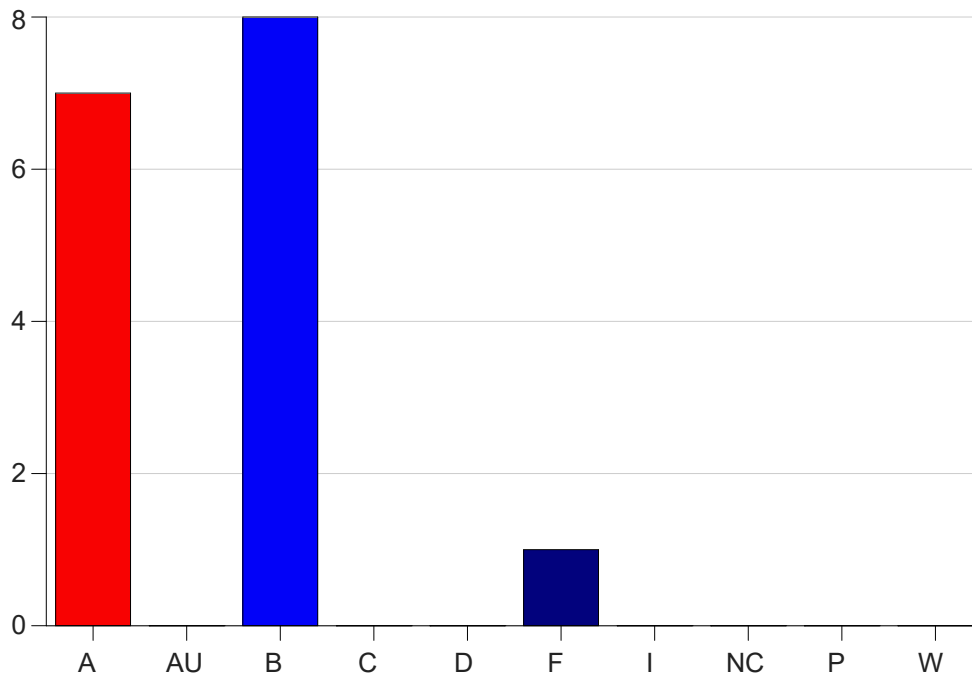

Louisiana State University Eunice

Grade Distribution by Course

2020 Spring Semester

Nov 6, 2020
11:38:43 PM

Course Work Course Number: ALLH1025

Course Work Count - All		A	AU	B	C	D	F	I	NC	P	W	Total
25	Sonnier,A	7	0	8	0	0	1	0	0	0	0	16
Total		7	0	8	0	0	1	0	0	0	0	16