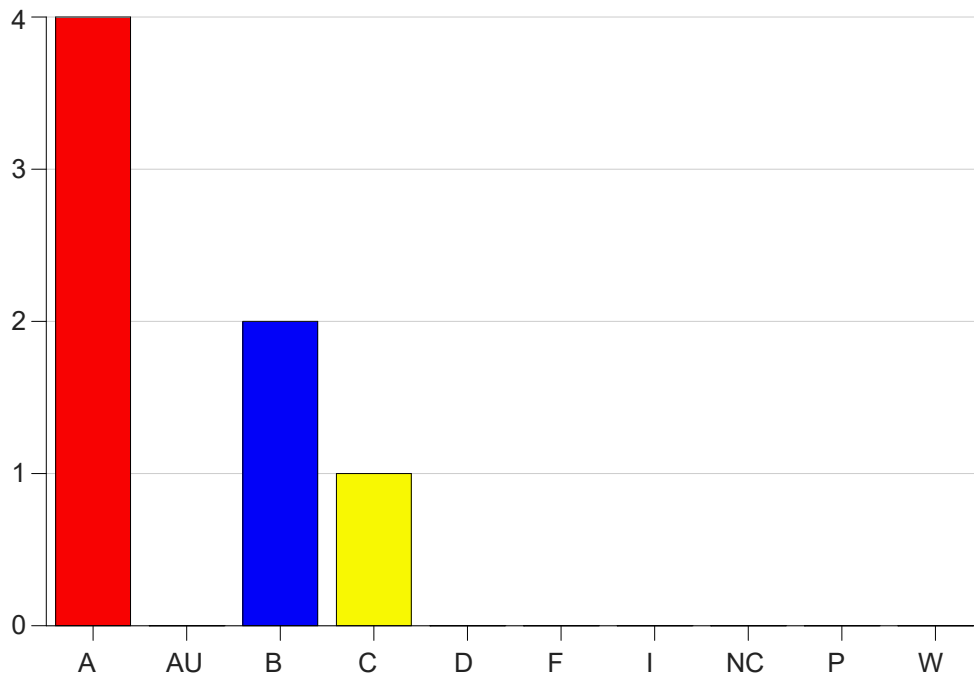

Louisiana State University Eunice

Grade Distribution by Course

2020 Spring Semester

Nov 6, 2020
11:38:43 PM

Course Work Course Number: CJ 2300

Course Work Count - All		A	AU	B	C	D	F	I	NC	P	W	Total
C1	McCollough	4	0	2	1	0	0	0	0	0	0	7
Total		4	0	2	1	0	0	0	0	0	0	7