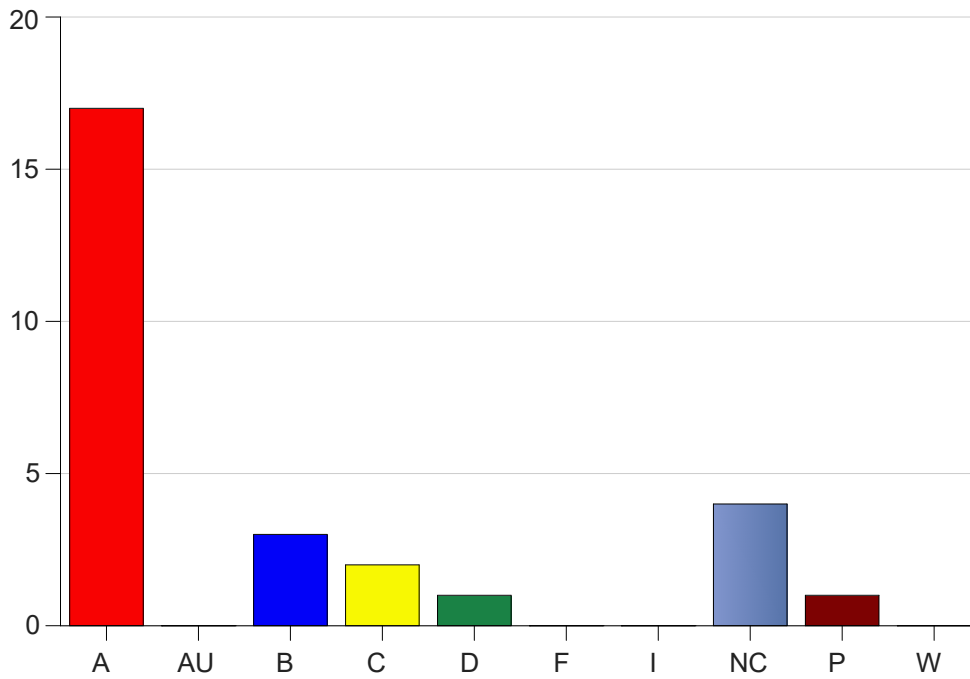

Louisiana State University Eunice

Grade Distribution by Course

2020 Spring Semester

Nov 6, 2020
11:38:43 PM

Course Work Course Number: HPRE1600

Course Work Count - All		A	AU	B	C	D	F	I	NC	P	W	Total
C1	Andrus,R	17	0	3	2	1	0	0	4	1	0	28
Total		17	0	3	2	1	0	0	4	1	0	28