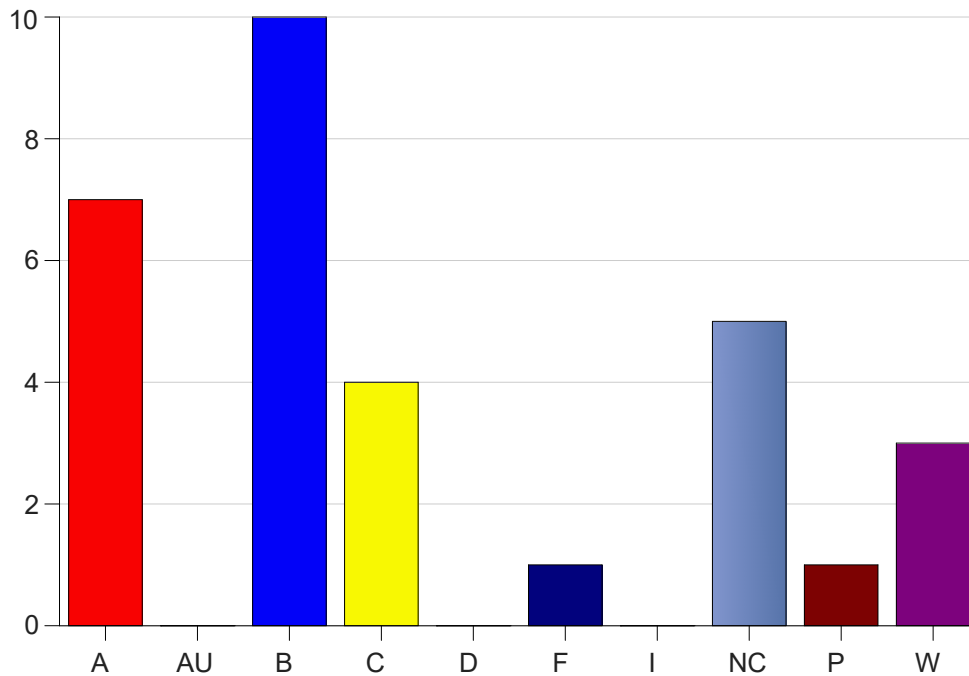

Louisiana State University Eunice

Grade Distribution by Course

2020 Spring Semester

Nov 6, 2020
11:38:43 PM

Course Work Course Number: THTR1020

Course Work Count - All		A	AU	B	C	D	F	I	NC	P	W	Total
C6	Alleman,M	7	0	10	4	0	1	0	5	1	3	31
Total		7	0	10	4	0	1	0	5	1	3	31