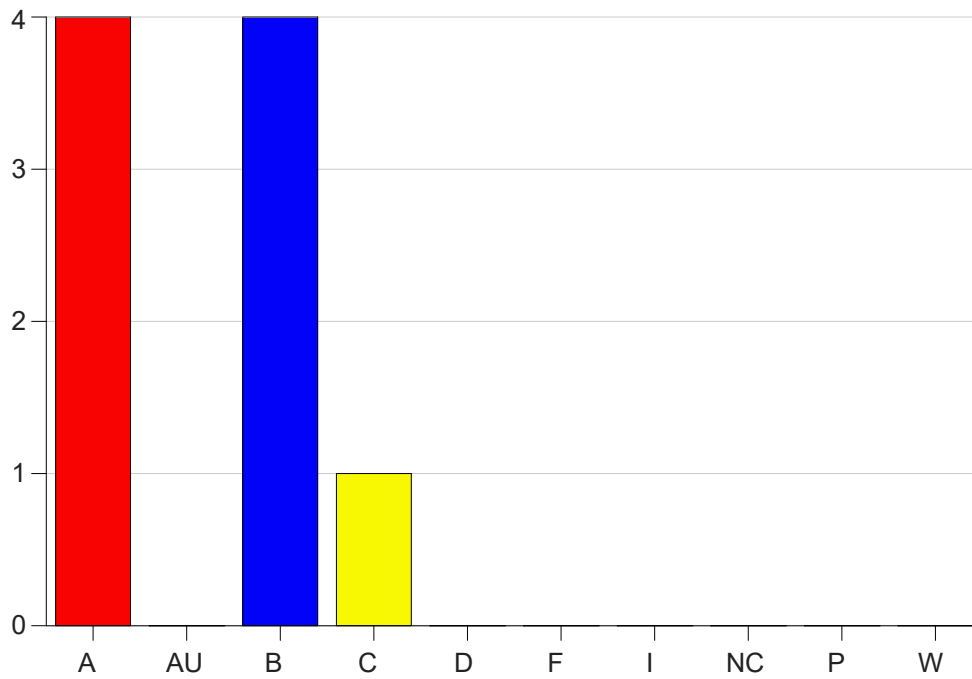

Louisiana State University Eunice

Grade Distribution by Course

2020 Spring Semester

Nov 6, 2020
11:38:43 PM

Course Work Course Number: NURS2552

Course Work Count - All		A	AU	B	C	D	F	I	NC	P	W	Total
46	LaFleur,L	4	0	4	1	0	0	0	0	0	0	9
Total		4	0	4	1	0	0	0	0	0	0	9