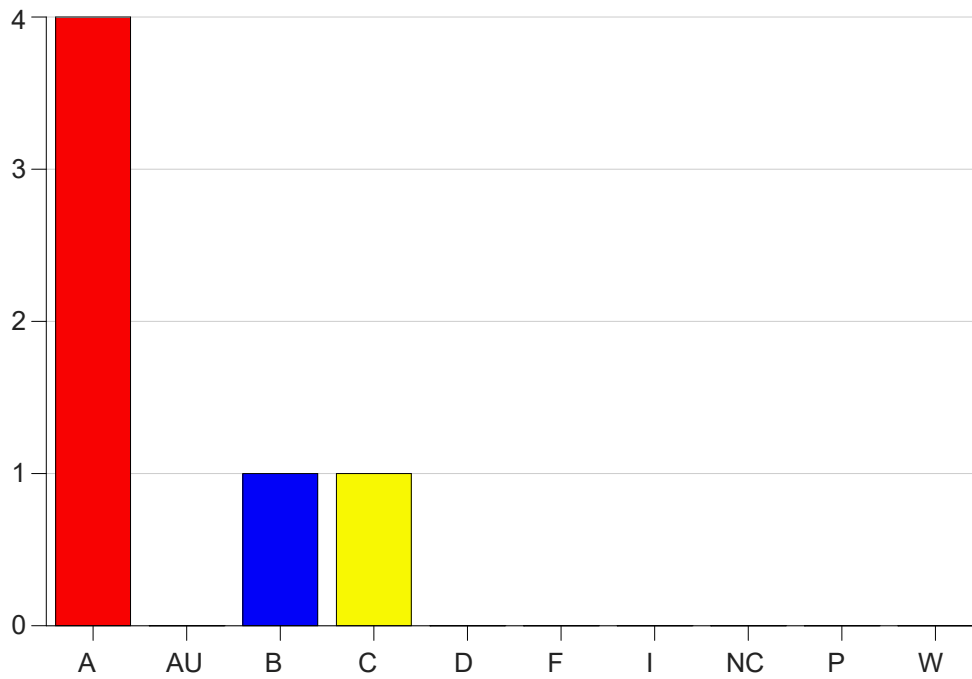

Louisiana State University Eunice

Grade Distribution by Course

2020 Spring Semester

Nov 6, 2020
11:38:43 PM

Course Work Course Number: FSCI1001

Course Work Count - All		A	AU	B	C	D	F	I	NC	P	W	Total
25	Hally,R	4	0	1	1	0	0	0	0	0	0	6
Total		4	0	1	1	0	0	0	0	0	0	6