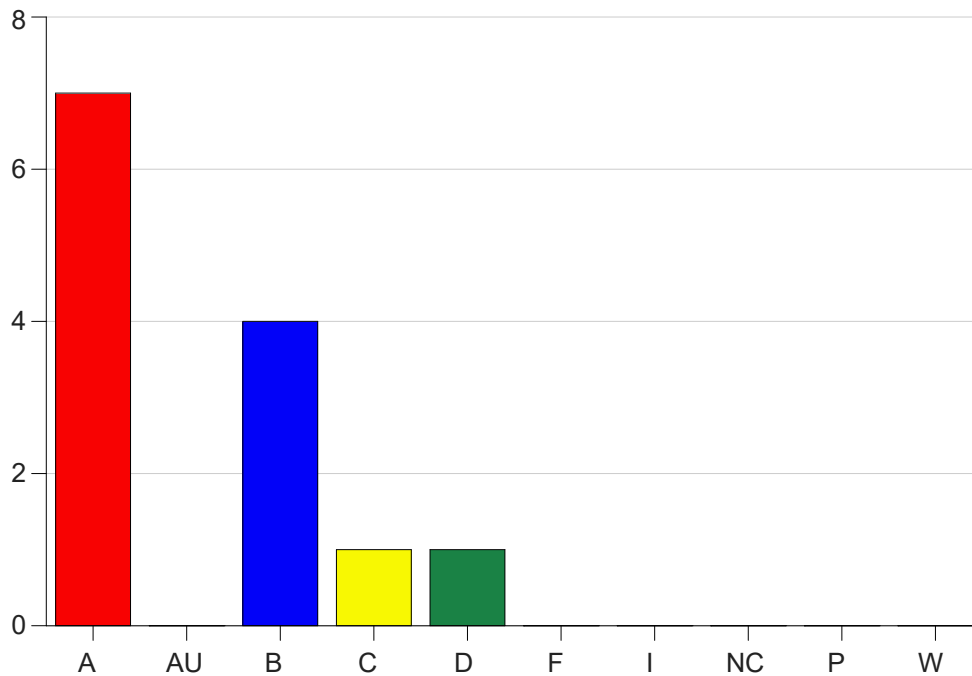

Louisiana State University Eunice

Grade Distribution by Course

2020 Spring Semester

Nov 6, 2020
11:38:43 PM

Course Work Course Number: FSCI2151

Course Work Count - All		A	AU	B	C	D	F	I	NC	P	W	Total
C6	Elg, C	7	0	4	1	1	0	0	0	0	0	13
Total		7	0	4	1	1	0	0	0	0	0	13