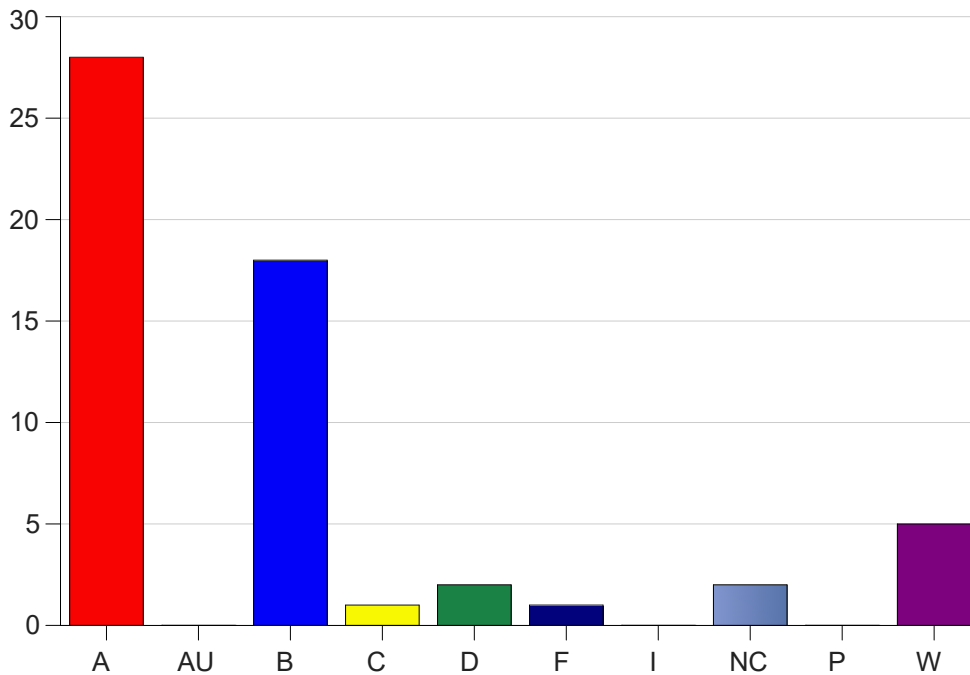

Louisiana State University Eunice

Grade Distribution by Course

2020 Spring Semester

Nov 6, 2020
11:38:43 PM

Course Work Course Number: RADT1000

Course Work Count - All		A	AU	B	C	D	F	I	NC	P	W	Total
02	McLaughlin	11	0	6	0	1	1	0	0	0	1	20
25	McLaughlin	13	0	5	1	0	0	0	1	0	2	22
26	McLaughlin	4	0	7	0	1	0	0	1	0	2	15
Total		28	0	18	1	2	1	0	2	0	5	57