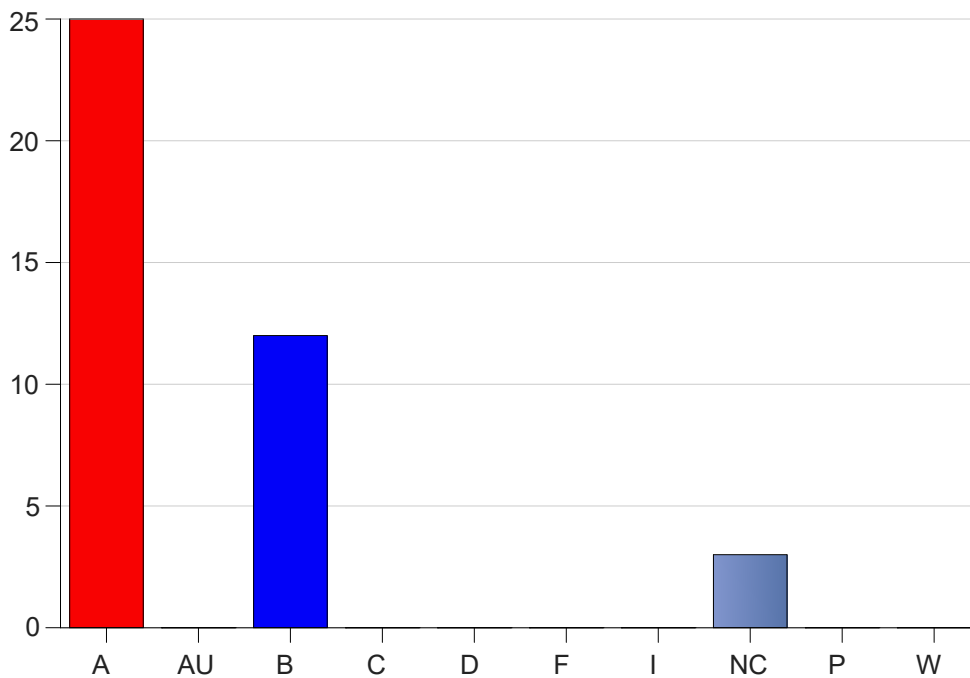

Louisiana State University Eunice

Grade Distribution by Course

2020 Spring Semester

Nov 6, 2020
11:38:43 PM

Course Work Course Number: SOCL2505

Course Work Count - All		A	AU	B	C	D	F	I	NC	P	W	Total
C6	Robinson,J	25	0	12	0	0	0	0	3	0	0	40
Total		25	0	12	0	0	0	0	3	0	0	40