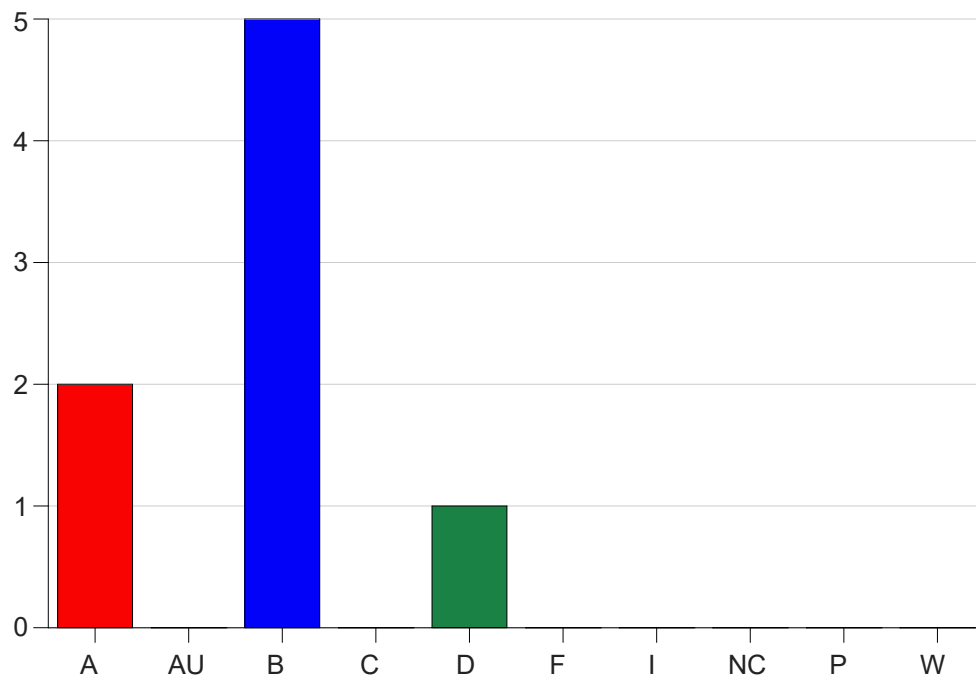

Louisiana State University Eunice

Grade Distribution by Course

2020 Spring Semester

Nov 6, 2020
11:38:43 PM

Course Work Course Number: MC 2010

Course Work Count - All		A	AU	B	C	D	F	I	NC	P	W	Total
25	Walker, B	2	0	5	0	1	0	0	0	0	0	8
Total		2	0	5	0	1	0	0	0	0	0	8