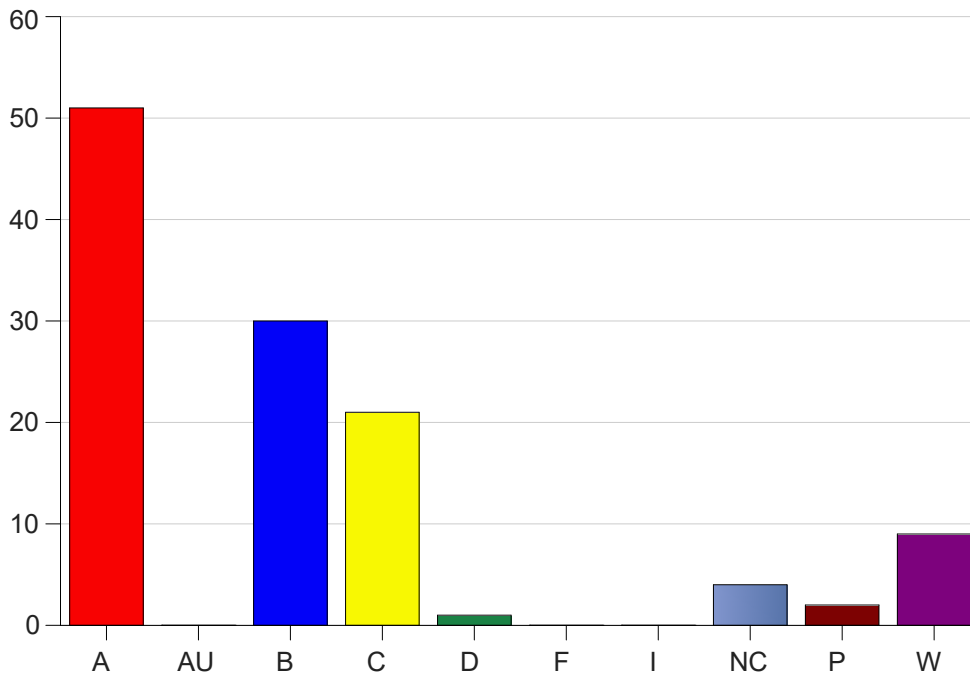

Louisiana State University Eunice

Grade Distribution by Course

2020 Spring Semester

Nov 6, 2020
11:38:43 PM

Course Work Course Number: MATH1022

Course Work Count - All		A	AU	B	C	D	F	I	NC	P	W	Total
01	Jean, J	1	0	6	10	0	0	0	0	1	2	20
02	Escude',W	1	0	2	0	0	0	0	1	0	0	4
03	Escude',W	6	0	5	8	1	0	0	1	1	3	25
D1	Sonnier,R	12	0	8	1	0	0	0	2	0	2	25
D4	Boffenmyer	12	0	8	1	0	0	0	0	0	2	23
D5	McCoy,S	19	0	1	1	0	0	0	0	0	0	21
Total		51	0	30	21	1	0	0	4	2	9	118