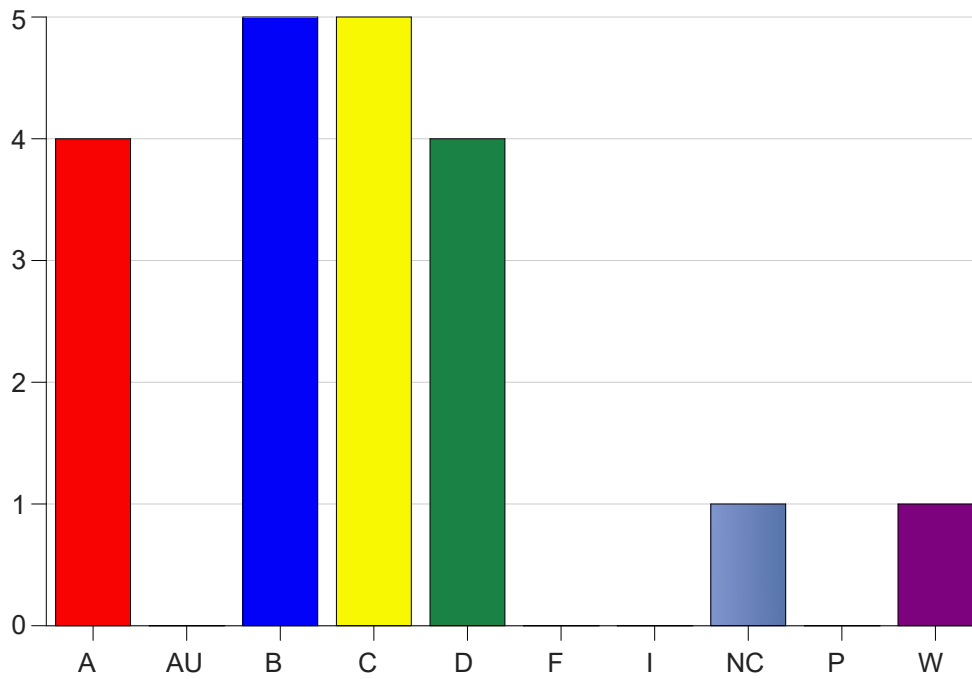

Louisiana State University Eunice

Grade Distribution by Course

2020 Spring Semester

Nov 6, 2020
11:38:43 PM

Course Work Course Number: NURS1130

Course Work Count - All		A	AU	B	C	D	F	I	NC	P	W	Total
60	Didier, B.	4	0	5	5	4	0	0	1	0	1	20
Total		4	0	5	5	4	0	0	1	0	1	20