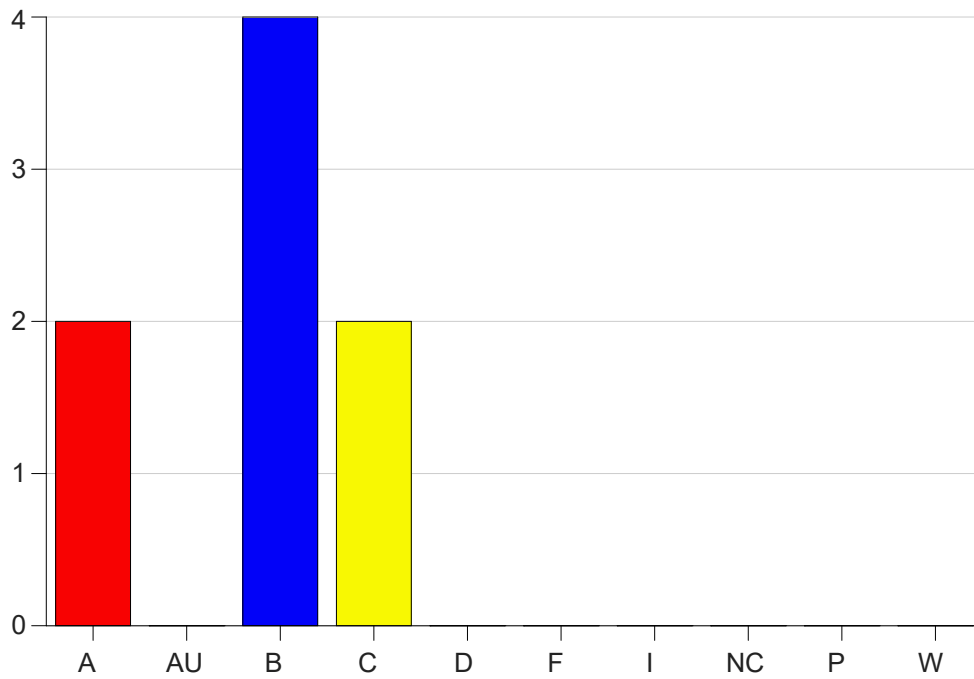

Louisiana State University Eunice

Grade Distribution by Course

2020 Spring Semester

Nov 6, 2020
11:38:43 PM

Course Work Course Number: ART 1011

Course Work Count - All		A	AU	B	C	D	F	I	NC	P	W	Total
01	Guilbeau,M	2	0	4	2	0	0	0	0	0	0	8
Total		2	0	4	2	0	0	0	0	0	0	8