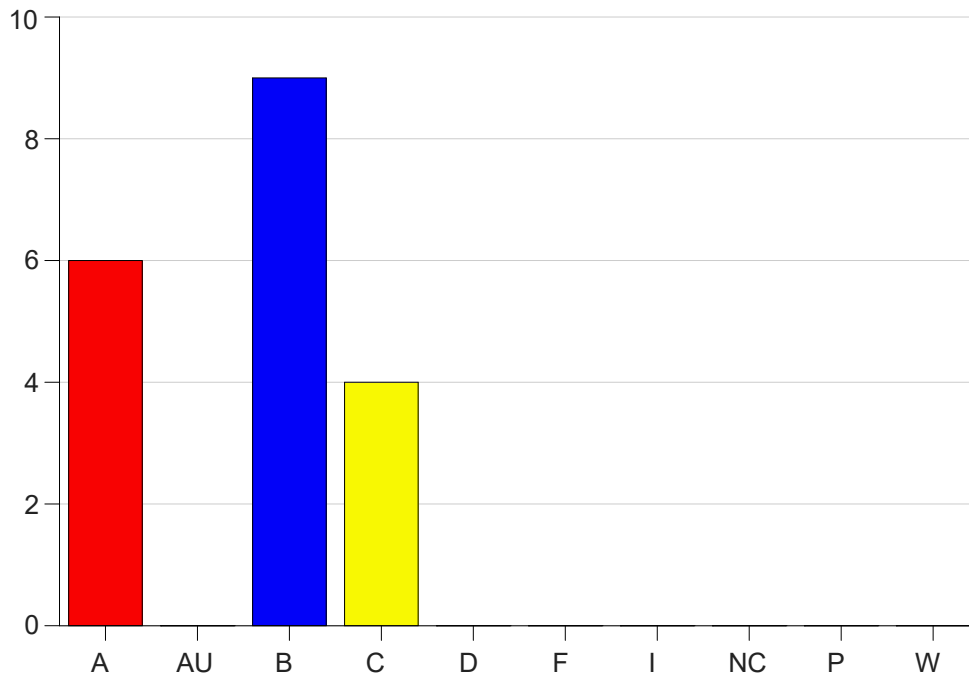

Louisiana State University Eunice

Grade Distribution by Course

2020 Spring Semester

Nov 6, 2020
11:38:43 PM

Course Work Course Number: MATH1019

Course Work Count - All		A	AU	B	C	D	F	I	NC	P	W	Total
01	Dunlap,A	6	0	9	4	0	0	0	0	0	0	19
Total		6	0	9	4	0	0	0	0	0	0	19