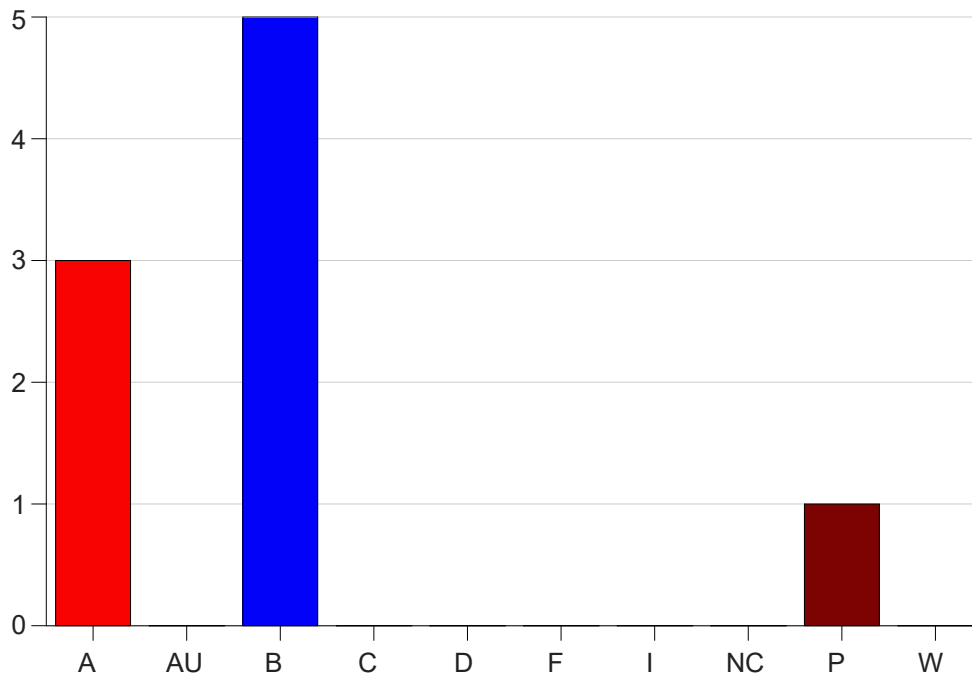

Louisiana State University Eunice

Grade Distribution by Course

2020 Spring Semester

Nov 6, 2020
11:38:43 PM

Course Work Course Number: CSC 2257

Course Work Count - All		A	AU	B	C	D	F	I	NC	P	W	Total
25	Cooper,L	3	0	5	0	0	0	0	0	1	0	9
Total		3	0	5	0	0	0	0	0	1	0	9