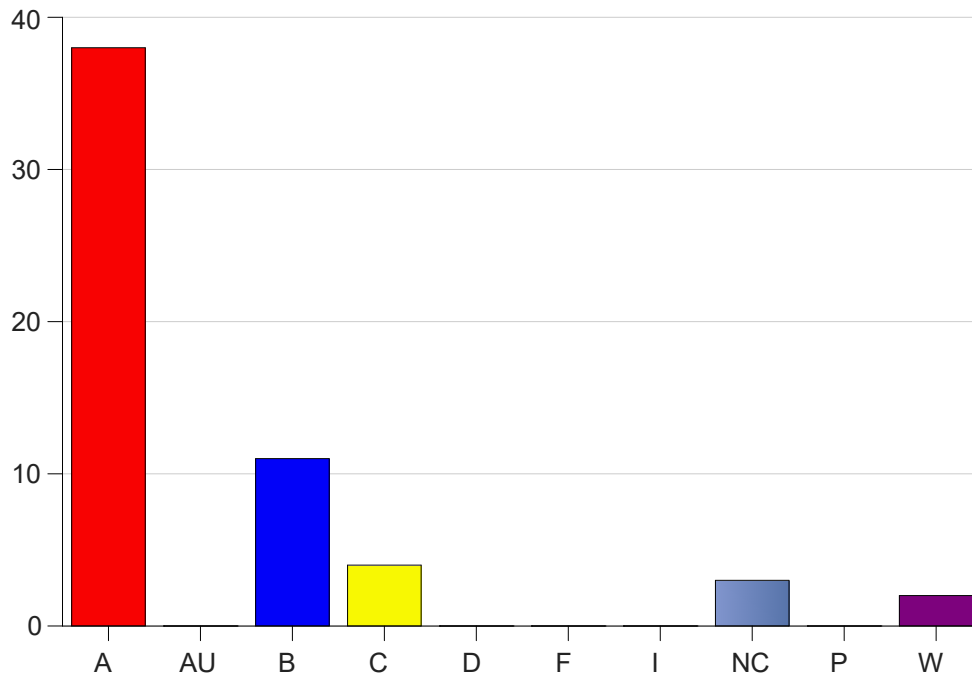

Louisiana State University Eunice

Grade Distribution by Course

2020 Spring Semester

Nov 6, 2020
11:38:43 PM

Course Work Course Number: HIST2071

Course Work Count - All		A	AU	B	C	D	F	I	NC	P	W	Total
01	Baltakis,A	7	0	8	4	0	0	0	0	0	1	20
25	Sellers,W	31	0	3	0	0	0	0	3	0	1	38
Total		38	0	11	4	0	0	0	3	0	2	58