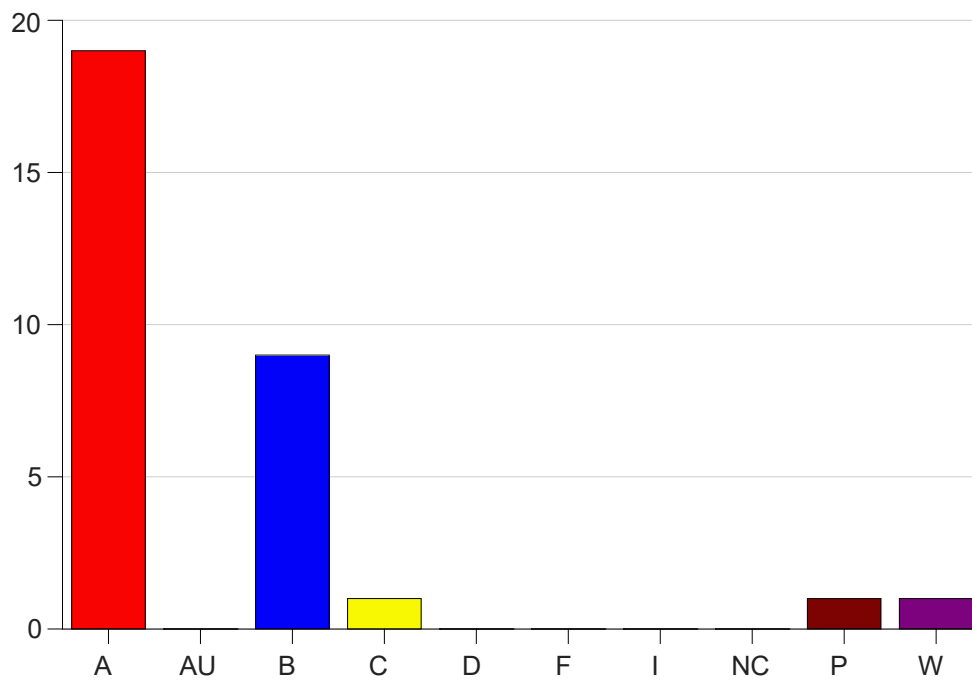

Louisiana State University Eunice

Grade Distribution by Course

2020 Spring Semester

Nov 6, 2020
11:38:43 PM

Course Work Course Number: EDCI1000

Course Work Count - All		A	AU	B	C	D	F	I	NC	P	W	Total
01	Leslie, M	15	0	1	0	0	0	0	0	1	0	17
02	Street, M	4	0	8	1	0	0	0	0	0	1	14
Total		19	0	9	1	0	0	0	0	1	1	31