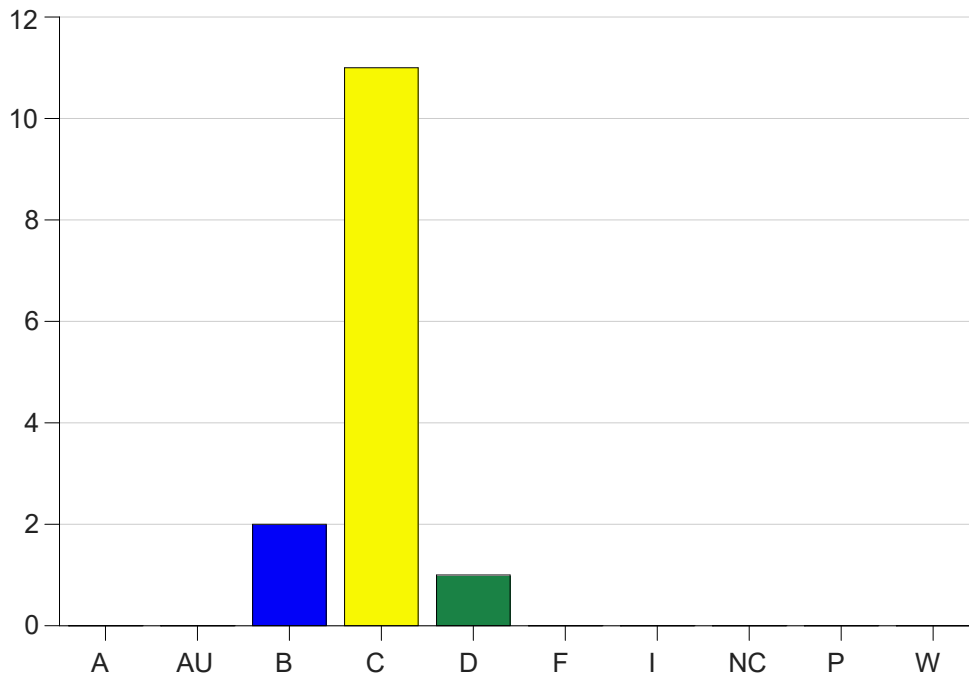

Louisiana State University Eunice

Grade Distribution by Course

2020 Spring Semester

Nov 6, 2020
11:38:43 PM

Course Work Course Number: RC 2015

Course Work Count - All		A	AU	B	C	D	F	I	NC	P	W	Total
01	Warner,K	0	0	2	11	1	0	0	0	0	0	14
Total		0	0	2	11	1	0	0	0	0	0	14