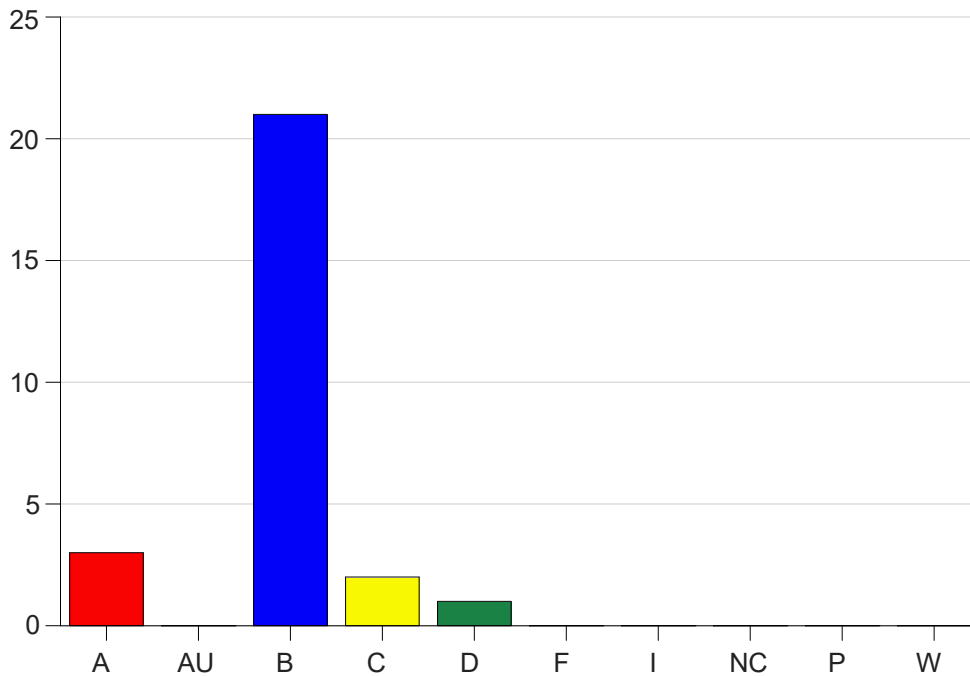

Louisiana State University Eunice

Grade Distribution by Course

2020 Spring Semester

Nov 6, 2020
11:38:43 PM

Course Work Course Number: NURS2430

Course Work Count - All		A	AU	B	C	D	F	I	NC	P	W	Total
60	Moore, B	3	0	21	2	1	0	0	0	0	0	27
Total		3	0	21	2	1	0	0	0	0	0	27