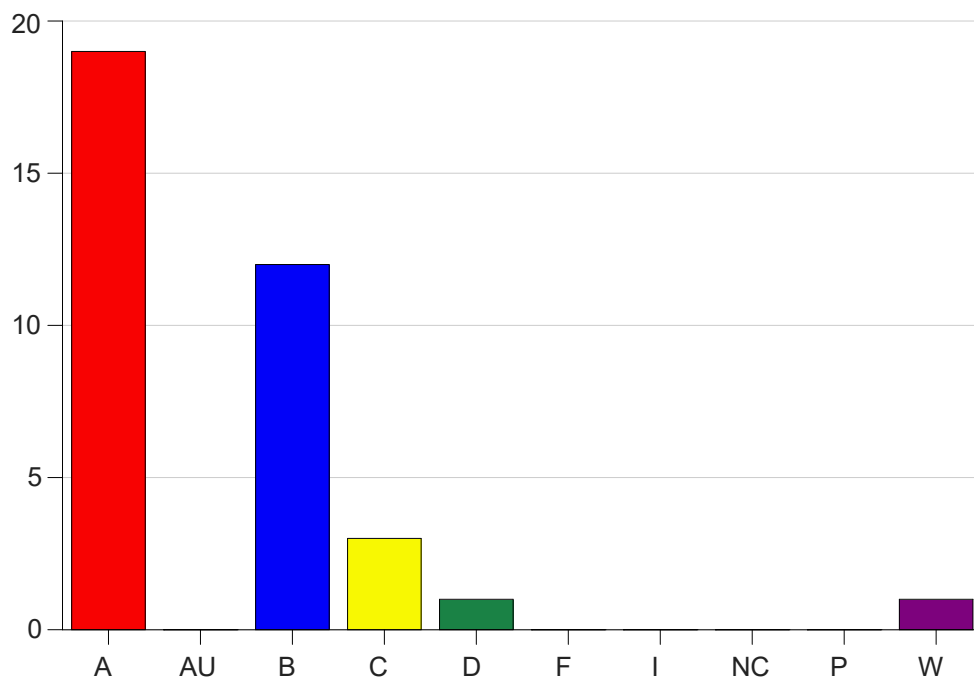

Louisiana State University Eunice

Grade Distribution by Course

2020 Spring Semester

Nov 6, 2020
11:38:43 PM

Course Work Course Number: CHEM1001

Course Work Count - All		A	AU	B	C	D	F	I	NC	P	W	Total
01	Borill, B	19	0	12	3	1	0	0	0	0	1	36
Total		19	0	12	3	1	0	0	0	0	1	36