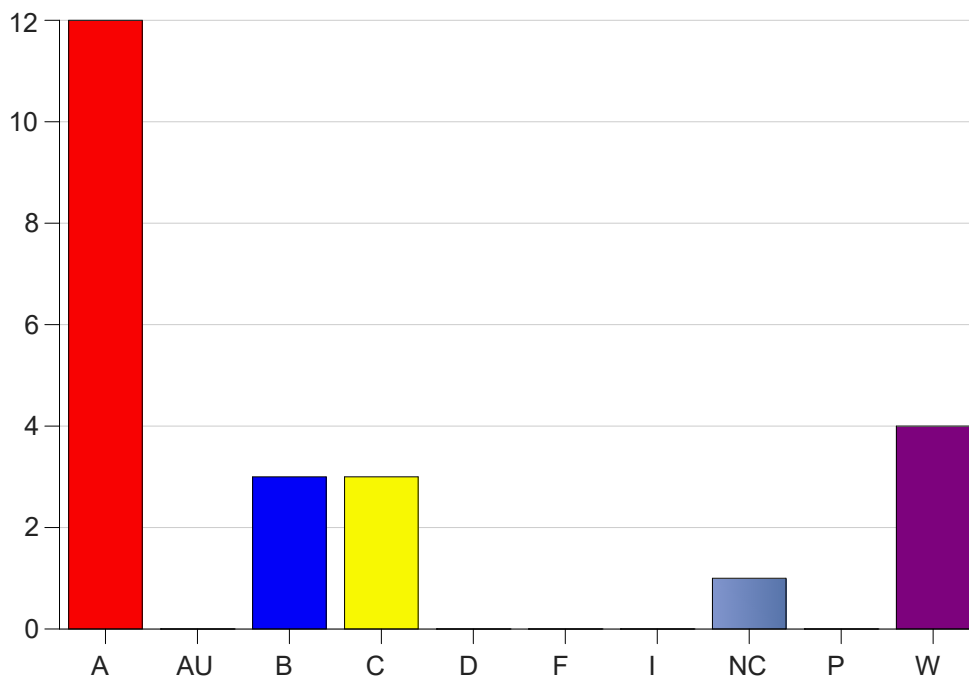

Louisiana State University Eunice

Grade Distribution by Course

2020 Spring Semester

Nov 6, 2020
11:38:43 PM

Course Work Course Number: MATH1550

Course Work Count - All		A	AU	B	C	D	F	I	NC	P	W	Total
01	Vidrine, E	1	0	3	3	0	0	0	1	0	4	12
D1	Sonnier,R	11	0	0	0	0	0	0	0	0	0	11
Total		12	0	3	3	0	0	0	1	0	4	23