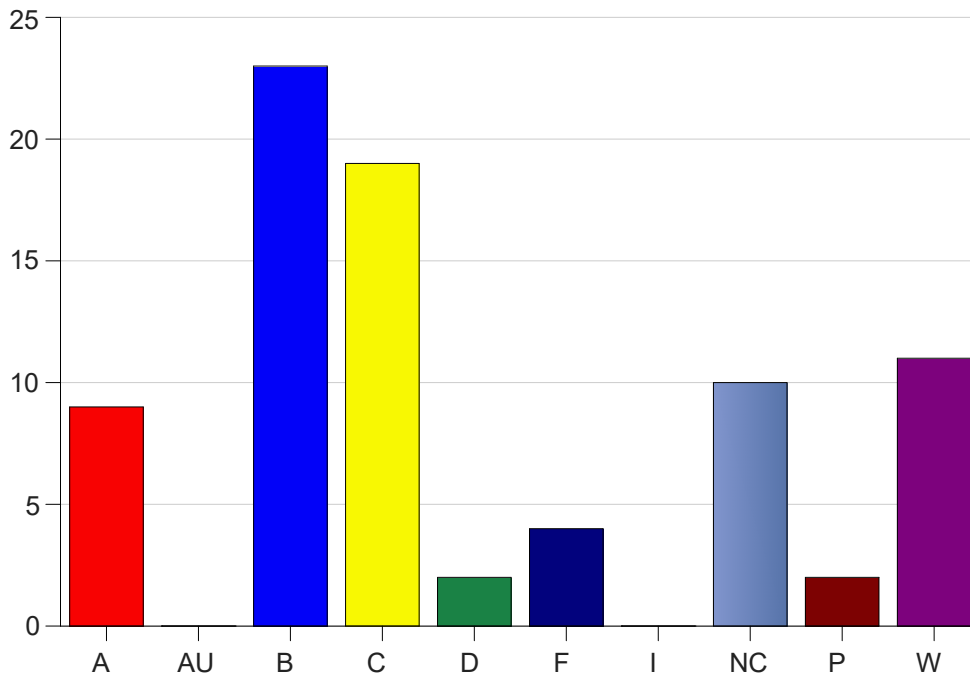

Louisiana State University Eunice

Grade Distribution by Course

2020 Spring Semester

Nov 6, 2020
11:38:43 PM

Course Work Course Number: MATH1021

Course Work Count - All		A	AU	B	C	D	F	I	NC	P	W	Total
01	ThibodeauJ	0	0	4	6	0	0	0	1	0	1	12
03	Dunlap,A	4	0	9	7	1	1	0	3	2	1	28
16	Jean, J	0	0	3	4	0	0	0	1	0	3	11
25	Escude',W	2	0	5	2	1	3	0	5	0	6	24
D1	Boffenmyer	3	0	2	0	0	0	0	0	0	0	5
Total		9	0	23	19	2	4	0	10	2	11	80