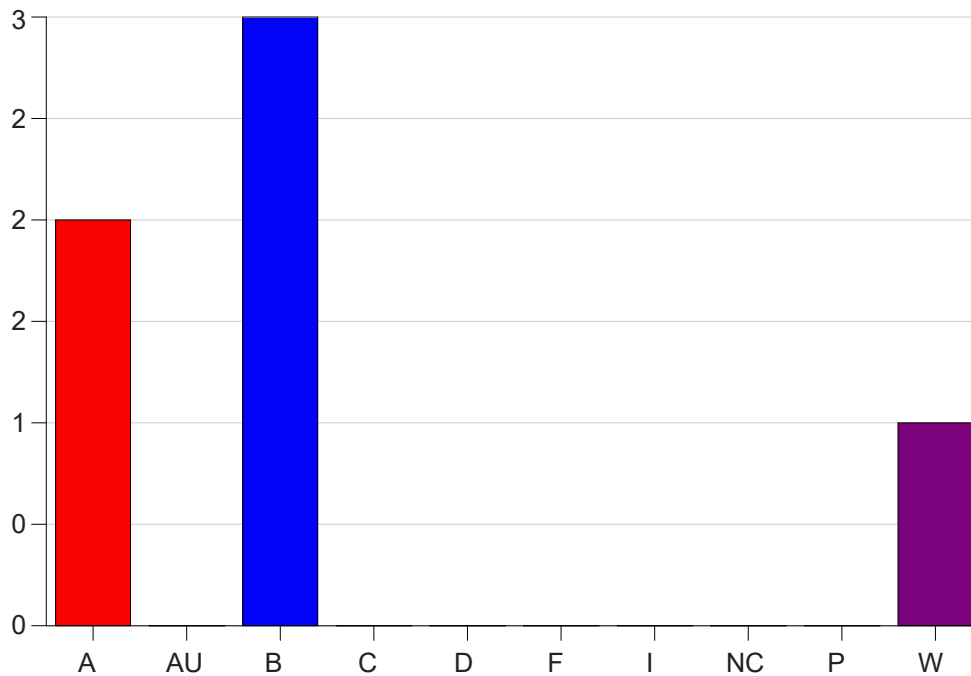

Louisiana State University Eunice

Grade Distribution by Course

2020 Spring Semester

Nov 6, 2020
11:38:43 PM

Course Work Course Number: MKTG2423

Course Work Count - All		A	AU	B	C	D	F	I	NC	P	W	Total
25	Reed, D	2	0	3	0	0	0	0	0	0	1	6
Total		2	0	3	0	0	0	0	0	0	1	6