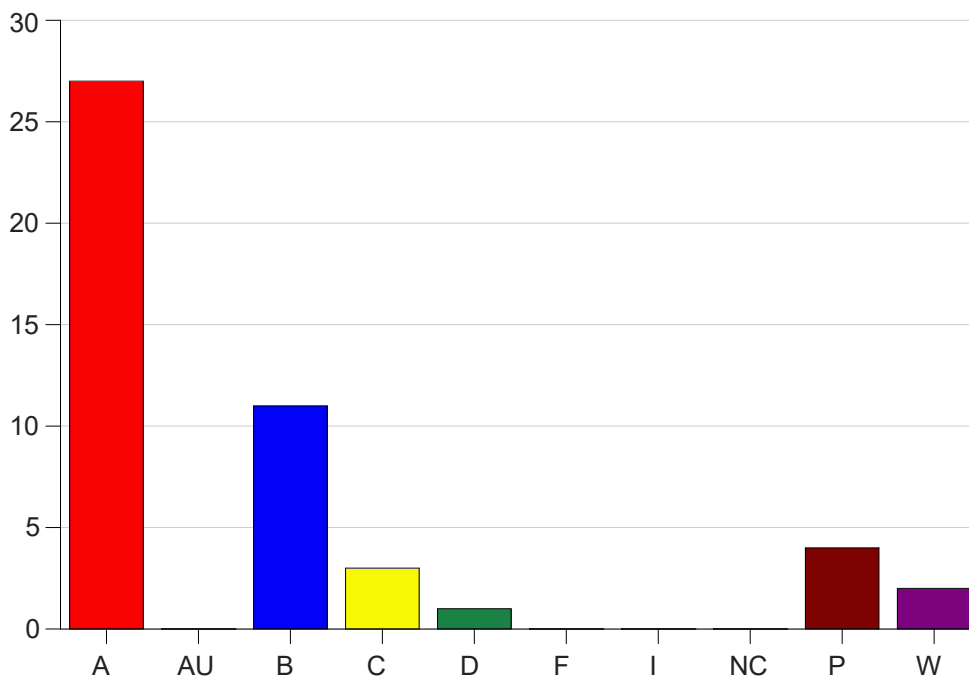

Louisiana State University Eunice

Grade Distribution by Course

2020 Spring Semester

Nov 6, 2020
11:38:43 PM

Course Work Course Number: ECON2010

Course Work Count - All		A	AU	B	C	D	F	I	NC	P	W	Total
01	Nguyen,H	16	0	4	0	0	0	0	0	0	0	20
C6	Bahloul, T	11	0	7	3	1	0	0	0	4	2	28
Total		27	0	11	3	1	0	0	0	4	2	48