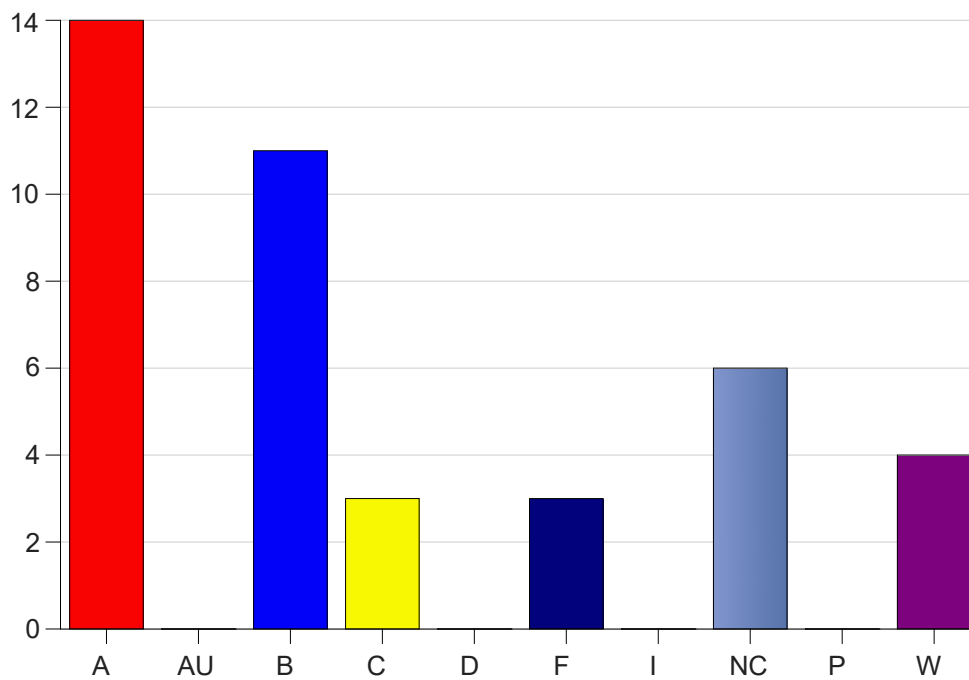

Louisiana State University Eunice

Grade Distribution by Course

2020 Spring Semester

Nov 6, 2020
11:38:43 PM

Course Work Course Number: ECON2000

Course Work Count - All		A	AU	B	C	D	F	I	NC	P	W	Total
01	Nguyen,H	13	0	3	0	0	0	0	0	0	0	16
C1	Bergan, N	1	0	8	3	0	3	0	6	0	4	25
Total		14	0	11	3	0	3	0	6	0	4	41