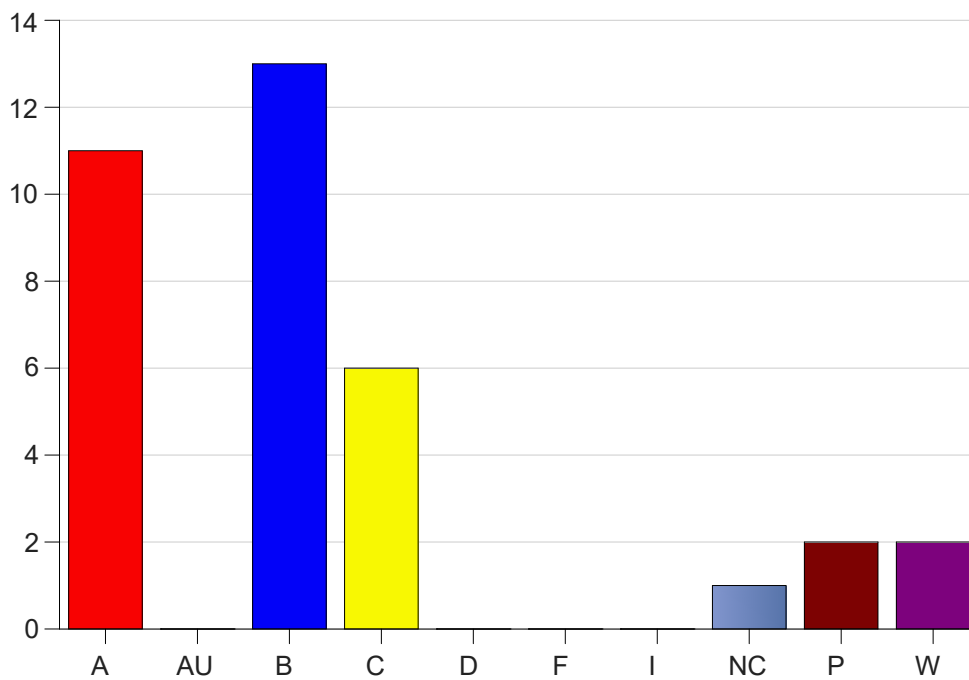

Louisiana State University Eunice

Grade Distribution by Course

2020 Spring Semester

Nov 6, 2020
11:38:43 PM

Course Work Course Number: ACCT2101

Course Work Count - All		A	AU	B	C	D	F	I	NC	P	W	Total
01	Holmes, W	8	0	6	5	0	0	0	0	2	1	22
25	Holmes, W	3	0	7	1	0	0	0	1	0	1	13
Total		11	0	13	6	0	0	0	1	2	2	35