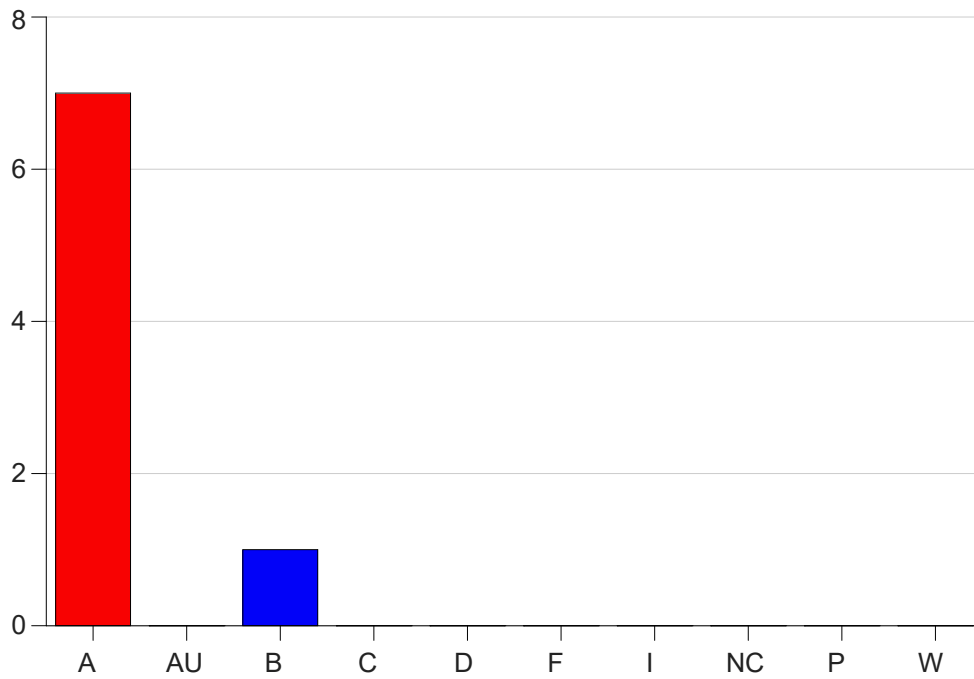

Louisiana State University Eunice

Grade Distribution by Course

2020 Spring Semester

Nov 6, 2020
11:38:43 PM

Course Work Course Number: PHYS2109

Course Work Count - All		A	AU	B	C	D	F	I	NC	P	W	Total
90	Yoo, C	7	0	1	0	0	0	0	0	0	0	8
Total		7	0	1	0	0	0	0	0	0	0	8