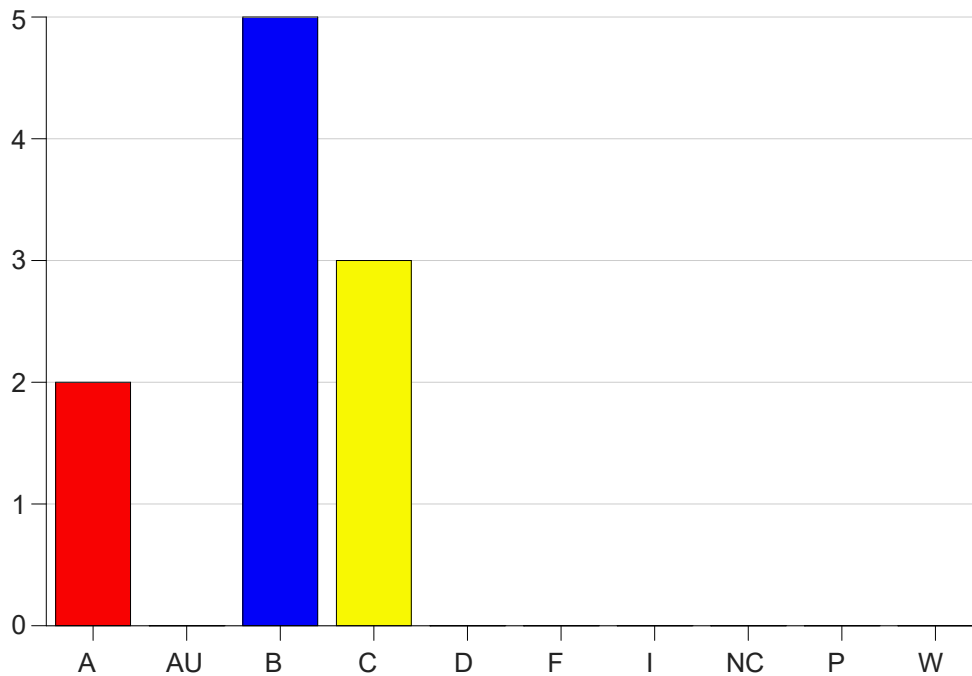

Louisiana State University Eunice

Grade Distribution by Course

2020 Spring Semester

Nov 6, 2020
11:38:43 PM

Course Work Course Number: SURT2200

Course Work Count - All		A	AU	B	C	D	F	I	NC	P	W	Total
01	Guillory,K	2	0	5	3	0	0	0	0	0	0	10
Total		2	0	5	3	0	0	0	0	0	0	10