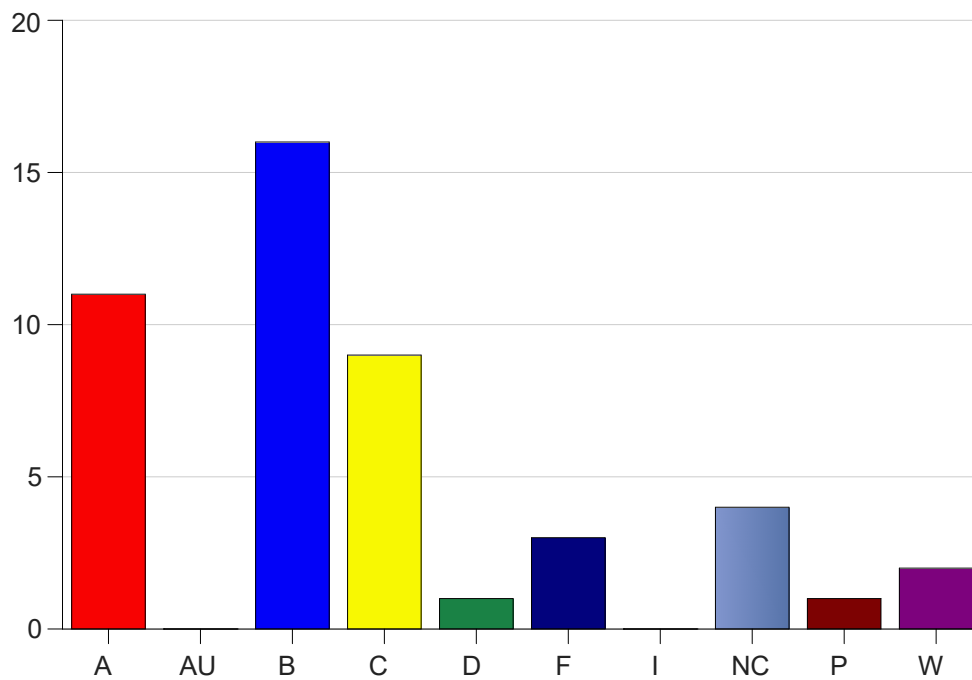

Louisiana State University Eunice

Grade Distribution by Course

2020 Spring Semester

Nov 6, 2020
11:38:43 PM

Course Work Course Number: ENVS1126

Course Work Count - All		A	AU	B	C	D	F	I	NC	P	W	Total
25	Jariel,D	8	0	12	3	0	1	0	3	1	1	29
L1	Jariel,D	3	0	4	6	1	2	0	1	0	1	18
Total		11	0	16	9	1	3	0	4	1	2	47