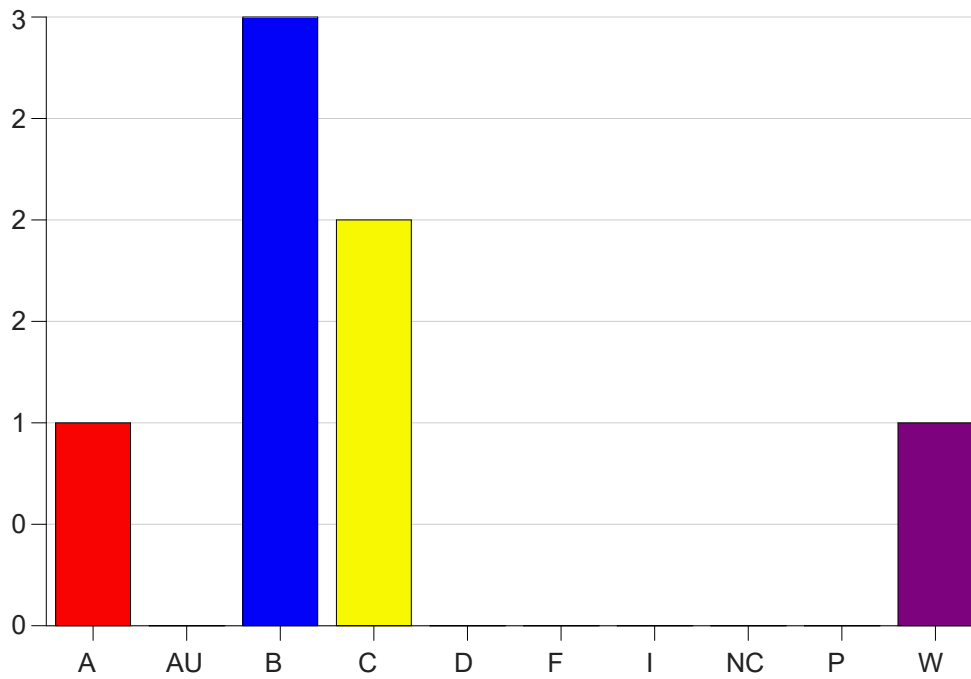

Louisiana State University Eunice

Grade Distribution by Course

2020 Spring Semester

Nov 6, 2020
11:38:43 PM

Course Work Course Number: CSC 2280

Course Work Count - All		A	AU	B	C	D	F	I	NC	P	W	Total
25	Cooper,L	1	0	3	2	0	0	0	0	0	1	7
Total		1	0	3	2	0	0	0	0	0	1	7