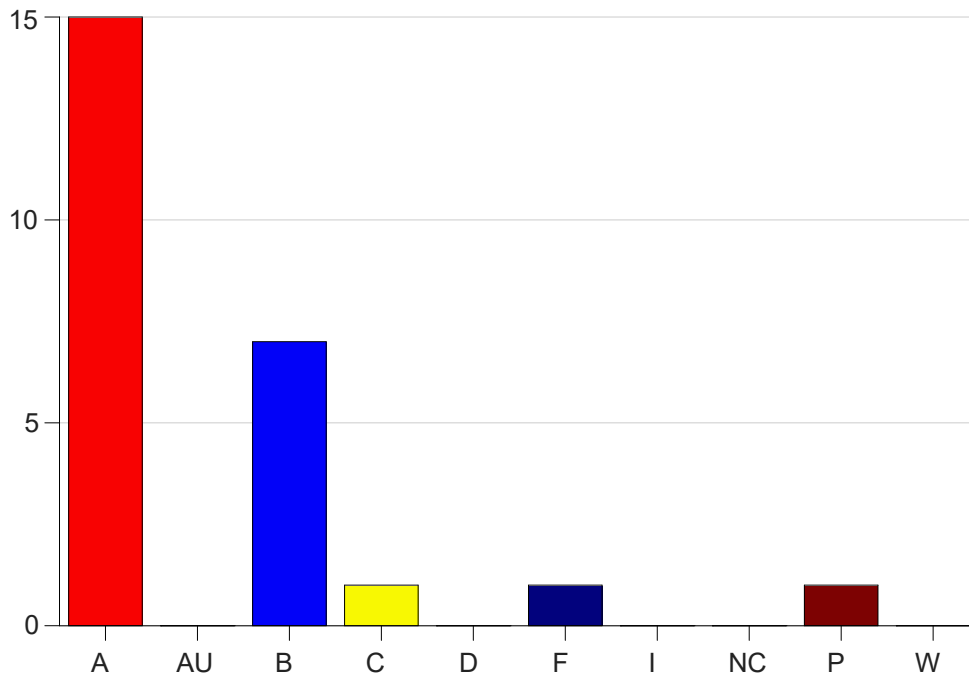

Louisiana State University Eunice

Grade Distribution by Course

2020 Spring Semester

Nov 6, 2020
11:38:43 PM

Course Work Course Number: HCM 2601

Course Work Count - All		A	AU	B	C	D	F	I	NC	P	W	Total
25	Morris, D	15	0	7	1	0	1	0	0	1	0	25
Total		15	0	7	1	0	1	0	0	1	0	25