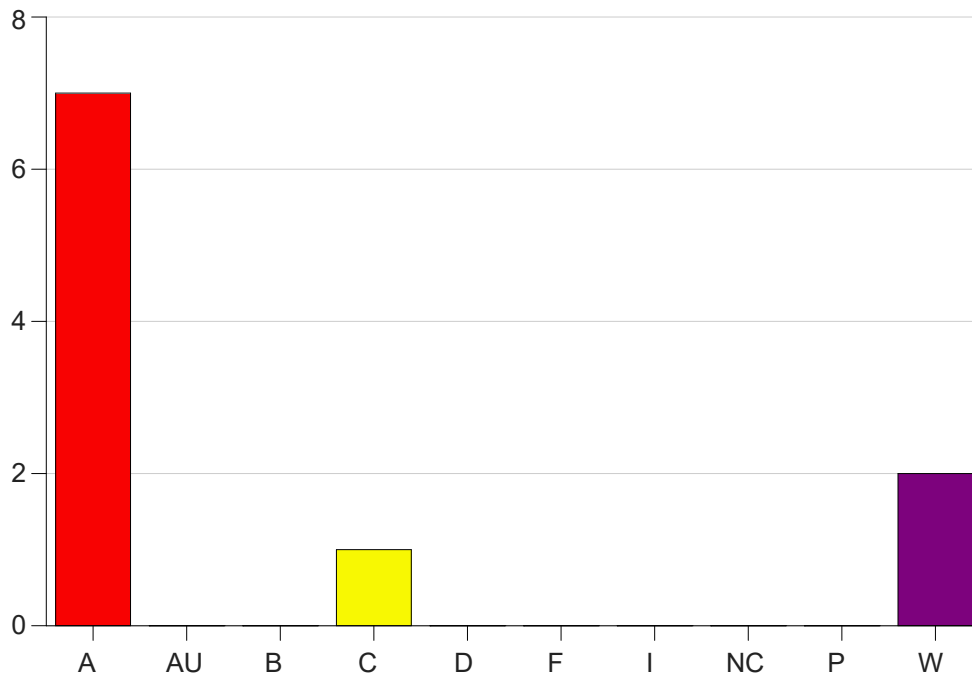

Louisiana State University Eunice

Grade Distribution by Course

2020 Spring Semester

Nov 6, 2020
11:38:43 PM

Course Work Course Number: ACCT2105

Course Work Count - All		A	AU	B	C	D	F	I	NC	P	W	Total
25	Holmes, W	7	0	0	1	0	0	0	0	0	2	10
Total		7	0	0	1	0	0	0	0	0	2	10