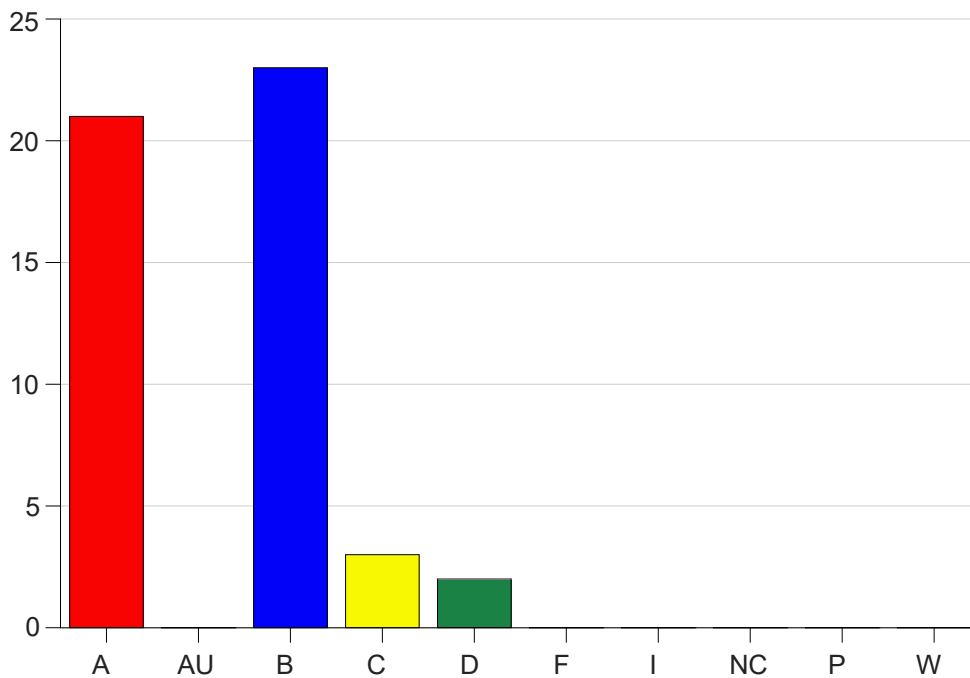

Louisiana State University Eunice

Grade Distribution by Course

2020 Spring Semester

Nov 6, 2020
11:38:43 PM

Course Work Course Number: NURS2530

Course Work Count - All		A	AU	B	C	D	F	I	NC	P	W	Total
01	LaFleur,L	21	0	23	3	2	0	0	0	0	0	49
Total		21	0	23	3	2	0	0	0	0	0	49