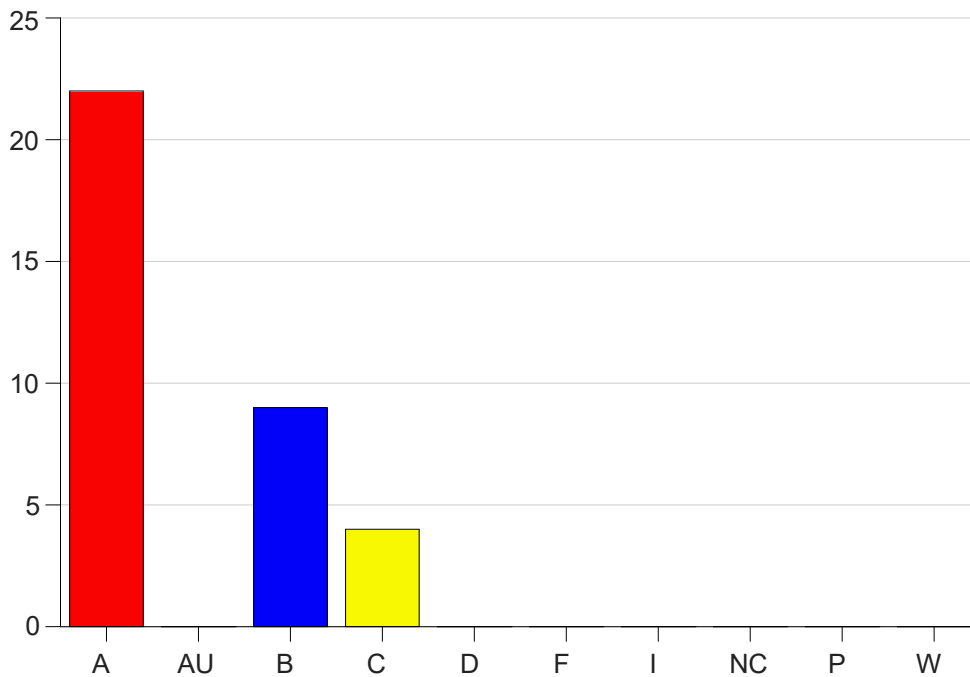

Louisiana State University Eunice

Grade Distribution by Course

2020 Spring Semester

Nov 6, 2020
11:38:43 PM

Course Work Course Number: BIOL1209

Course Work Count - All		A	AU	B	C	D	F	I	NC	P	W	Total
91	Jariel,D	2	0	5	3	0	0	0	0	0	0	10
93	Cordes,J	13	0	4	1	0	0	0	0	0	0	18
D1	Readore, G	6	0	0	0	0	0	0	0	0	0	6
D3	Bergeron,P	1	0	0	0	0	0	0	0	0	0	1
Total		22	0	9	4	0	0	0	0	0	0	35