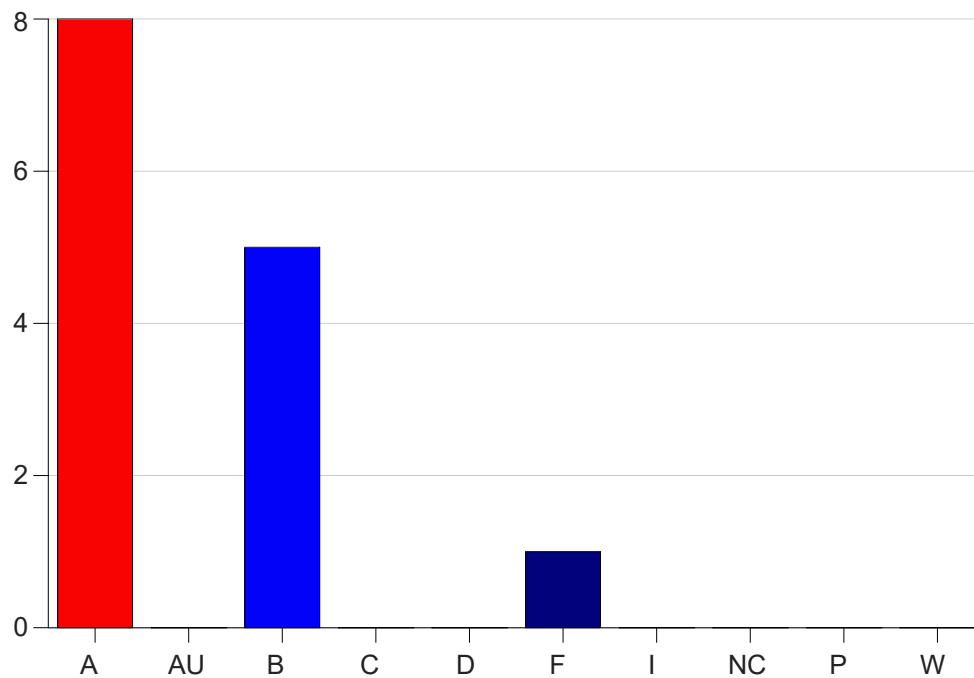

Louisiana State University Eunice

Grade Distribution by Course

2020 Spring Semester

Nov 6, 2020
11:38:43 PM

Course Work Course Number: ALLH2625

Course Work Count - All		A	AU	B	C	D	F	I	NC	P	W	Total
25	Massy,J	8	0	5	0	0	1	0	0	0	0	14
Total		8	0	5	0	0	1	0	0	0	0	14