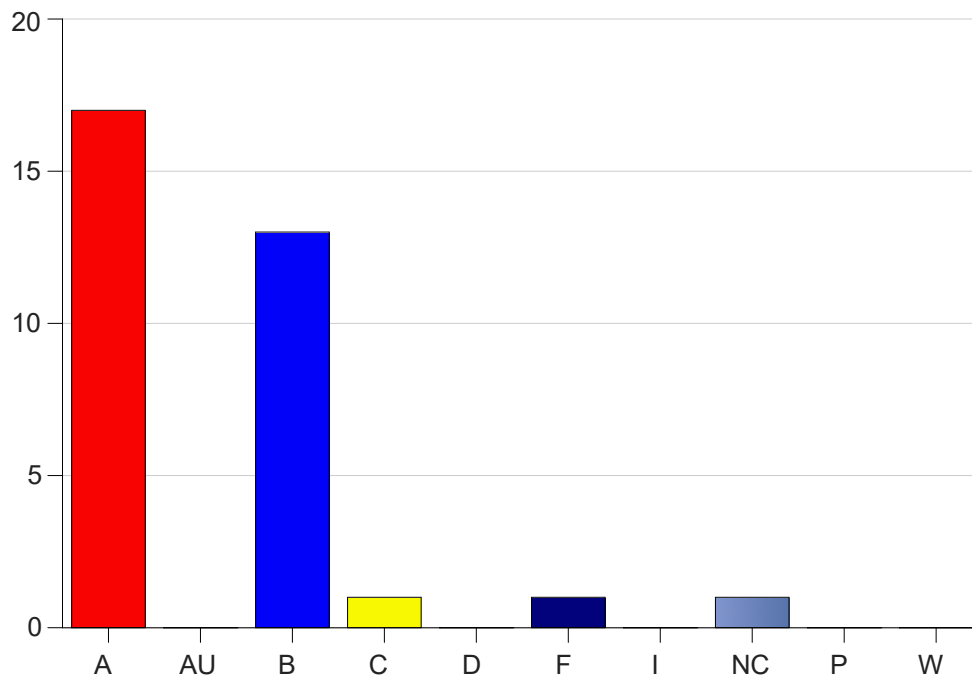

Louisiana State University Eunice

Grade Distribution by Course

2020 Spring Semester

Nov 6, 2020
11:38:43 PM

Course Work Course Number: CMST2010

Course Work Count - All		A	AU	B	C	D	F	I	NC	P	W	Total
25	Stevens,B	17	0	13	1	0	1	0	1	0	0	33
Total		17	0	13	1	0	1	0	1	0	0	33