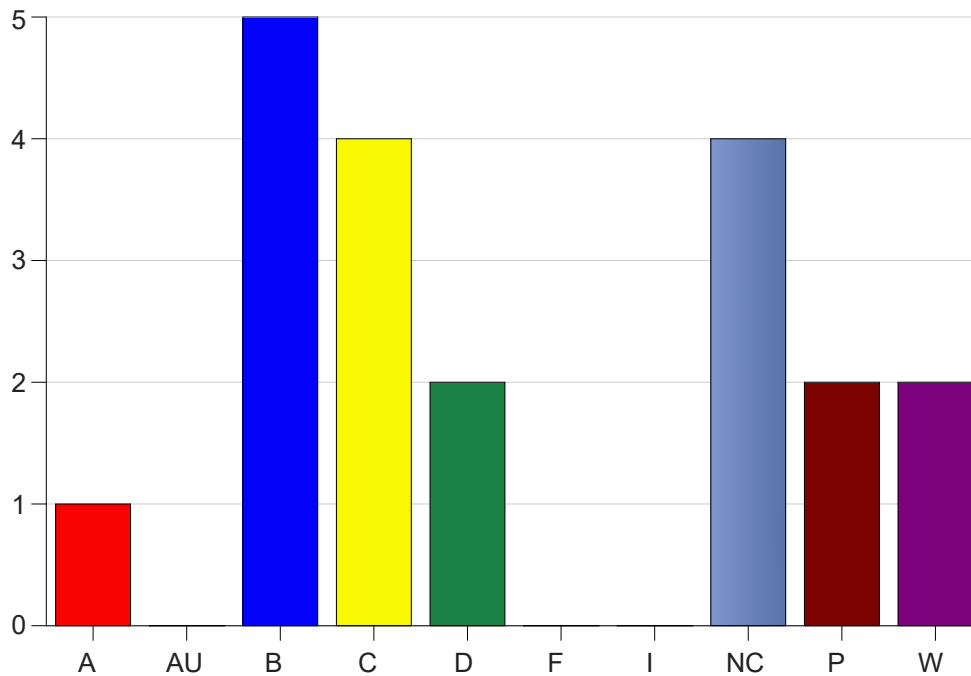

Louisiana State University Eunice

Grade Distribution by Course

2020 Spring Semester

Nov 6, 2020
11:38:43 PM

Course Work Course Number: MATH1431

Course Work Count - All		A	AU	B	C	D	F	I	NC	P	W	Total
01	Escude',W	1	0	5	4	2	0	0	4	2	2	20
Total		1	0	5	4	2	0	0	4	2	2	20