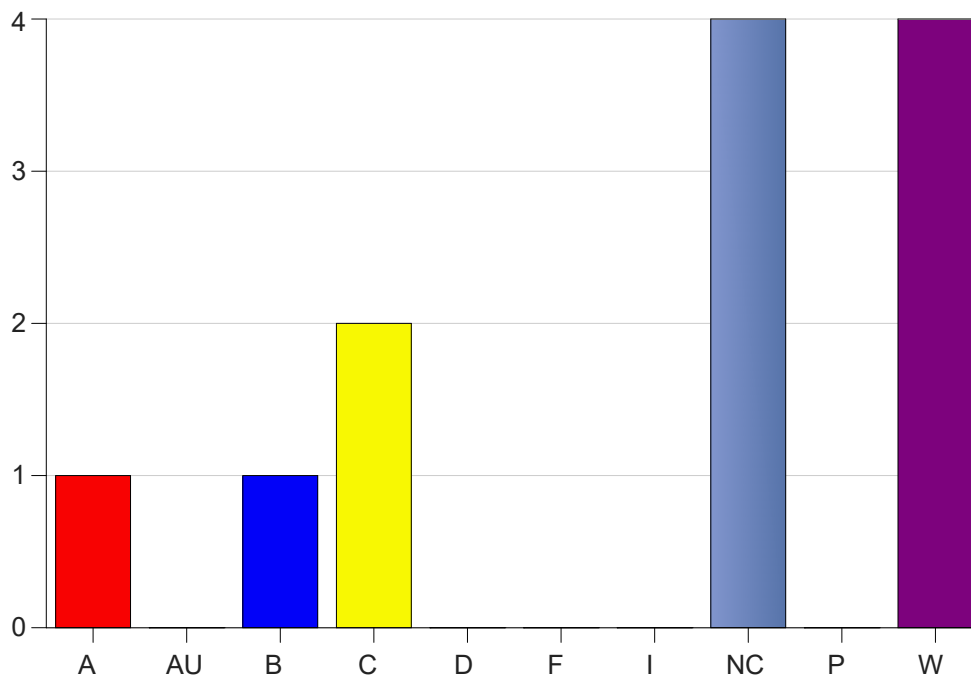

Louisiana State University Eunice

Grade Distribution by Course

2020 Spring Semester

Nov 6, 2020
11:38:43 PM

Course Work Course Number: ASTR1102

Course Work Count - All		A	AU	B	C	D	F	I	NC	P	W	Total
25	Scanlan,M	1	0	1	2	0	0	0	4	0	4	12
Total		1	0	1	2	0	0	0	4	0	4	12