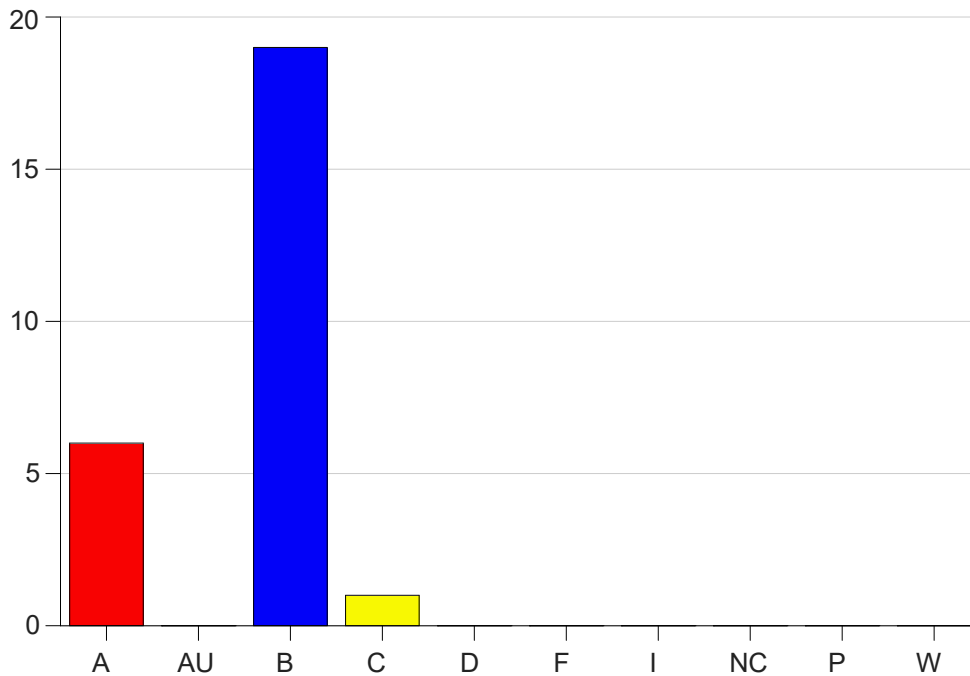

Louisiana State University Eunice

Grade Distribution by Course

2020 Spring Semester

Nov 6, 2020
11:38:43 PM

Course Work Course Number: RADT1012

Course Work Count - All		A	AU	B	C	D	F	I	NC	P	W	Total
01	Sonnier,A	6	0	19	1	0	0	0	0	0	0	26
Total		6	0	19	1	0	0	0	0	0	0	26