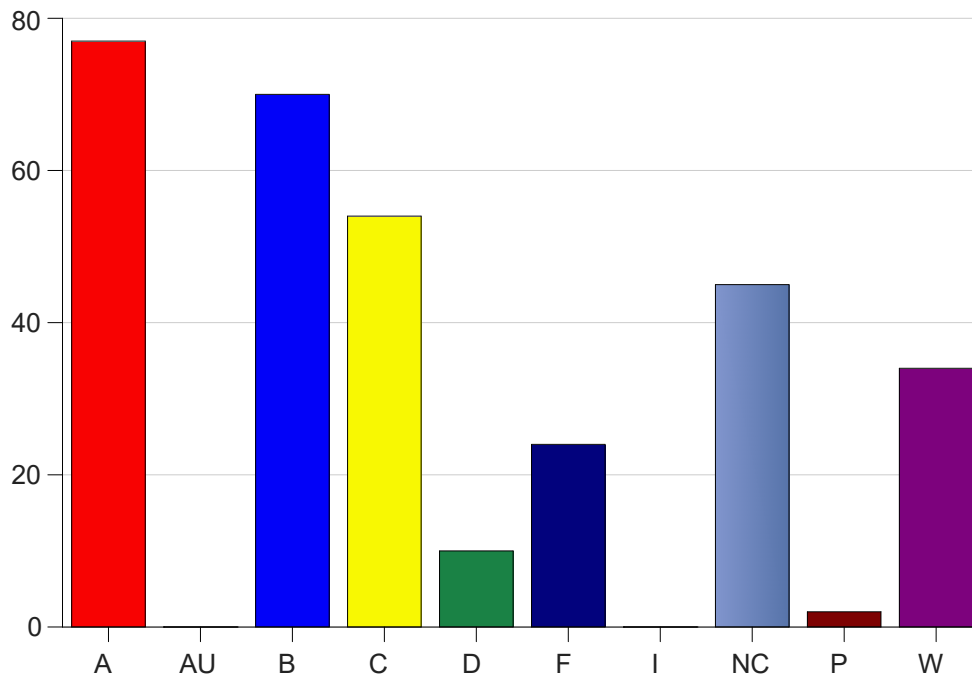

Louisiana State University Eunice

Grade Distribution by Course

2020 Spring Semester

Nov 6, 2020
11:38:43 PM

Course Work Course Number: BIOL1001

Course Work Count - All		A	AU	B	C	D	F	I	NC	P	W	Total
01	Cordes,J	23	0	10	7	3	1	0	6	0	3	53
02	Jariel,D	9	0	10	14	0	2	0	6	0	4	45
03	Cordes,J	20	0	19	11	1	9	0	10	1	9	80
04	Jariel,D	10	0	14	5	1	2	0	7	0	2	41
05	Beshera, K	4	0	7	9	2	4	0	5	0	6	37
25	Barton, L	6	0	5	1	2	2	0	3	1	6	26
26	Barton, L	5	0	4	6	0	1	0	4	0	4	24
C1	FontenotJe	0	0	1	1	1	3	0	4	0	0	10
Total		77	0	70	54	10	24	0	45	2	34	316