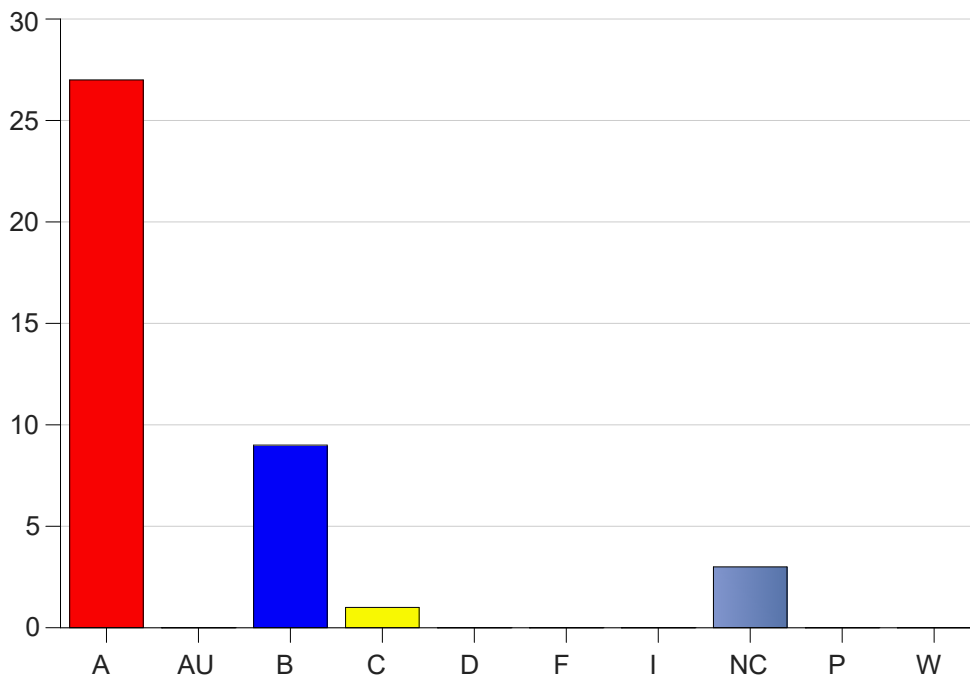

Louisiana State University Eunice

Grade Distribution by Course

2020 Spring Semester

Nov 6, 2020
11:38:43 PM

Course Work Course Number: HIST1001

Course Work Count - All		A	AU	B	C	D	F	I	NC	P	W	Total
25	Sellers,W	27	0	9	1	0	0	0	3	0	0	40
Total		27	0	9	1	0	0	0	3	0	0	40