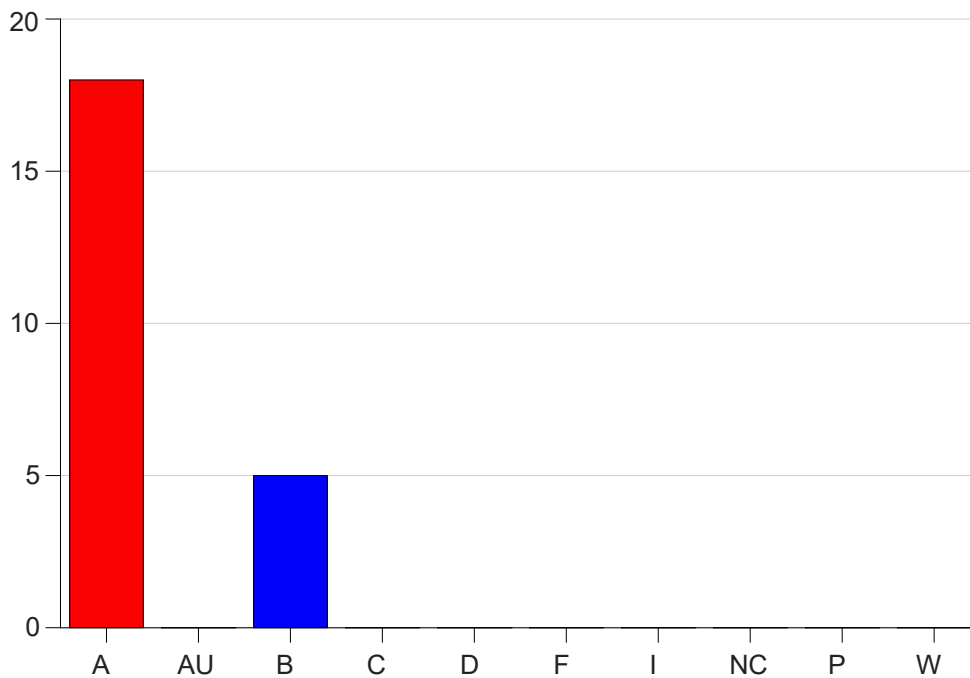

Louisiana State University Eunice

Grade Distribution by Course

2020 Spring Semester

Nov 6, 2020
11:38:43 PM

Course Work Course Number: RADT2038

Course Work Count - All		A	AU	B	C	D	F	I	NC	P	W	Total
01	Lavigne,C	18	0	5	0	0	0	0	0	0	0	23
Total		18	0	5	0	0	0	0	0	0	0	23