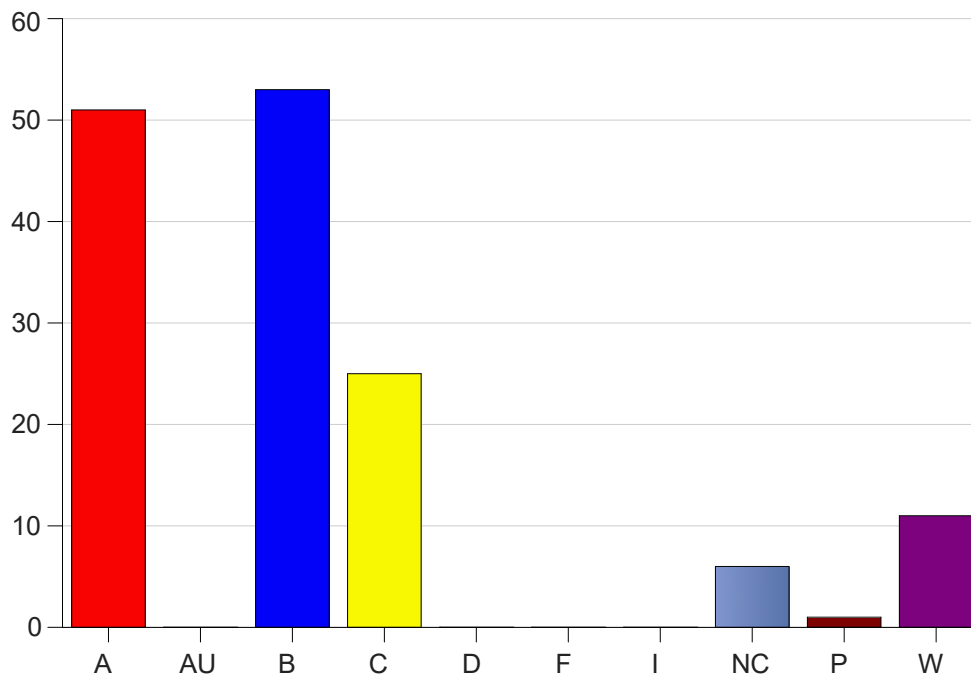

Louisiana State University Eunice

Grade Distribution by Course

2020 Spring Semester

Nov 6, 2020
11:38:43 PM

Course Work Course Number: BIOL2161

Course Work Count - All		A	AU	B	C	D	F	I	NC	P	W	Total
91	Vidrine, M	27	0	5	0	0	0	0	0	0	0	32
92	Beshera, K	8	0	13	6	0	0	0	1	0	2	30
93	Beshera, K	5	0	12	7	0	0	0	4	0	3	31
94	Beshera, K	5	0	10	9	0	0	0	1	1	5	31
95	Beshera, K	3	0	7	2	0	0	0	0	0	0	12
96	Beshera, K	3	0	6	1	0	0	0	0	0	1	11
Total		51	0	53	25	0	0	0	6	1	11	147