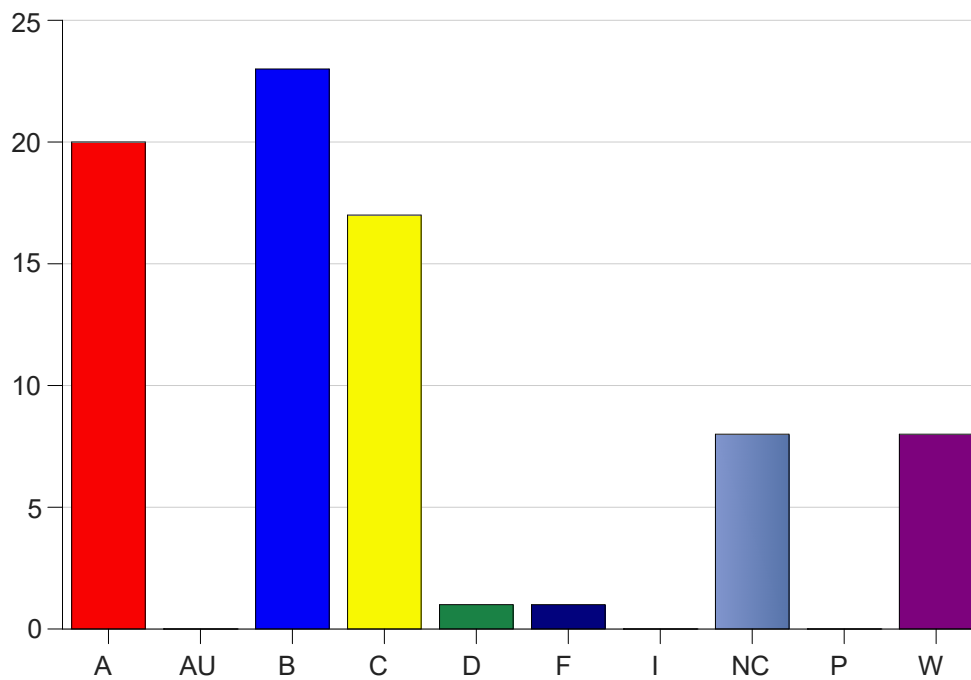

Louisiana State University Eunice

Grade Distribution by Course

2020 Spring Semester

Nov 6, 2020
11:38:43 PM

Course Work Course Number: PHYS1001

Course Work Count - All		A	AU	B	C	D	F	I	NC	P	W	Total
01	Yoo, C	13	0	16	9	0	1	0	6	0	1	46
25	Yoo, C	7	0	7	8	1	0	0	2	0	7	32
Total		20	0	23	17	1	1	0	8	0	8	78