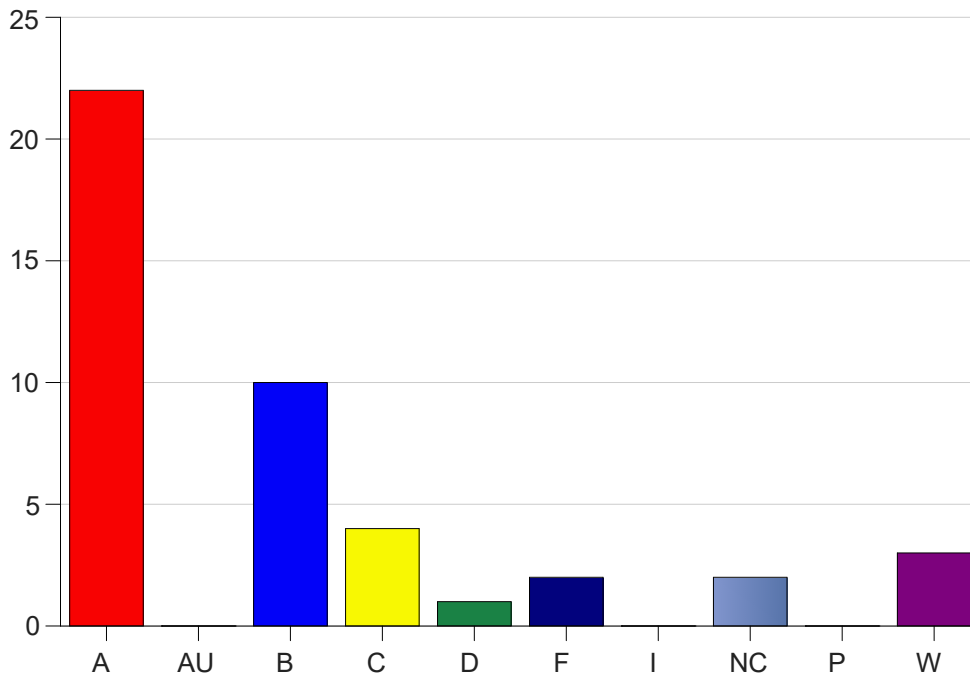

Louisiana State University Eunice

Grade Distribution by Course

2020 Spring Semester

Nov 6, 2020
11:38:43 PM

Course Work Course Number: CJ 1107

Course Work Count - All		A	AU	B	C	D	F	I	NC	P	W	Total
01	Robinson,J	8	0	4	1	0	1	0	2	0	1	17
25	DeCecca,J	14	0	6	3	1	1	0	0	0	2	27
Total		22	0	10	4	1	2	0	2	0	3	44