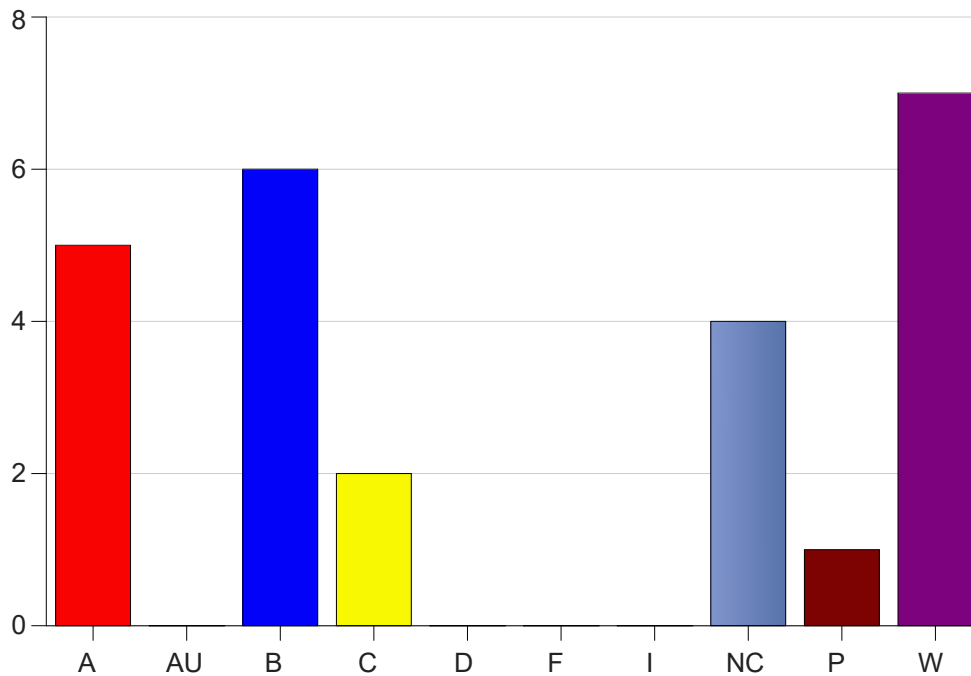

Louisiana State University Eunice

Grade Distribution by Course

2020 Spring Semester

Nov 6, 2020
11:38:43 PM

Course Work Course Number: PHIL1000

Course Work Count - All		A	AU	B	C	D	F	I	NC	P	W	Total
25	Alleman,M	5	0	6	2	0	0	0	4	1	7	25
Total		5	0	6	2	0	0	0	4	1	7	25