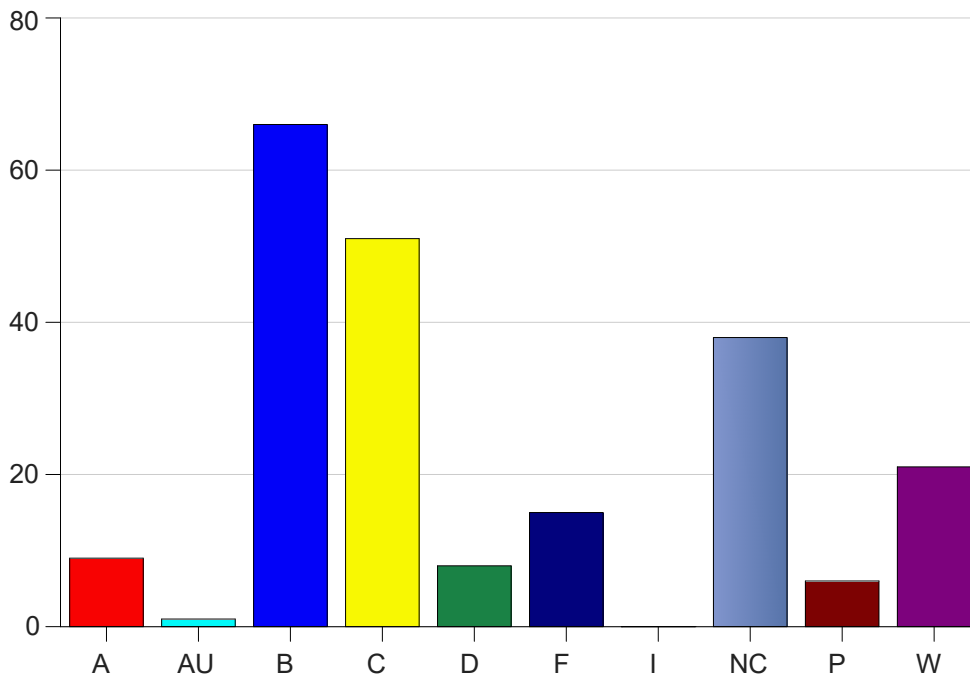

Louisiana State University Eunice

Grade Distribution by Course

2020 Spring Semester

Nov 6, 2020
11:38:43 PM

Course Work Course Number: MATH0015

Course Work Count - All		A	AU	B	C	D	F	I	NC	P	W	Total
02	Christia,R	0	1	11	2	2	3	0	4	0	4	27
03	Denny,F	0	0	7	3	1	0	0	0	1	2	14
25	ThibodeauJ	0	0	7	7	0	1	0	7	1	6	29
81	Vidrine, E	1	0	7	8	1	3	0	7	1	0	28
82	Vidrine, E	1	0	12	8	0	0	0	2	0	2	25
84	Henry, H	1	0	7	6	0	2	0	7	1	3	27
85	ThibodeauJ	2	0	7	9	1	1	0	4	1	1	26
86	Fowler,P	1	0	1	3	0	1	0	0	0	0	6
C6	Semones, G	0	0	6	3	2	3	0	7	1	3	25
D1	Stutes, N	3	0	1	2	1	1	0	0	0	0	8
Total		9	1	66	51	8	15	0	38	6	21	215