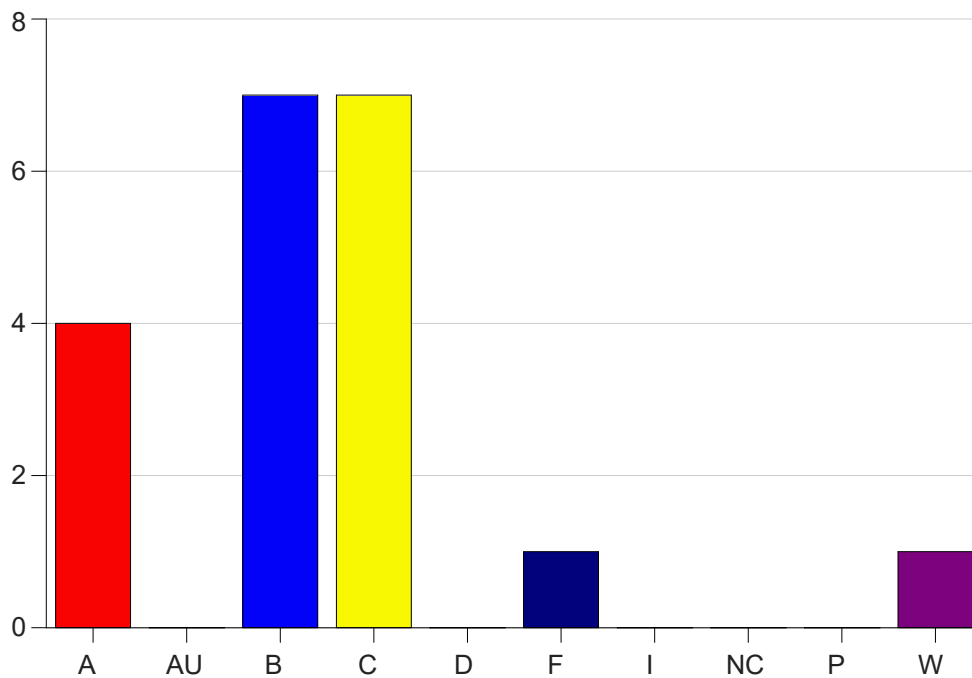

Louisiana State University Eunice

Grade Distribution by Course

2020 Spring Semester

Nov 6, 2020
11:38:43 PM

Course Work Course Number: CSC 2210

Course Work Count - All		A	AU	B	C	D	F	I	NC	P	W	Total
25	Burkes, C	4	0	7	7	0	1	0	0	0	1	20
Total		4	0	7	7	0	1	0	0	0	1	20