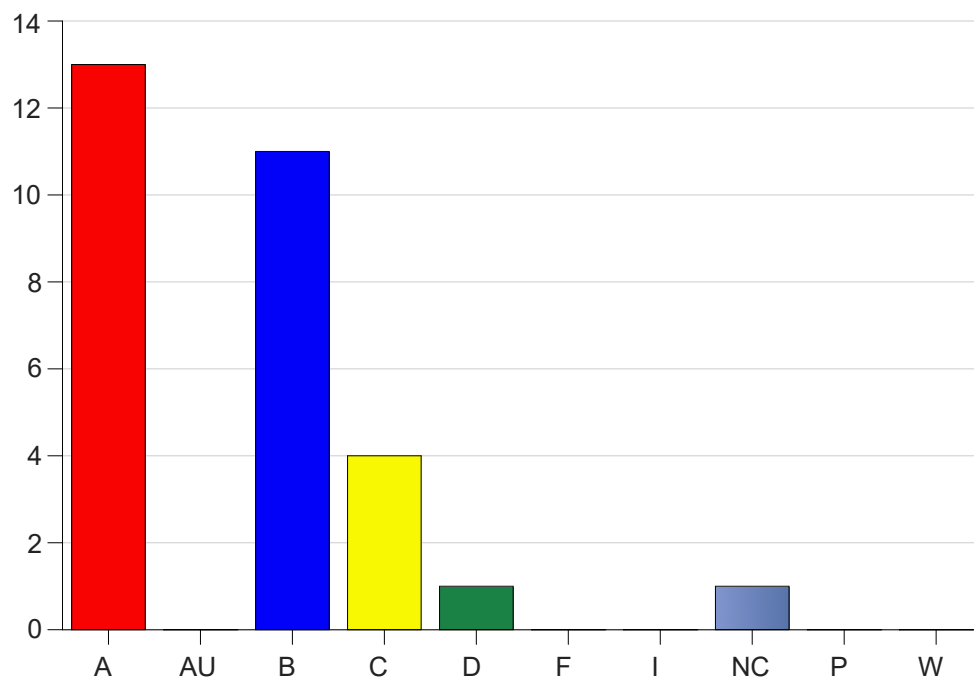

Louisiana State University Eunice

Grade Distribution by Course

2020 Spring Semester

Nov 6, 2020
11:38:43 PM

Course Work Course Number: BIOL1208

Course Work Count - All		A	AU	B	C	D	F	I	NC	P	W	Total
91	Williams,A	13	0	11	4	1	0	0	1	0	0	30
Total		13	0	11	4	1	0	0	1	0	0	30