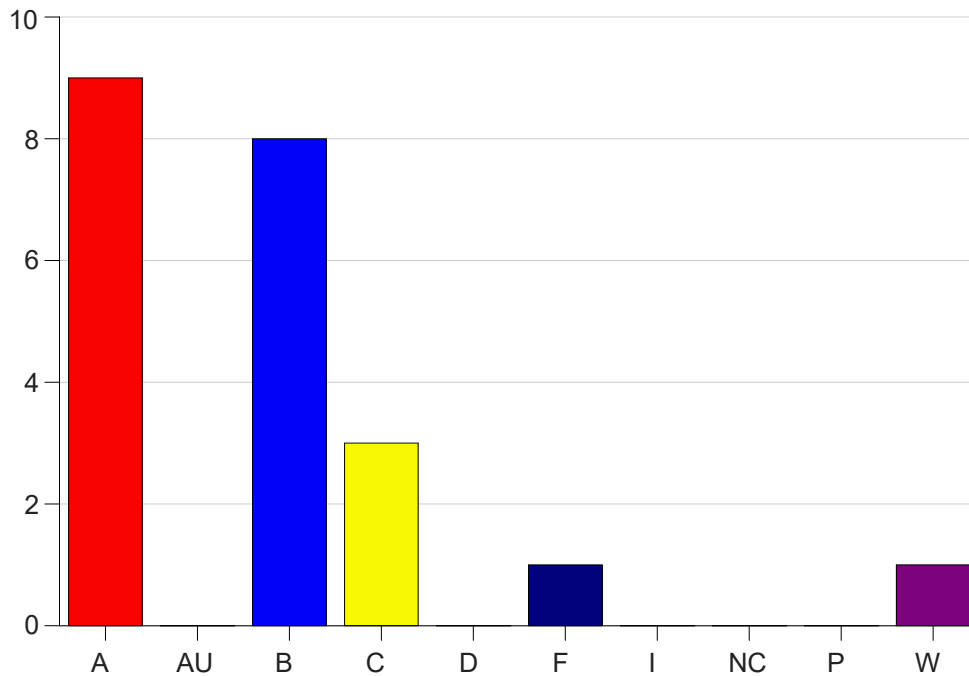

Louisiana State University Eunice

Grade Distribution by Course

2020 Spring Semester

Nov 6, 2020
11:38:43 PM

Course Work Course Number: CJ 2132

Course Work Count - All		A	AU	B	C	D	F	I	NC	P	W	Total
C6	Ardoin,B	9	0	8	3	0	1	0	0	0	1	22
Total		9	0	8	3	0	1	0	0	0	1	22