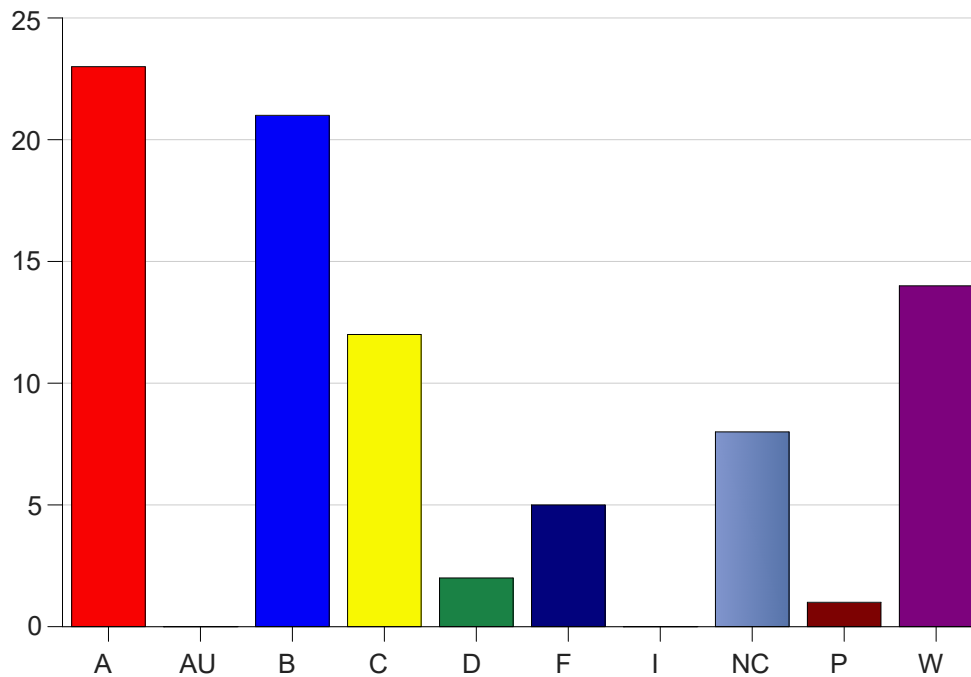

Louisiana State University Eunice

Grade Distribution by Course

2020 Spring Semester

Nov 6, 2020
11:38:43 PM

Course Work Course Number: ART 1440

Course Work Count - All		A	AU	B	C	D	F	I	NC	P	W	Total
01	Guilbeau, M	2	0	13	7	2	1	0	3	1	2	31
25	Simmons, J	15	0	5	1	0	2	0	1	0	4	28
C1	Simmons, J	5	0	1	4	0	2	0	4	0	8	24
D1	Reed, M	1	0	2	0	0	0	0	0	0	0	3
Total		23	0	21	12	2	5	0	8	1	14	86