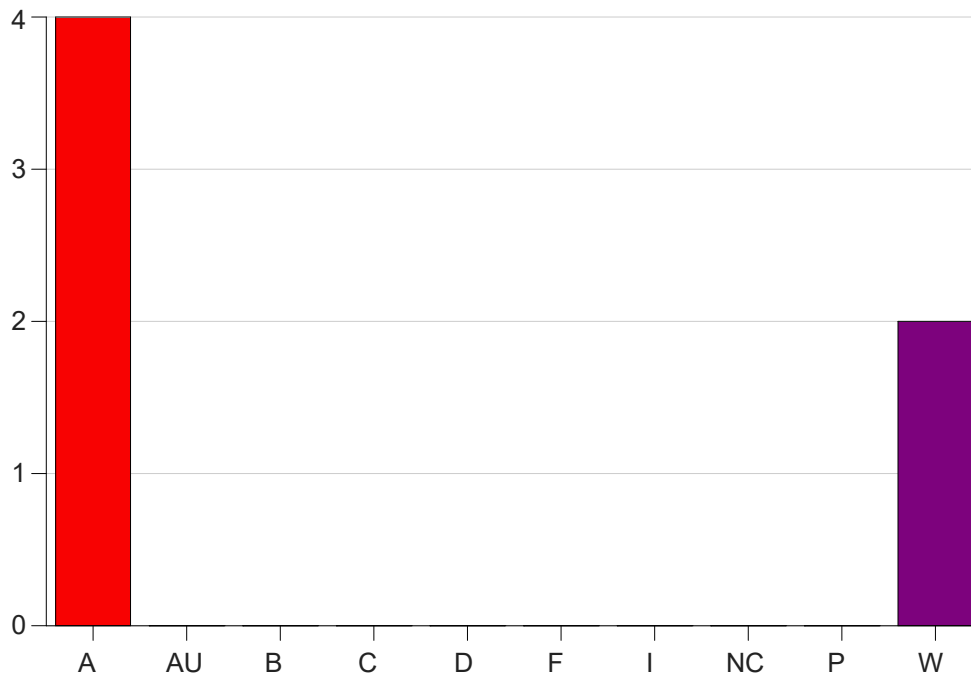

Louisiana State University Eunice

Grade Distribution by Course

2020 Spring Semester

Nov 6, 2020
11:38:43 PM

Course Work Course Number: NUTR2010

Course Work Count - All		A	AU	B	C	D	F	I	NC	P	W	Total
25	Al-Dujaili	4	0	0	0	0	0	0	0	0	2	6
Total		4	0	0	0	0	0	0	0	0	2	6