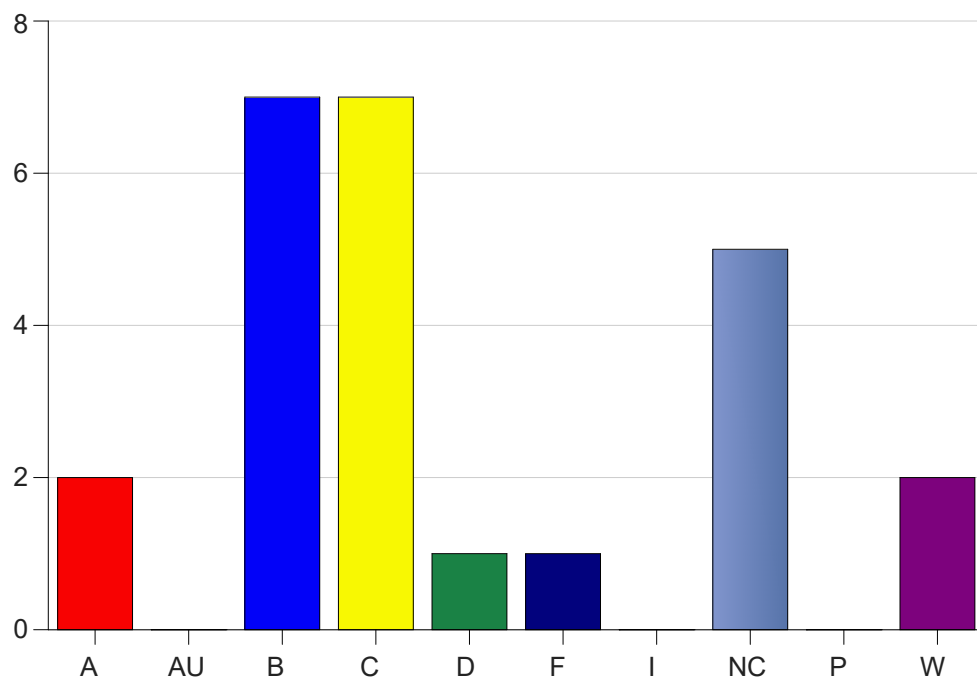

Louisiana State University Eunice

Grade Distribution by Course

2020 Spring Semester

Nov 6, 2020
11:38:43 PM

Course Work Course Number: CHEM1201

Course Work Count - All		A	AU	B	C	D	F	I	NC	P	W	Total
01	Borill, B	2	0	7	7	1	1	0	5	0	2	25
Total		2	0	7	7	1	1	0	5	0	2	25