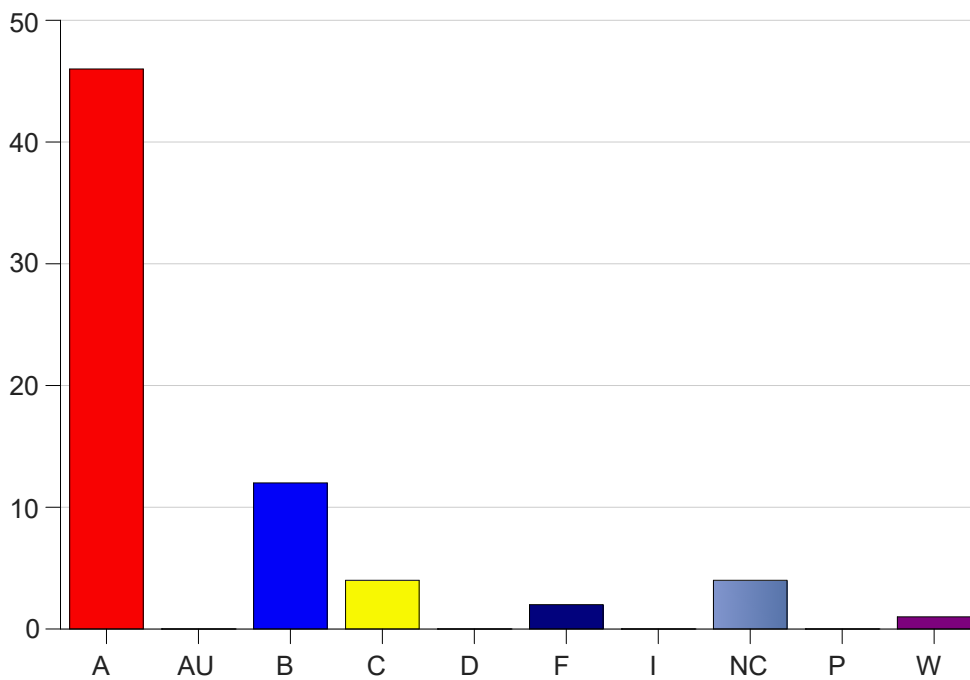

Louisiana State University Eunice

Grade Distribution by Course

2020 Spring Semester

Nov 6, 2020
11:38:43 PM

Course Work Course Number: GEOG1001

Course Work Count - All		A	AU	B	C	D	F	I	NC	P	W	Total
25	Ardoin,J	25	0	5	2	0	1	0	1	0	0	34
C6	Ardoin,J	21	0	7	2	0	1	0	3	0	1	35
Total		46	0	12	4	0	2	0	4	0	1	69