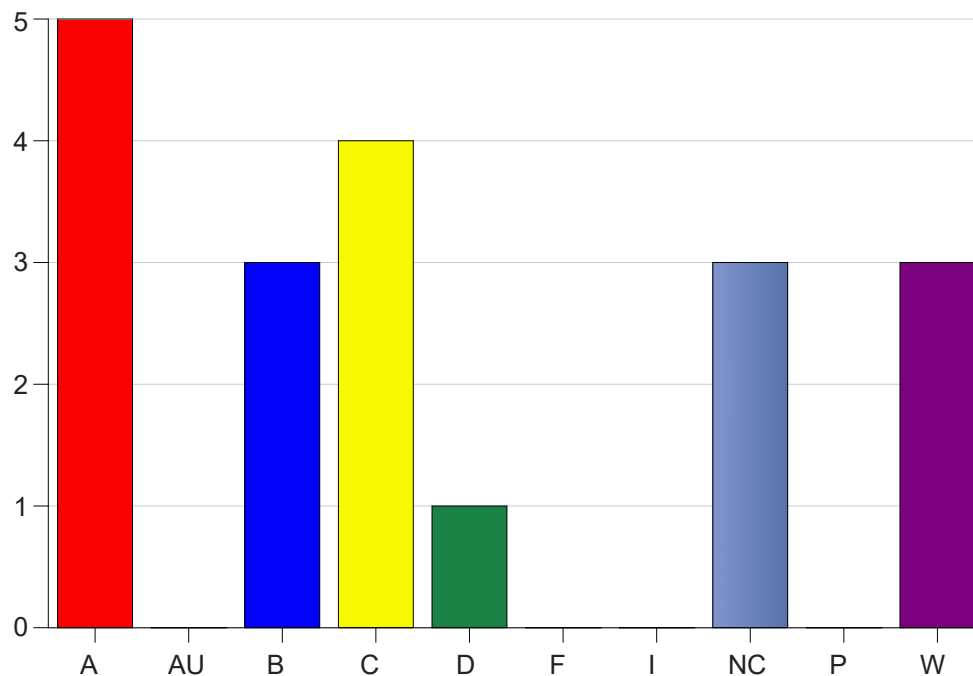

Louisiana State University Eunice

Grade Distribution by Course

2020 Spring Semester

Nov 6, 2020
11:38:43 PM

Course Work Course Number: ENGL2674

Course Work Count - All		A	AU	B	C	D	F	I	NC	P	W	Total
25	Meche,J	5	0	3	4	1	0	0	3	0	3	19
Total		5	0	3	4	1	0	0	3	0	3	19