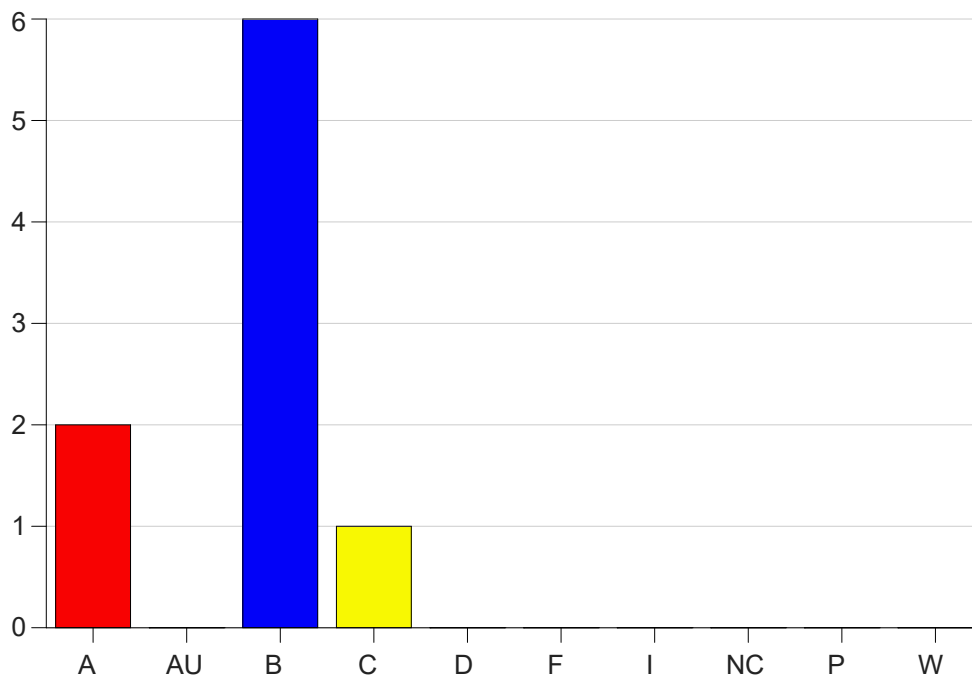

Louisiana State University Eunice

Grade Distribution by Course

2020 Spring Semester

Nov 6, 2020
11:38:43 PM

Course Work Course Number: NURS2550

Course Work Count - All		A	AU	B	C	D	F	I	NC	P	W	Total
01	LaFleur,L	2	0	6	1	0	0	0	0	0	0	9
Total		2	0	6	1	0	0	0	0	0	0	9