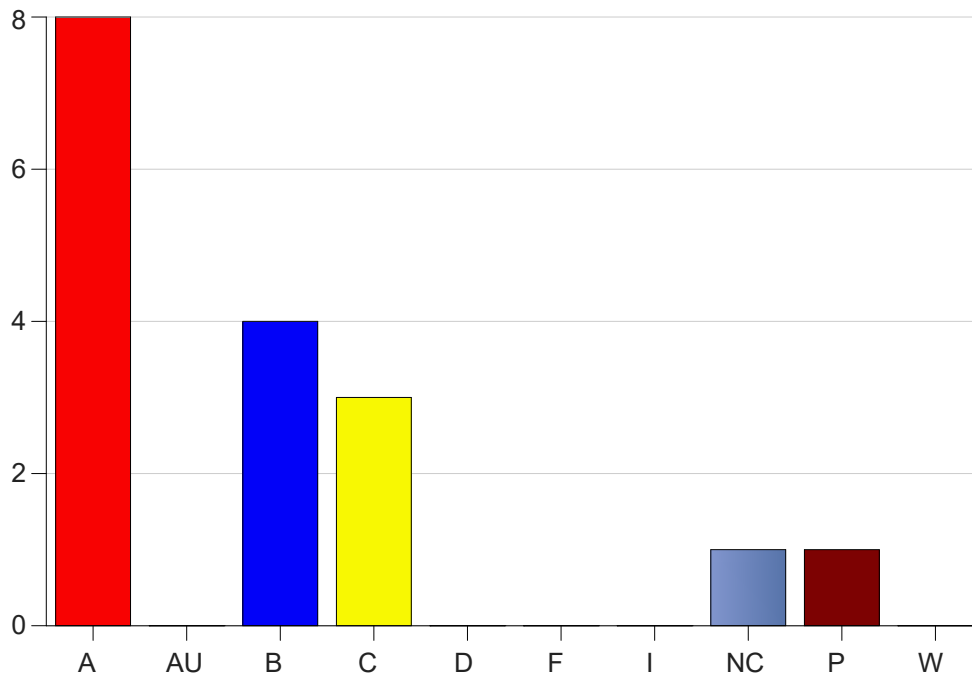

Louisiana State University Eunice

Grade Distribution by Course

2020 Spring Semester

Nov 6, 2020
11:38:43 PM

Course Work Course Number: MKTG2999

Course Work Count - All		A	AU	B	C	D	F	I	NC	P	W	Total
25	Reed, D	8	0	4	3	0	0	0	1	1	0	17
Total		8	0	4	3	0	0	0	1	1	0	17