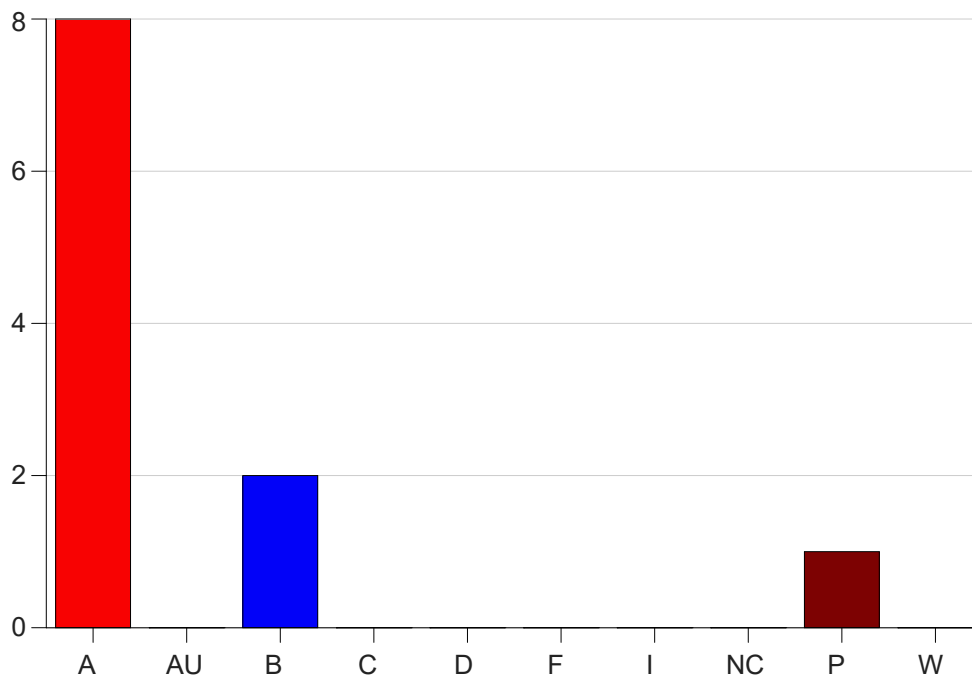

Louisiana State University Eunice

Grade Distribution by Course

2020 Spring Semester

Nov 6, 2020
11:38:43 PM

Course Work Course Number: EDCI2900

Course Work Count - All		A	AU	B	C	D	F	I	NC	P	W	Total
72	Greaud,A	8	0	2	0	0	0	0	0	1	0	11
Total		8	0	2	0	0	0	0	0	1	0	11