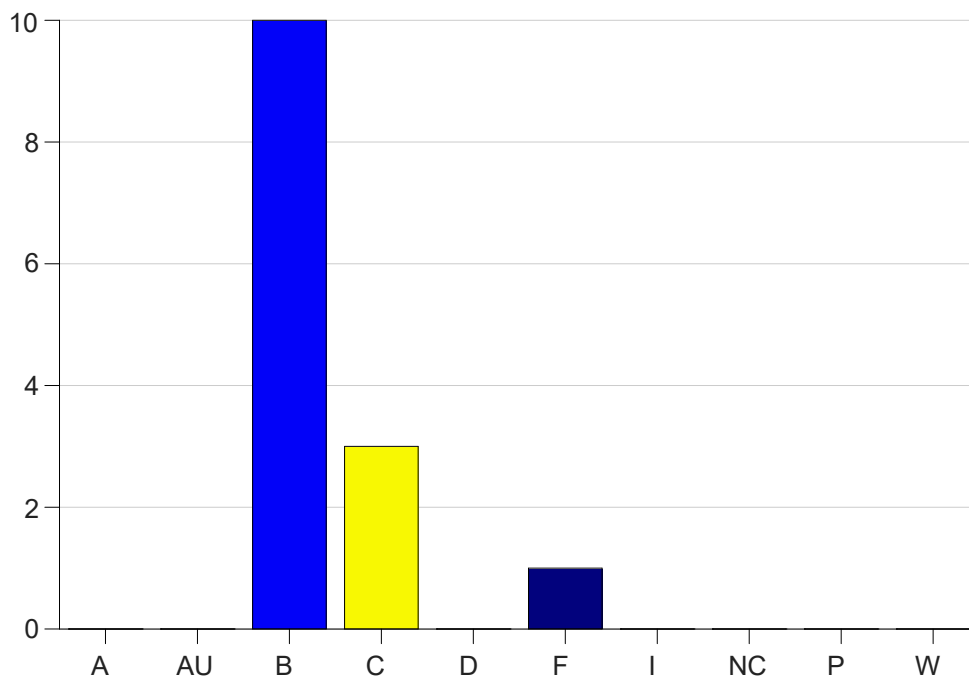

Louisiana State University Eunice

Grade Distribution by Course

2020 Spring Semester

Nov 6, 2020
11:38:43 PM

Course Work Course Number: RC 2016

Course Work Count - All		A	AU	B	C	D	F	I	NC	P	W	Total
91	Asbury,D	0	0	5	1	0	1	0	0	0	0	7
92	Wyble,M	0	0	5	2	0	0	0	0	0	0	7
Total		0	0	10	3	0	1	0	0	0	0	14