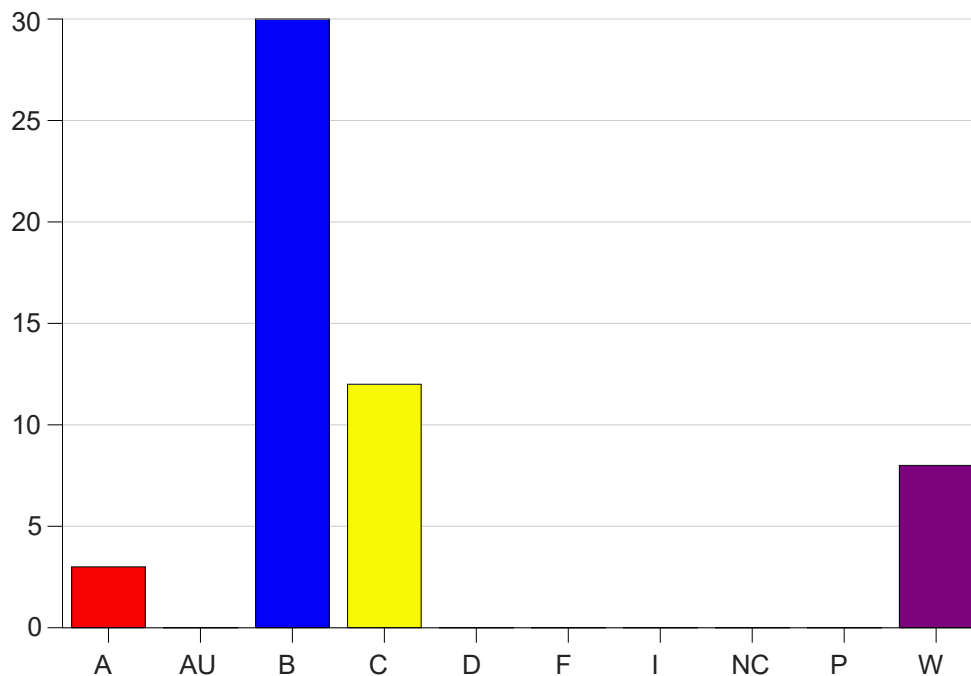

Louisiana State University Eunice

Grade Distribution by Course

2020 Spring Semester

Nov 6, 2020
11:38:43 PM

Course Work Course Number: NURS1232

Course Work Count - All		A	AU	B	C	D	F	I	NC	P	W	Total
01	Foreman,M	3	0	30	12	0	0	0	0	0	8	53
Total		3	0	30	12	0	0	0	0	0	8	53