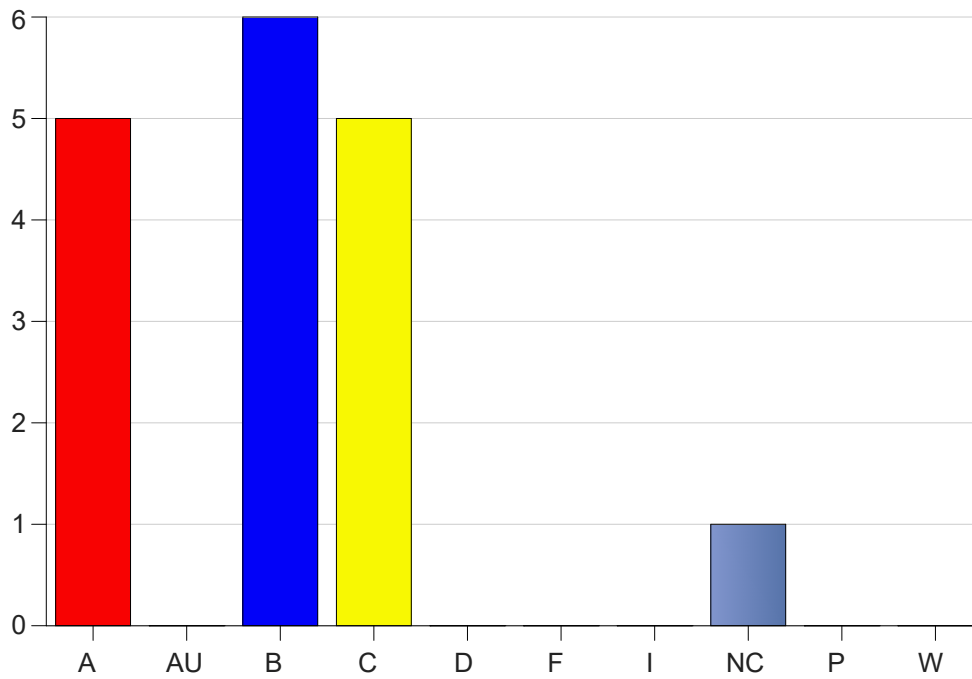

Louisiana State University Eunice

Grade Distribution by Course

2020 Spring Semester

Nov 6, 2020
11:38:43 PM

Course Work Course Number: ALLH2635

Course Work Count - All		A	AU	B	C	D	F	I	NC	P	W	Total
25	Riley, C	5	0	6	5	0	0	0	1	0	0	17
Total		5	0	6	5	0	0	0	1	0	0	17