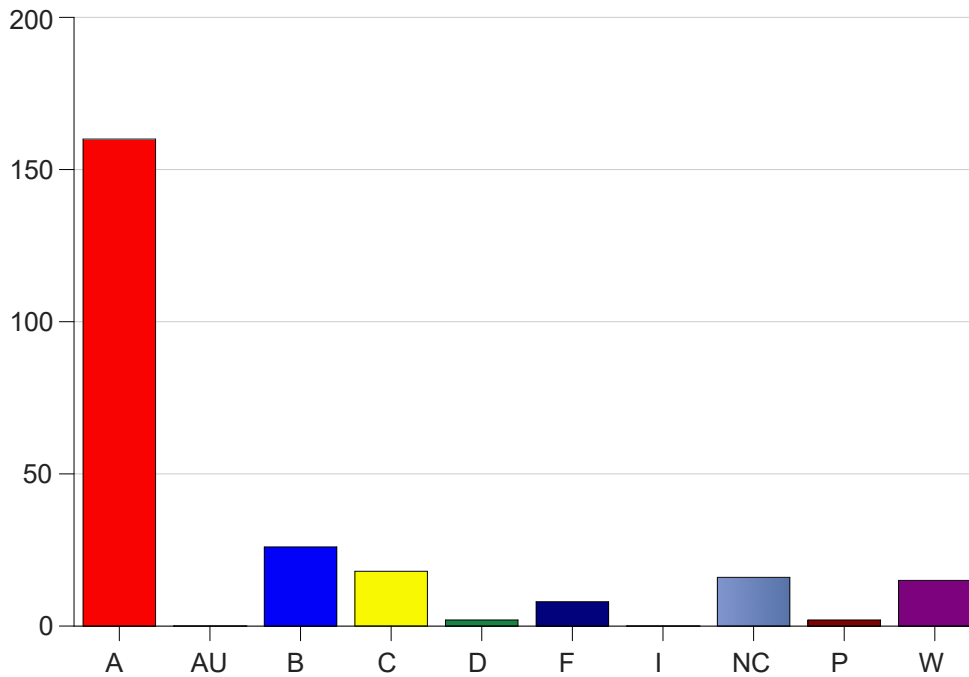

Louisiana State University Eunice

Grade Distribution by Course

2020 Spring Semester

Nov 6, 2020
11:38:43 PM

Course Work Course Number: PSYC2070

Course Work Count - All		A	AU	B	C	D	F	I	NC	P	W	Total
02	Trant,T	23	0	4	2	0	3	0	3	1	8	44
03	Narby,D	57	0	7	3	0	0	0	1	0	1	69
25	Narby,D	71	0	0	1	0	0	0	1	1	3	77
26	Trant,T	6	0	13	10	2	5	0	9	0	2	47
A1	Whatley, G	3	0	2	2	0	0	0	2	0	1	10
Total		160	0	26	18	2	8	0	16	2	15	247