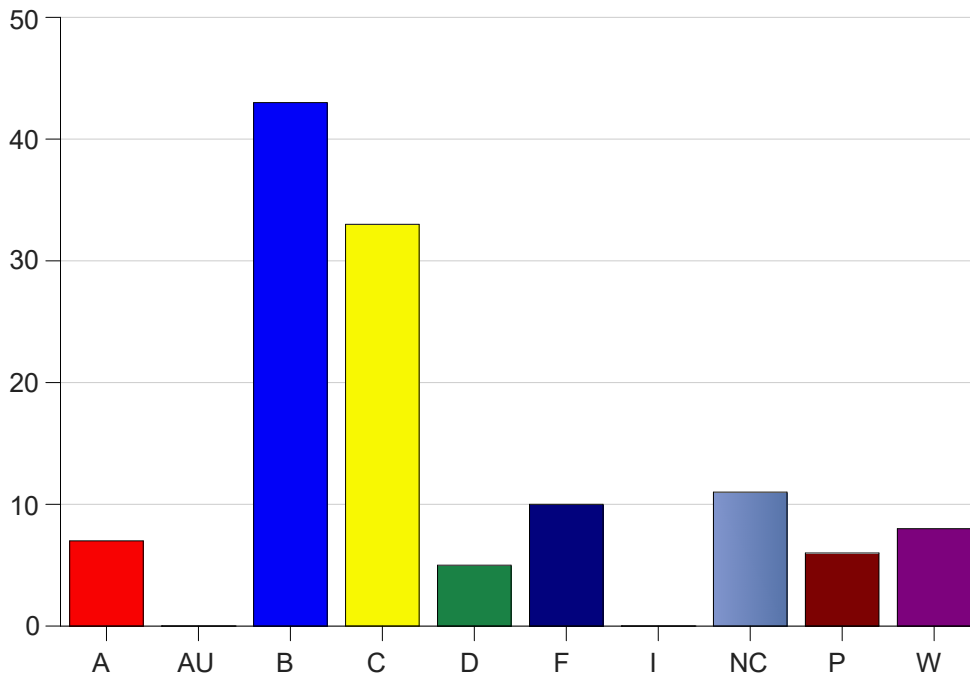

Louisiana State University Eunice

Grade Distribution by Course

2020 Spring Semester

Nov 6, 2020
11:38:43 PM

Course Work Course Number: MATH0021

Course Work Count - All		A	AU	B	C	D	F	I	NC	P	W	Total
01	Christia,R	1	0	14	4	0	2	0	2	3	2	28
02	Denny,F	1	0	5	7	0	0	0	1	1	2	17
25	Dunlap,A	2	0	8	6	3	2	0	4	0	3	28
80	ThibodeauJ	1	0	9	6	0	3	0	3	2	0	24
A1	Semones, G	2	0	7	10	2	3	0	1	0	1	26
Total		7	0	43	33	5	10	0	11	6	8	123