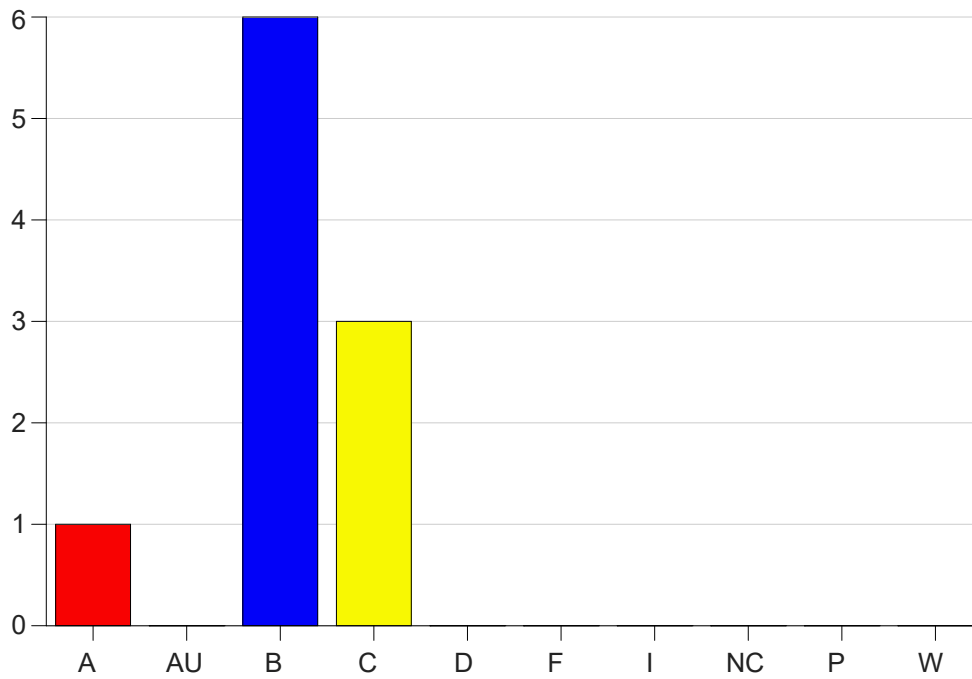

Louisiana State University Eunice

Grade Distribution by Course

2020 Spring Semester

Nov 6, 2020
11:38:43 PM

Course Work Course Number: SURT2100

Course Work Count - All		A	AU	B	C	D	F	I	NC	P	W	Total
01	Kopp, R	1	0	6	3	0	0	0	0	0	0	10
Total		1	0	6	3	0	0	0	0	0	0	10