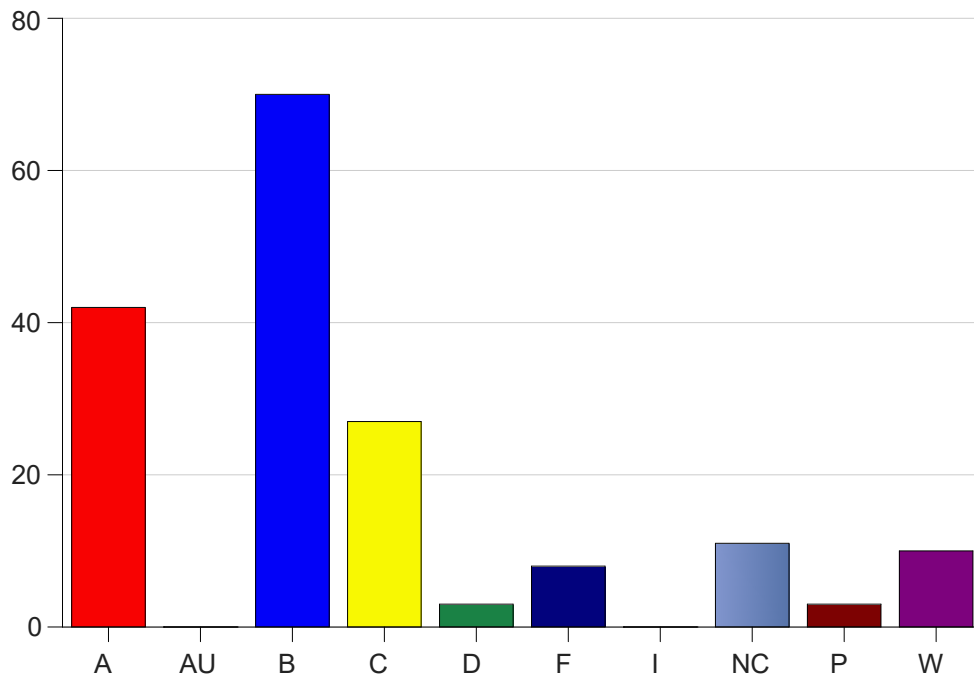

Louisiana State University Eunice

Grade Distribution by Course

2020 Spring Semester

Nov 6, 2020
11:38:43 PM

Course Work Course Number: CMST1061

Course Work Count - All		A	AU	B	C	D	F	I	NC	P	W	Total
02	Rockenschu	0	0	4	4	0	0	0	1	0	0	9
03	Walker, B	4	0	6	8	2	0	0	4	0	0	24
04	Rockenschu	6	0	7	6	0	1	0	1	0	3	24
05	Rockenschu	4	0	8	2	0	2	0	1	1	3	21
06	Walker, B	6	0	8	1	1	0	0	2	1	0	19
07	Walker, B	6	0	6	3	0	2	0	1	1	2	21
25	Stevens,B	4	0	17	3	0	3	0	1	0	2	30
L1	Walker, B	12	0	14	0	0	0	0	0	0	0	26
Total		42	0	70	27	3	8	0	11	3	10	174