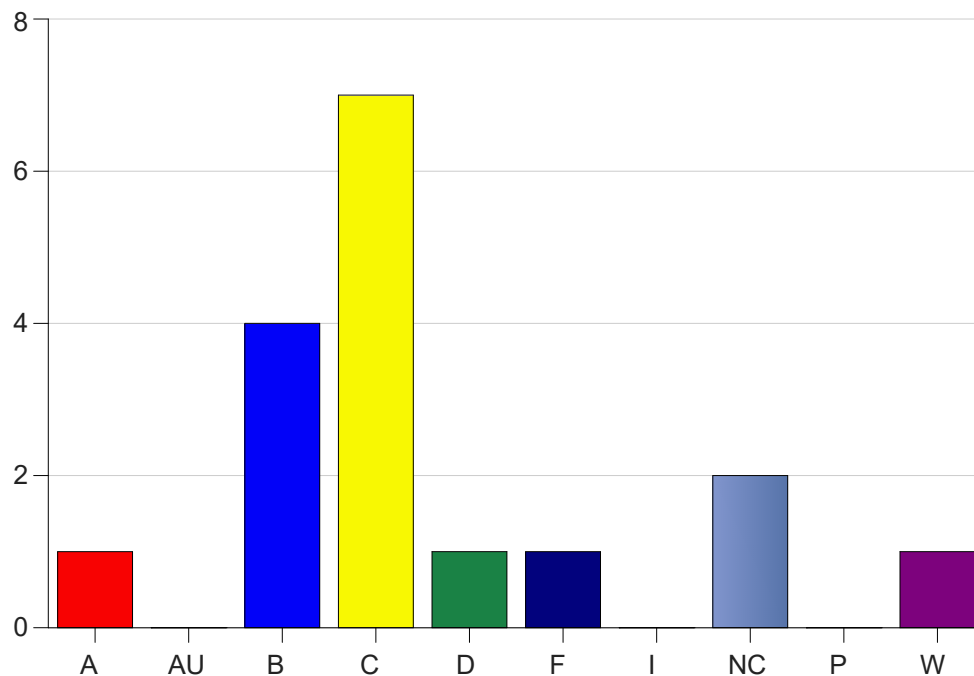

Louisiana State University Eunice

Grade Distribution by Course

2020 Spring Semester

Nov 6, 2020
11:38:43 PM

Course Work Course Number: ALLH1605

Course Work Count - All		A	AU	B	C	D	F	I	NC	P	W	Total
25	Riley, C	1	0	4	7	1	1	0	2	0	1	17
Total		1	0	4	7	1	1	0	2	0	1	17