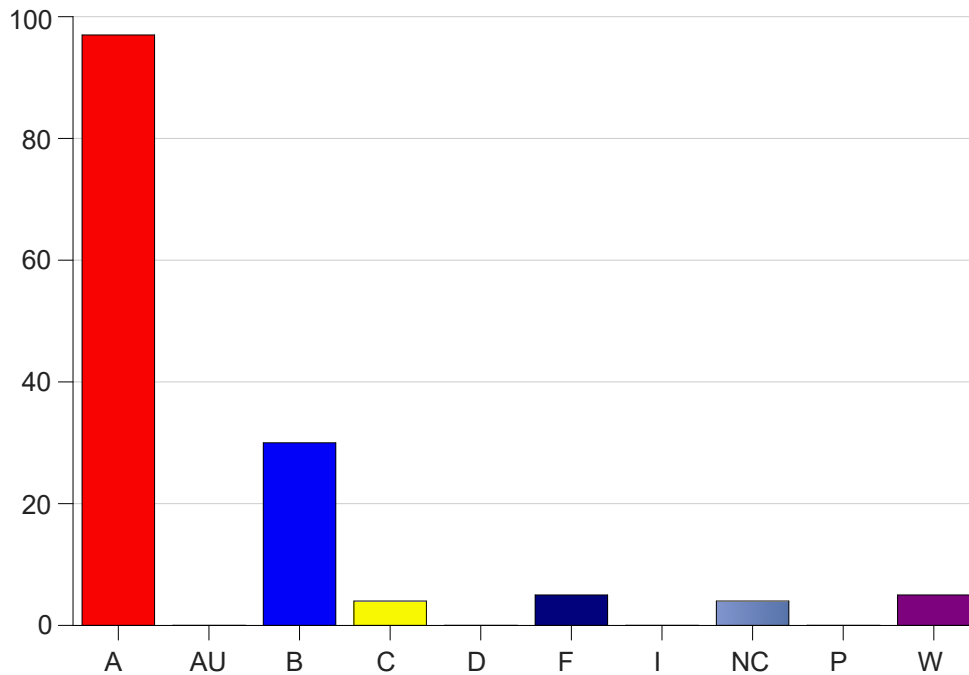

Louisiana State University Eunice

Grade Distribution by Course

2020 Spring Semester

Nov 6, 2020
11:38:43 PM

Course Work Course Number: SOCL2001

Course Work Count - All		A	AU	B	C	D	F	I	NC	P	W	Total
01	Robinson,J	17	0	11	3	0	4	0	3	0	3	41
02	Robinson,J	24	0	8	0	0	1	0	1	0	0	34
25	Robinson,J	56	0	11	1	0	0	0	0	0	2	70
Total		97	0	30	4	0	5	0	4	0	5	145