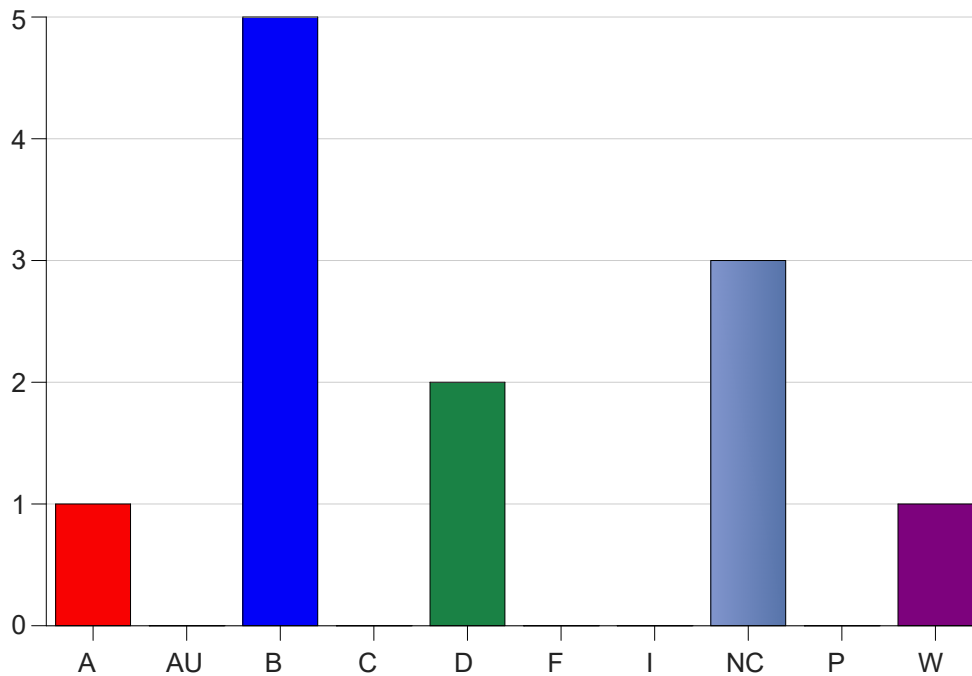

Louisiana State University Eunice

Grade Distribution by Course

2020 Spring Semester

Nov 6, 2020
11:38:43 PM

Course Work Course Number: ALLH1615

Course Work Count - All		A	AU	B	C	D	F	I	NC	P	W	Total
25	Riley, C	1	0	5	0	2	0	0	3	0	1	12
Total		1	0	5	0	2	0	0	3	0	1	12