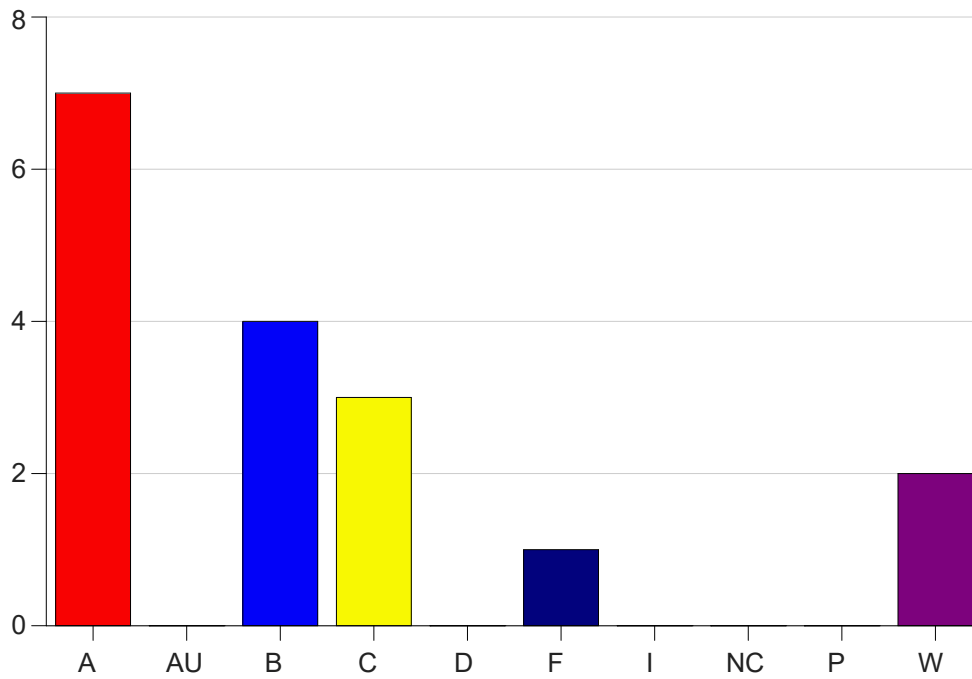

Louisiana State University Eunice

Grade Distribution by Course

2020 Spring Semester

Nov 6, 2020
11:38:43 PM

Course Work Course Number: CSC 2030

Course Work Count - All		A	AU	B	C	D	F	I	NC	P	W	Total
01	Seeder, L	7	0	4	3	0	1	0	0	0	2	17
Total		7	0	4	3	0	1	0	0	0	2	17