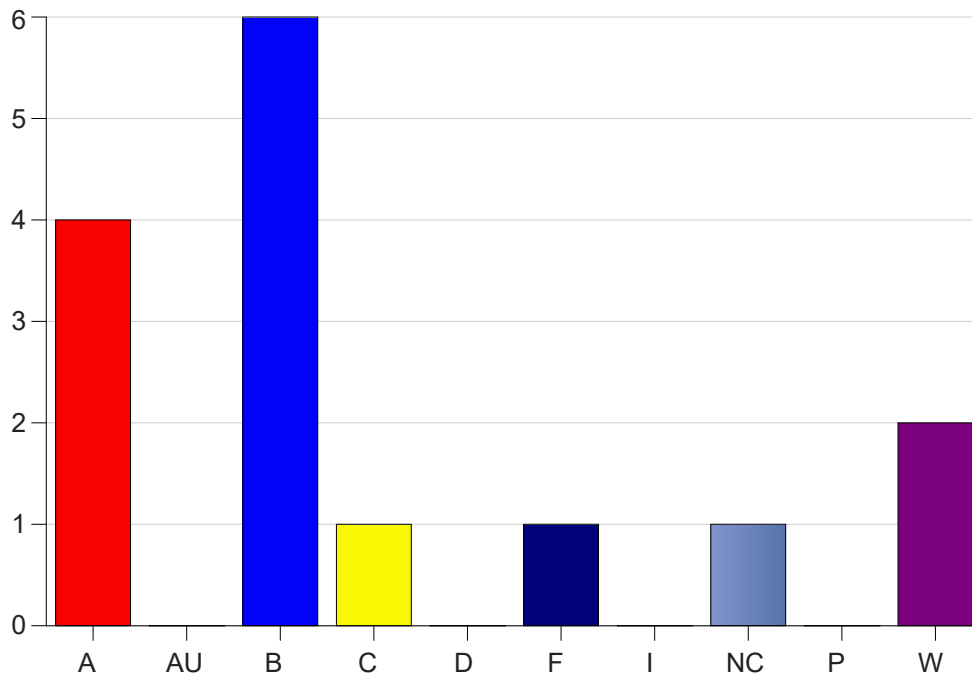

Louisiana State University Eunice

Grade Distribution by Course

2020 Spring Semester

Nov 6, 2020
11:38:43 PM

Course Work Course Number: CSC 2260

Course Work Count - All		A	AU	B	C	D	F	I	NC	P	W	Total
01	Seeder, L	4	0	6	1	0	1	0	1	0	2	15
Total		4	0	6	1	0	1	0	1	0	2	15