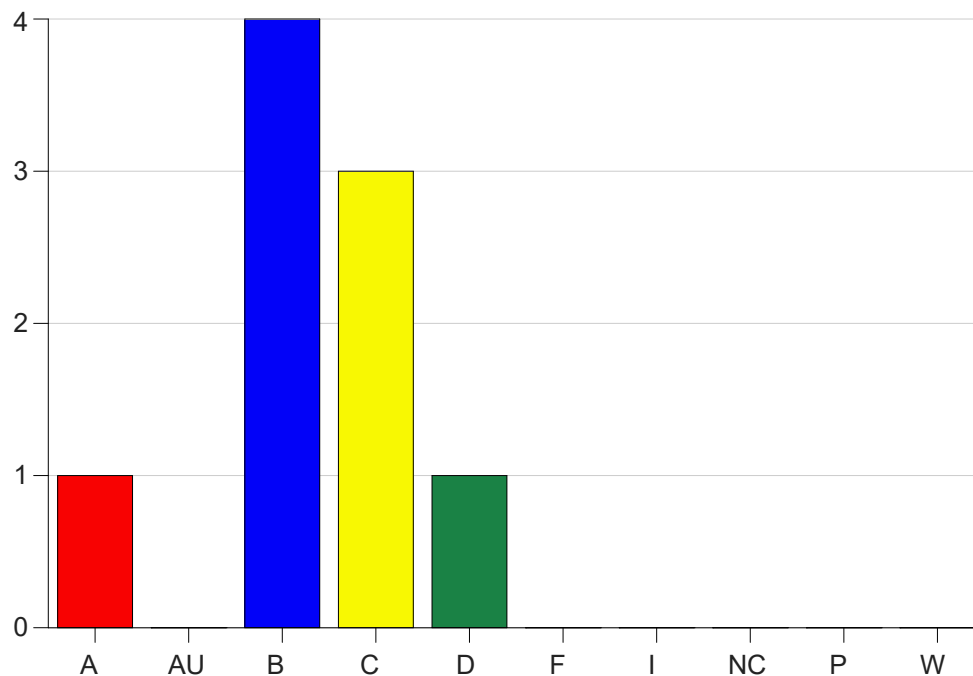

Louisiana State University Eunice

Grade Distribution by Course

2020 Spring Semester

Nov 6, 2020
11:38:43 PM

Course Work Course Number: NURS2350

Course Work Count - All		A	AU	B	C	D	F	I	NC	P	W	Total
01	Brand, C	1	0	4	3	1	0	0	0	0	0	9
Total		1	0	4	3	1	0	0	0	0	0	9