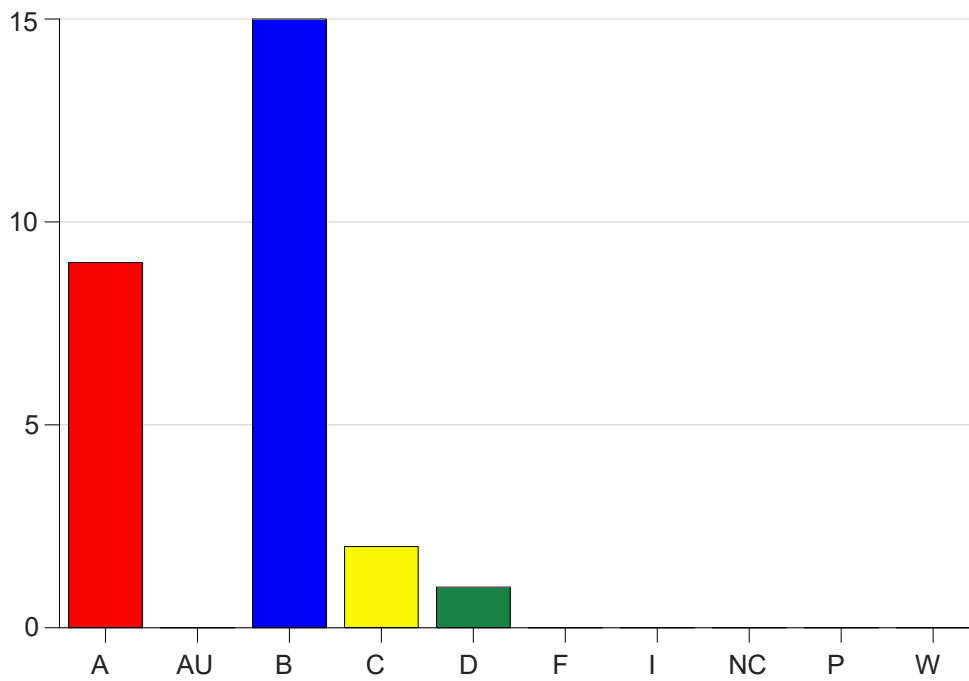

Louisiana State University Eunice

Grade Distribution by Course

2020 Spring Semester

Nov 6, 2020
11:38:43 PM

Course Work Course Number: NURS2432

Course Work Count - All		A	AU	B	C	D	F	I	NC	P	W	Total
01	Moore, B	9	0	15	2	1	0	0	0	0	0	27
Total		9	0	15	2	1	0	0	0	0	0	27