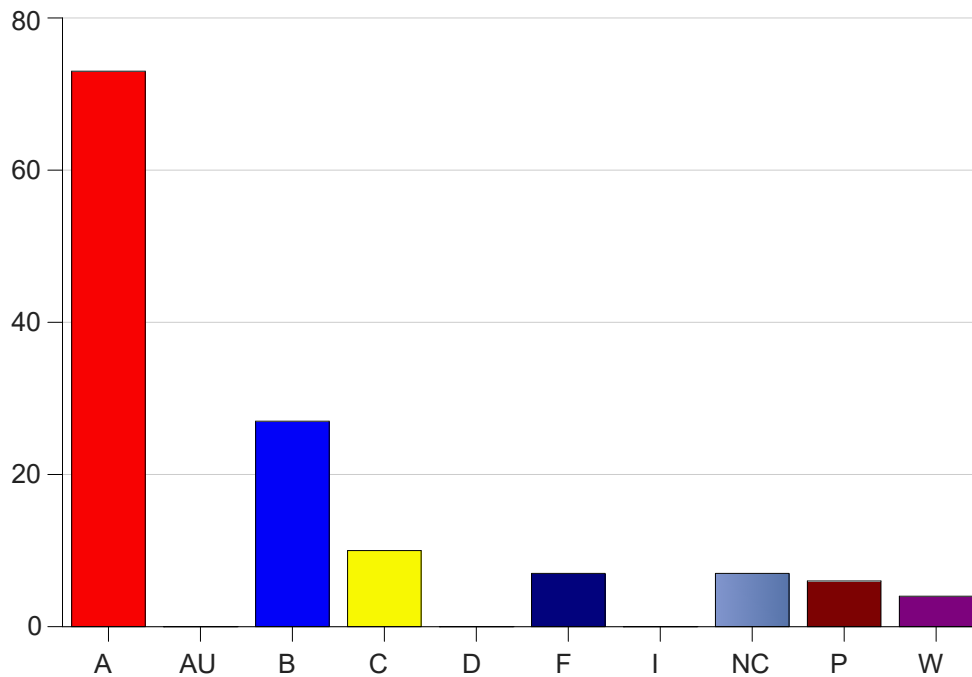

Louisiana State University Eunice

Grade Distribution by Course

2020 Spring Semester

Nov 6, 2020
11:38:43 PM

Course Work Course Number: PSYC2000

Course Work Count - All		A	AU	B	C	D	F	I	NC	P	W	Total
03	Narby,D	37	0	9	3	0	1	0	1	3	0	54
04	Narby,D	28	0	11	2	0	2	0	4	1	2	50
D1	Croad, C	4	0	0	0	0	0	0	0	0	0	4
L6	Trant,T	4	0	7	5	0	4	0	2	2	2	26
Total		73	0	27	10	0	7	0	7	6	4	134