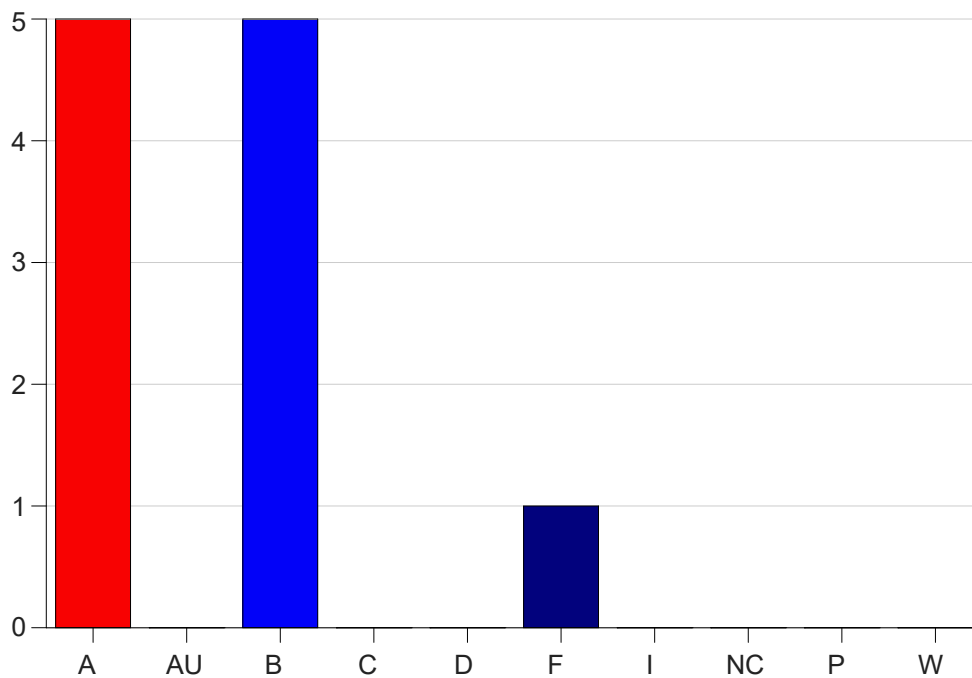

Louisiana State University Eunice

Grade Distribution by Course

2020 Spring Semester

Nov 6, 2020
11:38:43 PM

Course Work Course Number: SURT2100

Course Work Count - All		A	AU	B	C	D	F	I	NC	P	W	Total
01	Kopp, R	1	0	6	3	0	0	0	0	0	0	10
Total		1	0	6	3	0	0	0	0	0	0	10