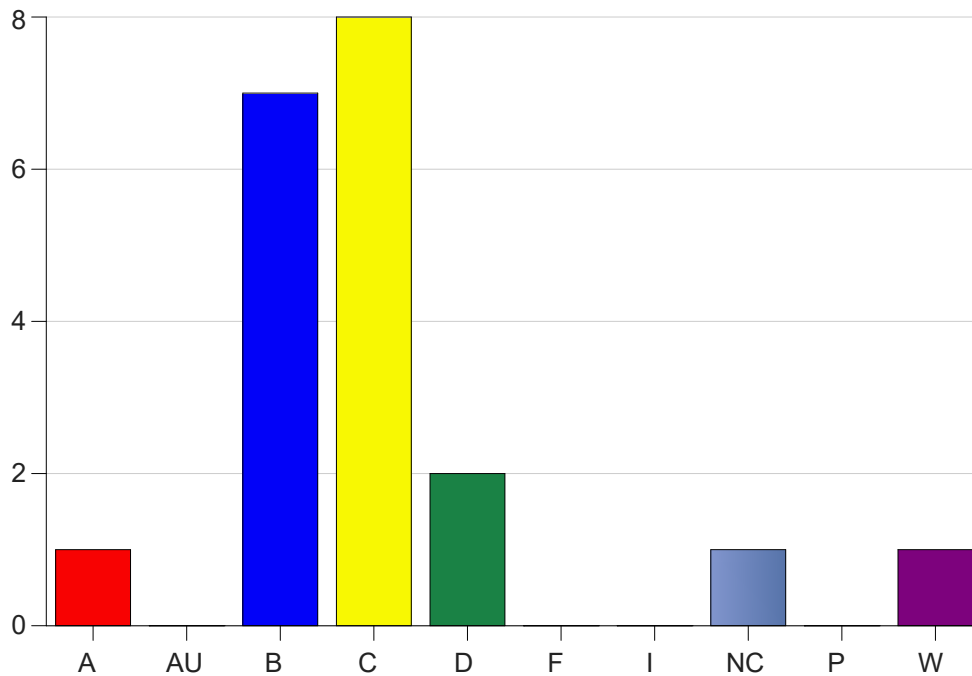

Louisiana State University Eunice

Grade Distribution by Course

2020 Spring Semester

Nov 6, 2020
11:38:43 PM

Course Work Course Number: NURS1132

Course Work Count - All		A	AU	B	C	D	F	I	NC	P	W	Total
60	Foreman,M	1	0	7	8	2	0	0	1	0	1	20
Total		1	0	7	8	2	0	0	1	0	1	20