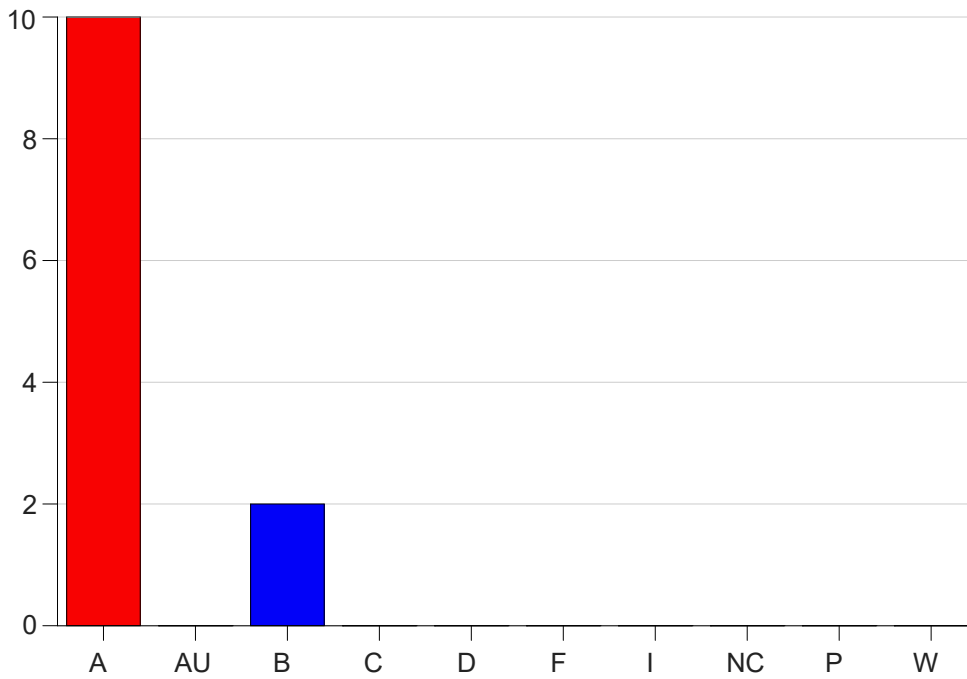

Louisiana State University Eunice

Grade Distribution by Course

2020 Spring Semester

Nov 6, 2020
11:38:43 PM

Course Work Course Number: ALLH1620

Course Work Count - All		A	AU	B	C	D	F	I	NC	P	W	Total
25	Jones, P	10	0	2	0	0	0	0	0	0	0	12
Total		10	0	2	0	0	0	0	0	0	0	12