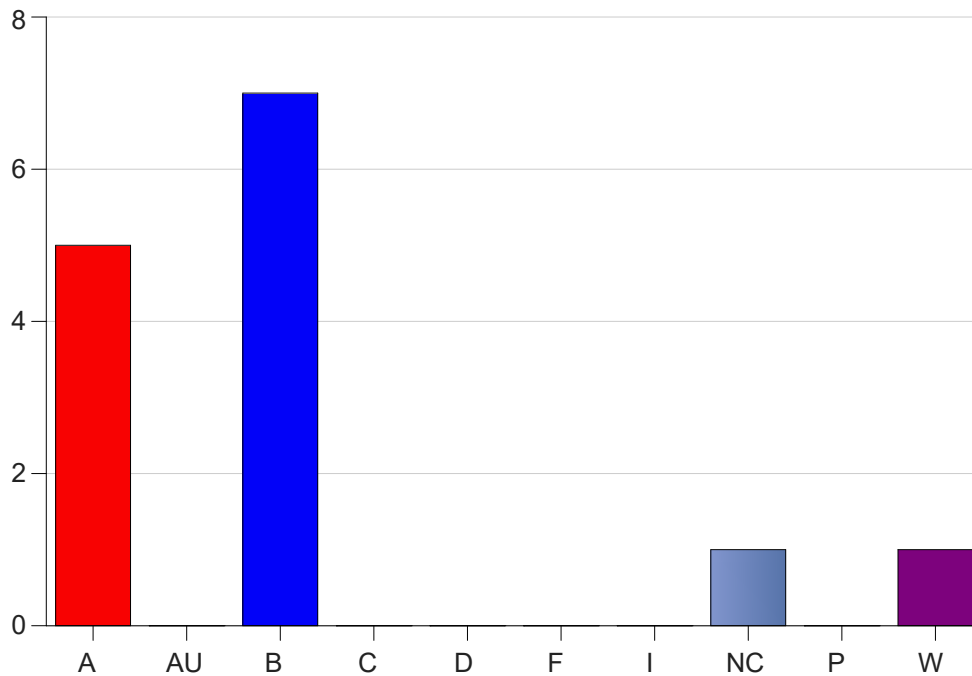

Louisiana State University Eunice

Grade Distribution by Course

2020 Spring Semester

Nov 6, 2020
11:38:43 PM

Course Work Course Number: CSC 2250

Course Work Count - All		A	AU	B	C	D	F	I	NC	P	W	Total
01	Seeder, L	5	0	7	0	0	0	0	1	0	1	14
Total		5	0	7	0	0	0	0	1	0	1	14