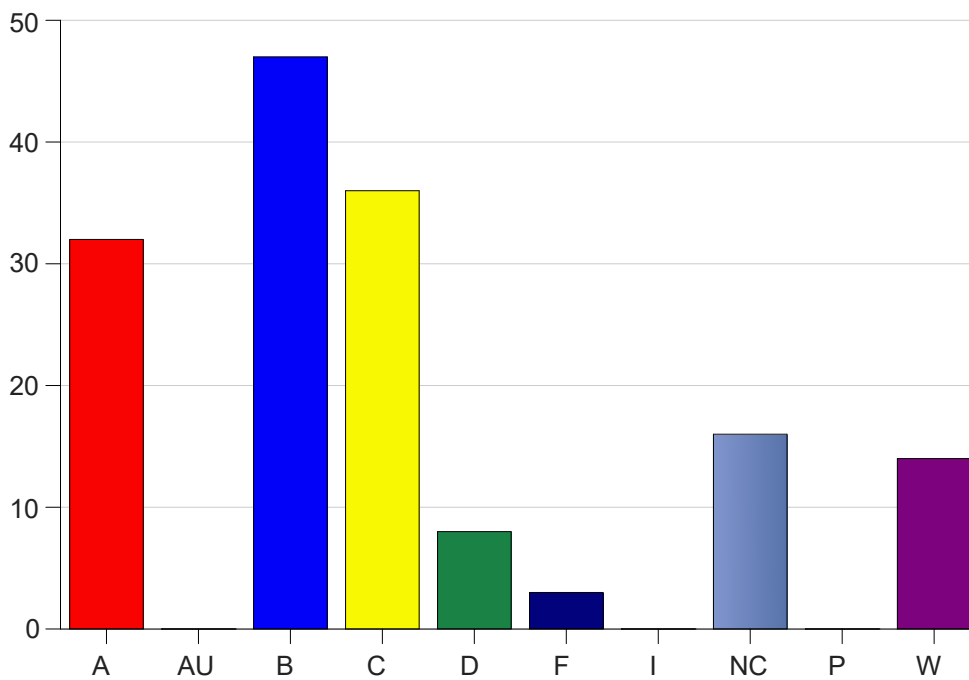

Louisiana State University Eunice

Grade Distribution by Course

2020 Spring Semester

Nov 6, 2020
11:38:43 PM

Course Work Course Number: BIOL2160

Course Work Count - All		A	AU	B	C	D	F	I	NC	P	W	Total
01	Hamlin,J	23	0	27	20	4	3	0	9	0	7	93
02	Hamlin,J	9	0	20	16	4	0	0	7	0	7	63
Total		32	0	47	36	8	3	0	16	0	14	156