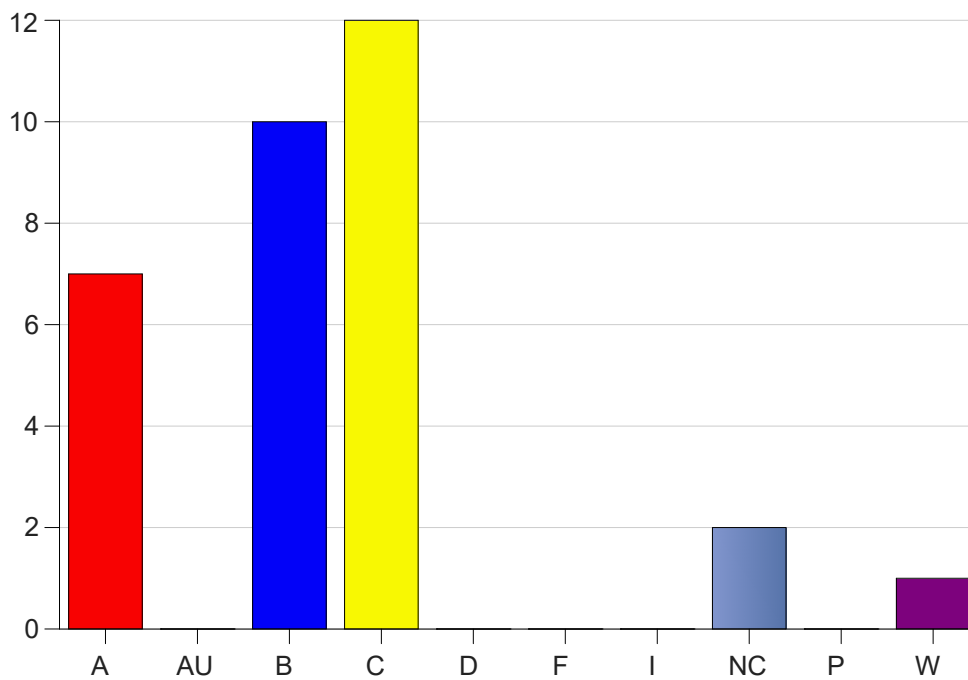

Louisiana State University Eunice

Grade Distribution by Course

2020 Spring Semester

Nov 6, 2020
11:38:43 PM

Course Work Course Number: MATH1018

Course Work Count - All		A	AU	B	C	D	F	I	NC	P	W	Total
01	Parrino,G	5	0	7	7	0	0	0	2	0	1	22
02	Parrino,G	2	0	3	5	0	0	0	0	0	0	10
Total		7	0	10	12	0	0	0	2	0	1	32