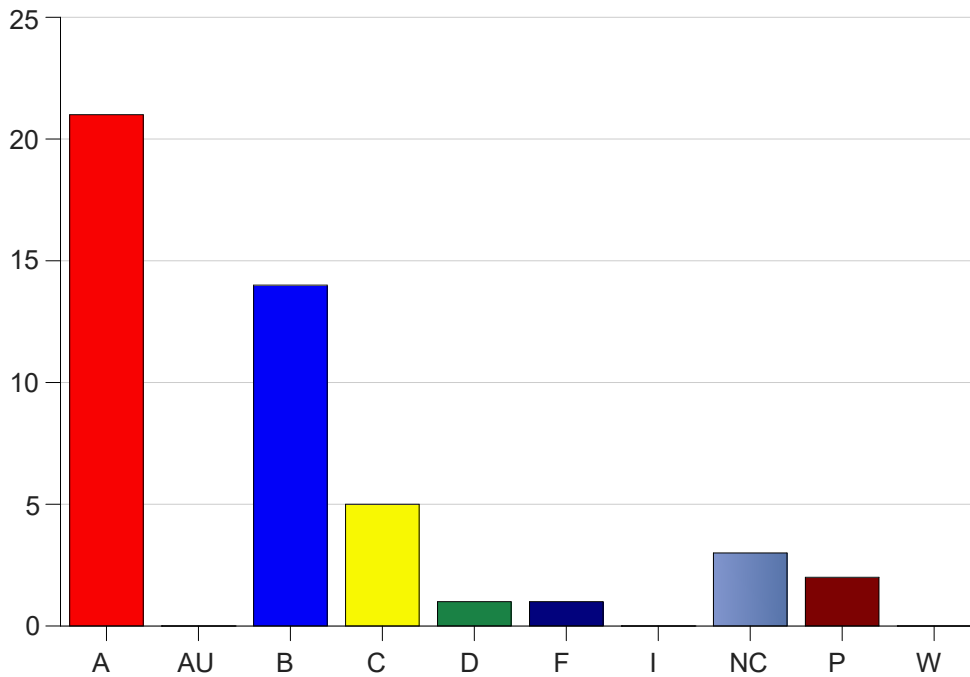

Louisiana State University Eunice

Grade Distribution by Course

2020 Spring Semester

Nov 6, 2020
11:38:43 PM

Course Work Course Number: ISDS2100

Course Work Count - All		A	AU	B	C	D	F	I	NC	P	W	Total
25	May,N	12	0	5	3	0	1	0	1	2	0	24
26	May,N	9	0	9	2	1	0	0	2	0	0	23
Total		21	0	14	5	1	1	0	3	2	0	47