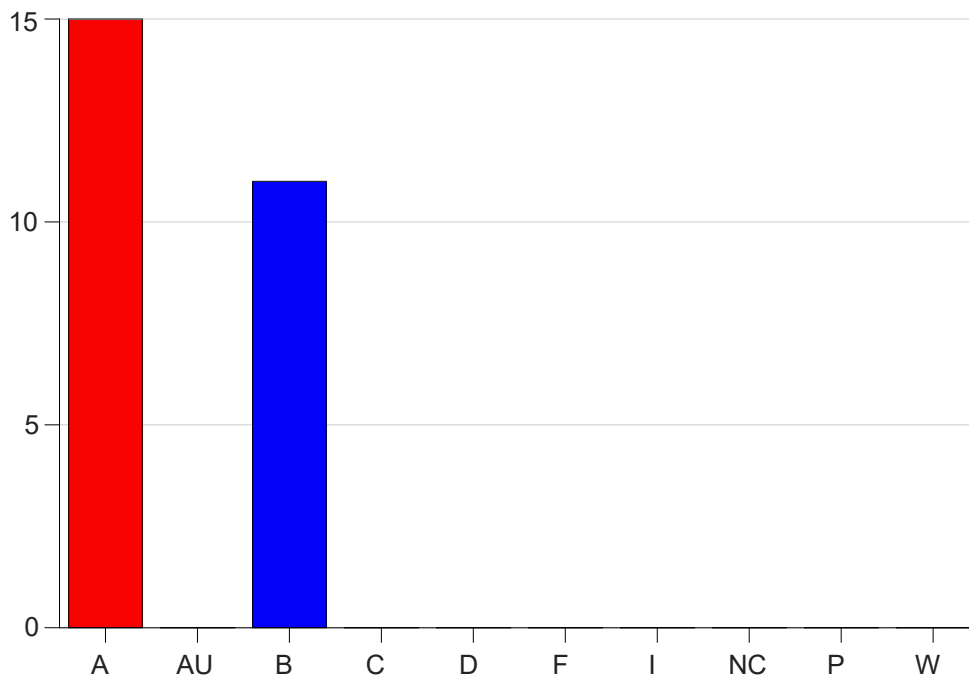

Louisiana State University Eunice

Grade Distribution by Course

2020 Spring Semester

Nov 6, 2020
11:38:43 PM

Course Work Course Number: RADT1022

Course Work Count - All		A	AU	B	C	D	F	I	NC	P	W	Total
01	McLaughlin	15	0	11	0	0	0	0	0	0	0	26
Total		15	0	11	0	0	0	0	0	0	0	26