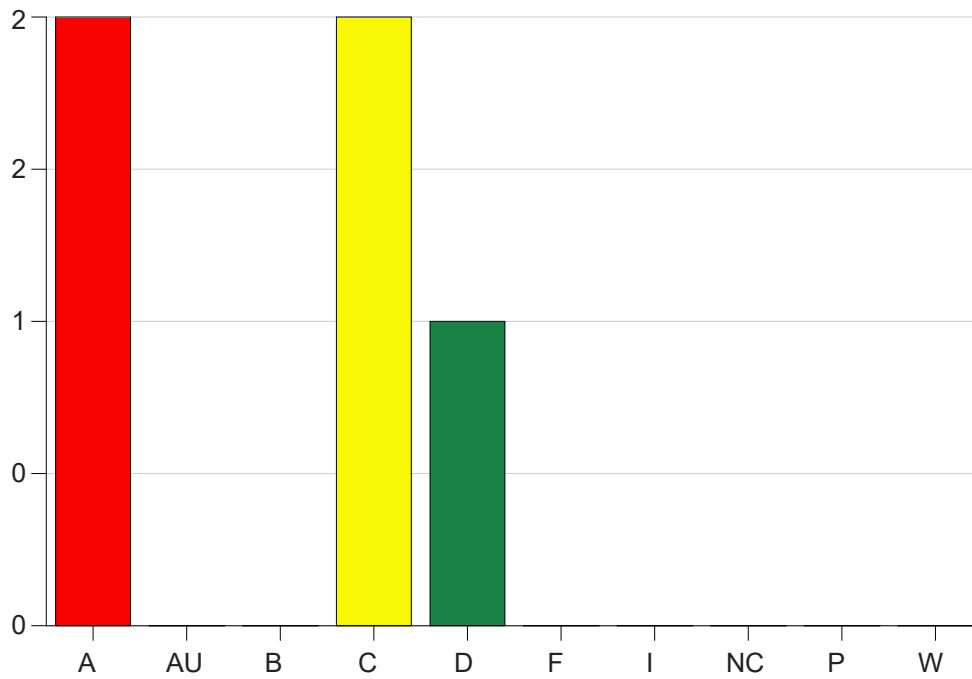

Louisiana State University Eunice

Grade Distribution by Course

2020 Spring Semester

Nov 6, 2020
11:38:43 PM

Course Work Course Number: CSC 2255

Course Work Count - All		A	AU	B	C	D	F	I	NC	P	W	Total
25	Cooper,L	2	0	0	2	1	0	0	0	0	0	5
Total		2	0	0	2	1	0	0	0	0	0	5