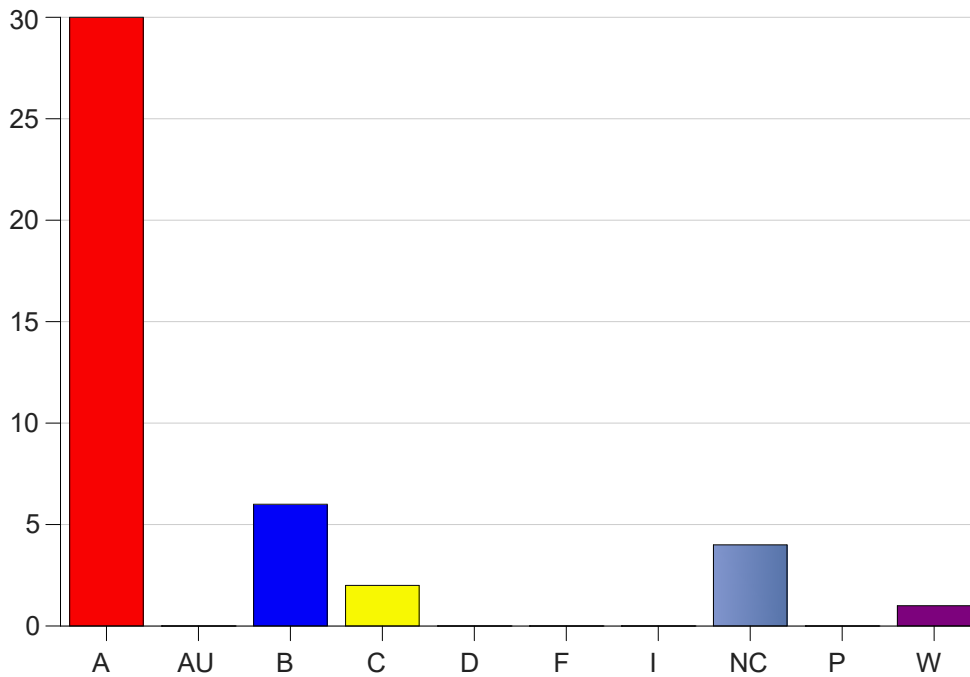

Louisiana State University Eunice

Grade Distribution by Course

2020 Spring Semester

Nov 6, 2020
11:38:43 PM

Course Work Course Number: EDCI2700

Course Work Count - All		A	AU	B	C	D	F	I	NC	P	W	Total
25	Gordon,T	16	0	4	1	0	0	0	1	0	0	22
26	Gordon,T	14	0	2	1	0	0	0	3	0	1	21
Total		30	0	6	2	0	0	0	4	0	1	43