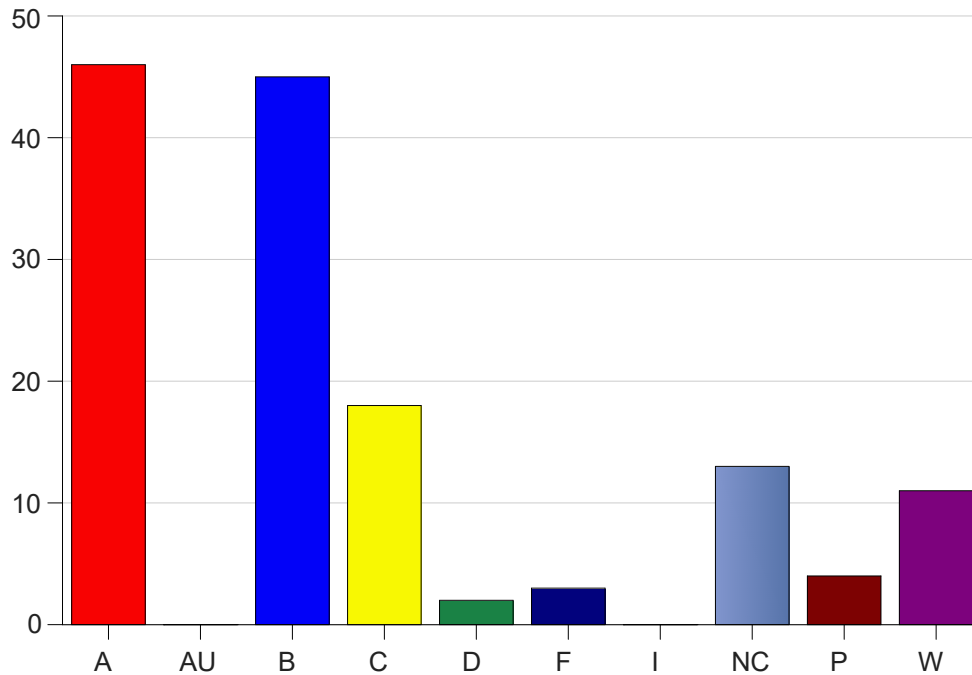

Louisiana State University Eunice

Grade Distribution by Course

2020 Spring Semester

Nov 6, 2020
11:38:43 PM

Course Work Course Number: HIST2055

Course Work Count - All		A	AU	B	C	D	F	I	NC	P	W	Total
01	Baltakis,A	2	0	12	5	0	1	0	1	0	2	23
25	Sellers,W	28	0	4	1	1	0	0	2	3	1	40
26	Gaspard,R	7	0	14	7	0	0	0	3	0	7	38
C6	Gaspard,R	9	0	15	5	1	2	0	7	1	1	41
Total		46	0	45	18	2	3	0	13	4	11	142