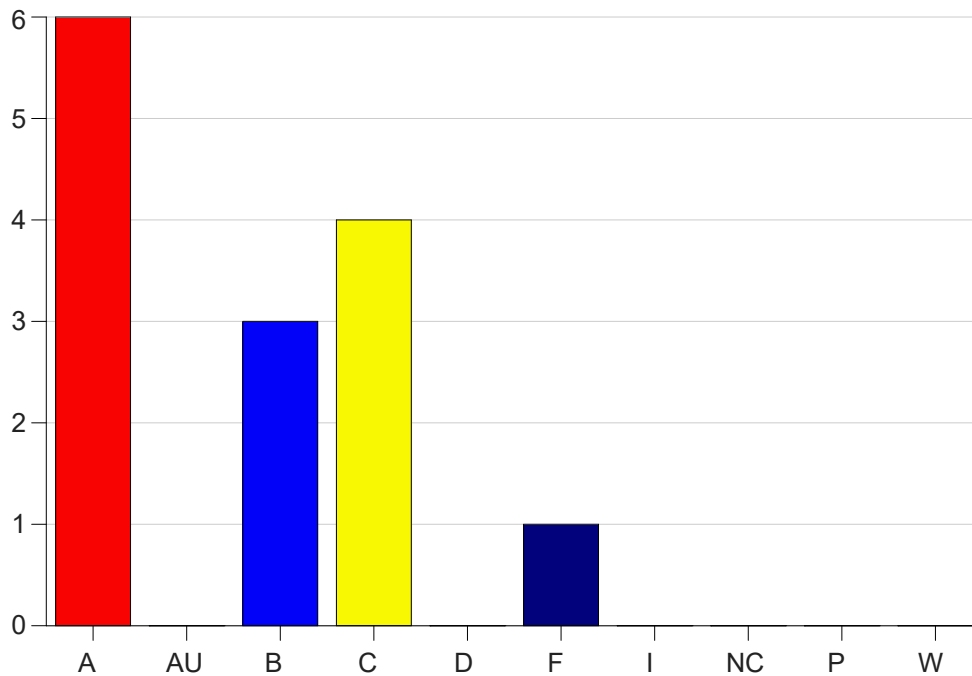

Louisiana State University Eunice

Grade Distribution by Course

2020 Spring Semester

Nov 6, 2020
11:38:43 PM

Course Work Course Number: CJ 2153

Course Work Count - All		A	AU	B	C	D	F	I	NC	P	W	Total
C6	Ardoin,B	6	0	3	4	0	1	0	0	0	0	14
Total		6	0	3	4	0	1	0	0	0	0	14