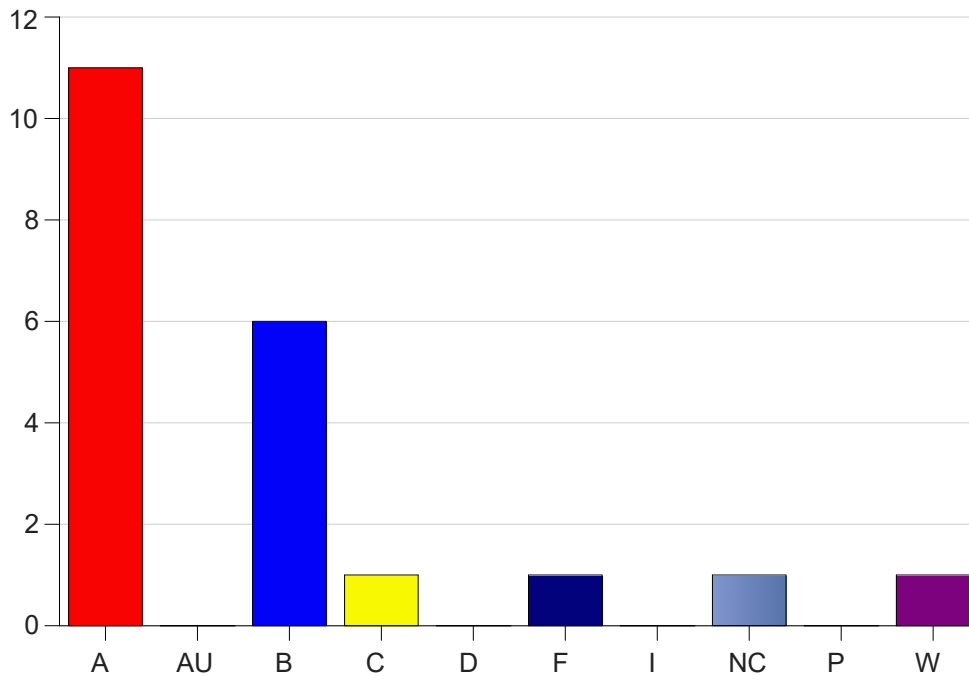

Louisiana State University Eunice

Grade Distribution by Course

2020 Spring Semester

Nov 6, 2020
11:38:43 PM

Course Work Course Number: ALLH1023

Course Work Count - All		A	AU	B	C	D	F	I	NC	P	W	Total
25	Sonnier,A	11	0	6	1	0	1	0	1	0	1	21
Total		11	0	6	1	0	1	0	1	0	1	21