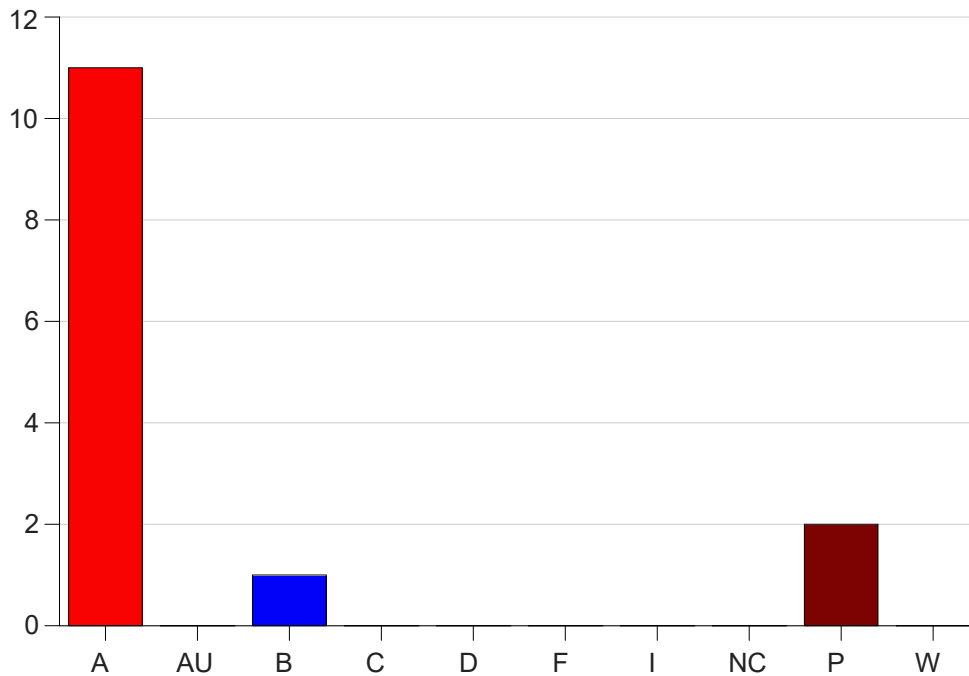

Louisiana State University Eunice

Grade Distribution by Course

2020 Spring Semester

Nov 6, 2020
11:38:43 PM

Course Work Course Number: EDCI2027

Course Work Count - All		A	AU	B	C	D	F	I	NC	P	W	Total
73	Leslie,M	11	0	1	0	0	0	0	0	2	0	14
Total		11	0	1	0	0	0	0	0	2	0	14