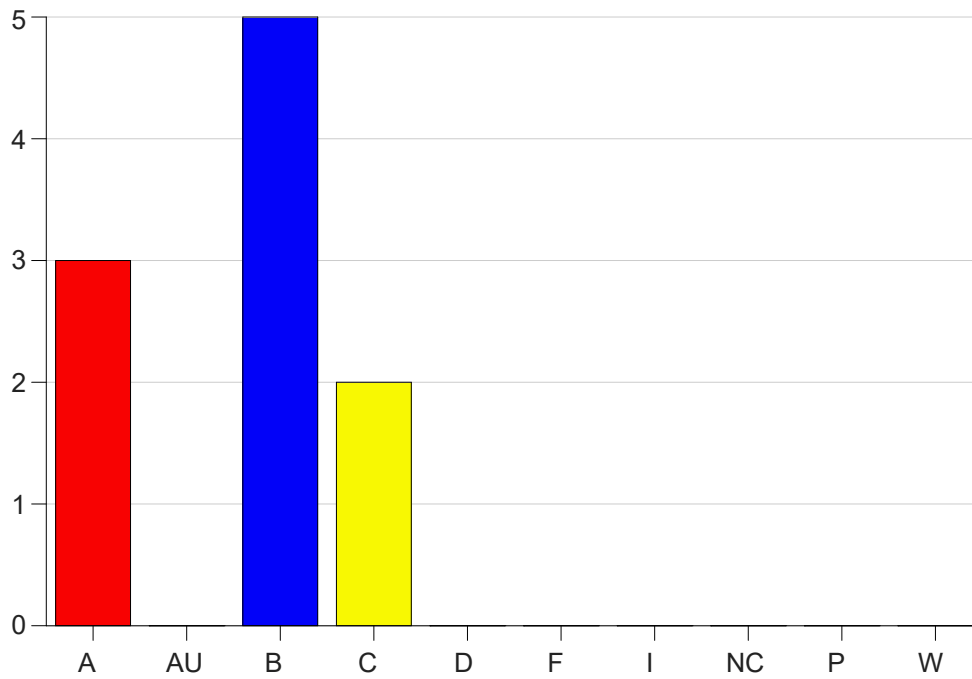

Louisiana State University Eunice

Grade Distribution by Course

2020 Spring Semester

Nov 6, 2020
11:38:43 PM

Course Work Course Number: SURT2103

Course Work Count - All		A	AU	B	C	D	F	I	NC	P	W	Total
90	Moneyphen,J	3	0	5	2	0	0	0	0	0	0	10
Total		3	0	5	2	0	0	0	0	0	0	10