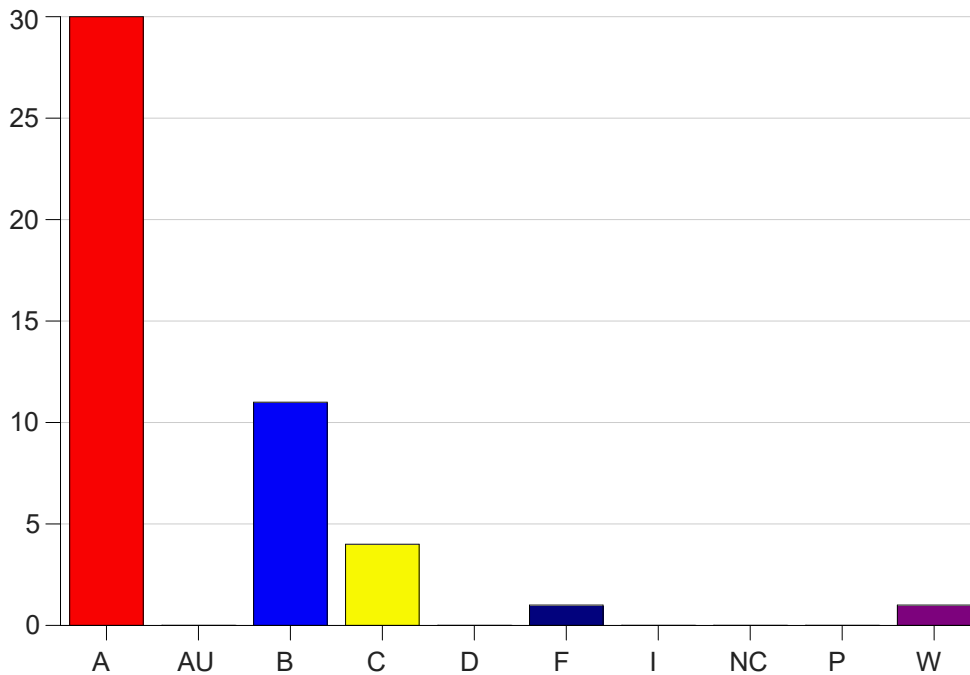

Louisiana State University Eunice

Grade Distribution by Course

2020 Spring Semester

Nov 6, 2020
11:38:43 PM

Course Work Course Number: BIOL1202

Course Work Count - All		A	AU	B	C	D	F	I	NC	P	W	Total
01	Cordes,J	23	0	11	4	0	1	0	0	0	1	40
D1	Readore, G	6	0	0	0	0	0	0	0	0	0	6
D3	Bergeron,P	1	0	0	0	0	0	0	0	0	0	1
Total		30	0	11	4	0	1	0	0	0	1	47