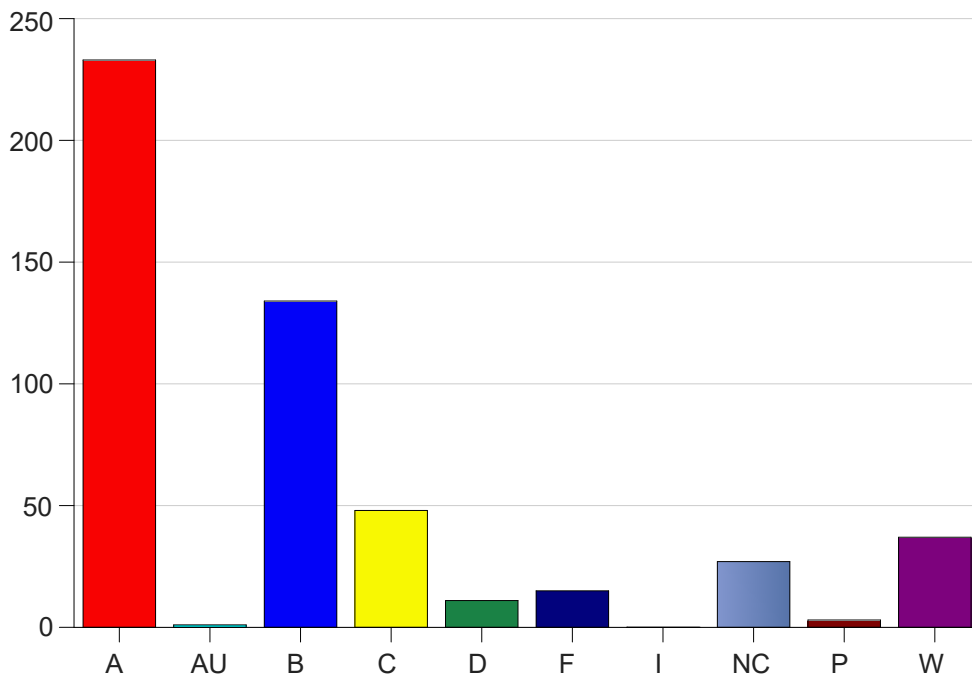

Louisiana State University Eunice

Grade Distribution by Course

2020 Spring Semester

Nov 6, 2020
11:38:43 PM