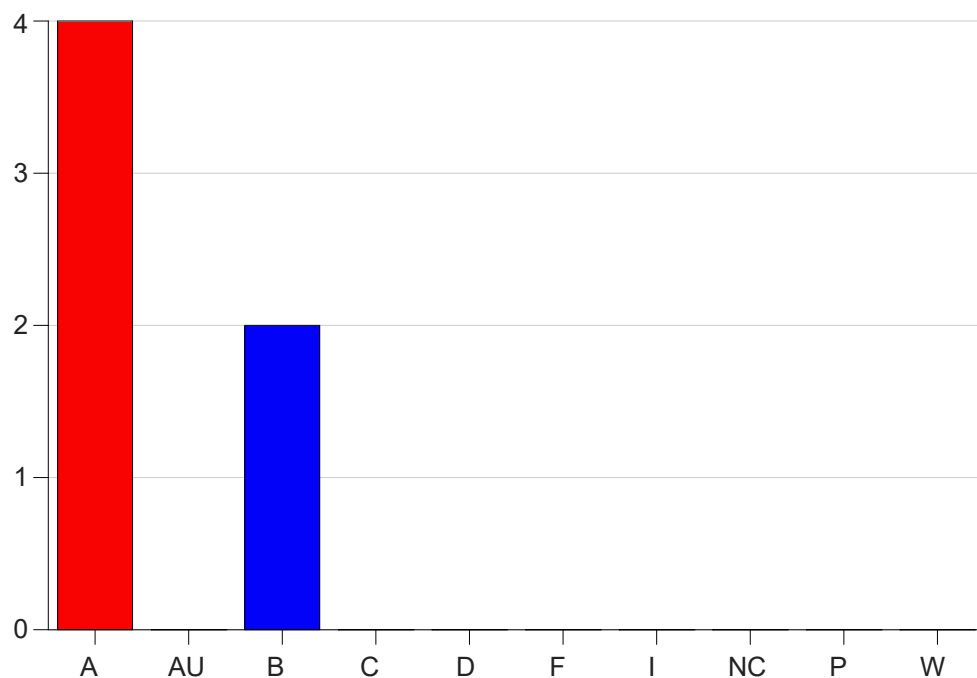

Louisiana State University Eunice

Grade Distribution by Course

2020 Spring Semester

Nov 6, 2020
11:38:43 PM

Course Work Course Number: PHYS2002

Course Work Count - All		A	AU	B	C	D	F	I	NC	P	W	Total
01	Yoo, C	4	0	2	0	0	0	0	0	0	0	6
Total		4	0	2	0	0	0	0	0	0	0	6