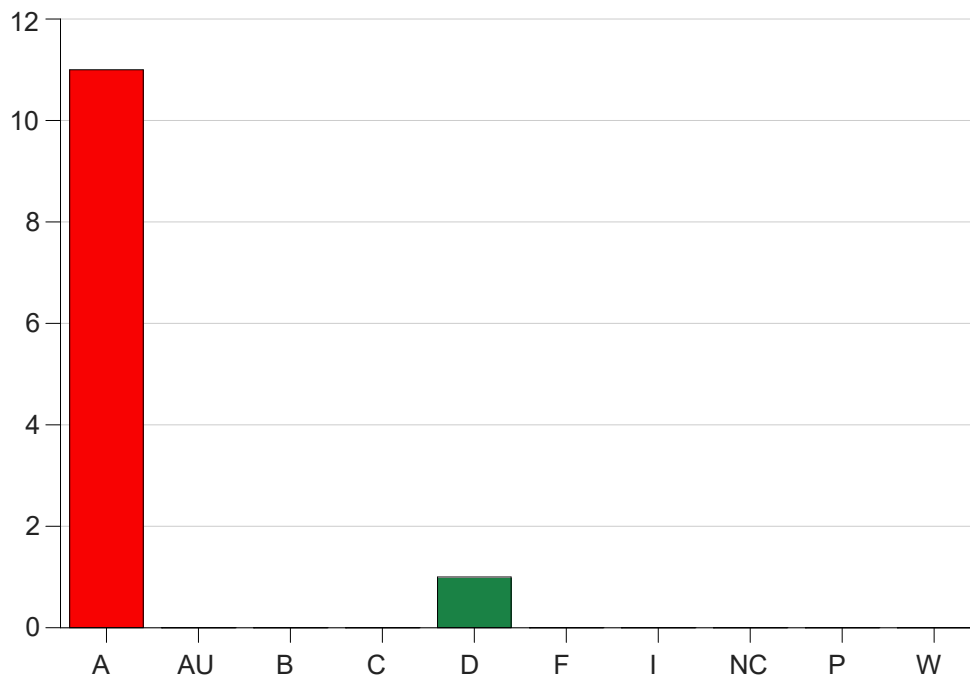

Louisiana State University Eunice

Grade Distribution by Course

2020 Spring Semester

Nov 6, 2020
11:38:43 PM

Course Work Course Number: CJ 2133

Course Work Count - All		A	AU	B	C	D	F	I	NC	P	W	Total
C1	McCullough	11	0	0	0	1	0	0	0	0	0	12
Total		11	0	0	0	1	0	0	0	0	0	12