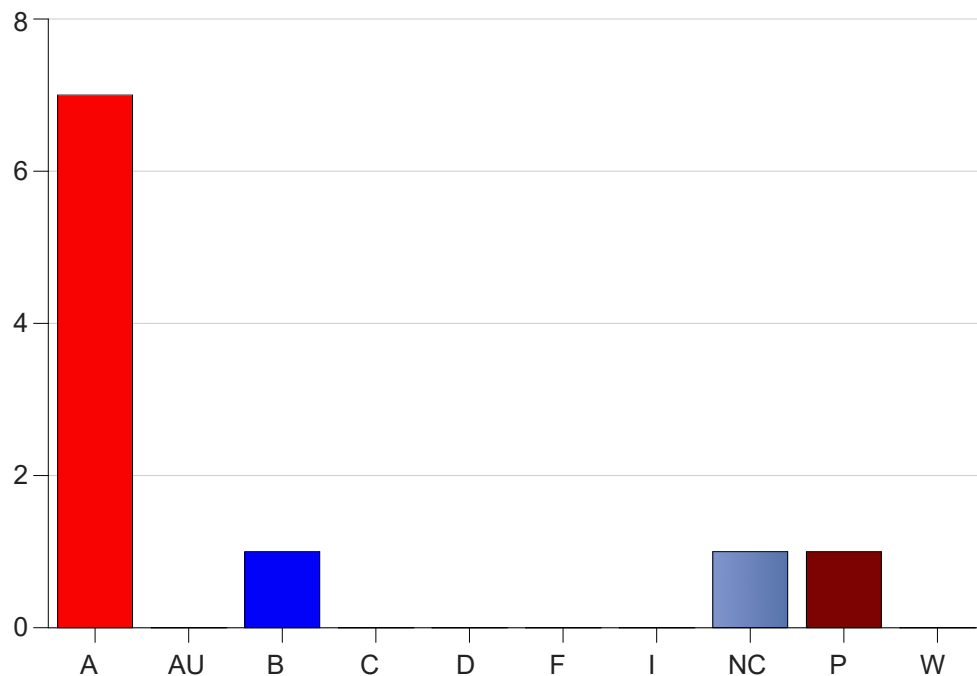

Louisiana State University Eunice

Grade Distribution by Course

2020 Spring Semester

Nov 6, 2020
11:38:43 PM

Course Work Course Number: PBSA2200

Course Work Count - All		A	AU	B	C	D	F	I	NC	P	W	Total
C1	Hally,R	7	0	1	0	0	0	0	1	1	0	10
Total		7	0	1	0	0	0	0	1	1	0	10