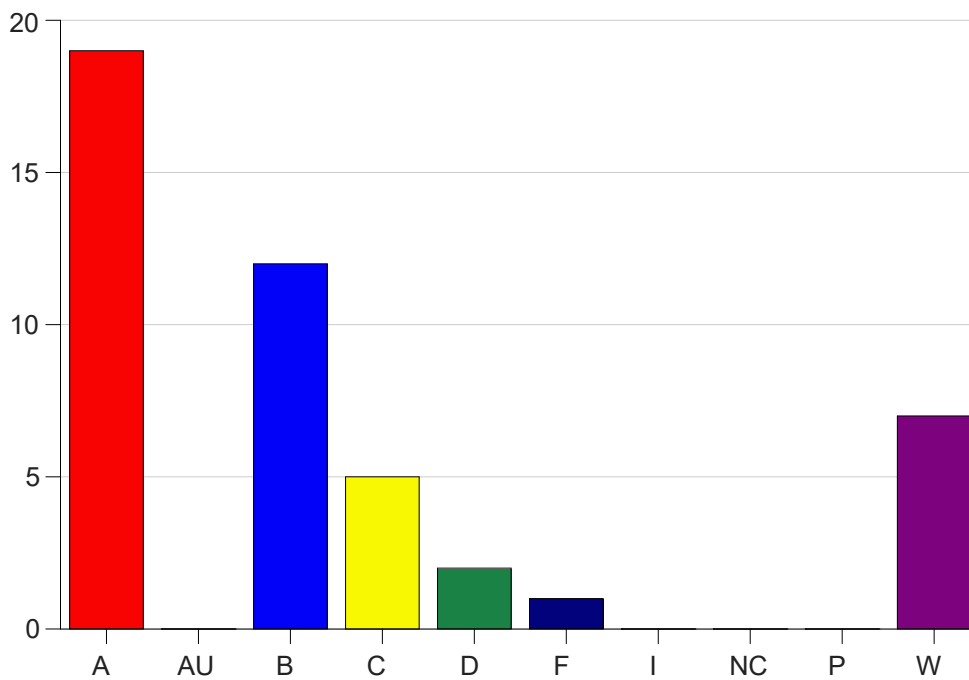

Louisiana State University Eunice

Grade Distribution by Course

2020 Spring Semester

Nov 6, 2020
11:38:43 PM

Course Work Course Number: ACCT2001

Course Work Count - All		A	AU	B	C	D	F	I	NC	P	W	Total
02	Holmes, W	11	0	7	5	0	0	0	0	0	2	25
25	Holmes, W	8	0	5	0	2	1	0	0	0	5	21
Total		19	0	12	5	2	1	0	0	0	7	46