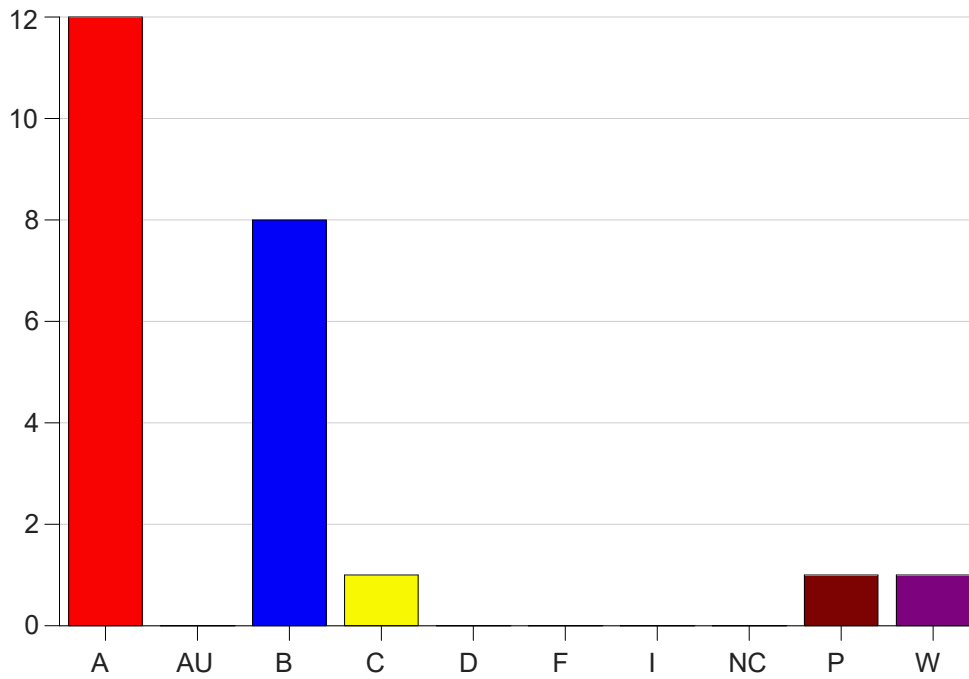

Louisiana State University Eunice

Grade Distribution by Course

2020 Spring Semester

Nov 6, 2020
11:38:43 PM

Course Work Course Number: ALLH1800

Course Work Count - All		A	AU	B	C	D	F	I	NC	P	W	Total
26	Warner,K	12	0	8	1	0	0	0	0	1	1	23
Total		12	0	8	1	0	0	0	0	1	1	23