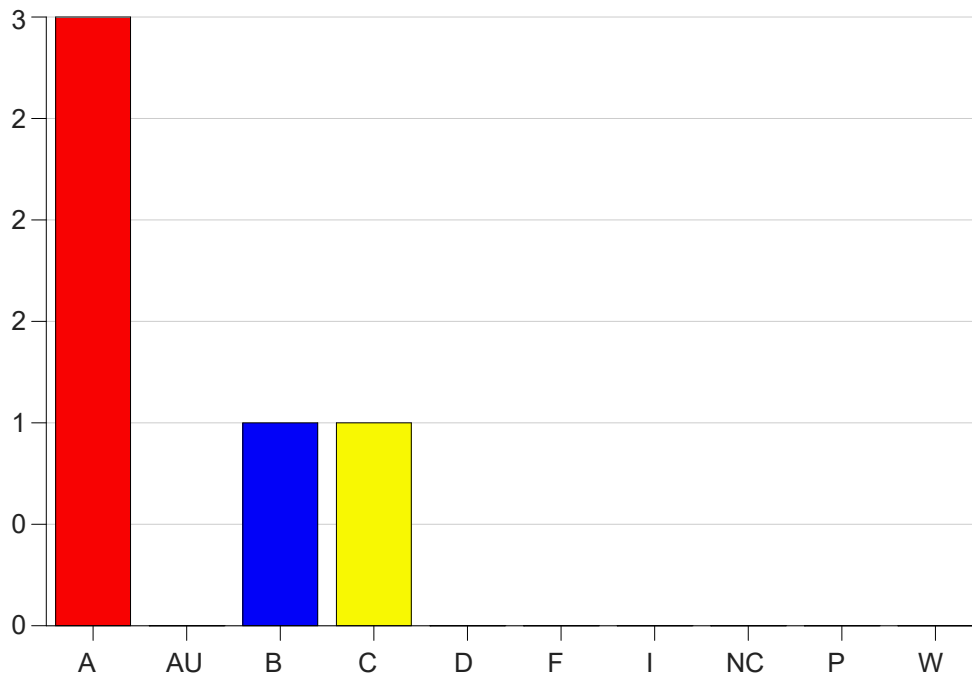

Louisiana State University Eunice

Grade Distribution by Course

2020 Spring Semester

Nov 6, 2020
11:38:43 PM

Course Work Course Number: PHSC1002

Course Work Count - All		A	AU	B	C	D	F	I	NC	P	W	Total
01	Borill, B	3	0	1	1	0	0	0	0	0	0	5
Total		3	0	1	1	0	0	0	0	0	0	5