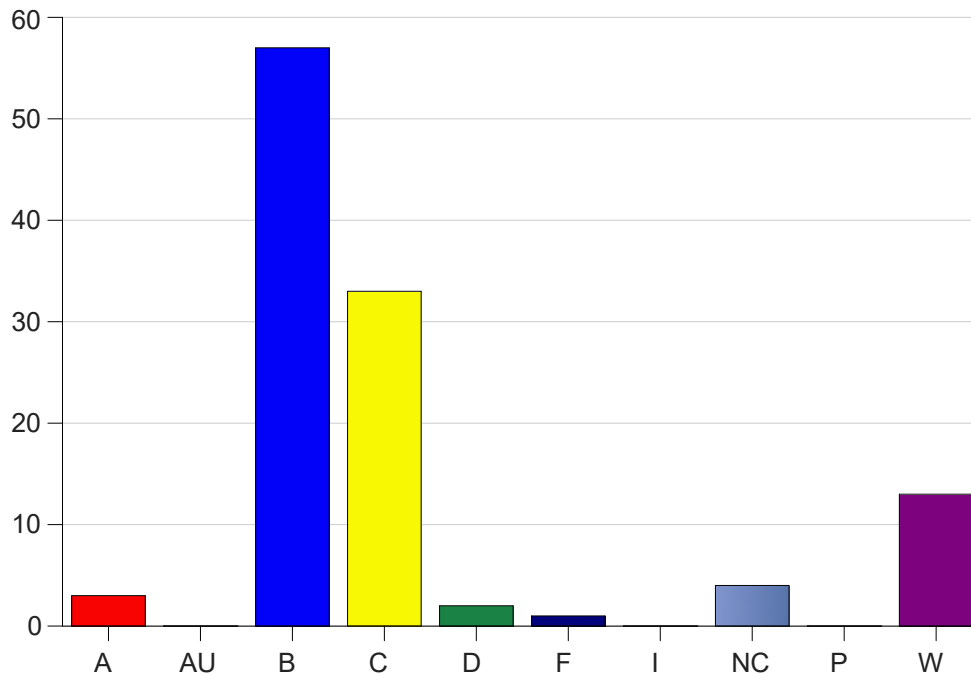

Louisiana State University Eunice

Grade Distribution by Course

2020 Spring Semester

Nov 6, 2020
11:38:43 PM

Course Work Course Number: BIOL1012

Course Work Count - All		A	AU	B	C	D	F	I	NC	P	W	Total
91	Al-Dujaili	1	0	18	4	1	0	0	0	0	0	24
92	Al-Dujaili	0	0	12	7	0	0	0	0	0	4	23
93	Al-Dujaili	2	0	12	7	0	0	0	0	0	1	22
94	Al-Dujaili	0	0	6	7	0	1	0	1	0	4	19
95	Al-Dujaili	0	0	9	8	1	0	0	3	0	4	25
Total		3	0	57	33	2	1	0	4	0	13	113