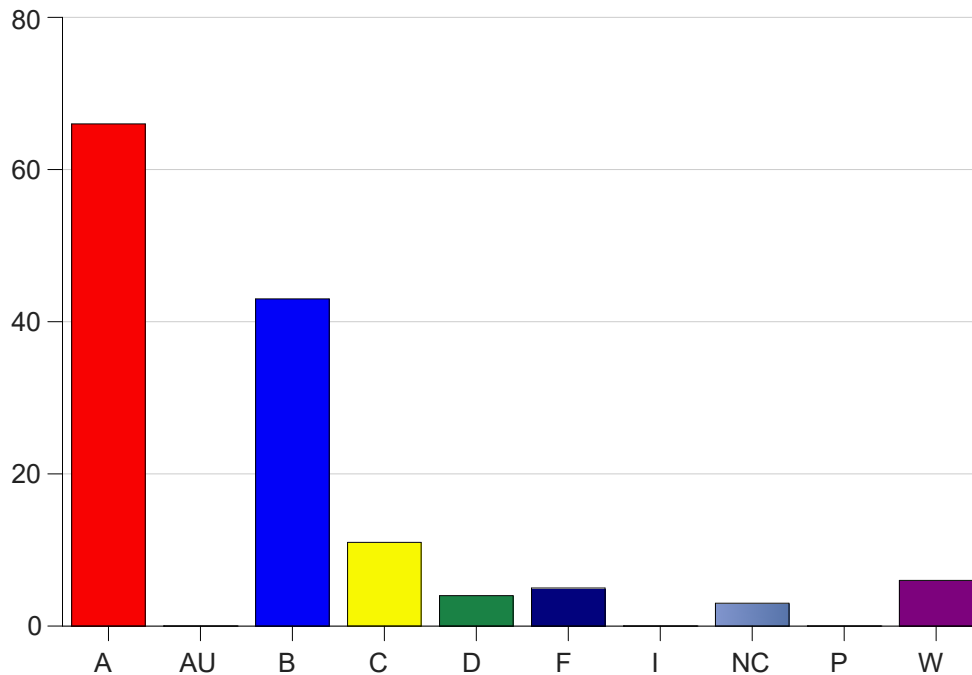

Louisiana State University Eunice

Grade Distribution by Course

2020 Spring Semester

Nov 6, 2020
11:38:43 PM

Course Work Course Number: HIST1003

Course Work Count - All		A	AU	B	C	D	F	I	NC	P	W	Total
01	Baltakis,A	6	0	8	0	1	1	0	2	0	0	18
02	Baltakis,A	8	0	27	5	1	4	0	1	0	6	52
D3	Smith,H	7	0	3	1	0	0	0	0	0	0	11
D4	Sellers,W	22	0	3	2	1	0	0	0	0	0	28
D5	Sellers,W	23	0	2	3	1	0	0	0	0	0	29
Total		66	0	43	11	4	5	0	3	0	6	138