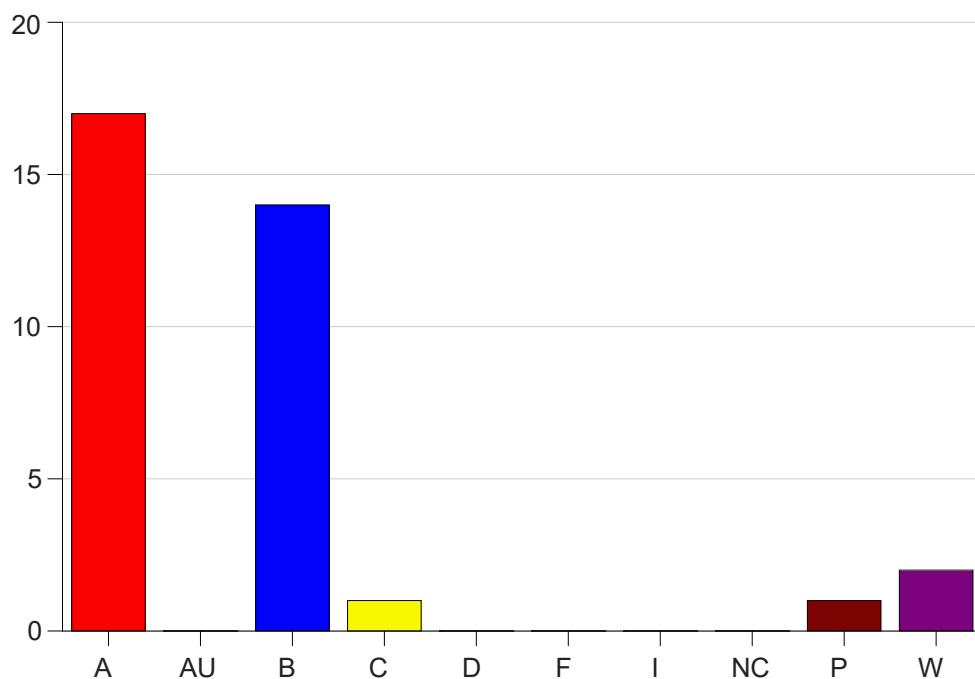

Louisiana State University Eunice

Grade Distribution by Course

2020 Spring Semester

Nov 6, 2020
11:38:43 PM

Course Work Course Number: CHEM1212

Course Work Count - All		A	AU	B	C	D	F	I	NC	P	W	Total
91	Borill, B	8	0	6	0	0	0	0	0	0	1	15
93	Borill, B	9	0	8	1	0	0	0	0	1	1	20
Total		17	0	14	1	0	0	0	0	1	2	35