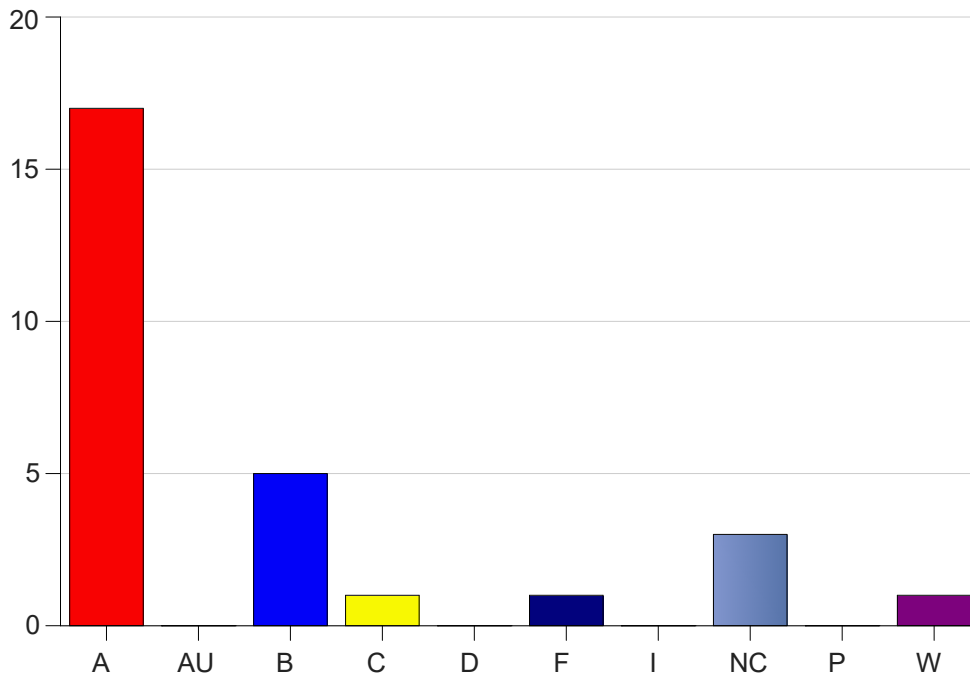

Louisiana State University Eunice

Grade Distribution by Course

2020 Spring Semester

Nov 6, 2020
11:38:43 PM

Course Work Course Number: ENGL2025

Course Work Count - All		A	AU	B	C	D	F	I	NC	P	W	Total
01	Langlois,D	17	0	5	1	0	1	0	3	0	1	28
Total		17	0	5	1	0	1	0	3	0	1	28