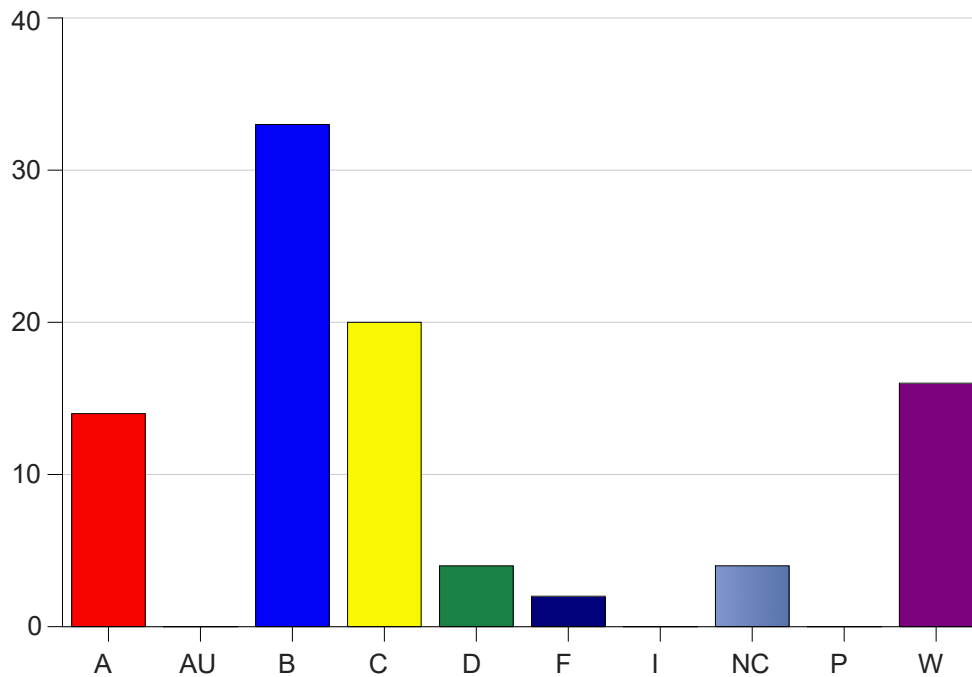

Louisiana State University Eunice

Grade Distribution by Course

2020 Spring Semester

Nov 6, 2020
11:38:43 PM

Course Work Course Number: NURS1000

Course Work Count - All		A	AU	B	C	D	F	I	NC	P	W	Total
25	Batiste,B	3	0	10	3	2	1	0	1	0	3	23
26	Wolf, A	5	0	9	5	1	0	0	1	0	3	24
27	Denker,J	4	0	9	5	0	0	0	1	0	5	24
28	Denker,J	2	0	5	7	1	1	0	1	0	5	22
Total		14	0	33	20	4	2	0	4	0	16	93