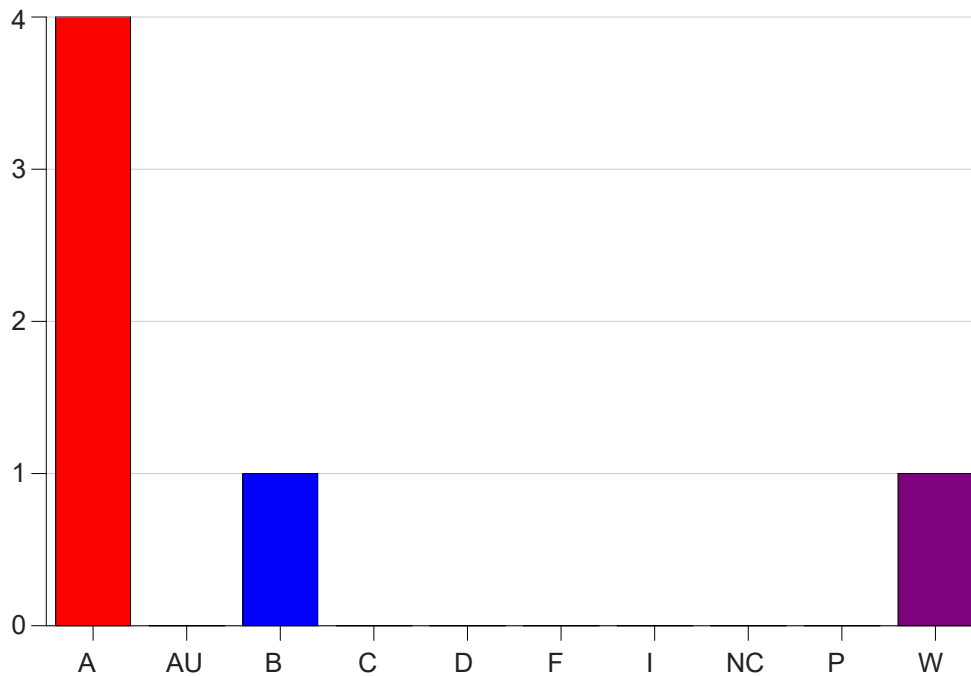

Louisiana State University Eunice

Grade Distribution by Course

2020 Spring Semester

Nov 6, 2020
11:38:43 PM

Course Work Course Number: INDS1001

Course Work Count - All		A	AU	B	C	D	F	I	NC	P	W	Total
25	Kapp, K	4	0	1	0	0	0	0	0	0	1	6
Total		4	0	1	0	0	0	0	0	0	1	6