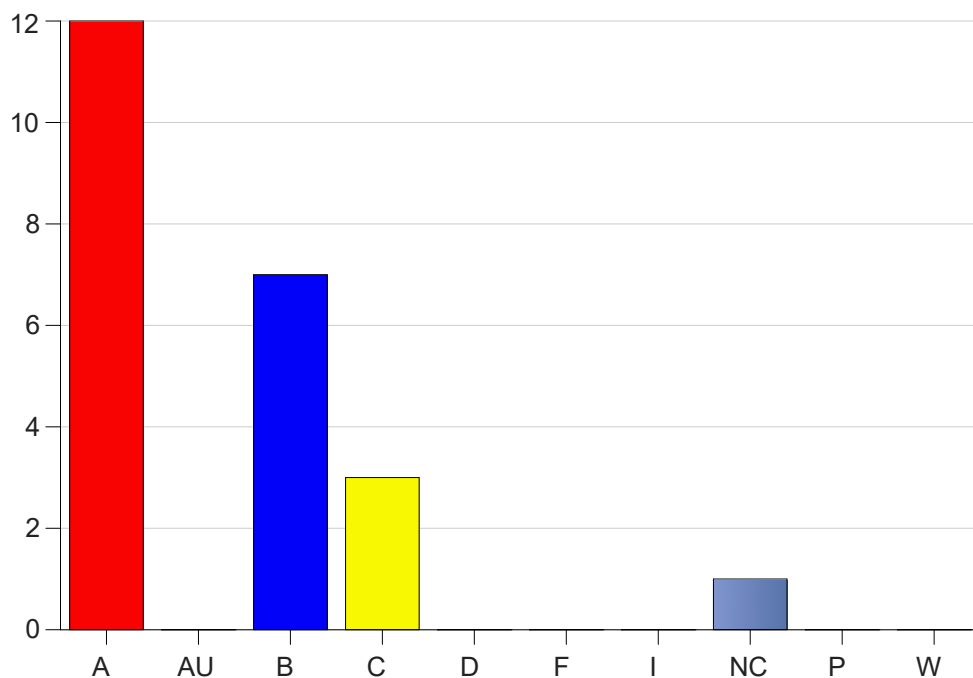

Louisiana State University Eunice

Grade Distribution by Course

2020 Spring Semester

Nov 6, 2020
11:38:43 PM

Course Work Course Number: BADM2001

Course Work Count - All		A	AU	B	C	D	F	I	NC	P	W	Total
25	Manuel,C	12	0	7	3	0	0	0	1	0	0	23
Total		12	0	7	3	0	0	0	1	0	0	23