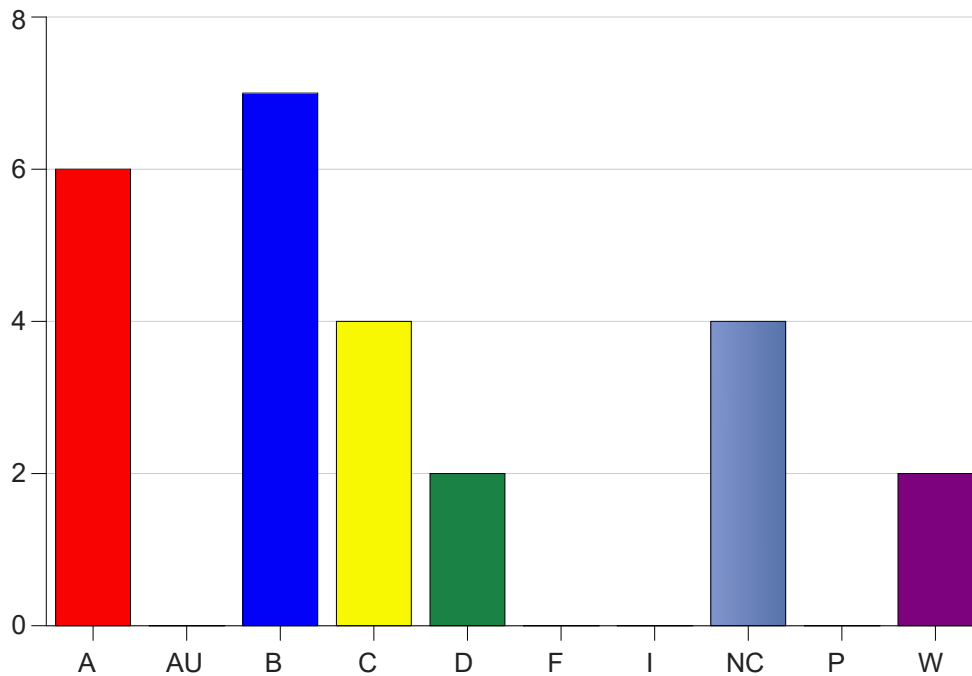

Louisiana State University Eunice

Grade Distribution by Course

2020 Spring Semester

Nov 6, 2020
11:38:43 PM

Course Work Course Number: PSYC2076

Course Work Count - All		A	AU	B	C	D	F	I	NC	P	W	Total
25	Trant,T	6	0	7	4	2	0	0	4	0	2	25
Total		6	0	7	4	2	0	0	4	0	2	25