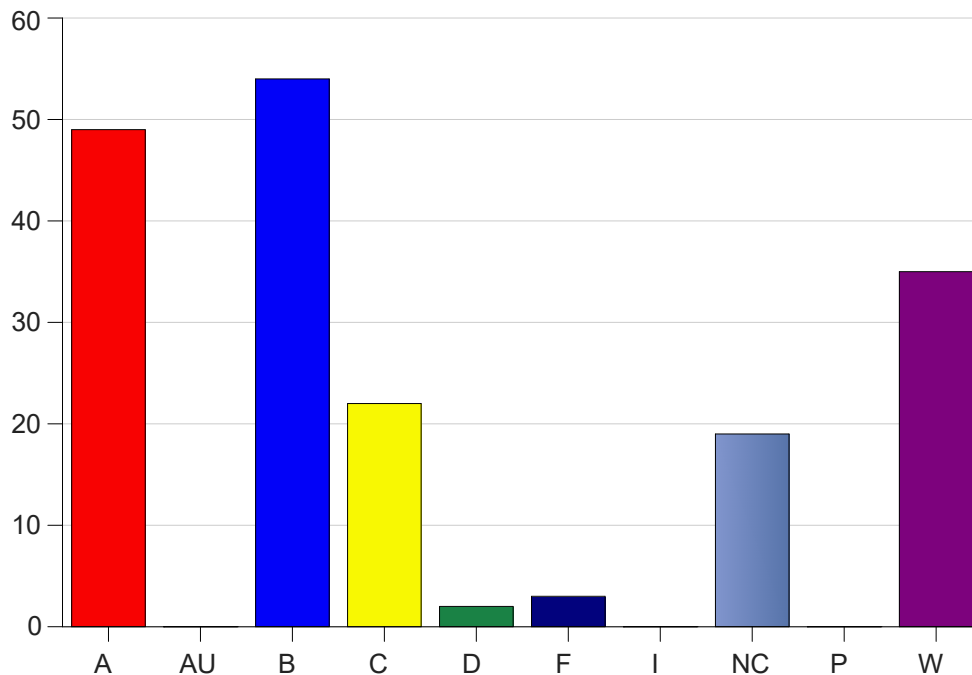

Louisiana State University Eunice

Grade Distribution by Course

2020 Spring Semester

Nov 6, 2020
11:38:43 PM

Course Work Course Number: BIOL1161

Course Work Count - All		A	AU	B	C	D	F	I	NC	P	W	Total
90	Williams,A	6	0	10	1	0	1	0	3	0	9	30
91	Williams,A	9	0	10	4	0	0	0	1	0	6	30
92	Williams,A	10	0	9	2	0	0	0	7	0	4	32
93	Williams,A	7	0	9	7	0	0	0	2	0	6	31
94	Cordes,J	4	0	4	4	0	1	0	2	0	2	17
95	Cordes,J	3	0	9	2	2	0	0	4	0	2	22
96	Cordes,J	10	0	3	2	0	1	0	0	0	6	22
Total		49	0	54	22	2	3	0	19	0	35	184