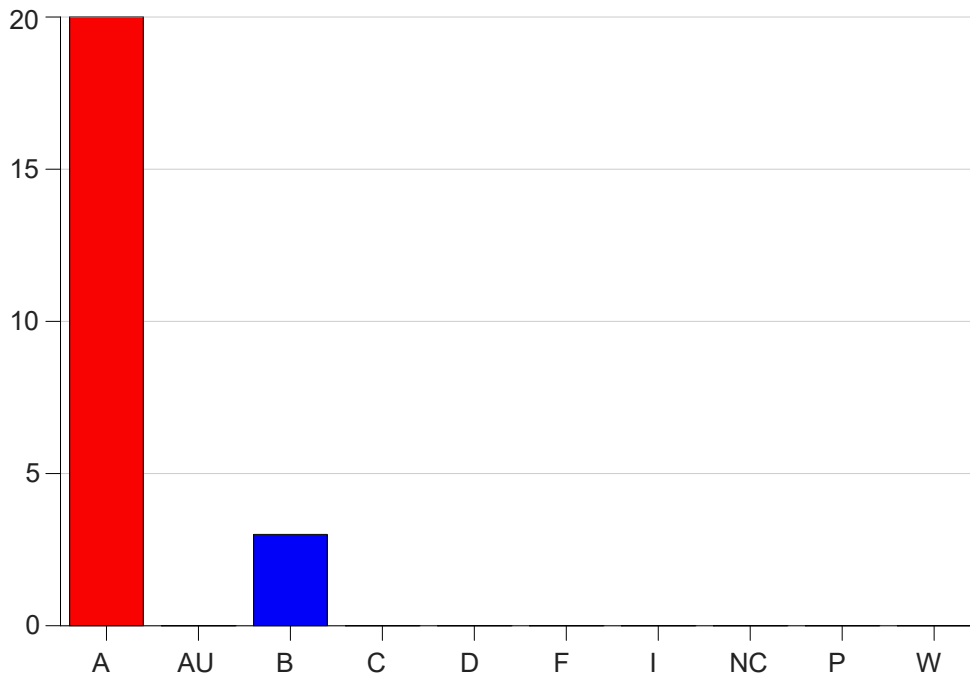

Louisiana State University Eunice

Grade Distribution by Course

2020 Spring Semester

Nov 6, 2020
11:38:43 PM

Course Work Course Number: RADT2036

Course Work Count - All		A	AU	B	C	D	F	I	NC	P	W	Total
01	Leeson, R	20	0	3	0	0	0	0	0	0	0	23
Total		20	0	3	0	0	0	0	0	0	0	23