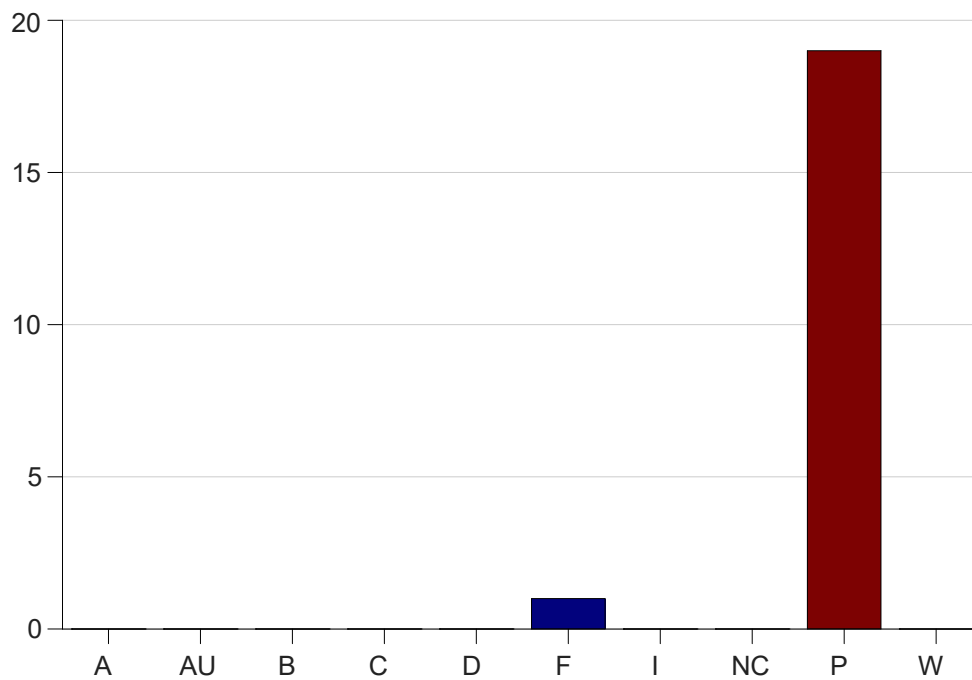

Louisiana State University Eunice

Grade Distribution by Course

2020 Spring Semester

Nov 6, 2020
11:38:43 PM

Course Work Course Number: NURS1135

Course Work Count - All		A	AU	B	C	D	F	I	NC	P	W	Total
90	Didier, B.	0	0	0	0	0	1	0	0	9	0	10
92	Auzenne, T	0	0	0	0	0	0	0	0	10	0	10
Total		0	0	0	0	0	1	0	0	19	0	20