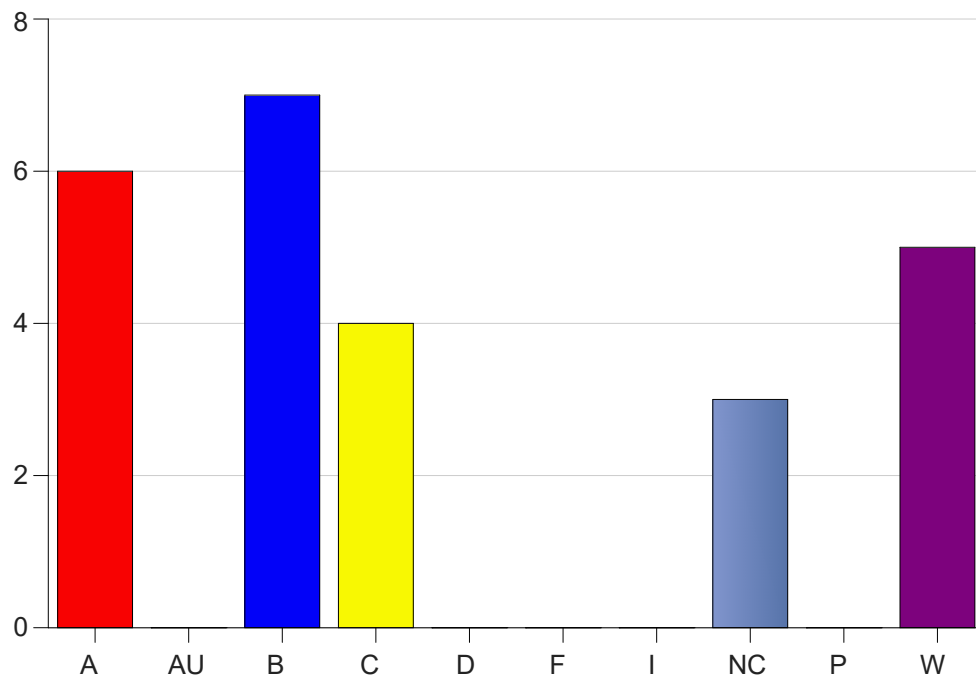

Louisiana State University Eunice

Grade Distribution by Course

2020 Spring Semester

Nov 6, 2020
11:38:43 PM

Course Work Course Number: ENGL2002

Course Work Count - All		A	AU	B	C	D	F	I	NC	P	W	Total
C1	Meche,J	6	0	7	4	0	0	0	3	0	5	25
Total		6	0	7	4	0	0	0	3	0	5	25