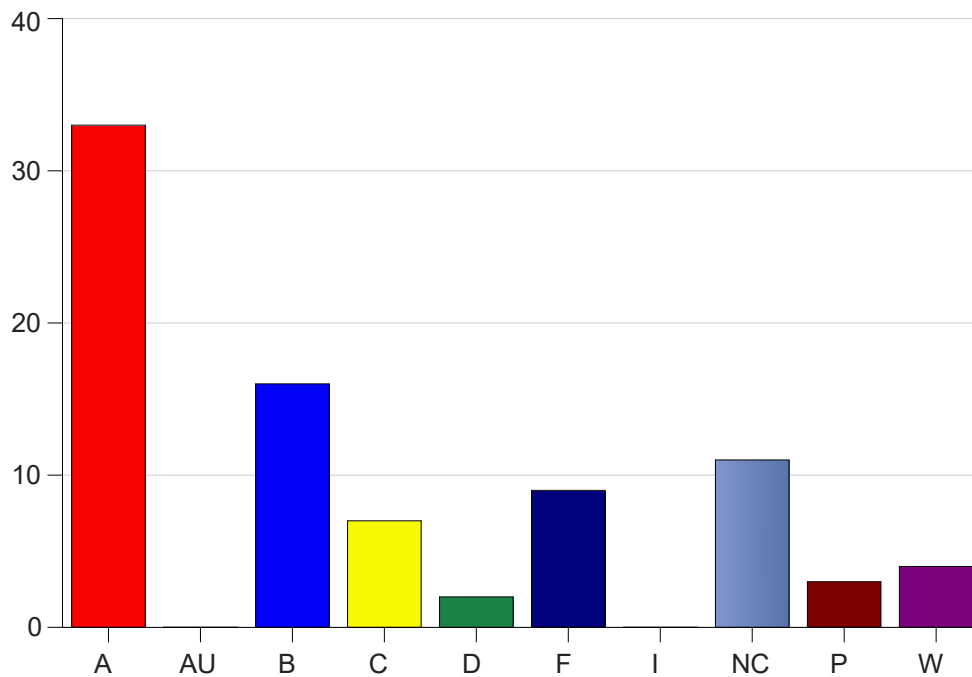

Louisiana State University Eunice

Grade Distribution by Course

2020 Spring Semester

Nov 6, 2020
11:38:43 PM

Course Work Course Number: UNIV0008

Course Work Count - All		A	AU	B	C	D	F	I	NC	P	W	Total
02	Leslie,M	7	0	2	4	1	0	0	1	2	0	17
03	Gordon,T	9	0	5	1	0	2	0	3	0	2	22
04	Leslie,M	3	0	3	1	0	1	0	3	0	1	12
05	Gordon,T	9	0	3	1	0	2	0	1	0	0	16
07	Leslie,M	3	0	2	0	1	2	0	3	1	1	13
50	Moore, R	2	0	1	0	0	2	0	0	0	0	5
Total		33	0	16	7	2	9	0	11	3	4	85