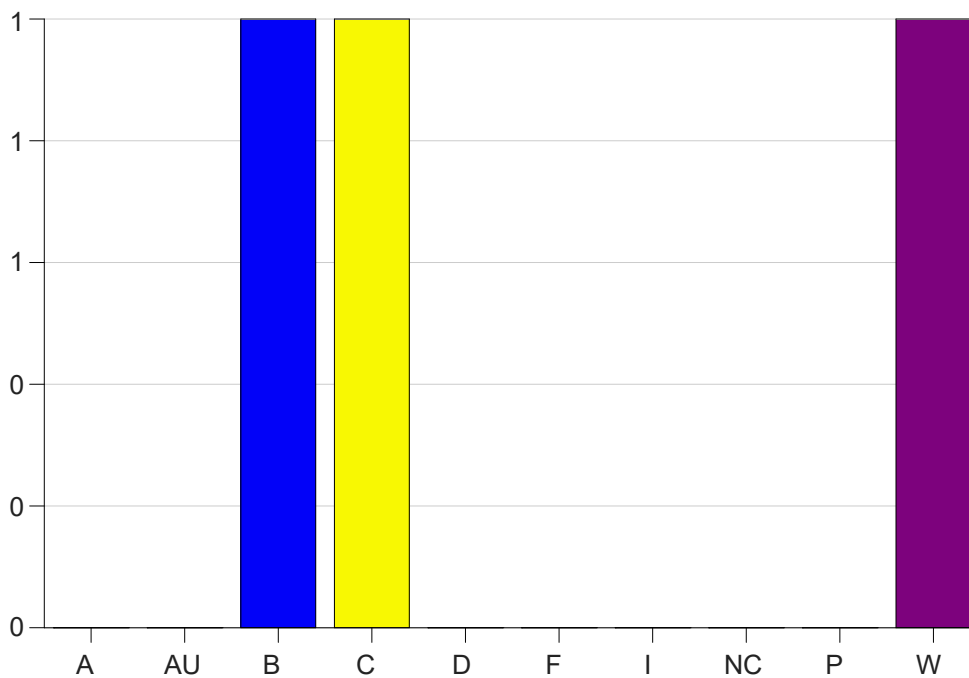

Louisiana State University Eunice

Grade Distribution by Course

2020 Spring Semester

Nov 6, 2020
11:38:43 PM

Course Work Course Number: POLS2051

Course Work Count - All		A	AU	B	C	D	F	I	NC	P	W	Total
25	Price, A	9	0	6	3	1	0	0	3	0	0	22
Total		9	0	6	3	1	0	0	3	0	0	22