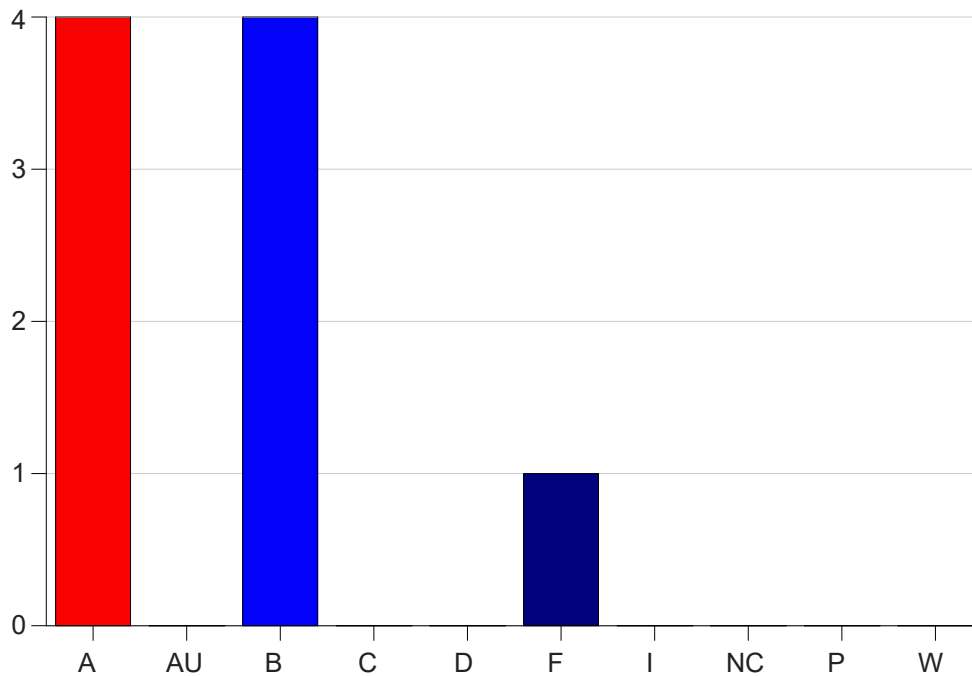

Louisiana State University Eunice

Grade Distribution by Course

2020 Spring Semester

Nov 6, 2020
11:38:43 PM

Course Work Course Number: CSC 2330

Course Work Count - All		A	AU	B	C	D	F	I	NC	P	W	Total
01	Seeder, L	4	0	4	0	0	1	0	0	0	0	9
Total		4	0	4	0	0	1	0	0	0	0	9