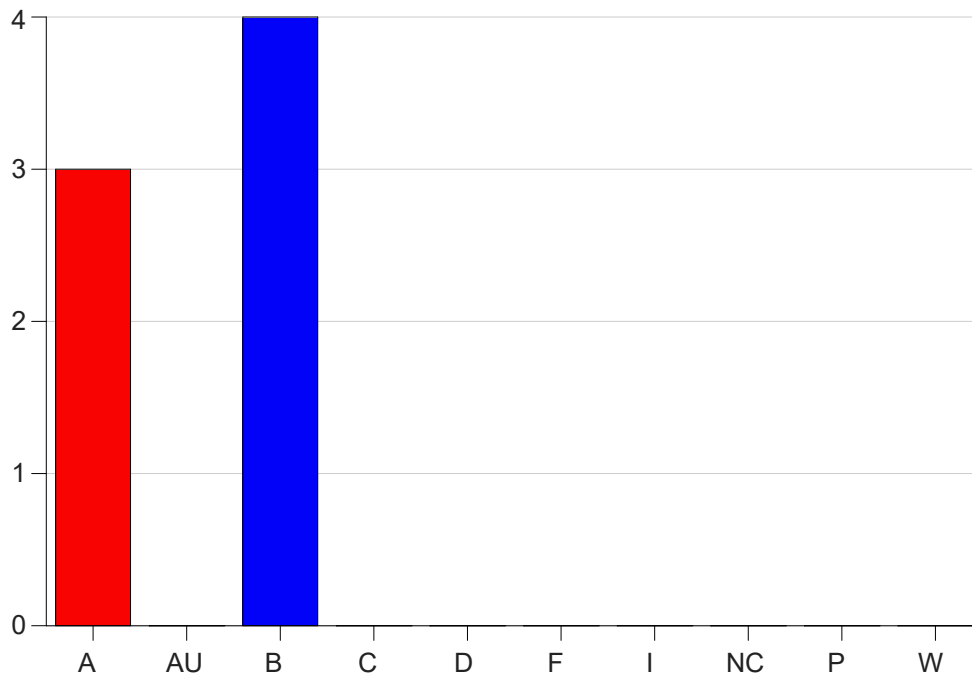

Louisiana State University Eunice

Grade Distribution by Course

2020 Spring Semester

Nov 6, 2020
11:38:43 PM

Course Work Course Number: DMS 2011

Course Work Count - All		A	AU	B	C	D	F	I	NC	P	W	Total
01	Leger,K	3	0	4	0	0	0	0	0	0	0	7
Total		3	0	4	0	0	0	0	0	0	0	7