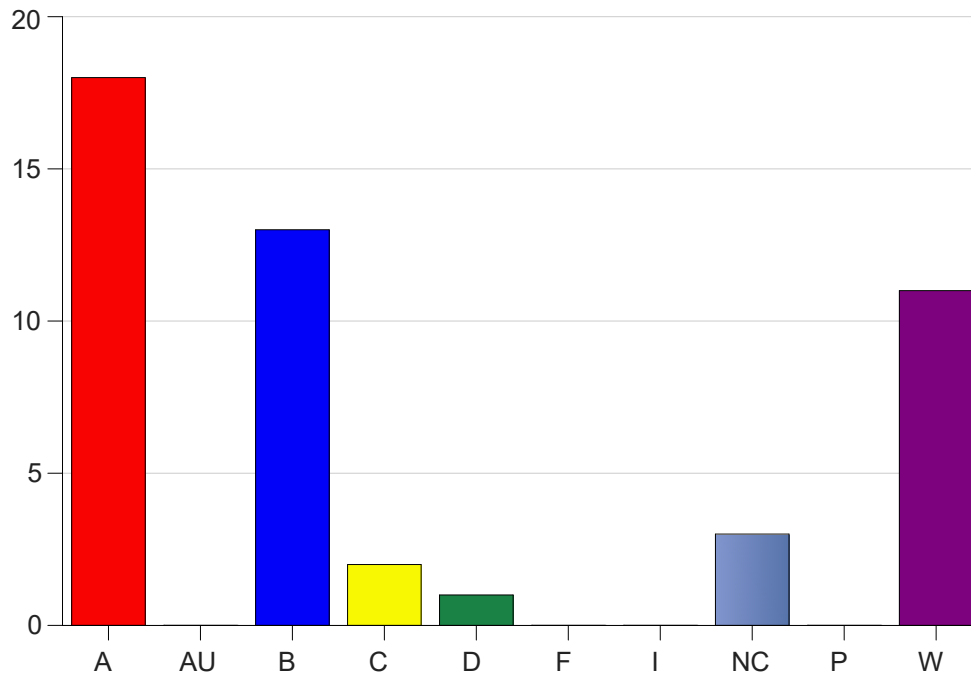

Louisiana State University Eunice

Grade Distribution by Course

2020 Spring Semester

Nov 6, 2020
11:38:43 PM

Course Work Course Number: ENGL2020

Course Work Count - All		A	AU	B	C	D	F	I	NC	P	W	Total
01	Fedor, H	13	0	9	1	1	0	0	1	0	1	26
D1	Alleman,M	2	0	2	0	0	0	0	0	0	3	7
L6	Alleman,M	3	0	2	1	0	0	0	2	0	7	15
Total		18	0	13	2	1	0	0	3	0	11	48