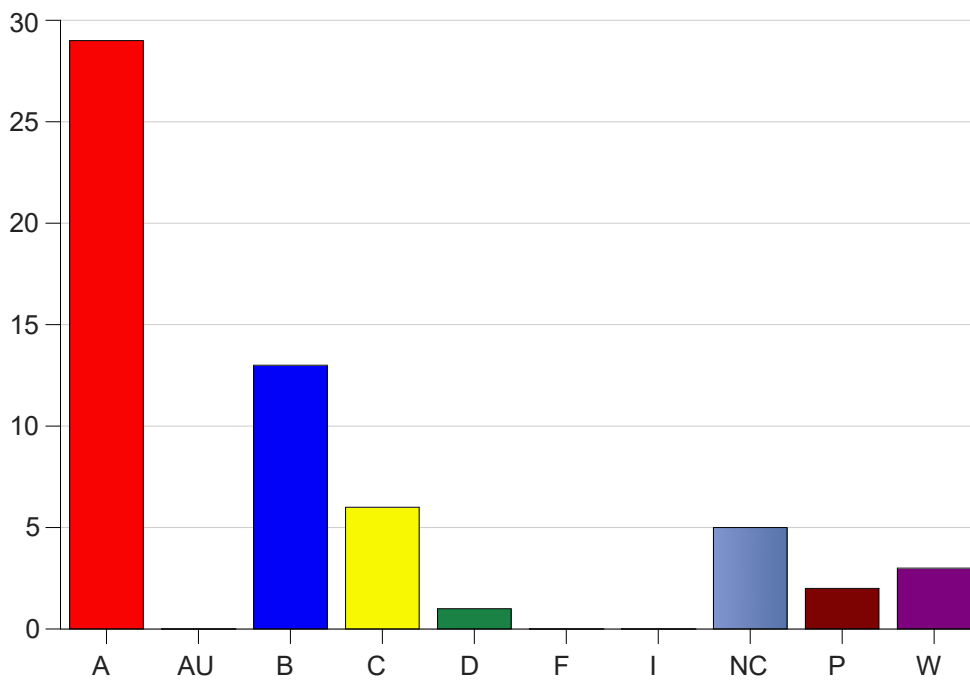

Louisiana State University Eunice

Grade Distribution by Course

2020 Spring Semester

Nov 6, 2020
11:38:43 PM

Course Work Course Number: **BADM1001**

Course Work Count - All		A	AU	B	C	D	F	I	NC	P	W	Total
03	May,N	19	0	3	2	1	0	0	3	1	1	30
25	Thibodeaux	10	0	10	4	0	0	0	2	1	2	29
Total		29	0	13	6	1	0	0	5	2	3	59