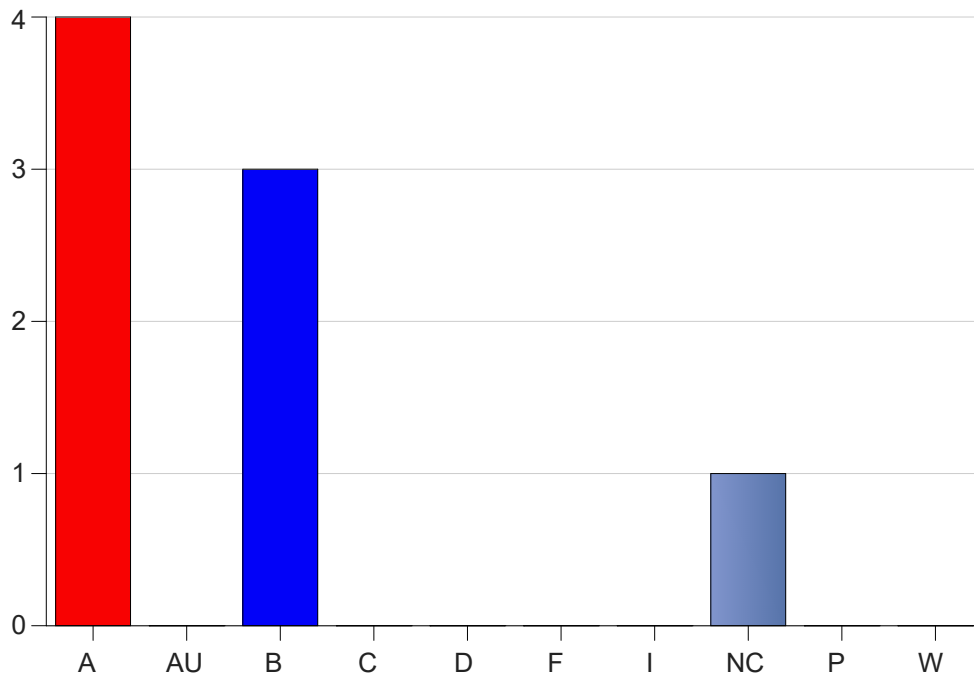

Louisiana State University Eunice

Grade Distribution by Course

2020 Spring Semester

Nov 6, 2020
11:38:43 PM

Course Work Course Number: PBSA2510

Course Work Count - All		A	AU	B	C	D	F	I	NC	P	W	Total
C6	Hally,R	4	0	3	0	0	0	0	1	0	0	8
Total		4	0	3	0	0	0	0	1	0	0	8