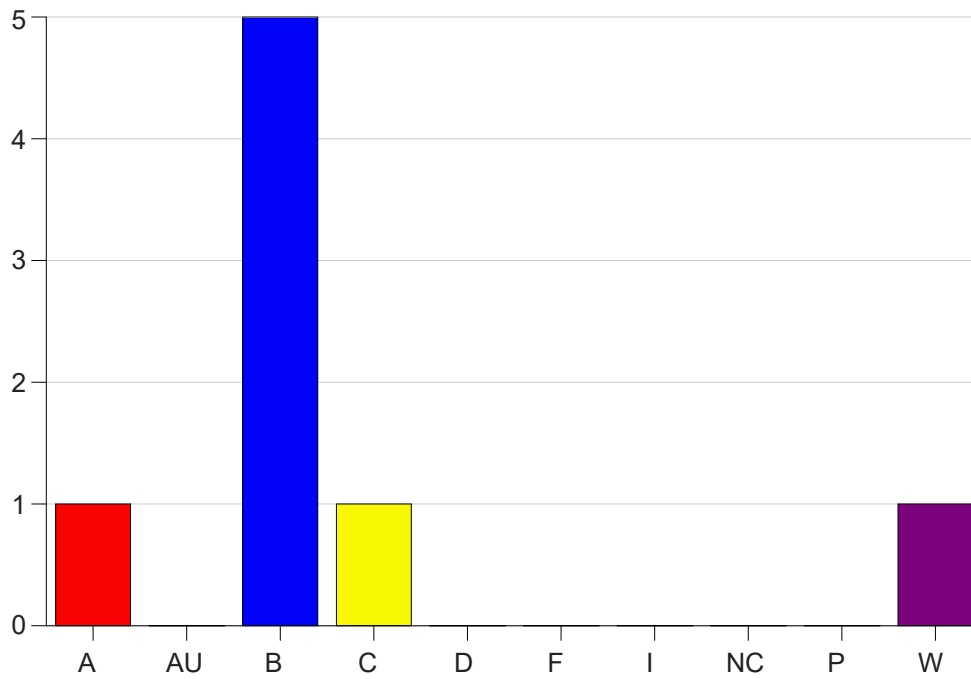

Louisiana State University Eunice

Grade Distribution by Course

2020 Spring Semester

Nov 6, 2020
11:38:43 PM

Course Work Course Number: CSC 2350

Course Work Count - All		A	AU	B	C	D	F	I	NC	P	W	Total
25	Burkes, C	1	0	5	1	0	0	0	0	0	1	8
Total		1	0	5	1	0	0	0	0	0	1	8