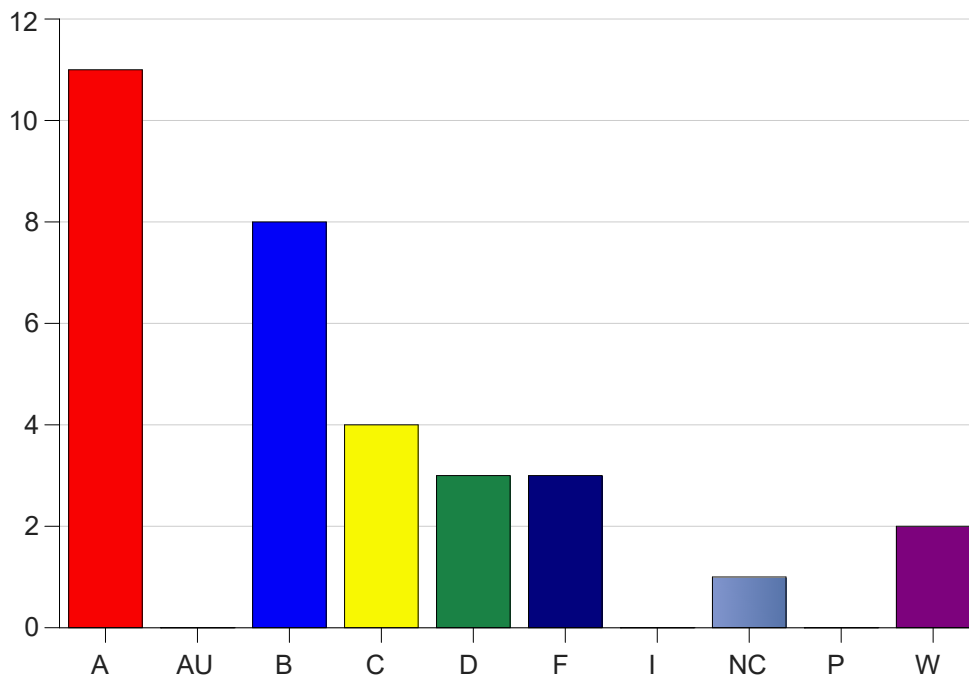

Louisiana State University Eunice

Grade Distribution by Course

2020 Spring Semester

Nov 6, 2020
11:38:43 PM

Course Work Course Number: PSYC2060

Course Work Count - All		A	AU	B	C	D	F	I	NC	P	W	Total
01	Trant,T	11	0	8	4	3	3	0	1	0	2	32
Total		11	0	8	4	3	3	0	1	0	2	32