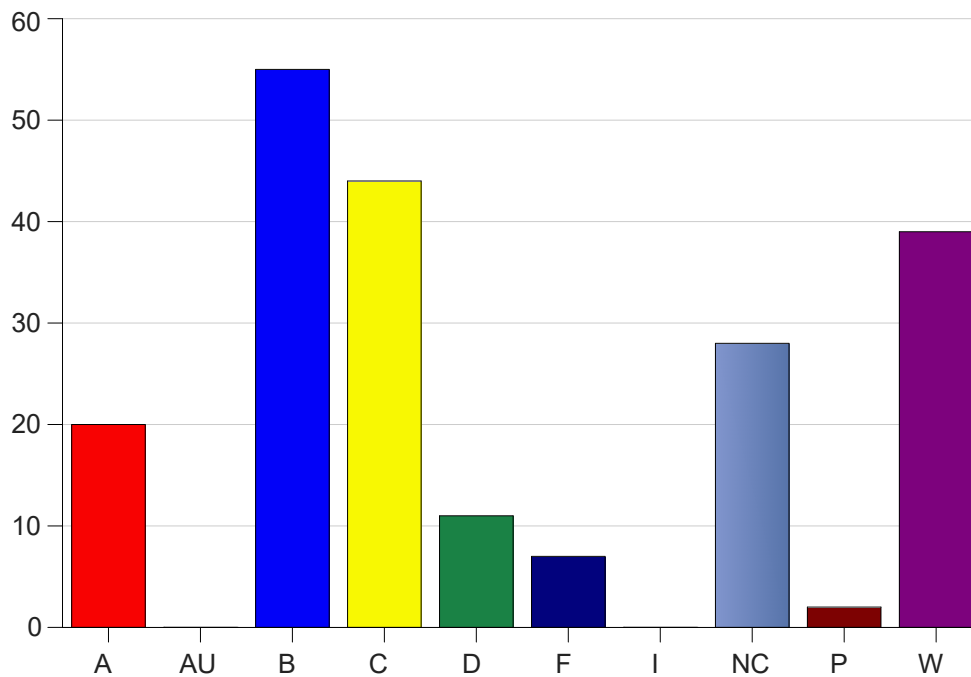

Louisiana State University Eunice

Grade Distribution by Course

2020 Spring Semester

Nov 6, 2020
11:38:43 PM

Course Work Course Number: BIOL1160

Course Work Count - All		A	AU	B	C	D	F	I	NC	P	W	Total
01	Williams,A	8	0	18	20	6	4	0	15	2	20	93
02	Williams,A	11	0	34	20	5	3	0	12	0	19	104
50	Beshera, K	1	0	3	4	0	0	0	1	0	0	9
Total		20	0	55	44	11	7	0	28	2	39	206