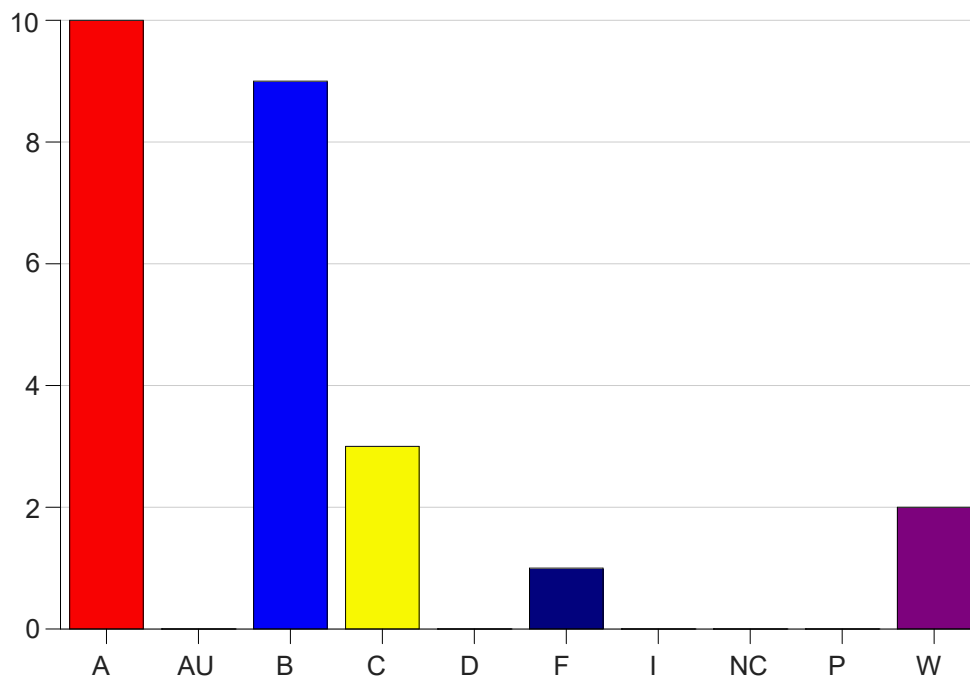

Louisiana State University Eunice

Grade Distribution by Course

2020 Spring Semester

Nov 6, 2020
11:38:43 PM

Course Work Course Number: CMST2060

Course Work Count - All		A	AU	B	C	D	F	I	NC	P	W	Total
01	Rockenschu	5	0	3	0	0	0	0	0	0	1	9
03	Rockenschu	5	0	6	3	0	1	0	0	0	1	16
Total		10	0	9	3	0	1	0	0	0	2	25