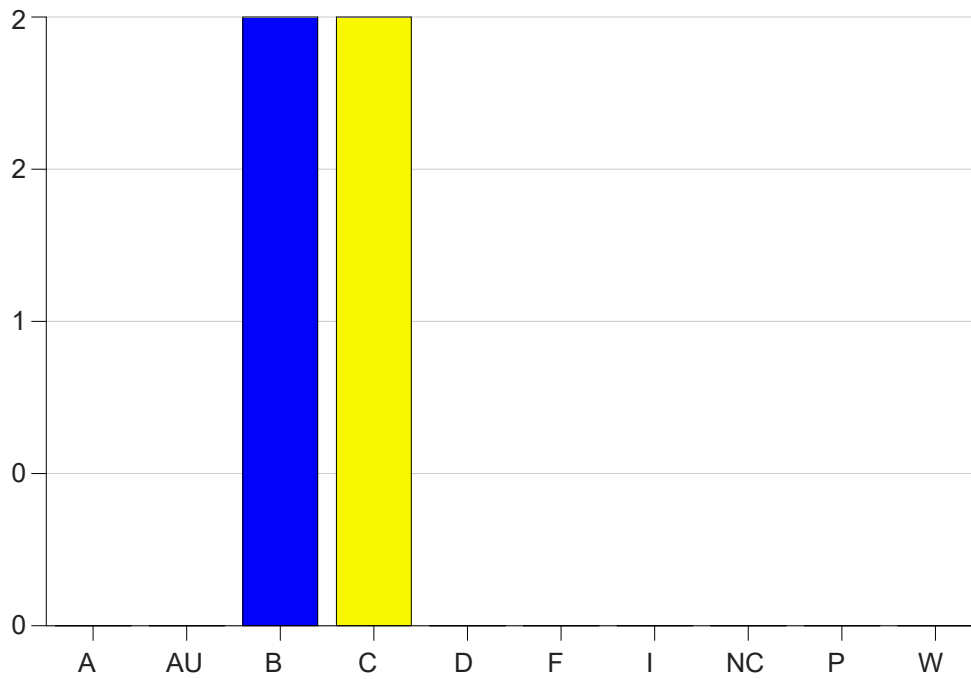

Louisiana State University Eunice

Grade Distribution by Course

2020 Spring Semester

Nov 6, 2020
11:38:43 PM

Course Work Course Number: CSC 2265

Course Work Count - All		A	AU	B	C	D	F	I	NC	P	W	Total
01	Seeder, L	0	0	2	2	0	0	0	0	0	0	4
Total		0	0	2	2	0	0	0	0	0	0	4