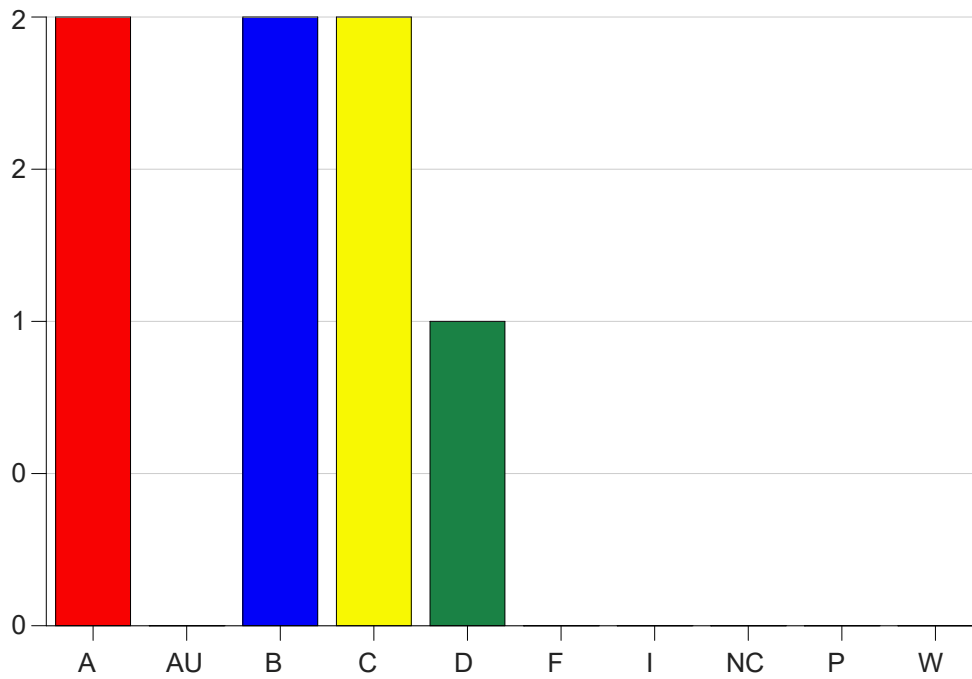

Louisiana State University Eunice

Grade Distribution by Course

2020 Spring Semester

Nov 6, 2020
11:38:43 PM

Course Work Course Number: MATH1552

Course Work Count - All		A	AU	B	C	D	F	I	NC	P	W	Total
01	Escude',W	2	0	2	2	1	0	0	0	0	0	7
Total		2	0	2	2	1	0	0	0	0	0	7