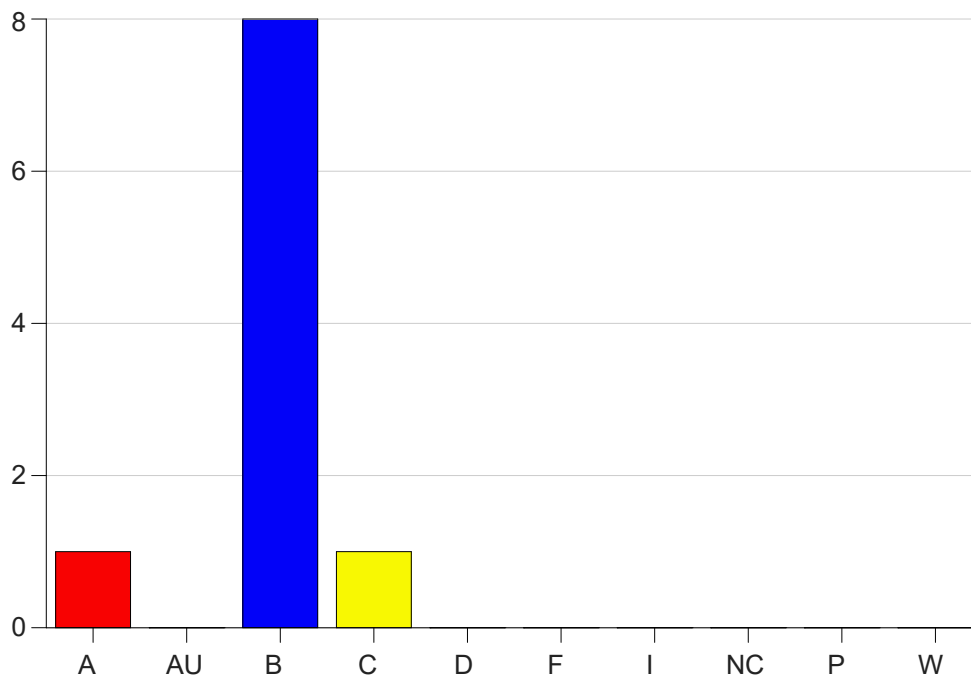

Louisiana State University Eunice

Grade Distribution by Course

2020 Spring Semester

Nov 6, 2020
11:38:43 PM

Course Work Course Number: **SURT2102**

Course Work Count - All		A	AU	B	C	D	F	I	NC	P	W	Total
90	Guillory,K	1	0	8	1	0	0	0	0	0	0	10
Total		1	0	8	1	0	0	0	0	0	0	10