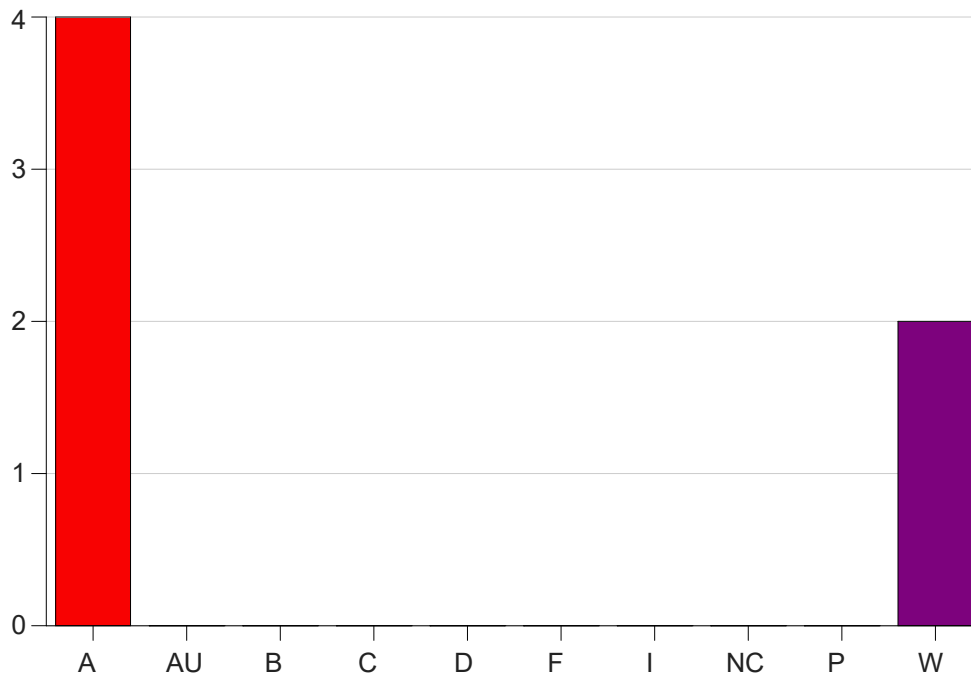

Louisiana State University Eunice

Grade Distribution by Course

2020 Spring Semester

Nov 6, 2020
11:38:43 PM

Course Work Course Number: ART 2470

Course Work Count - All		A	AU	B	C	D	F	I	NC	P	W	Total
01	Guilbeau,M	4	0	0	0	0	0	0	0	0	2	6
Total		4	0	0	0	0	0	0	0	0	2	6