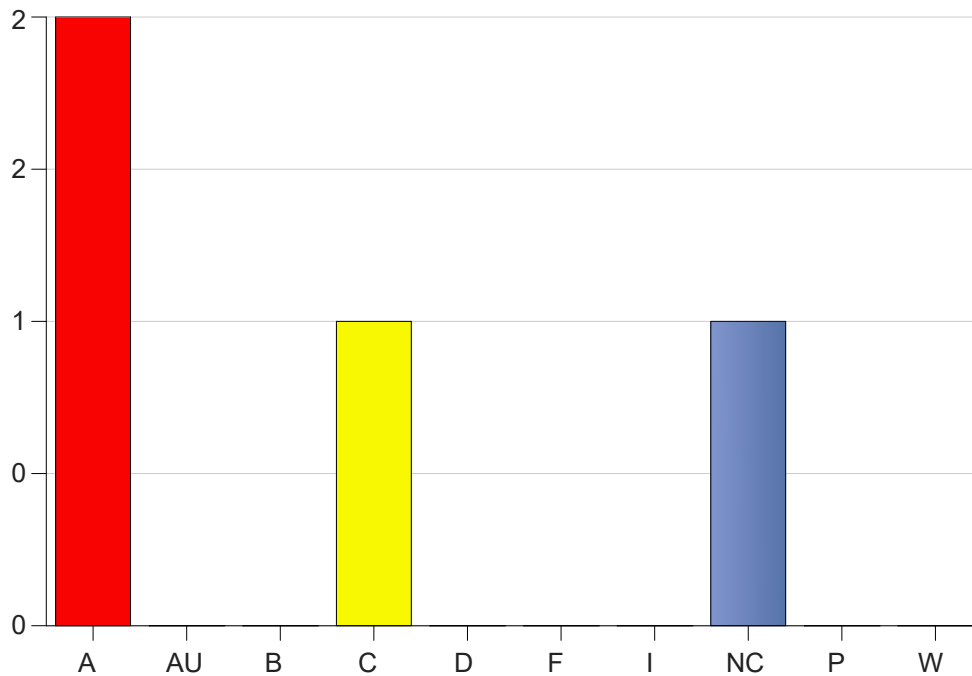

Louisiana State University Eunice

Grade Distribution by Course

2020 Spring Semester

Nov 6, 2020
11:38:43 PM

Course Work Course Number: CSC 2360

Course Work Count - All		A	AU	B	C	D	F	I	NC	P	W	Total
25	Burkes, C	2	0	0	1	0	0	0	1	0	0	4
Total		2	0	0	1	0	0	0	1	0	0	4