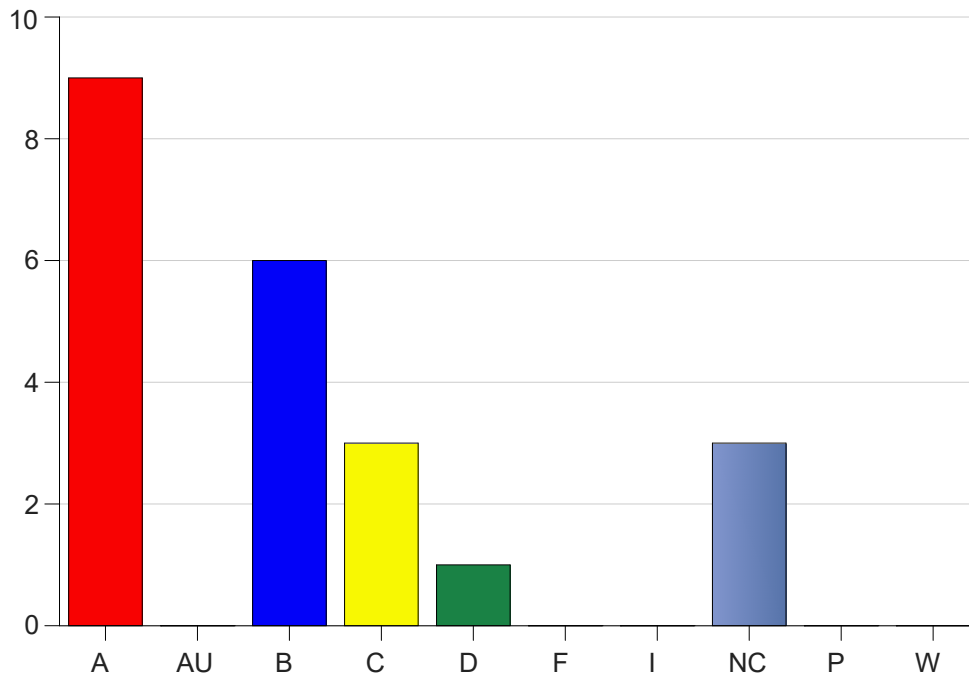

Louisiana State University Eunice

Grade Distribution by Course

2020 Spring Semester

Nov 6, 2020
11:38:43 PM

Course Work Course Number: POLS2051

Course Work Count - All		A	AU	B	C	D	F	I	NC	P	W	Total
25	Price, A	9	0	6	3	1	0	0	3	0	0	22
Total		9	0	6	3	1	0	0	3	0	0	22