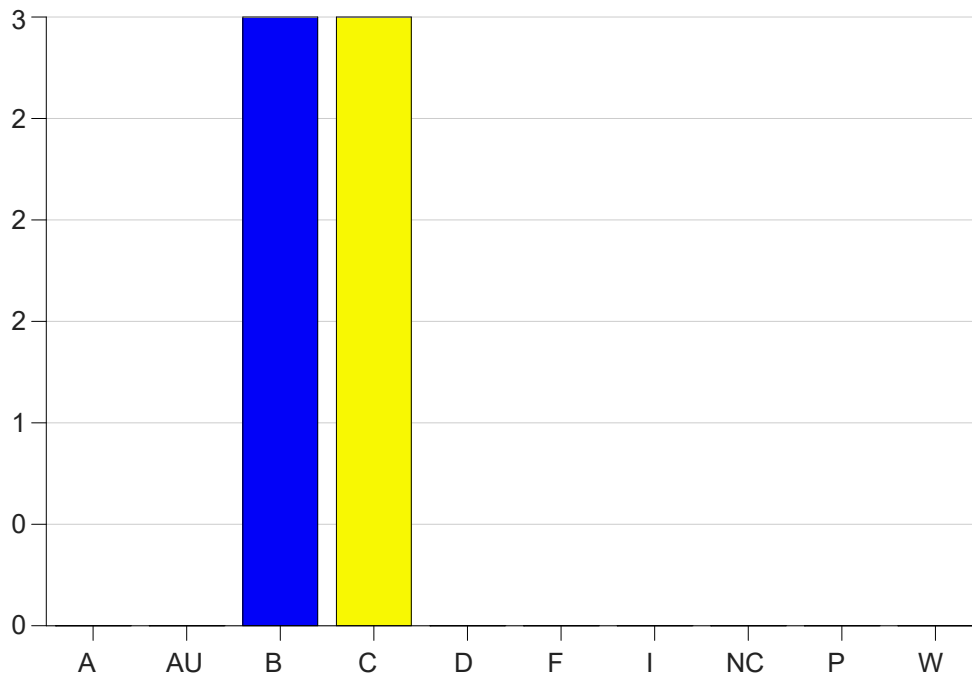

Louisiana State University Eunice

Grade Distribution by Course

2020 Spring Semester

Nov 6, 2020
11:38:43 PM

Course Work Course Number: NURS2452

Course Work Count - All		A	AU	B	C	D	F	I	NC	P	W	Total
60	Moore, B	0	0	3	3	0	0	0	0	0	0	6
Total		0	0	3	3	0	0	0	0	0	0	6