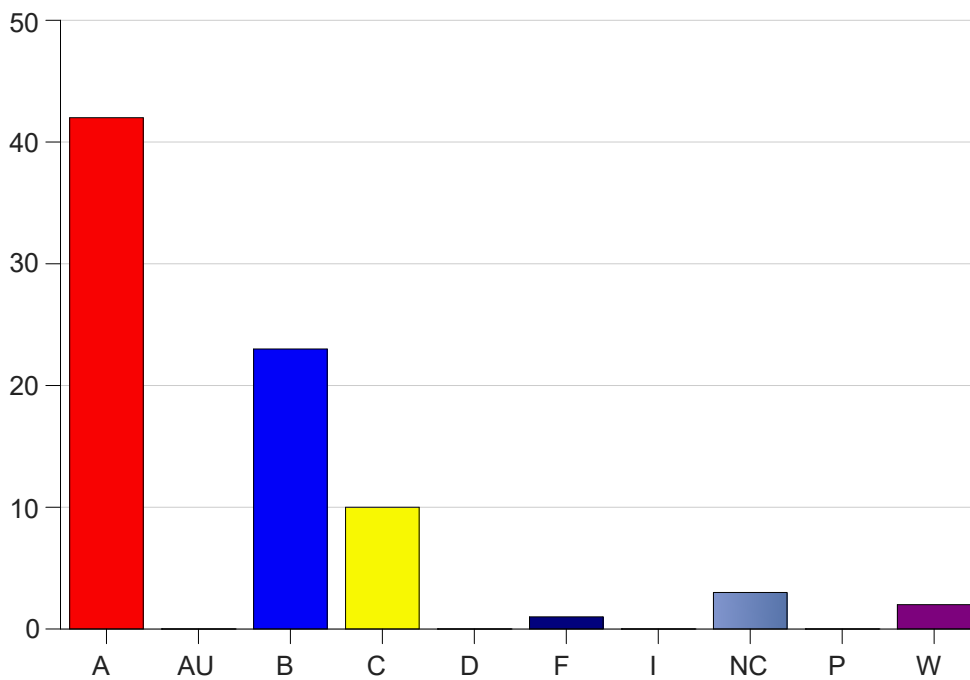

Louisiana State University Eunice

Grade Distribution by Course

2020 Spring Semester

Nov 6, 2020
11:38:43 PM

Course Work Course Number: DMS 1000

Course Work Count - All		A	AU	B	C	D	F	I	NC	P	W	Total
C1	Leger,K	25	0	13	6	0	0	0	0	0	1	45
C6	Leger,K	17	0	10	4	0	1	0	3	0	1	36
Total		42	0	23	10	0	1	0	3	0	2	81