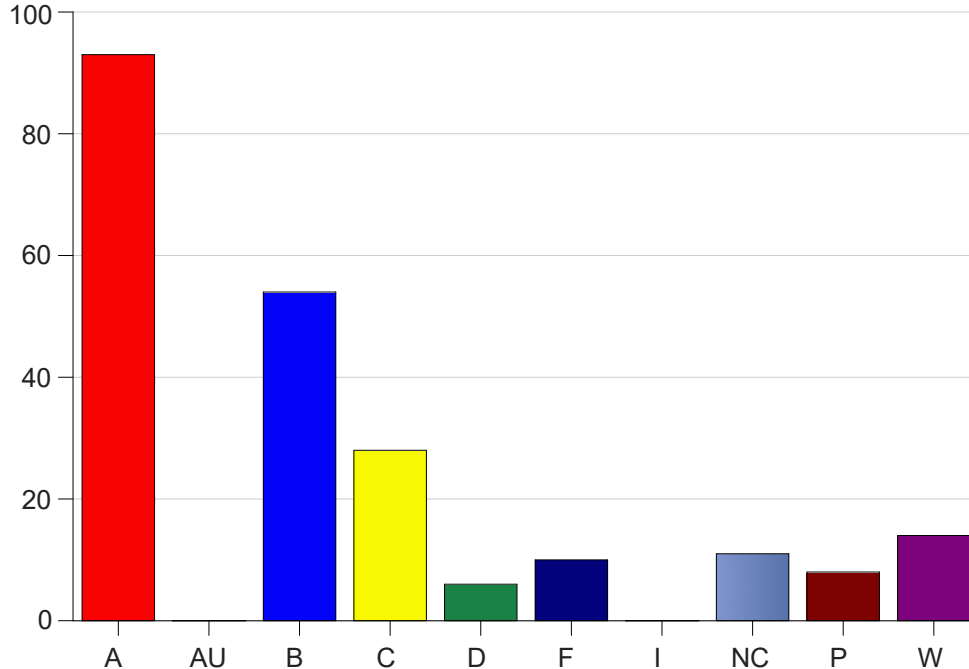

Louisiana State University Eunice

Grade Distribution by Course

2020 Spring Semester

Nov 6, 2020
11:38:43 PM

Course Work Course Number: MUS 1751

Course Work Count - All		A	AU	B	C	D	F	I	NC	P	W	Total
25	Jones,Clin	27	0	10	3	0	1	0	0	1	1	43
26	Jones,Clin	29	0	9	2	2	0	0	1	0	0	43
27	Jones,Clin	21	0	14	4	1	0	0	1	3	1	45
28	Locy,R	1	0	7	6	1	3	0	4	2	5	29
29	Locy,R	0	0	2	8	1	5	0	4	2	6	28
C1	Locy,R	2	0	7	5	1	1	0	1	0	1	18
D2	Goldman, L	13	0	5	0	0	0	0	0	0	0	18
Total		93	0	54	28	6	10	0	11	8	14	224