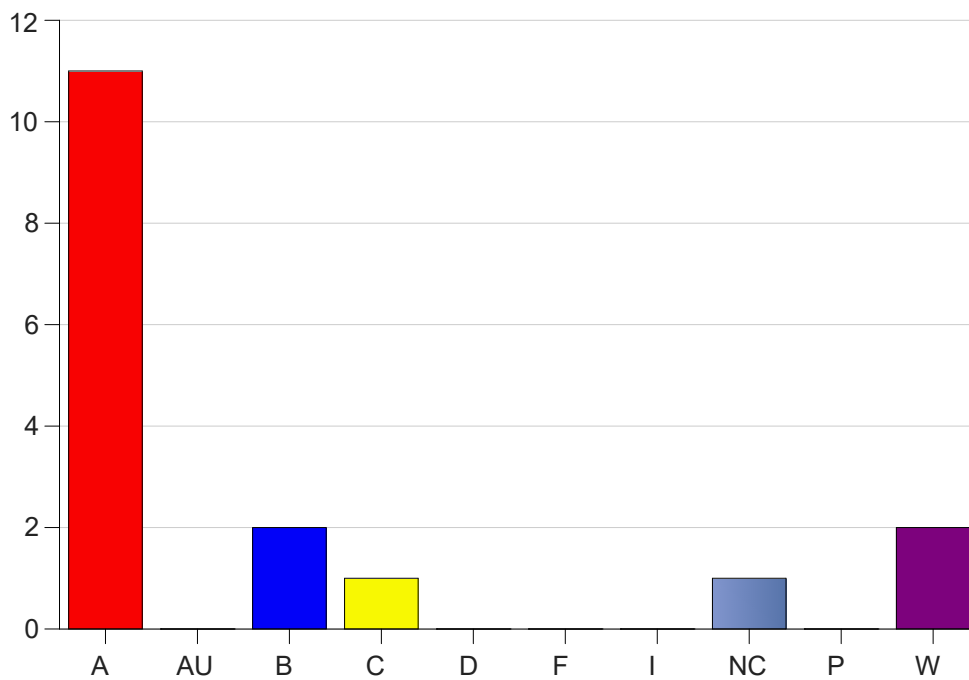

Louisiana State University Eunice

Grade Distribution by Course

2020 Spring Semester

Nov 6, 2020
11:38:43 PM

Course Work Course Number: **BAS 2300**

Course Work Count - All		A	AU	B	C	D	F	I	NC	P	W	Total
25	May,N	8	0	0	1	0	0	0	1	0	1	11
C6	May,N	3	0	2	0	0	0	0	0	0	1	6
Total		11	0	2	1	0	0	0	1	0	2	17