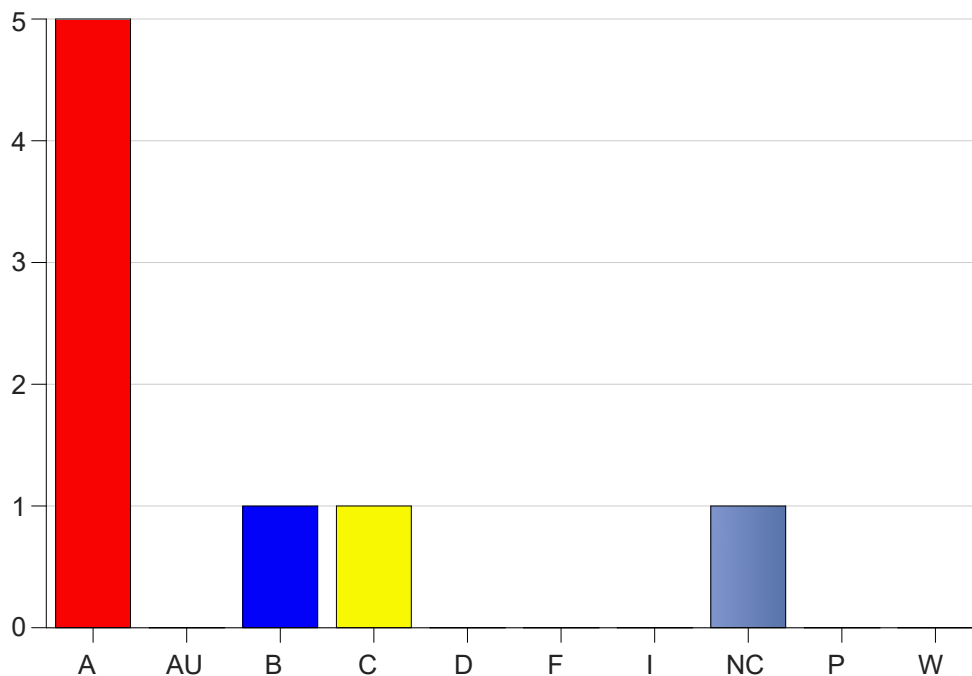

Louisiana State University Eunice

Grade Distribution by Course

2020 Spring Semester

Nov 6, 2020
11:38:43 PM

Course Work Course Number: HCM 2640

Course Work Count - All		A	AU	B	C	D	F	I	NC	P	W	Total
25	Hedge, R.	5	0	1	1	0	0	0	1	0	0	8
Total		5	0	1	1	0	0	0	1	0	0	8