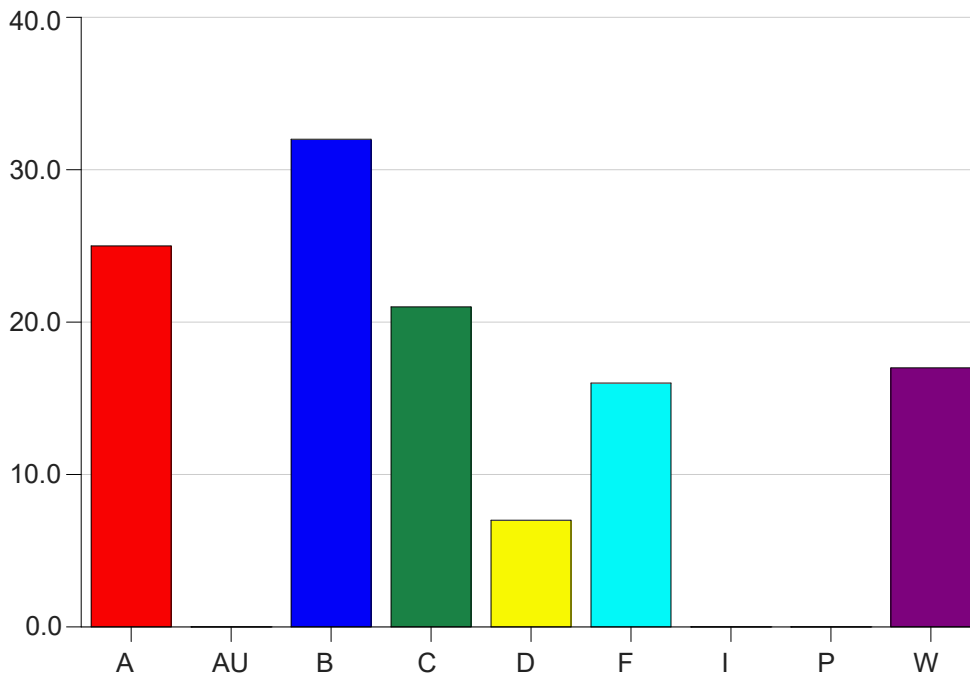

Louisiana State University Eunice

Grade Distribution by Instructor

2023 Fall Semester

Dec 20, 2023
1:04:40 PM

Faculty Full Name (Last, First): Borill, Brandon Lee_John

		A	AU	B	C	D	F	I	P	W	Total
CHEM1001	01	4	0	12	6	5	0	0	0	5	32
	Total	4	0	12	6	5	0	0	0	5	32
CHEM1201	01	2	0	3	2	0	2	0	0	6	15
	02	10	0	11	10	1	10	0	0	4	46
	Total	12	0	14	12	1	12	0	0	10	61
CHEM1202	01	1	0	2	3	1	1	0	0	1	9
	Total	1	0	2	3	1	1	0	0	1	9
CHEM1212	91	3	0	3	0	0	1	0	0	1	8
	Total	3	0	3	0	0	1	0	0	1	8
CHEM2261	01	2	0	1	0	0	1	0	0	0	4
	Total	2	0	1	0	0	1	0	0	0	4
CHEM2361	91	3	0	0	0	0	1	0	0	0	4
	Total	3	0	0	0	0	1	0	0	0	4
PHSC1002	01	0	0	0	0	0	0	0	0	0	0
	Total	0	0	0	0	0	0	0	0	0	0
Total		25	0	32	21	7	16	0	0	17	118