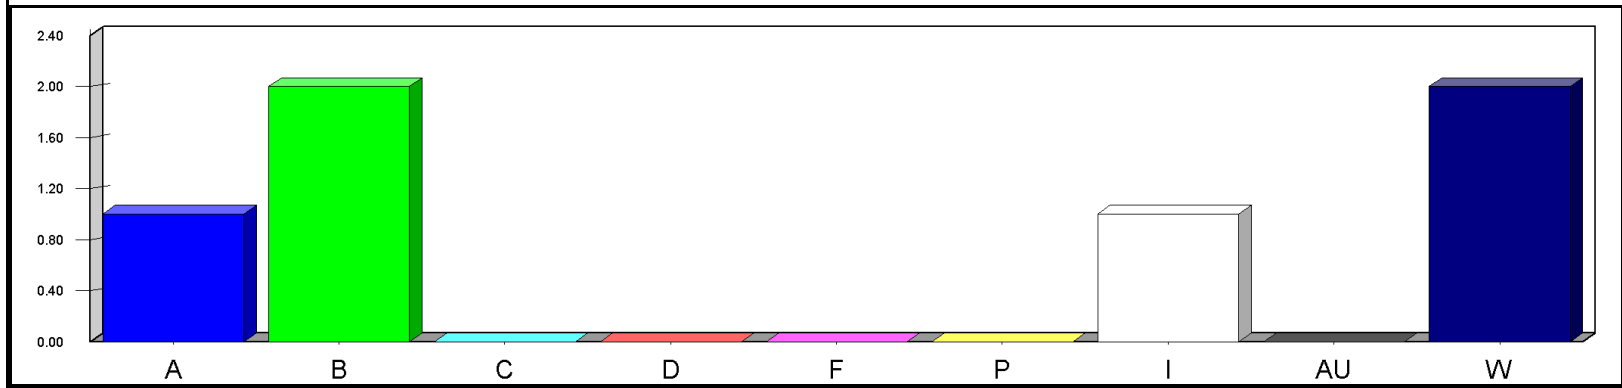

Louisiana State University at Eunice

Date: 12/12/2018

Time: 02:51PM

Grade Distribution by Instructor
Semester: FA Year: 2018

Course	Section	A	B	C	D	F	P	NC	I	AU	W	Total
Fontenot, Tellin												
BADM1001	01	1	2						1		2	6
Course Totals:		1	2						1		2	6
Totals: Fontenot, Tellin		1	2						1		2	6