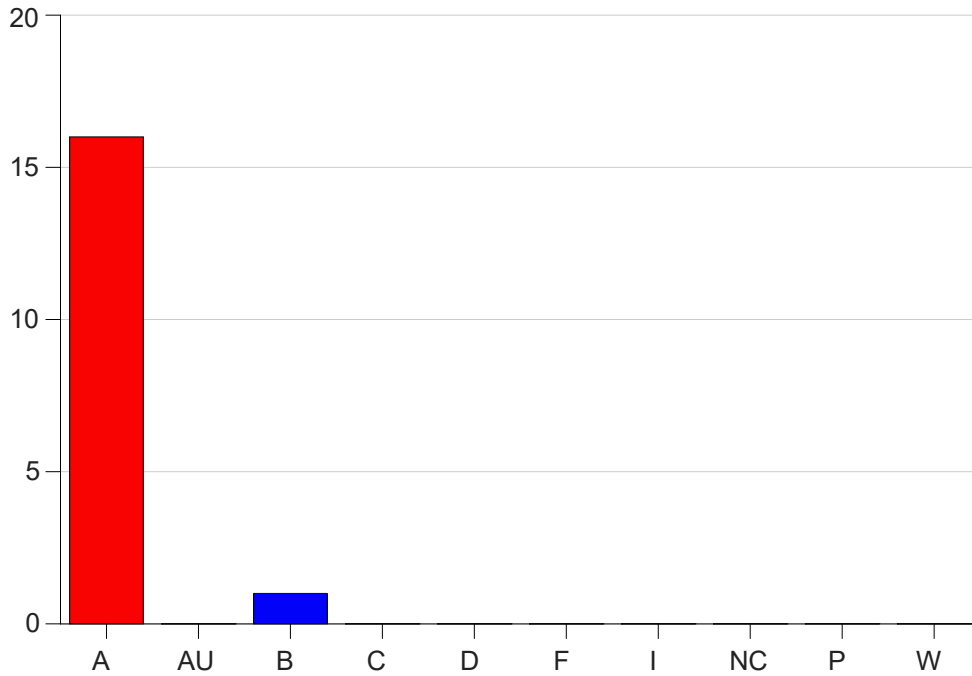

Louisiana State University Eunice

Grade Distribution by Course

2023 Winter Intersession

Jan 11, 2024
3:47:47 PM

Course Work Course Number: ENGL2022

Course Work Count - All		A	AU	B	C	D	F	I	NC	P	W	Total
20	Cavell,M	16	0	1	0	0	0	0	0	0	0	17
Total		16	0	1	0	0	0	0	0	0	0	17