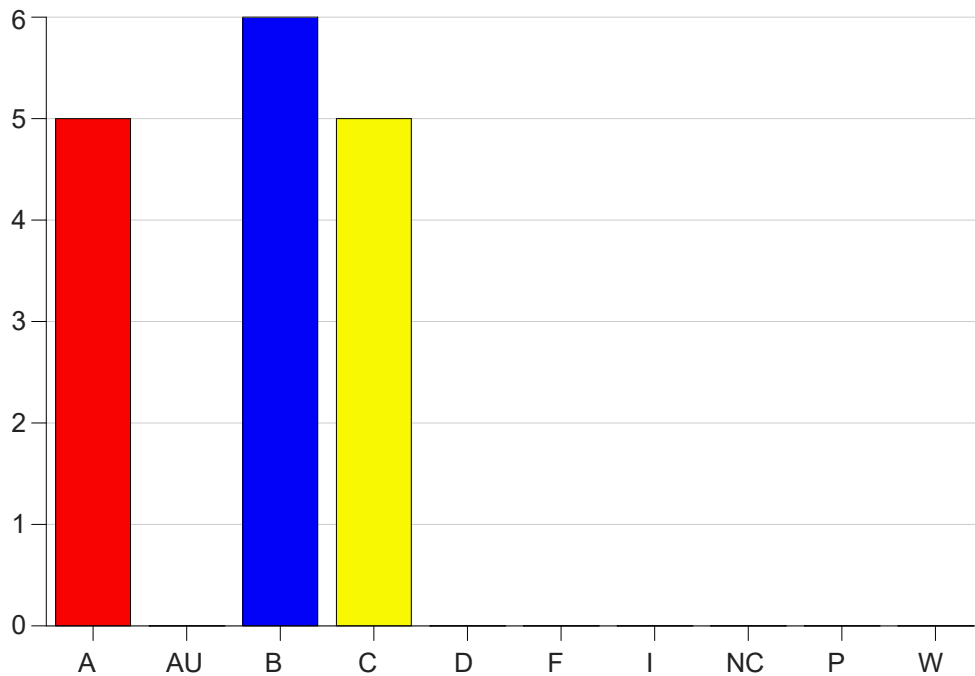

Louisiana State University Eunice

Grade Distribution by Course

2023 Winter Intersession

Jan 11, 2024
3:47:47 PM

Course Work Course Number: BIOL1001

Course Work Count - All		A	AU	B	C	D	F	I	NC	P	W	Total
20	Jariel,D	5	0	6	5	0	0	0	0	0	0	16
Total		5	0	6	5	0	0	0	0	0	0	16