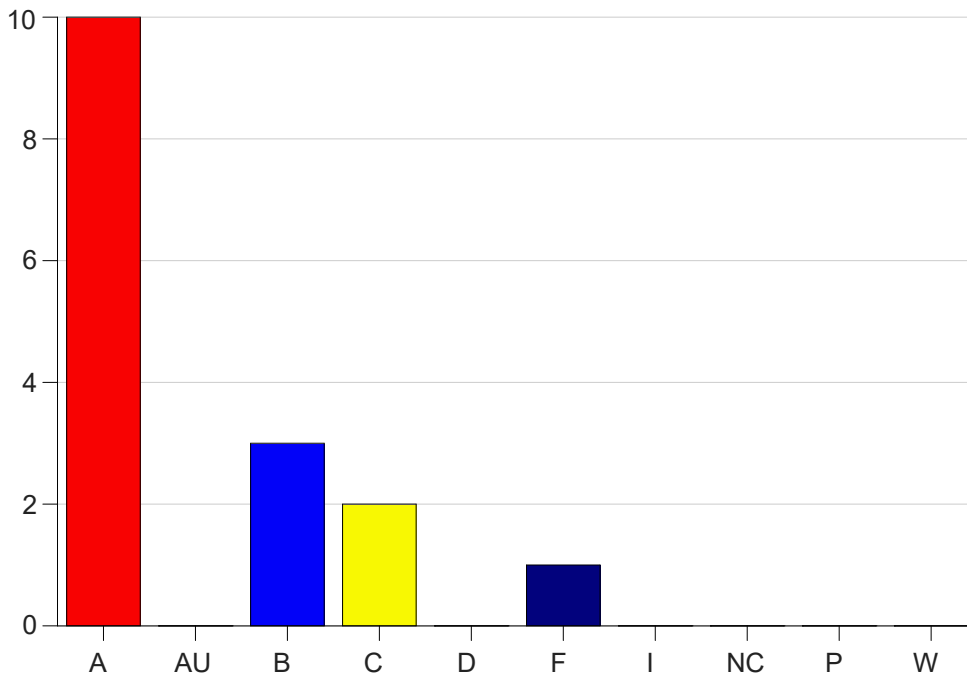

Louisiana State University Eunice

Grade Distribution by Course

2023 Winter Intersession

Jan 11, 2024
3:47:47 PM

Course Work Course Number: MUS 1751

Course Work Count - All		A	AU	B	C	D	F	I	NC	P	W	Total
20	Jones,Clin	10	0	3	2	0	1	0	0	0	0	16
Total		10	0	3	2	0	1	0	0	0	0	16