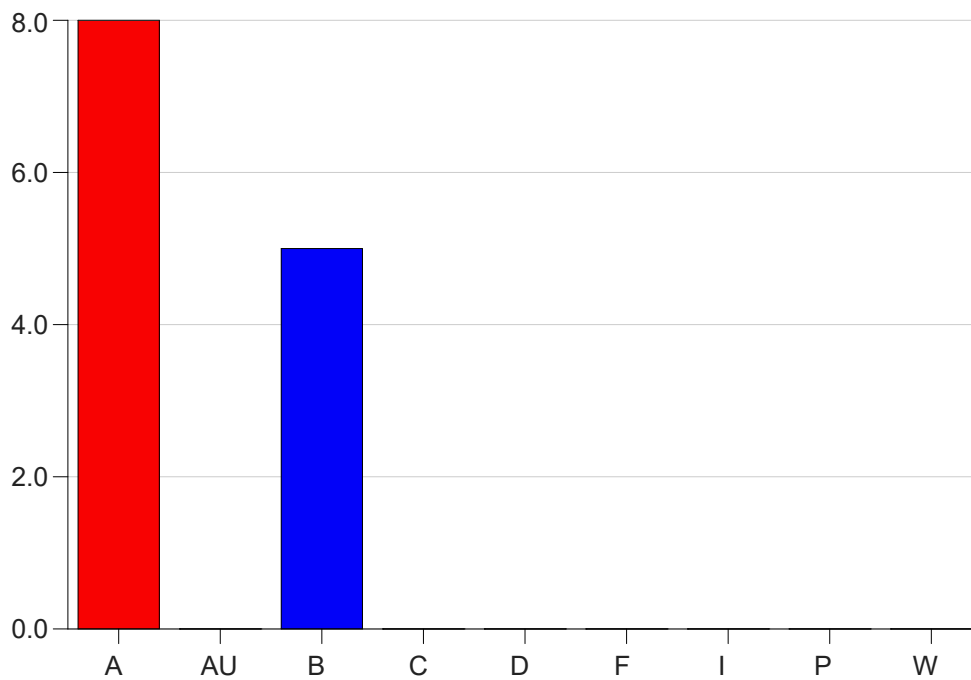

Louisiana State University Eunice Grade Distribution by Instructor 2020 Winter Intersession

Jan 8, 2021
3:01:12 PM

Faculty Full Name (Last, First): Cavell, Maura

		A	AU	B	C	D	F	I	P	W	Total
ENGL2072	20	8	0	5	0	0	0	0	0	0	13
	Total	8	0	5	0	0	0	0	0	0	13
Total		8	0	5	0	0	0	0	0	0	13